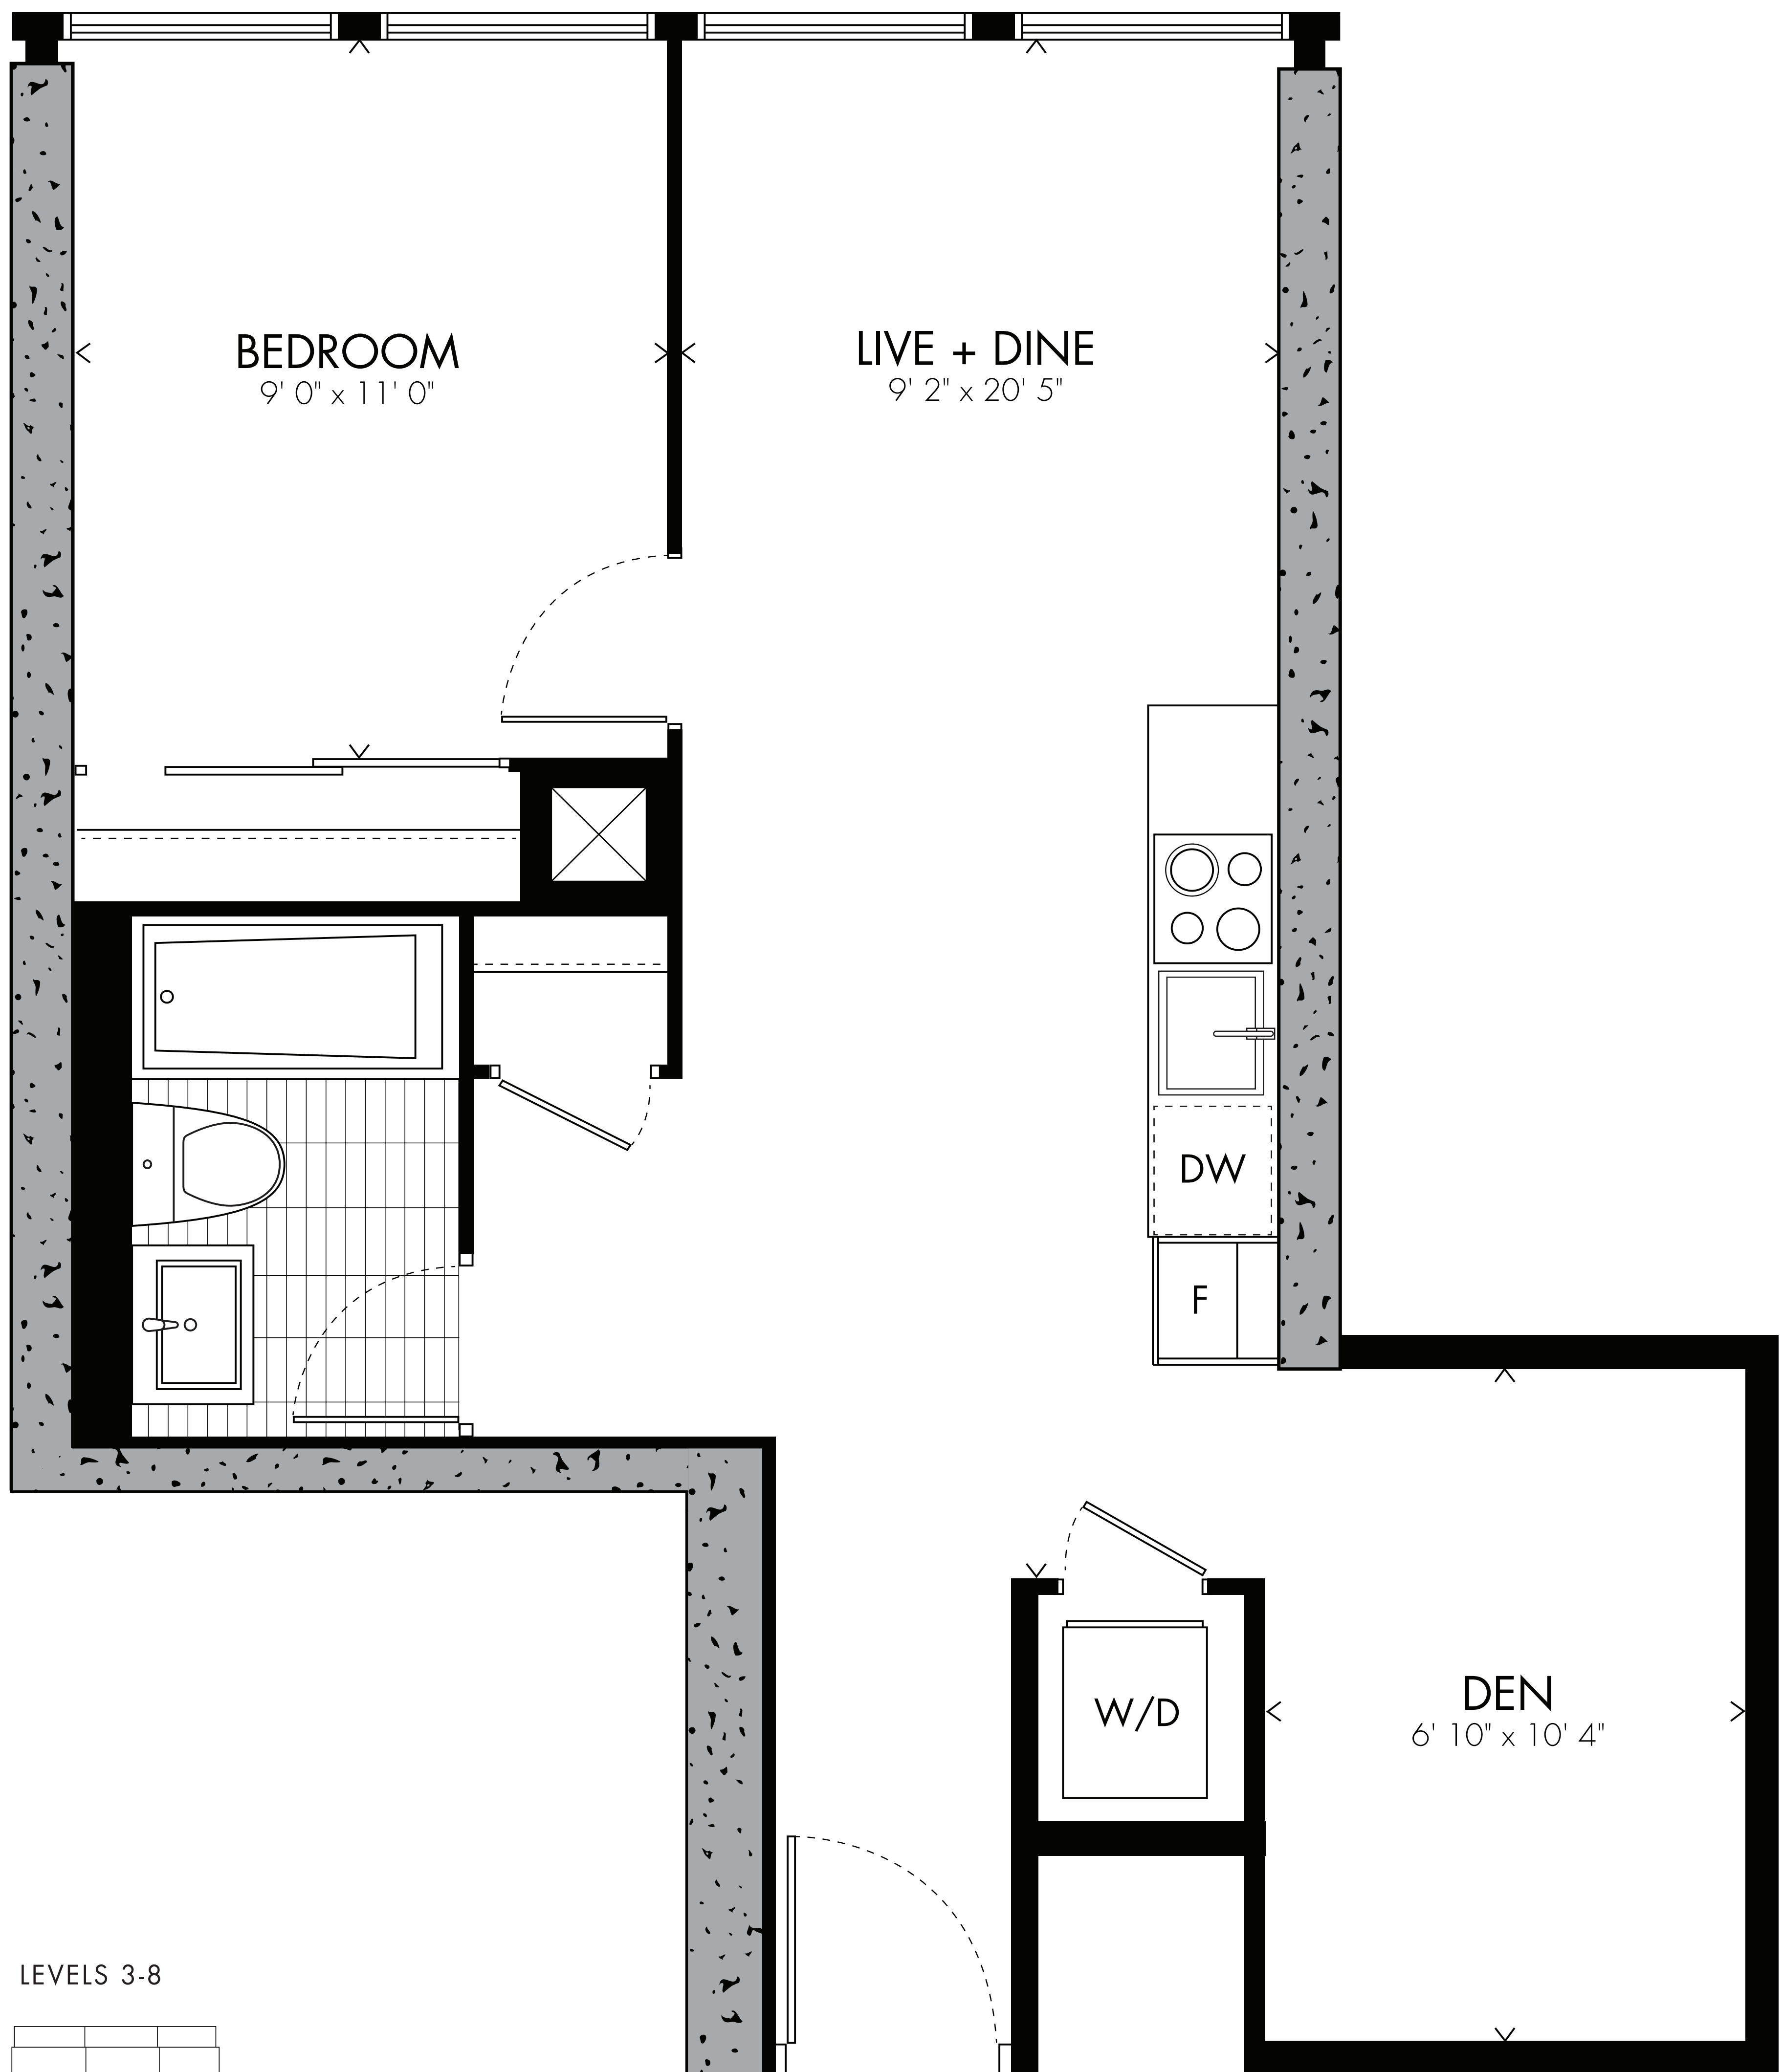

Klee ₀₁

one bedroom + den

622 sq.ft.

LEVELS 3-8