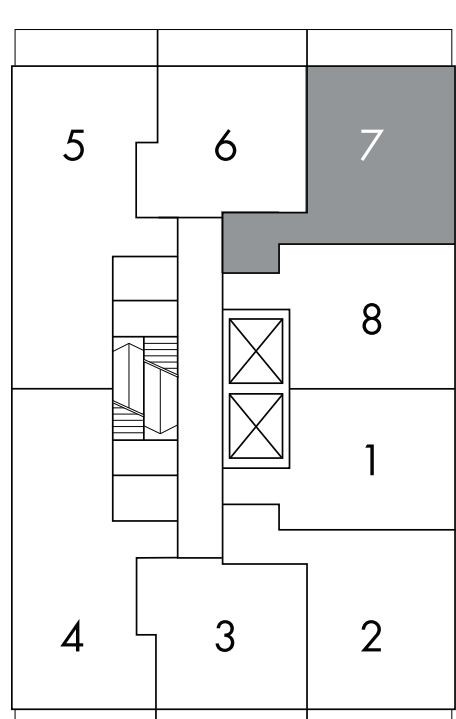

Window(s), balcony and balcony door may shift in size and/or location. Actual floor area may differ from stated floor area. All prices, sizes and specifications are subject to change without notice. E. & O.E.

BAUHAUS