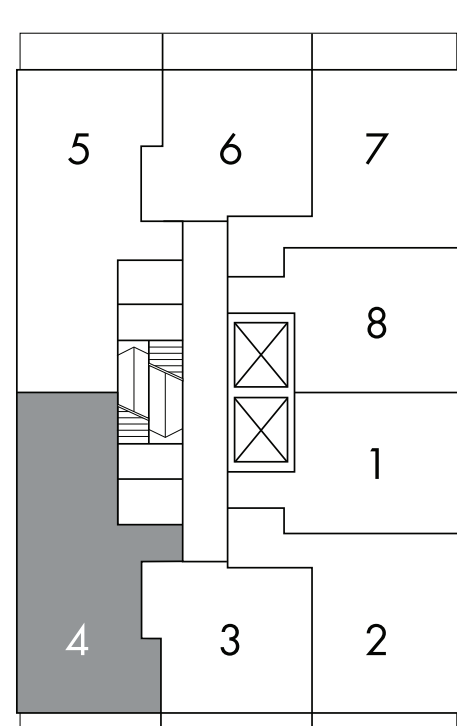

LEVELS 10-27