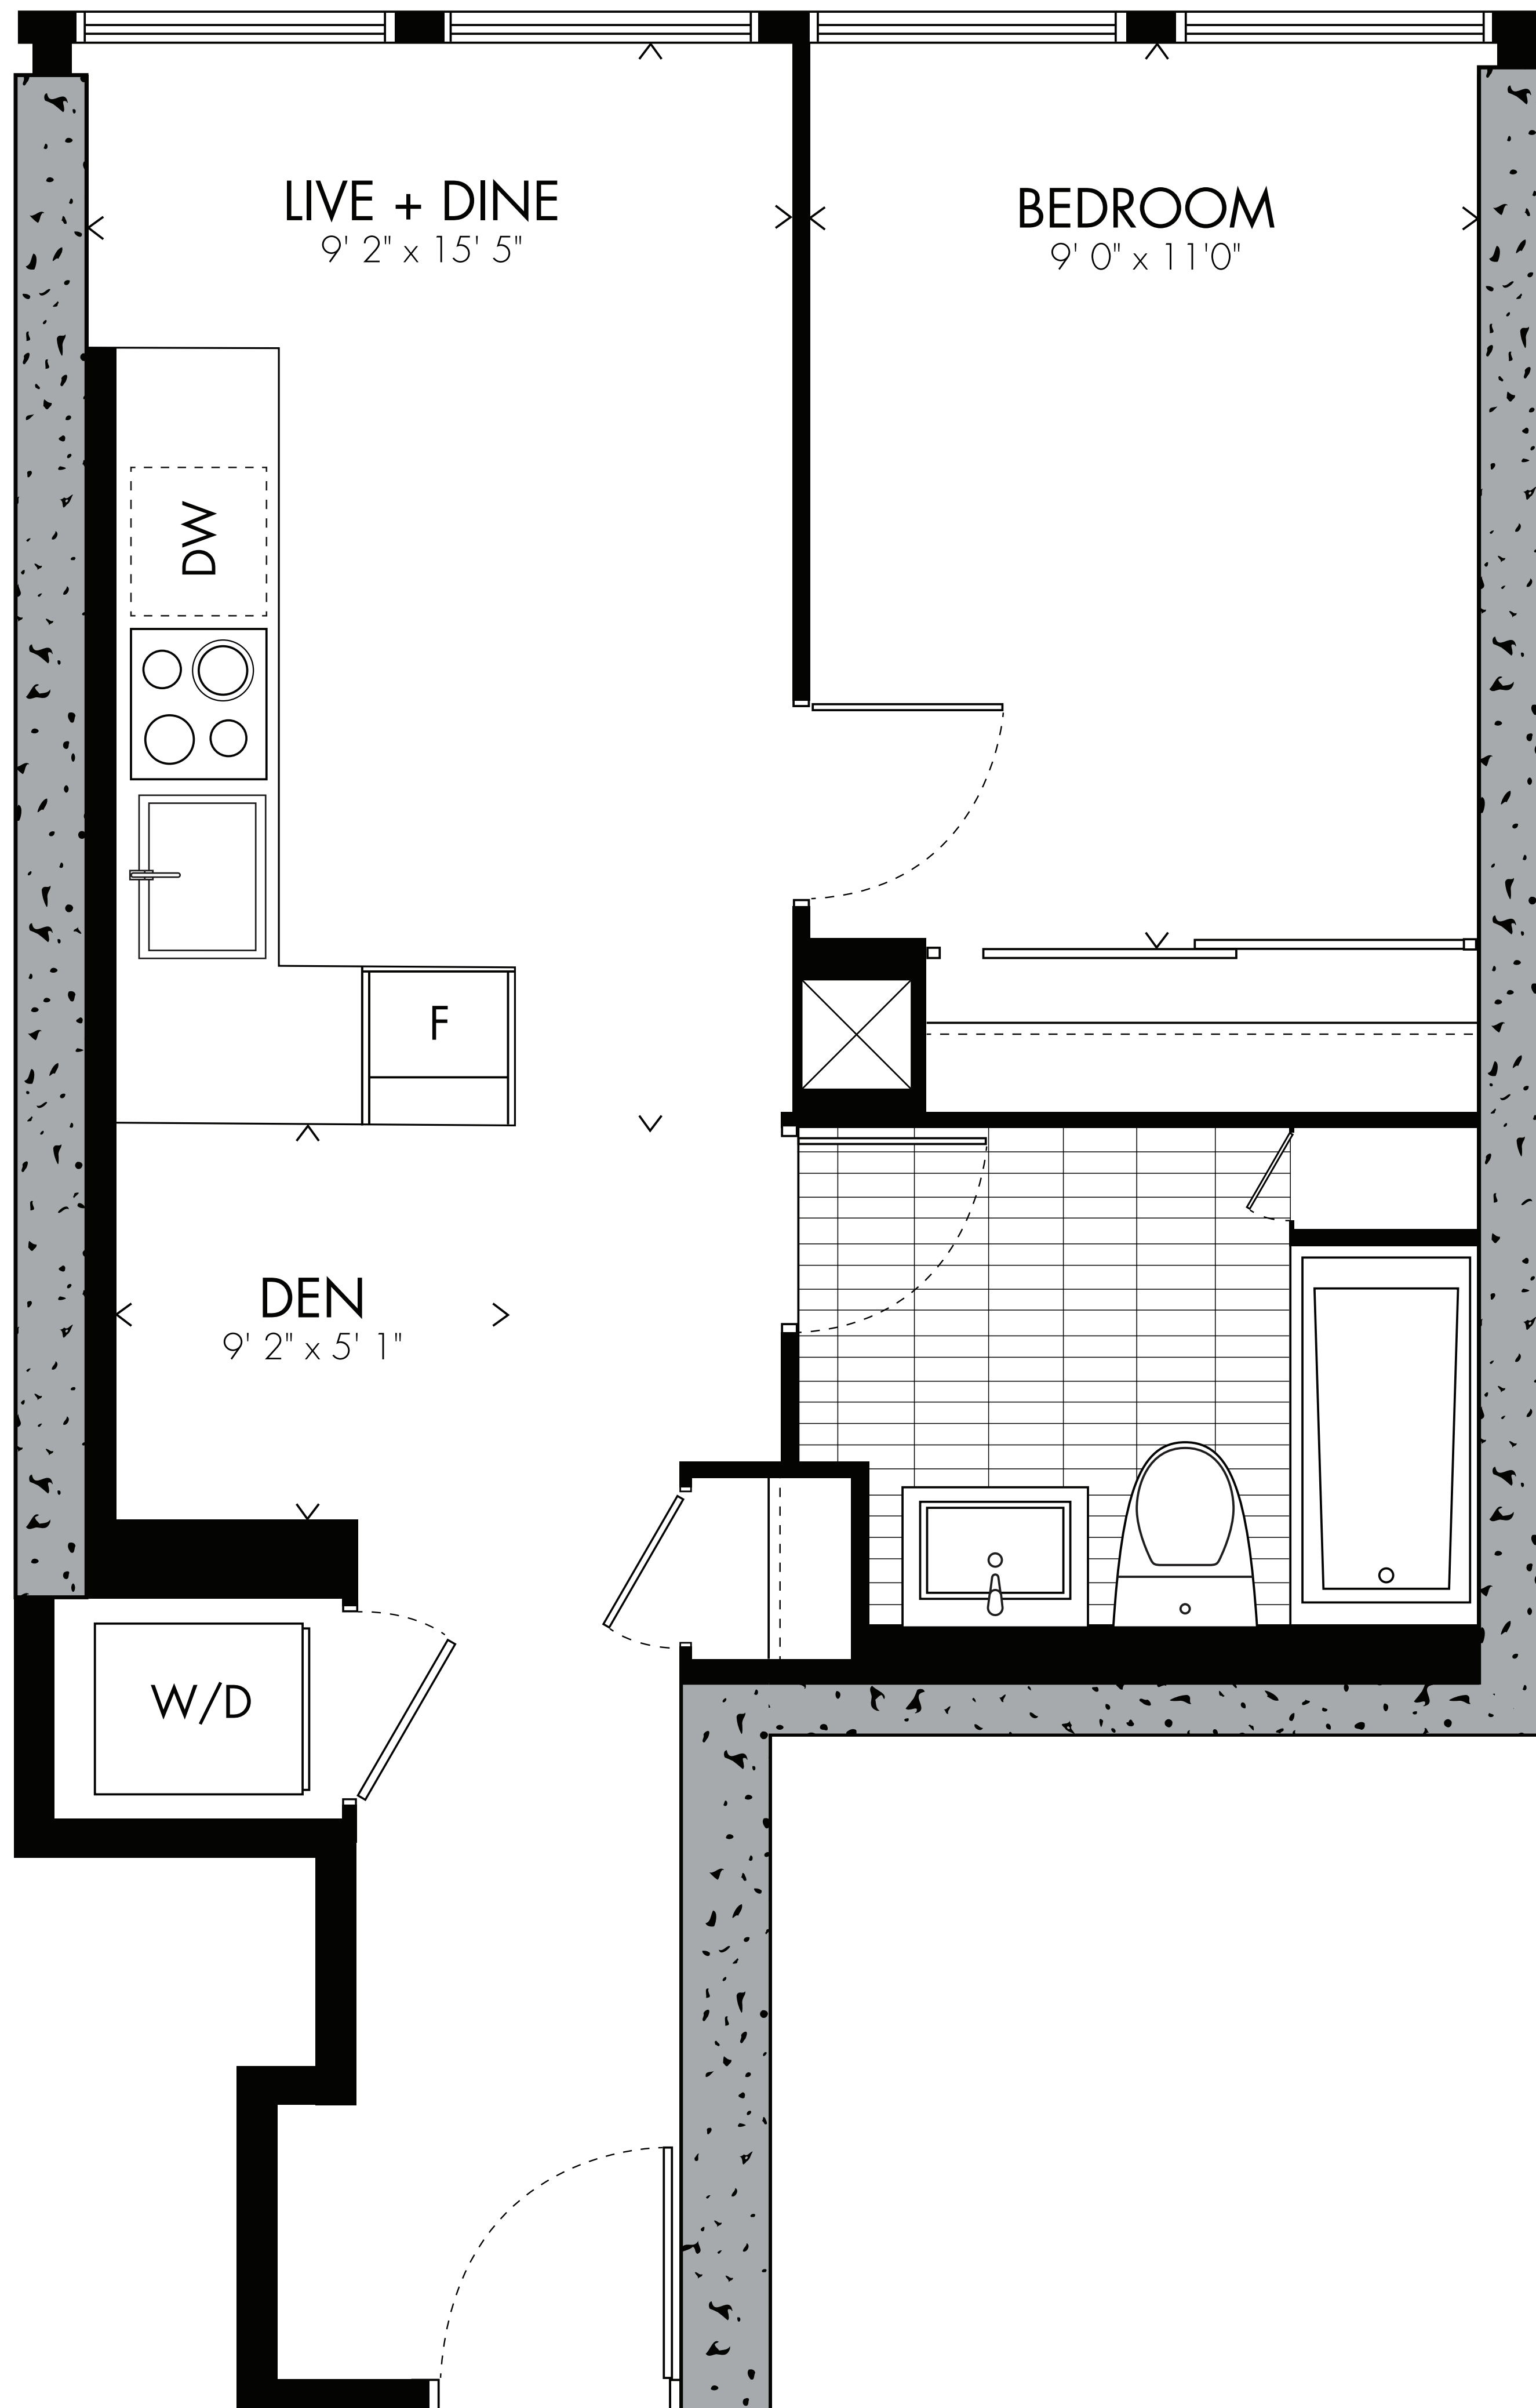

# Floor Plans

# Peterhans <sup>01</sup>

one bedroom

515 sq.ft.

LEVELS 9-27

Window(s), balcony and balcony door may shift in size and/or location. Actual floor area may differ from stated floor area. All prices, sizes and specifications are subject to change without notice. E. & O.E.

# Marcks <sup>08</sup>

one bedroom + den

524sq.ft.

LEVELS 10-27

Window(s), balcony and balcony door may shift in size and/or location. Actual floor area may differ from stated floor area. All prices, sizes and specifications are subject to change without notice. E. & O.E.

# Vantongerloo 02

one bedroom + den

576 sq.ft.

LEVELS 10-27

Window(s), balcony and balcony door may shift in size and/or location. Actual floor area may differ from stated floor area. All prices, sizes and specifications are subject to change without notice. E. & O.E.