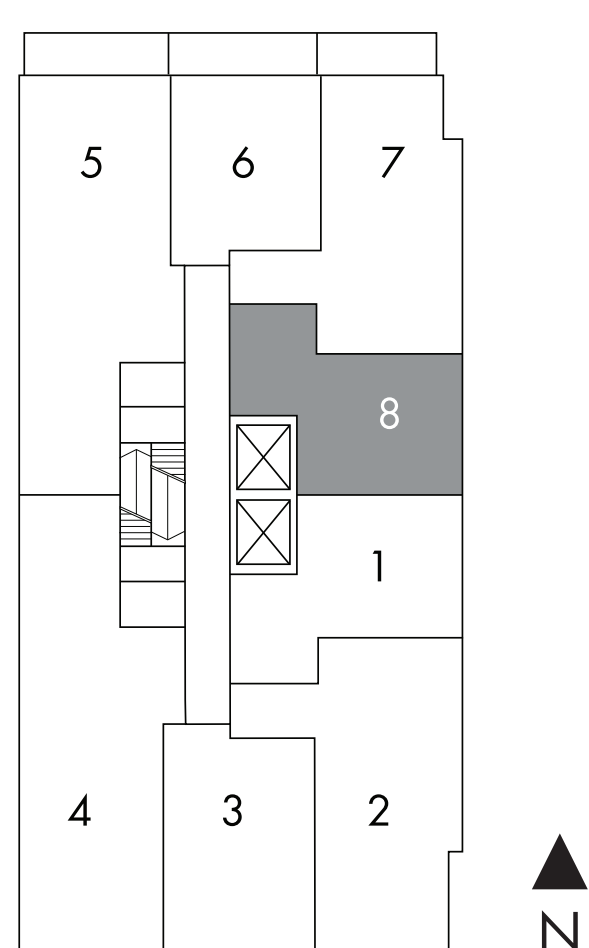

Henri ⁰⁸

one bedroom + den

626 sq.ft.

LEVELS 3-8

BAUHAUS