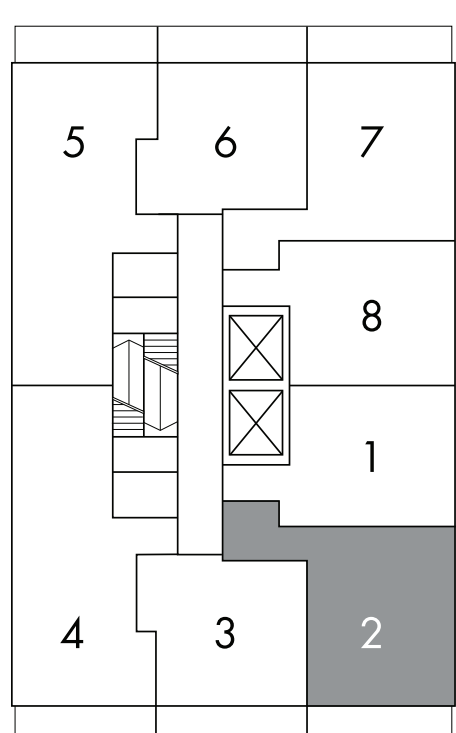

# Floor Plans

# Marcks <sup>08</sup>

one bedroom + den

524sq.ft.

LEVELS 10-27

Window(s), balcony and balcony door may shift in size and/or location. Actual floor area may differ from stated floor area. All prices, sizes and specifications are subject to change without notice. E. & O.E.

# Vantongerloo 02

one bedroom + den

576 sq.ft.

LEVELS 10-27

Window(s), balcony and balcony door may shift in size and/or location. Actual floor area may differ from stated floor area. All prices, sizes and specifications are subject to change without notice. E. & O.E.