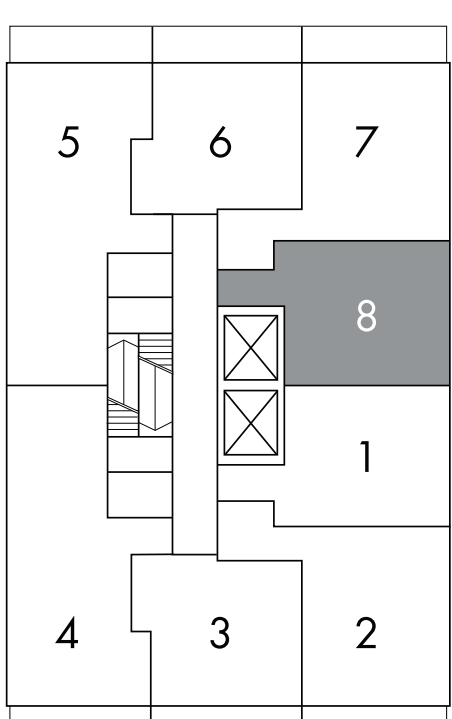

# Floor Plans

# Peterhans <sup>01</sup>

one bedroom

515 sq.ft.

LEVELS 9-27

Window(s), balcony and balcony door may shift in size and/or location. Actual floor area may differ from stated floor area. All prices, sizes and specifications are subject to change without notice. E. & O.E.

# Marcks <sup>08</sup>

one bedroom + den

524sq.ft.

LEVELS 10-27

Window(s), balcony and balcony door may shift in size and/or location. Actual floor area may differ from stated floor area. All prices, sizes and specifications are subject to change without notice. E. & O.E.

# Vantongerloo 02

one bedroom + den

576 sq.ft.

LEVELS 10-27

Window(s), balcony and balcony door may shift in size and/or location. Actual floor area may differ from stated floor area. All prices, sizes and specifications are subject to change without notice. E. & O.E.