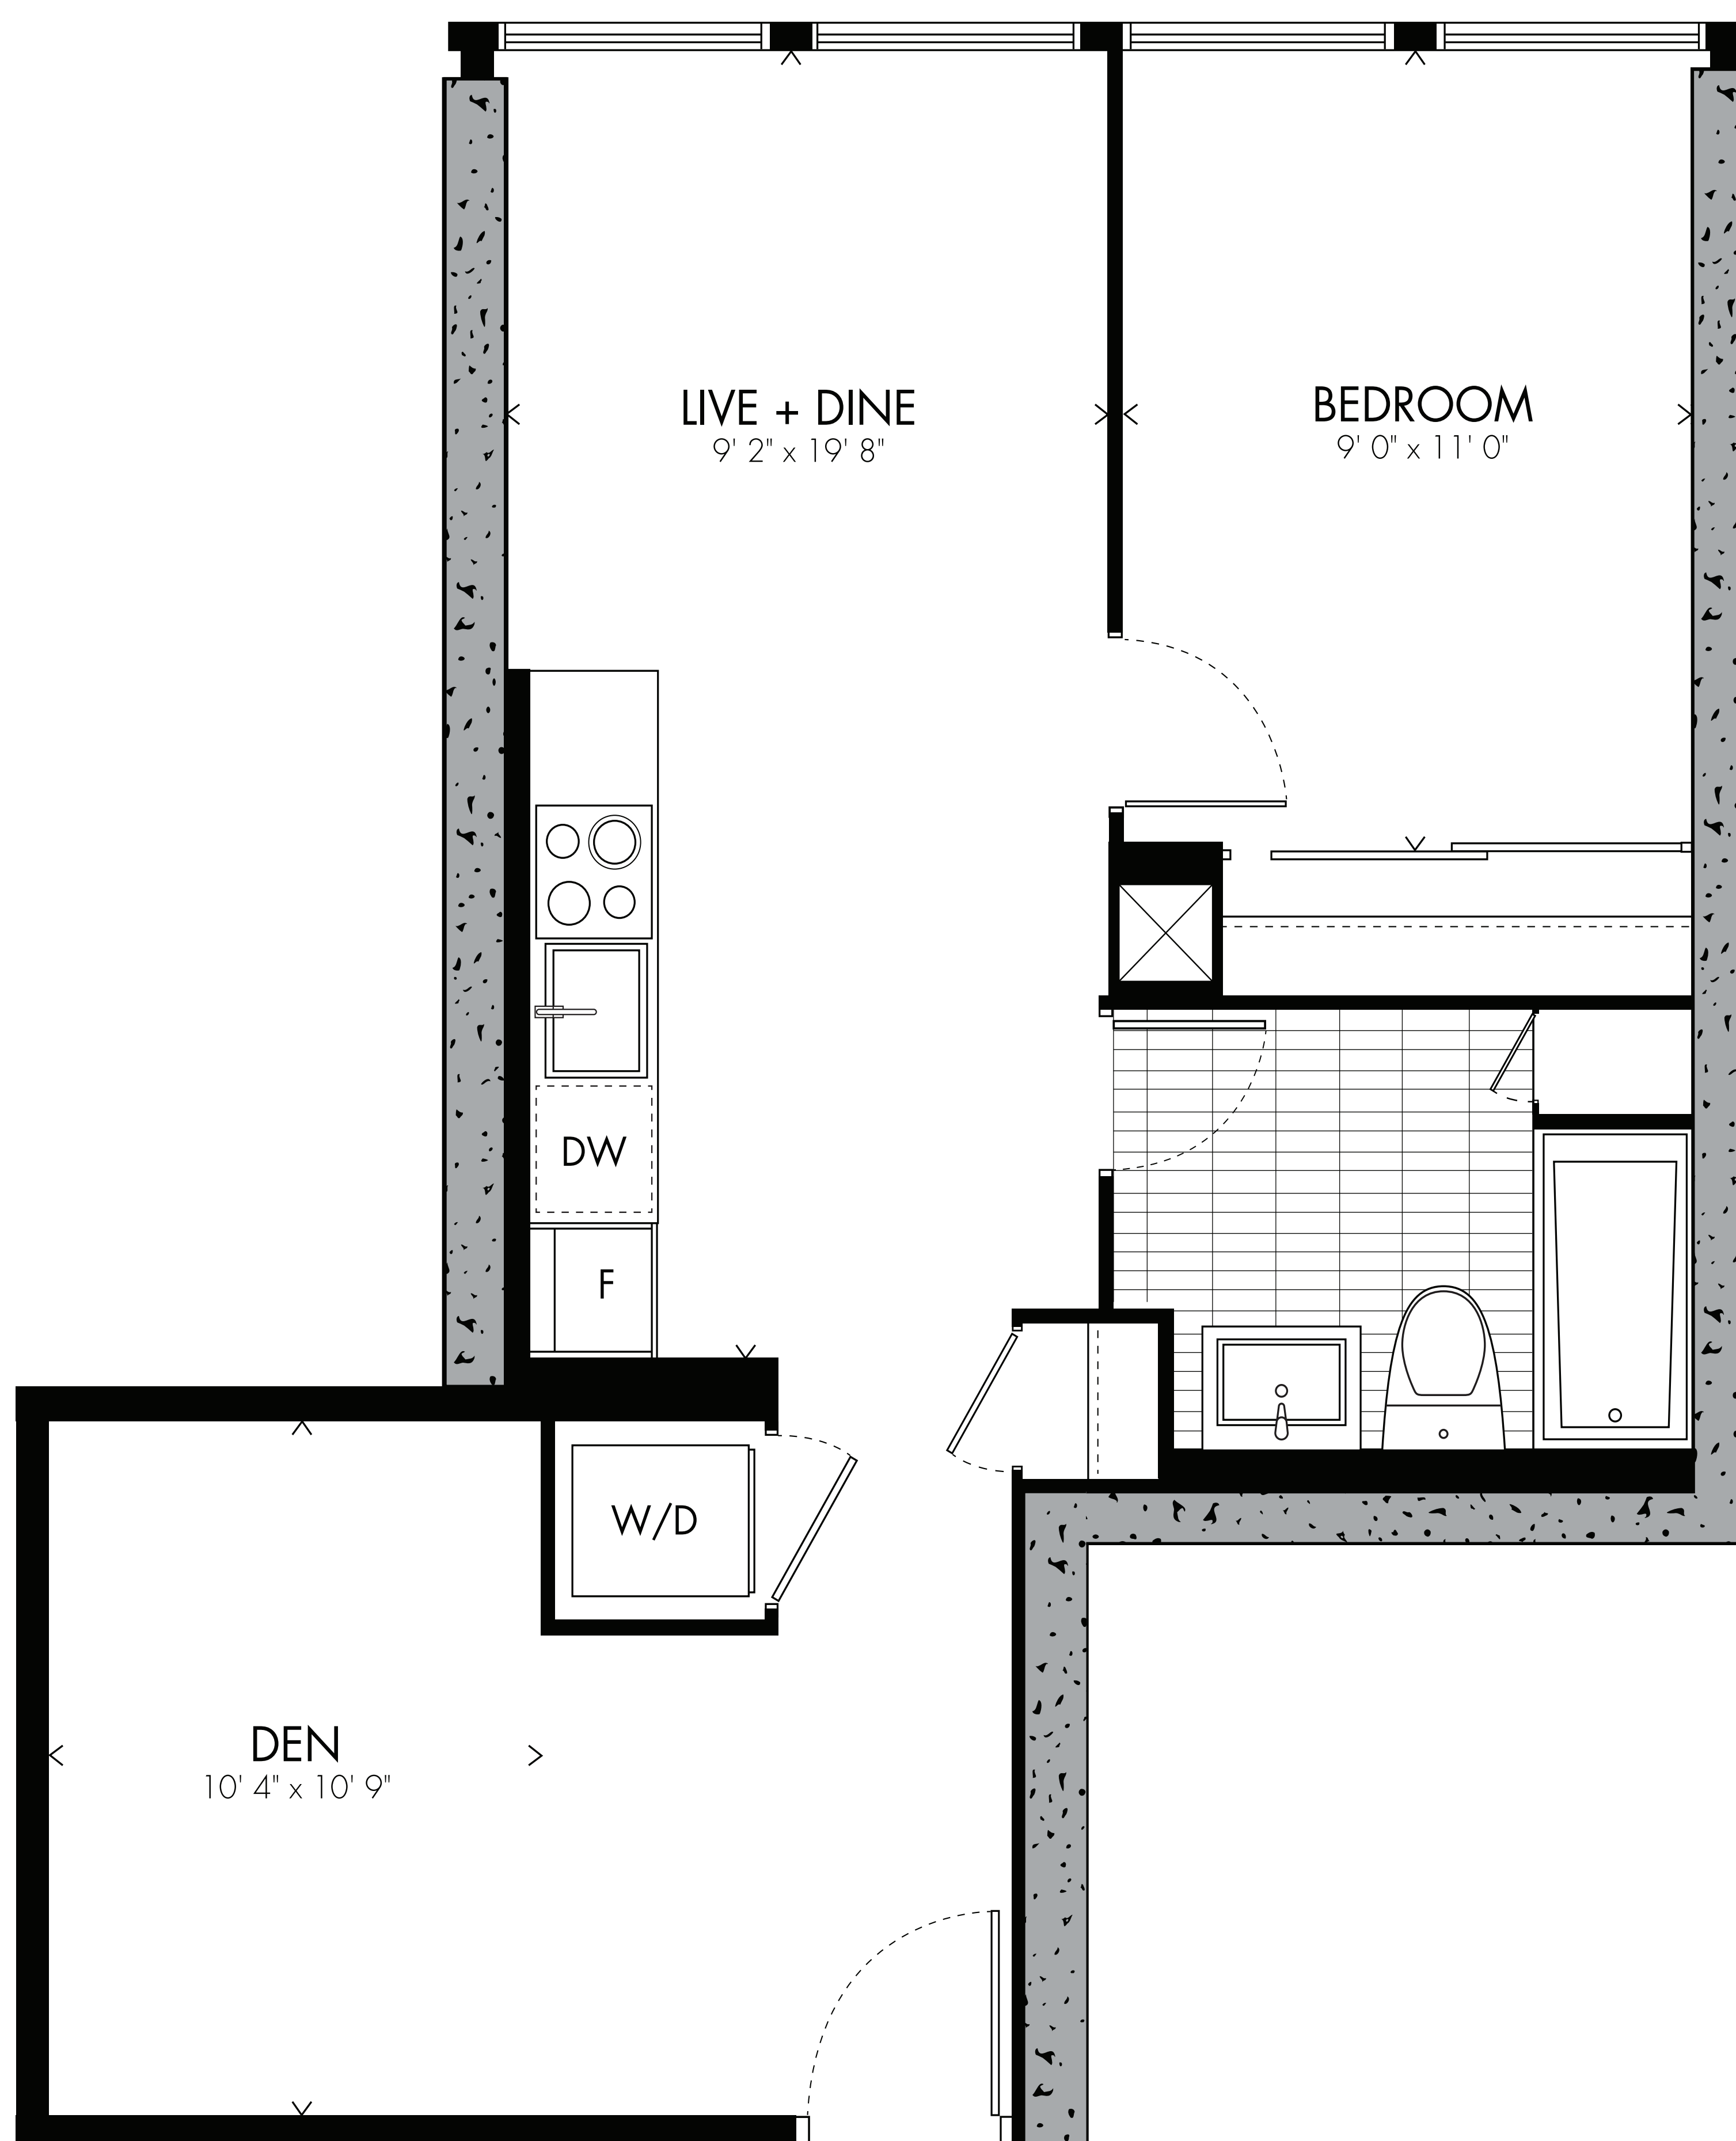

Henri ⁰⁸

one bedroom + den

626 sq.ft.