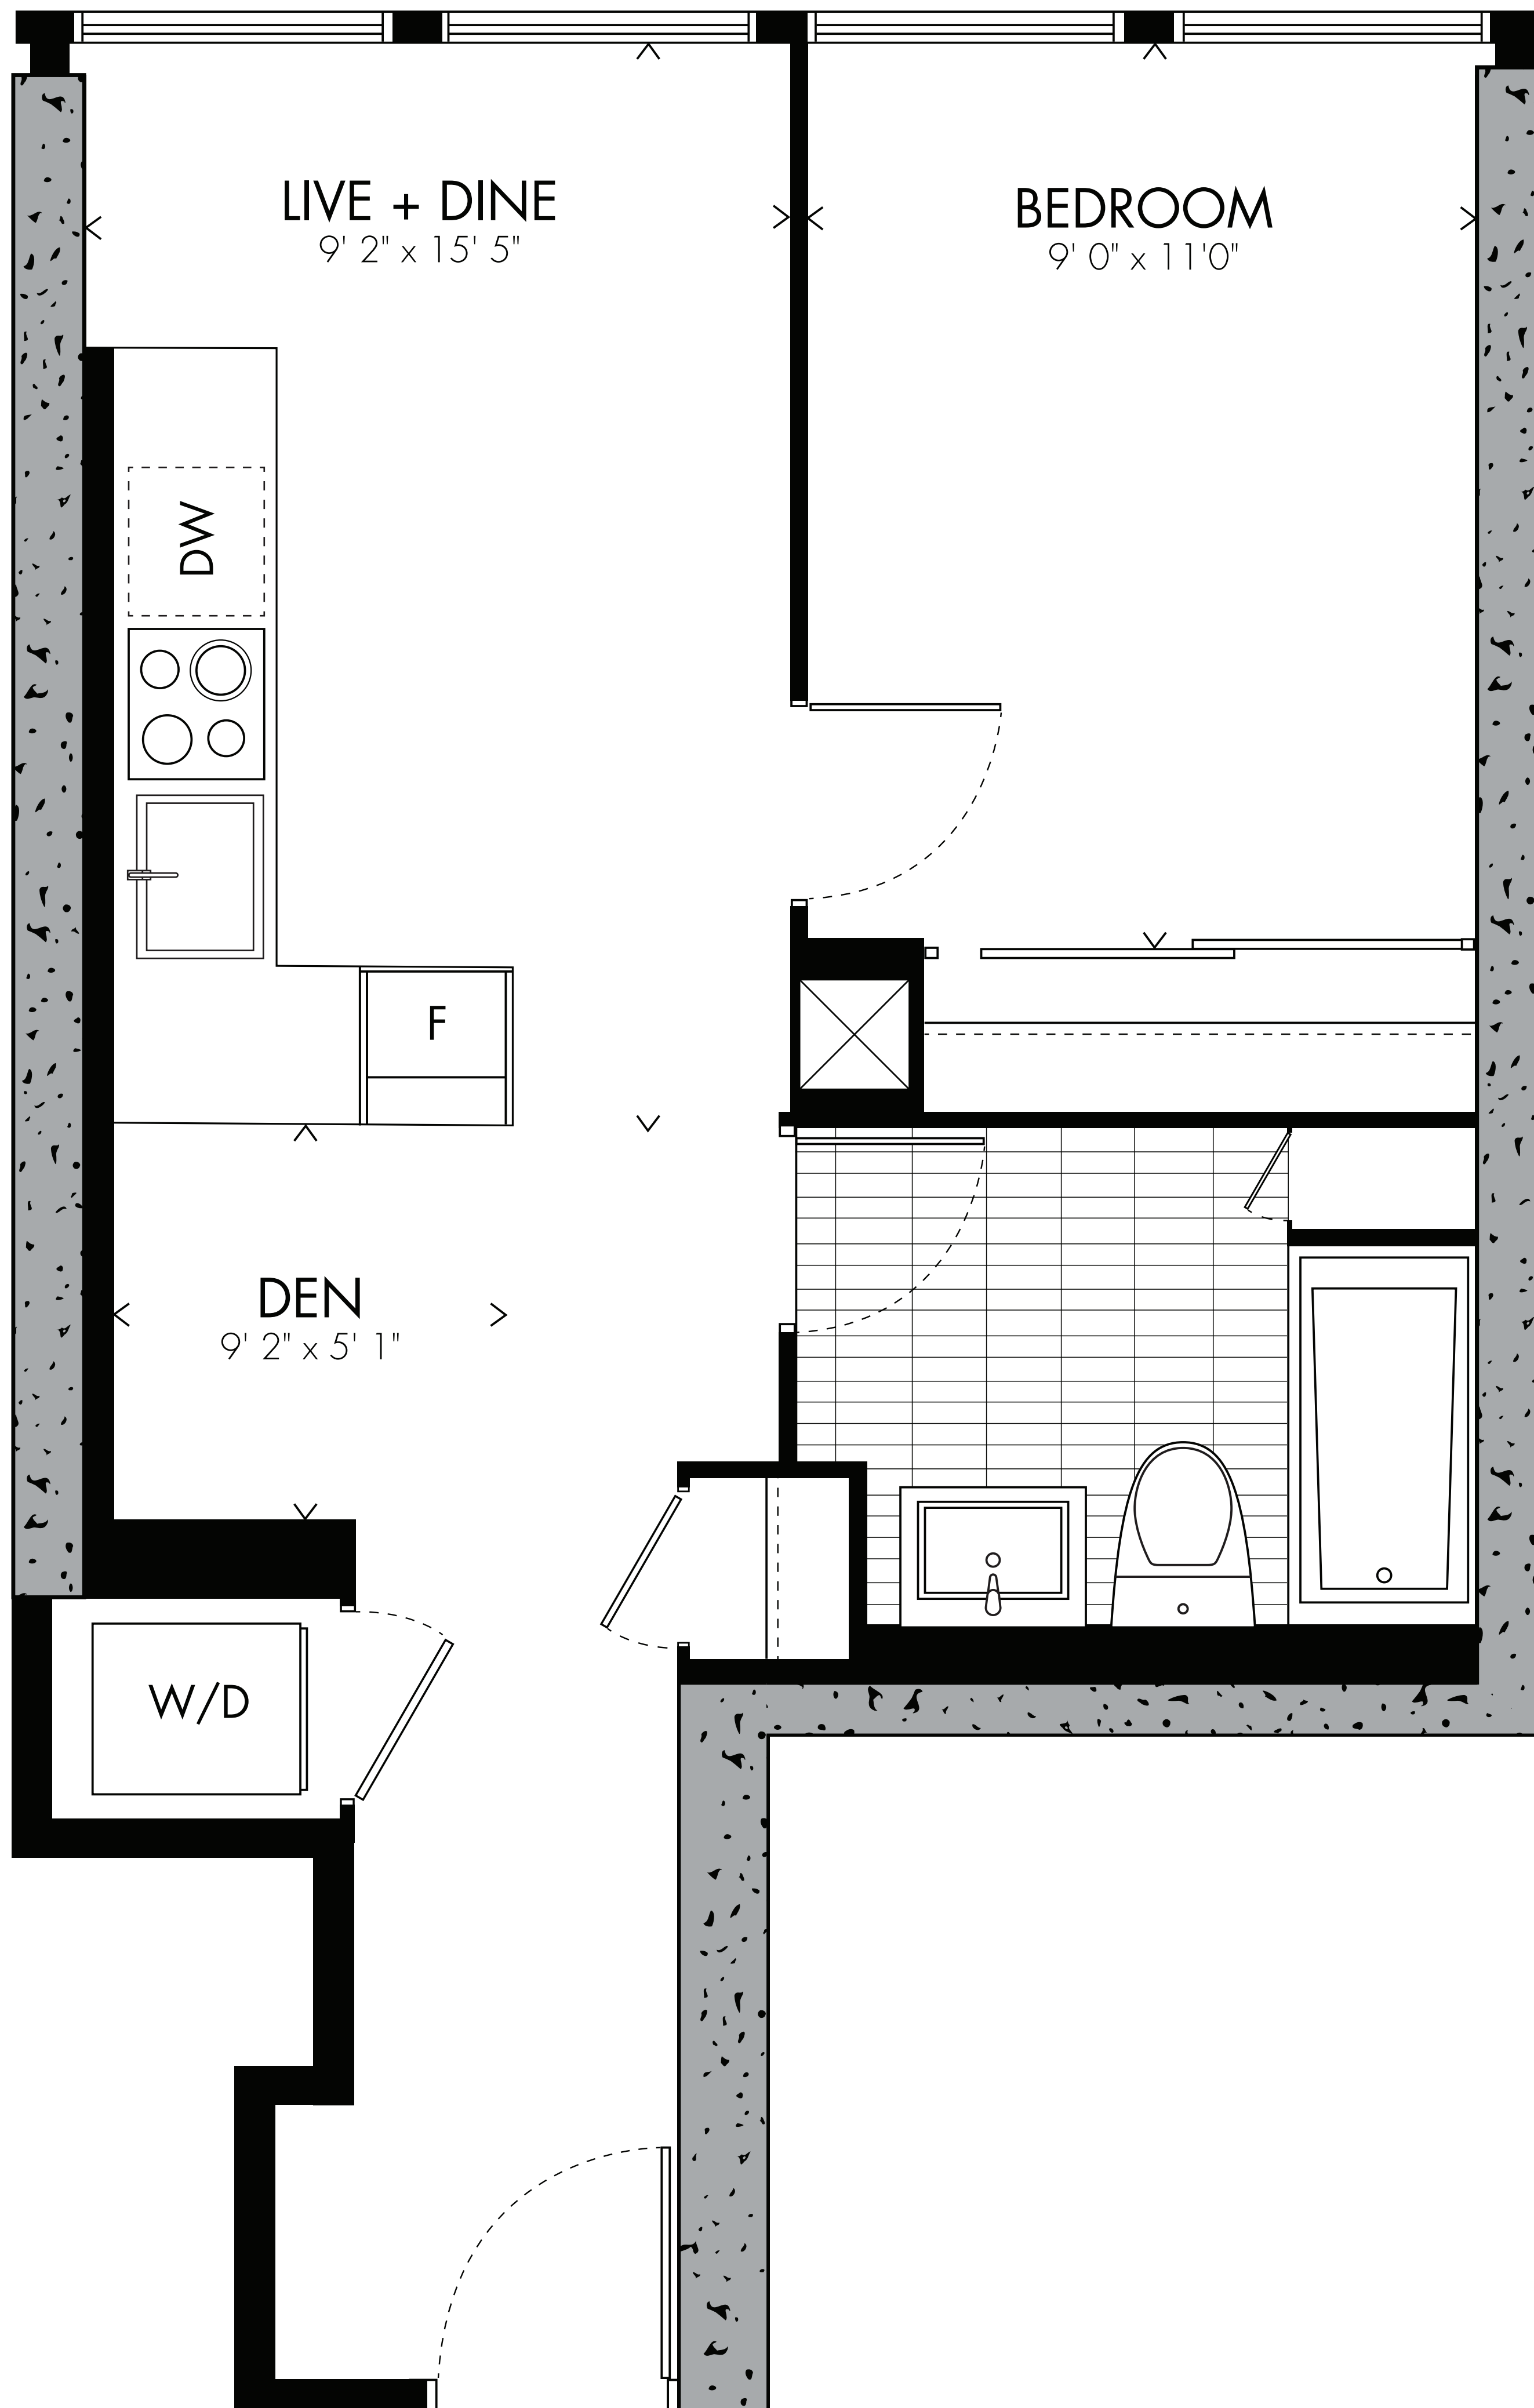

BAUHAUS

# Floor Plans

# Marcks <sup>08</sup>

one bedroom + den

524sq.ft.

LEVELS 10-27

Window(s), balcony and balcony door may shift in size and/or location. Actual floor area may differ from stated floor area. All prices, sizes and specifications are subject to change without notice. E. & O.E.

# Klee 01

one bedroom + den

622 sq.ft.

LEVELS 3-8

Window(s), balcony and balcony door may shift in size and/or location. Actual floor area may differ from stated floor area. All prices, sizes and specifications are subject to change without notice. E. & O.E.