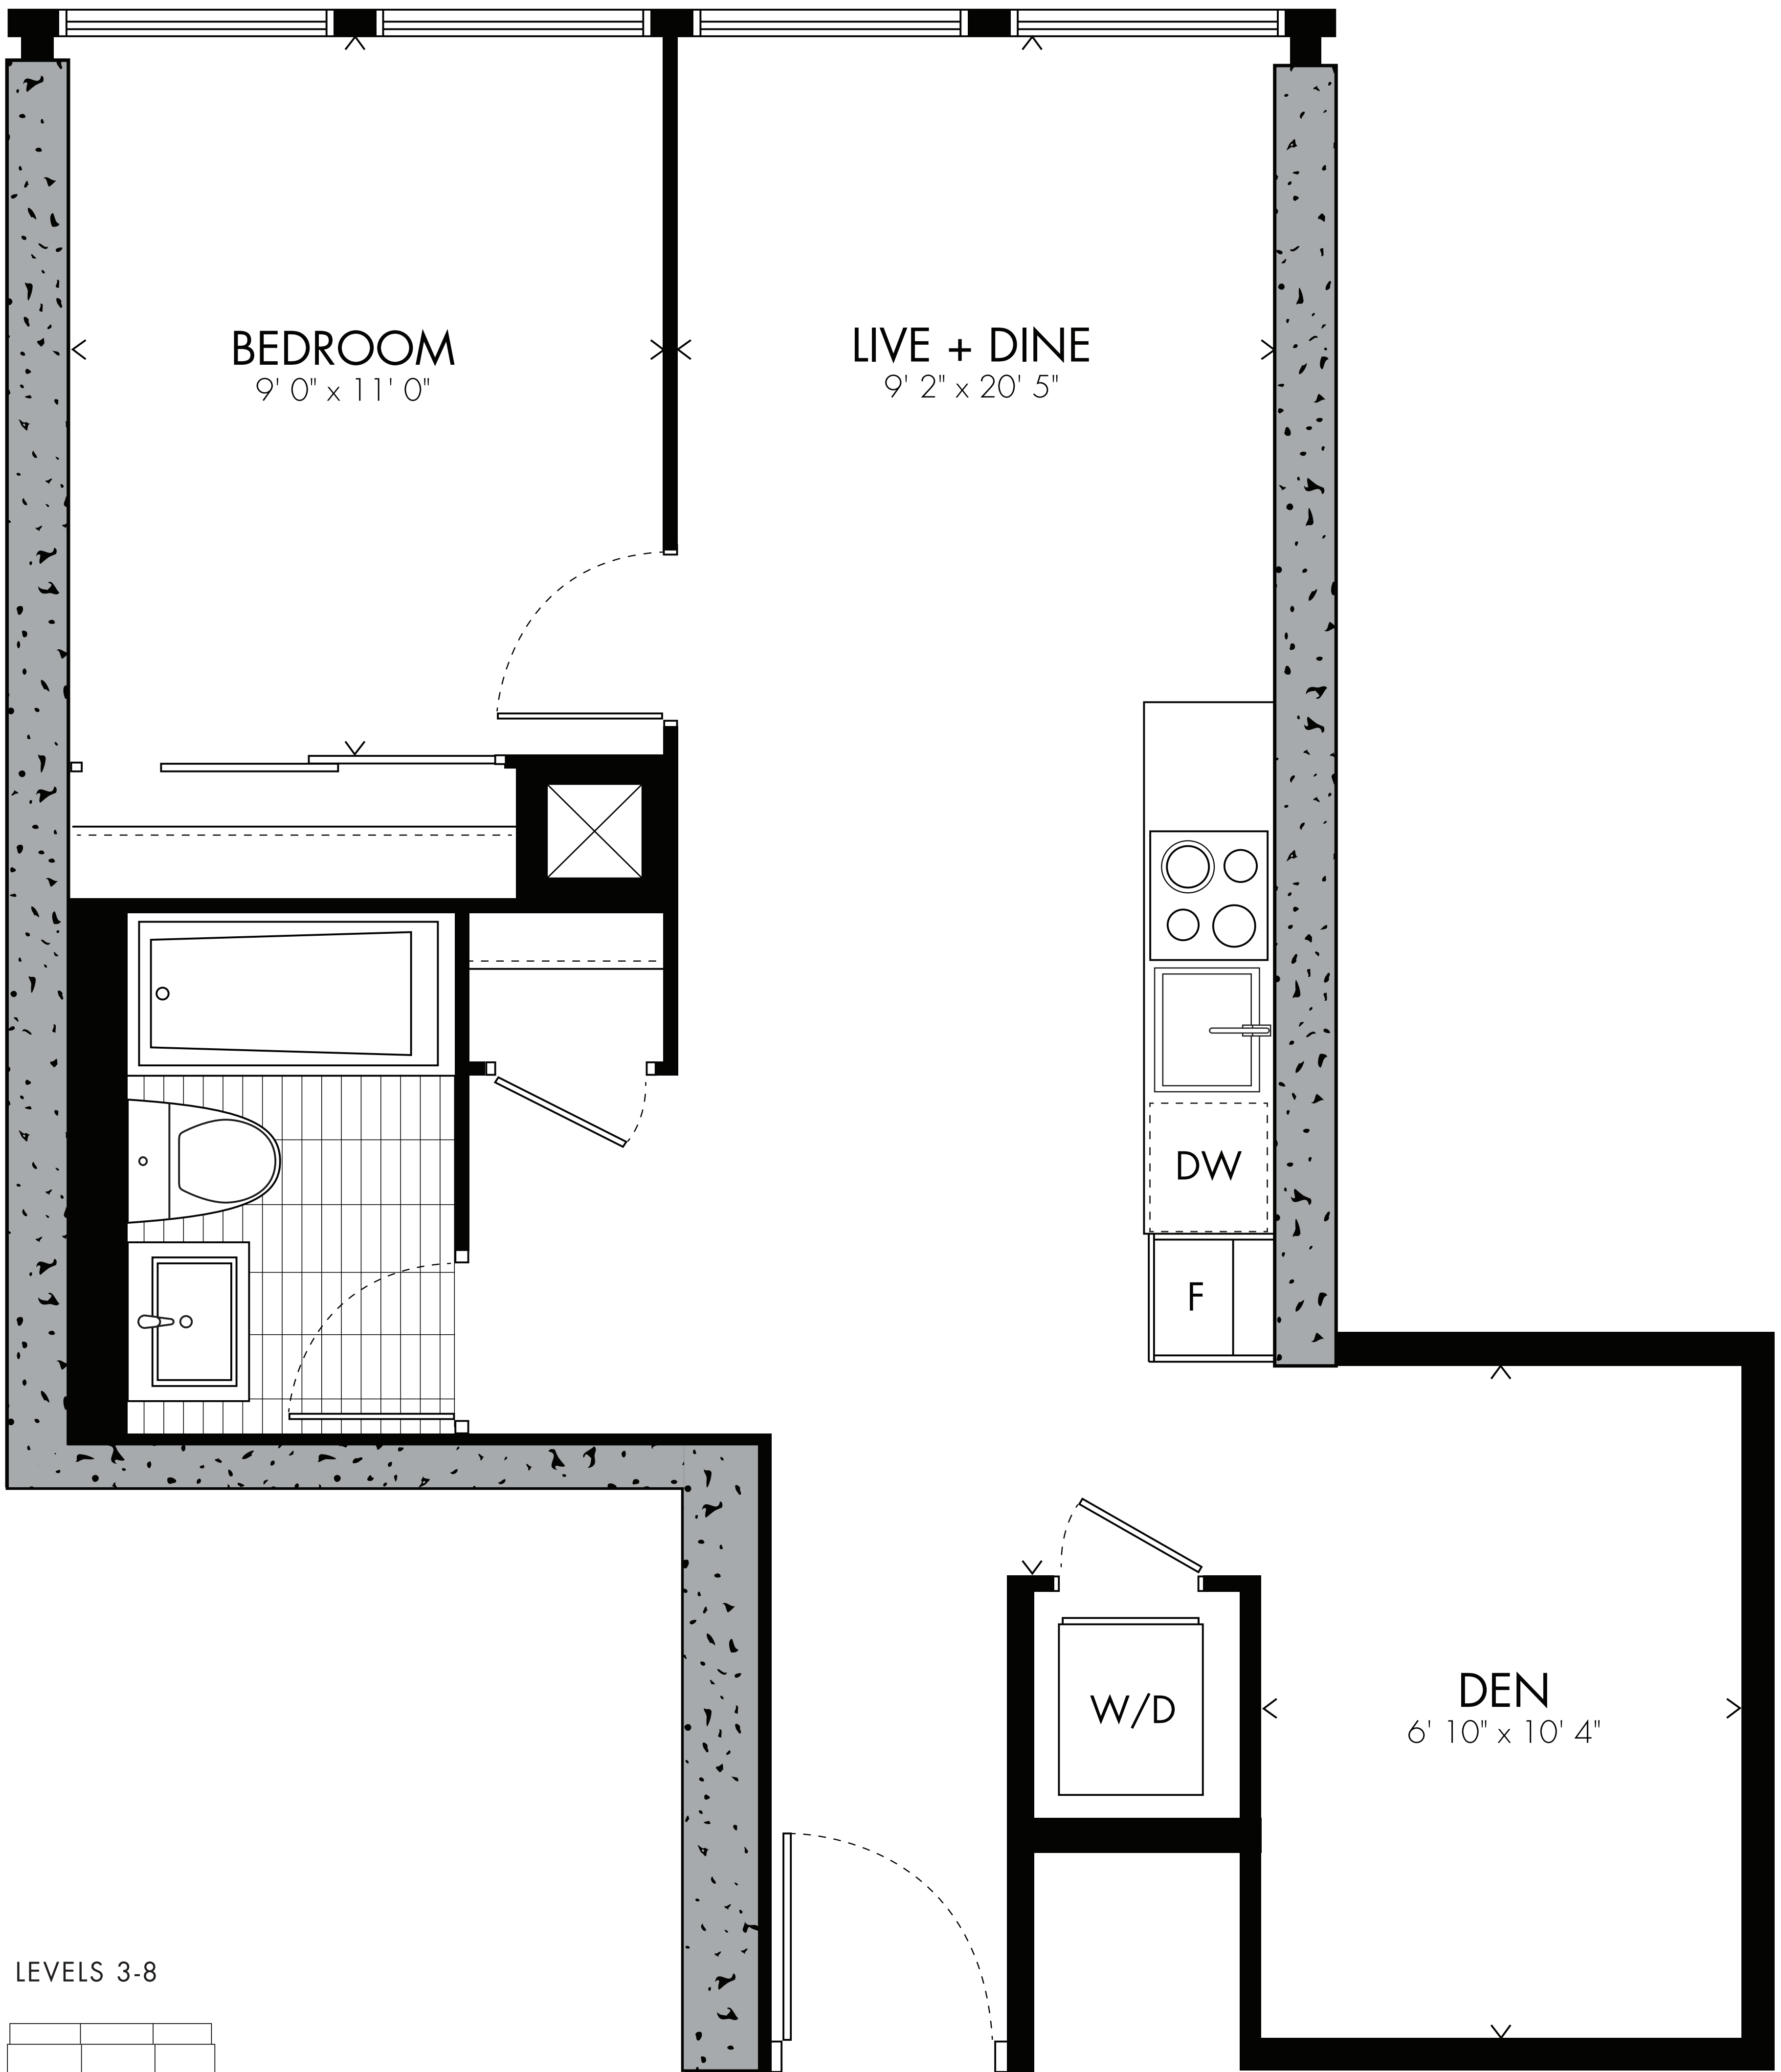

# Floor Plans

# Marcks <sup>08</sup>

one bedroom + den

524sq.ft.

LEVELS 10-27

Window(s), balcony and balcony door may shift in size and/or location. Actual floor area may differ from stated floor area. All prices, sizes and specifications are subject to change without notice. E. & O.E.

BAUHAUS

# Klee 01

one bedroom + den

622 sq.ft.

LEVELS 3-8

Window(s), balcony and balcony door may shift in size and/or location. Actual floor area may differ from stated floor area. All prices, sizes and specifications are subject to change without notice. E. & O.E.