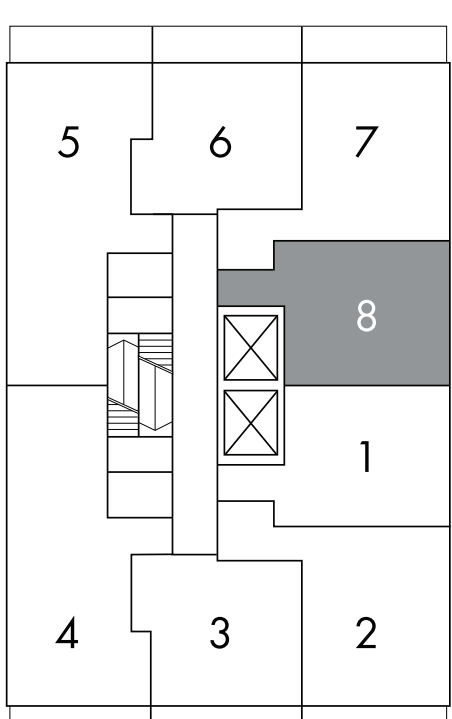

# Floor Plans

# Marcks <sup>08</sup>

one bedroom + den

524sq.ft.

LEVELS 10-27

Window(s), balcony and balcony door may shift in size and/or location. Actual floor area may differ from stated floor area. All prices, sizes and specifications are subject to change without notice. E. & O.E.