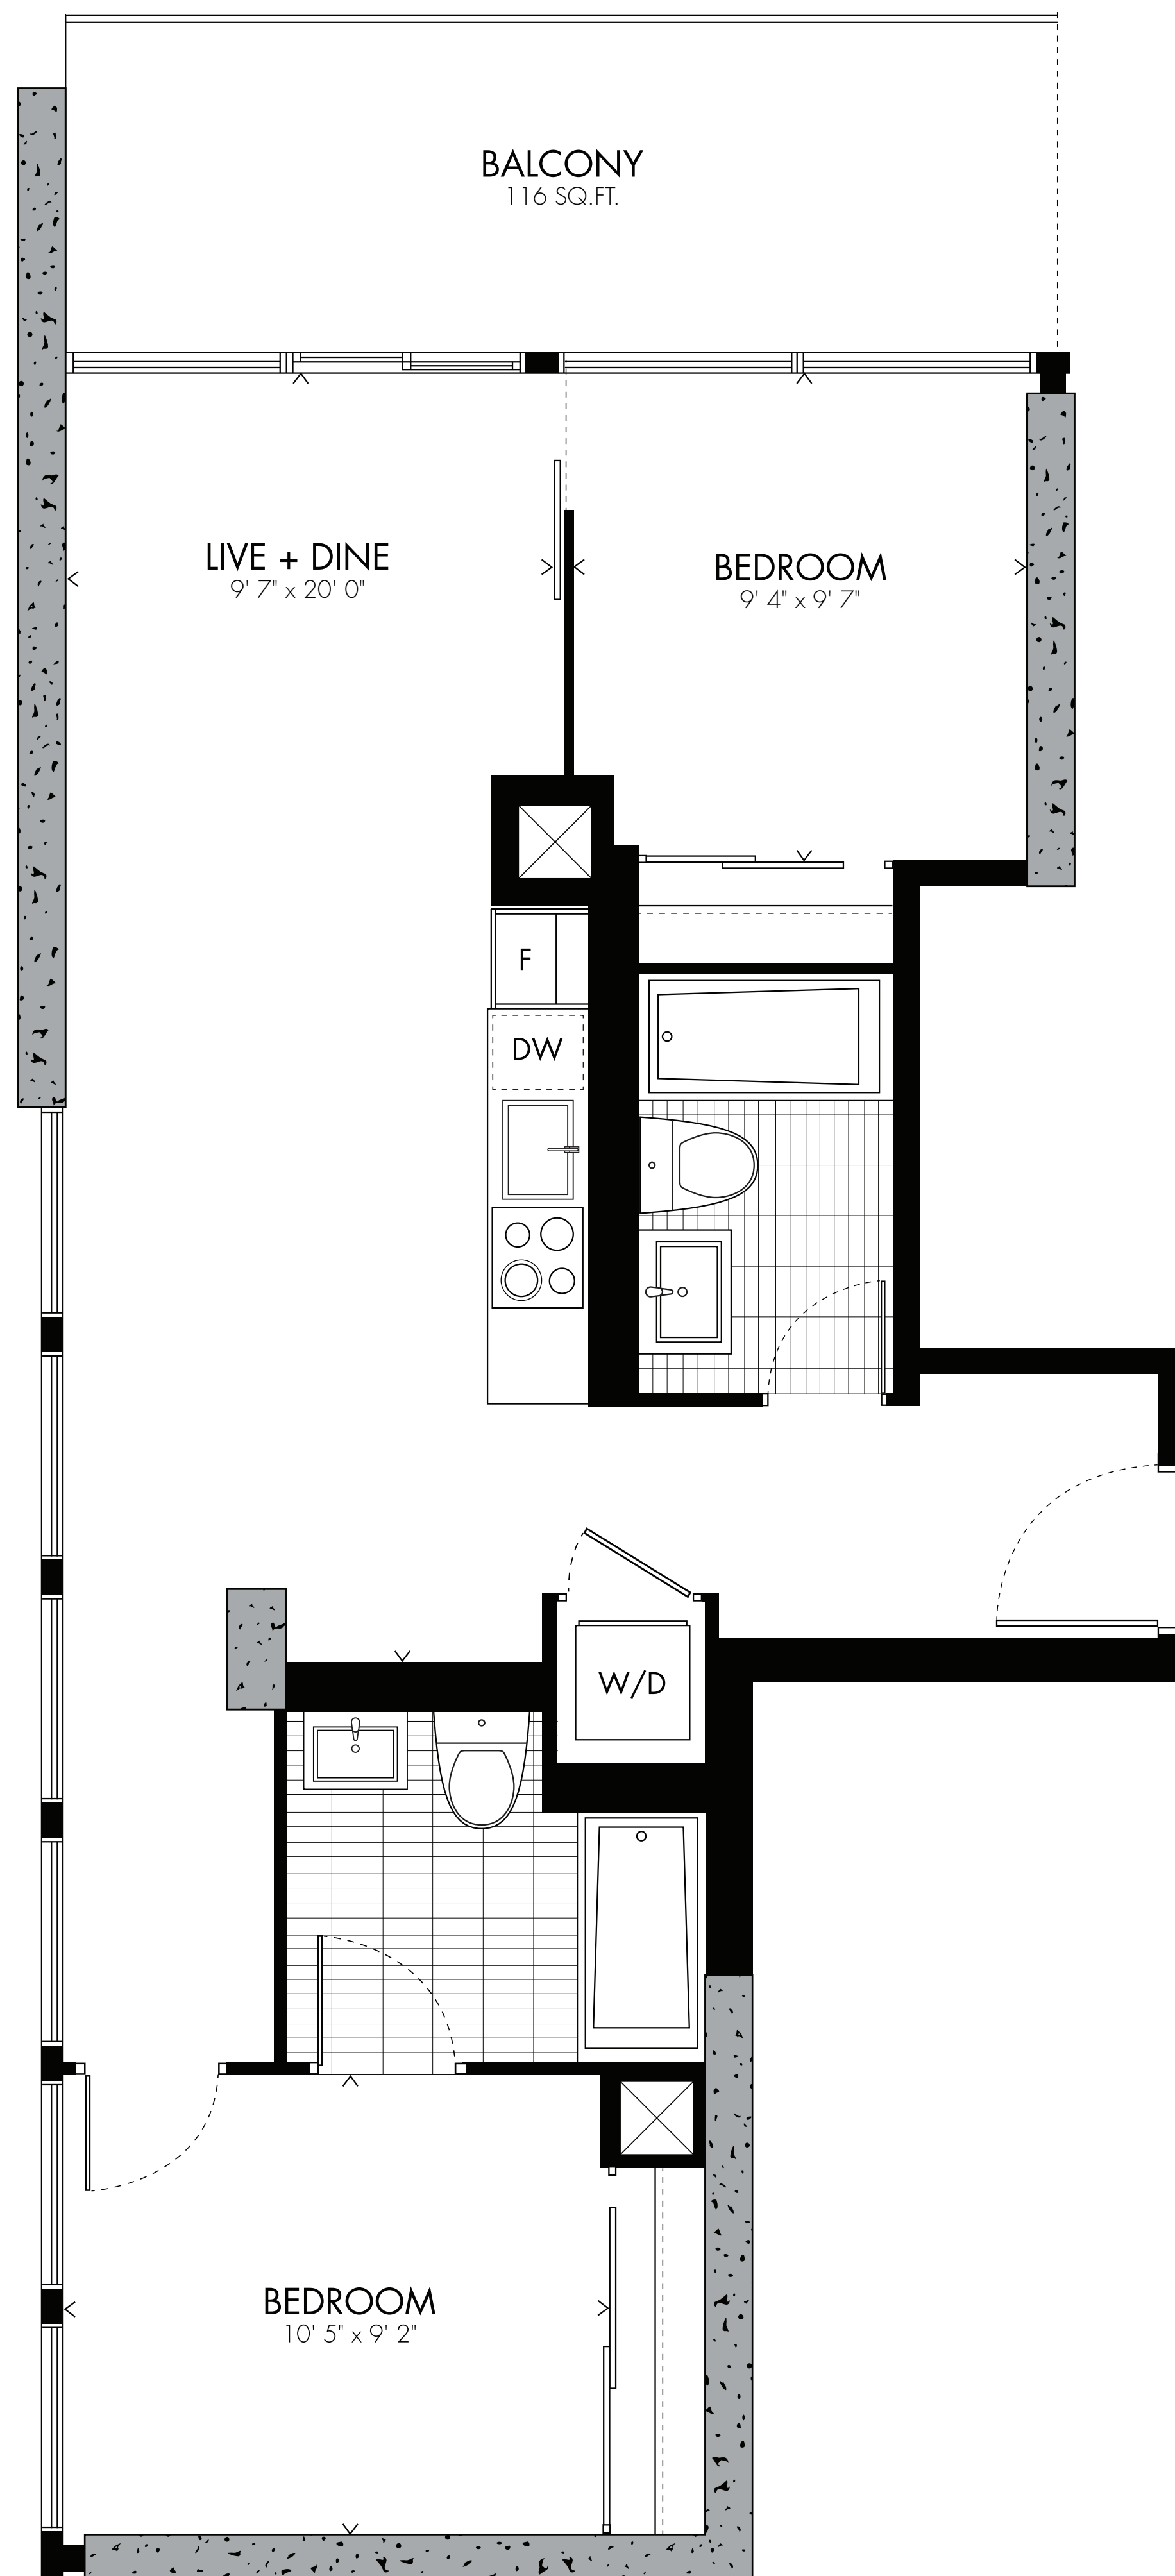

# Marcks <sup>08</sup>

one bedroom + den

524sq.ft.

LEVELS 10-27

Window(s), balcony and balcony door may shift in size and/or location. Actual floor area may differ from stated floor area. All prices, sizes and specifications are subject to change without notice. E. & O.E.

# Henri <sup>08</sup> one bedroom + den

626 sq.ft.

LEVELS 3-8

Window(s), balcony and balcony door may differ in size and/or location. Actual floor area may differ from stated floor area. All prices, sizes and specifications are subject to change without notice. E. & O.E.

# Kandinsky <sup>03</sup>

one bedroom + den

653 sq.ft.

LEVELS 3-8

Window(s), balcony and balcony door may shift in size and/or location. Actual floor area may differ from stated floor area. All prices, sizes and specifications are subject to change without notice. E. & O.E.

# Feininger <sup>05</sup>

two bedroom

782 sq.ft.

LEVELS 10-27

Window(s), balcony and balcony door may shift in size and/or location. Actual floor area may differ from stated floor area. All prices, sizes and specifications are subject to change without notice. E. & O.E.