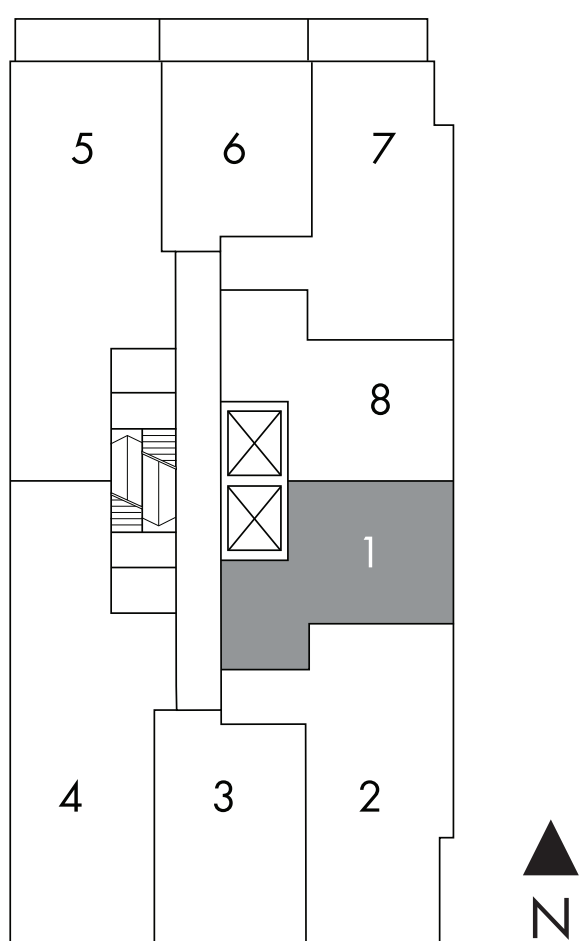

# Floor Plans

# Marcks <sup>08</sup>

one bedroom + den

524sq.ft.

LEVELS 10-27

Window(s), balcony and balcony door may shift in size and/or location. Actual floor area may differ from stated floor area. All prices, sizes and specifications are subject to change without notice. E. & O.E.

# Klee 01

one bedroom + den

622 sq.ft.

LEVELS 3-8

Window(s), balcony and balcony door may shift in size and/or location. Actual floor area may differ from stated floor area. All prices, sizes and specifications are subject to change without notice. E. & O.E.