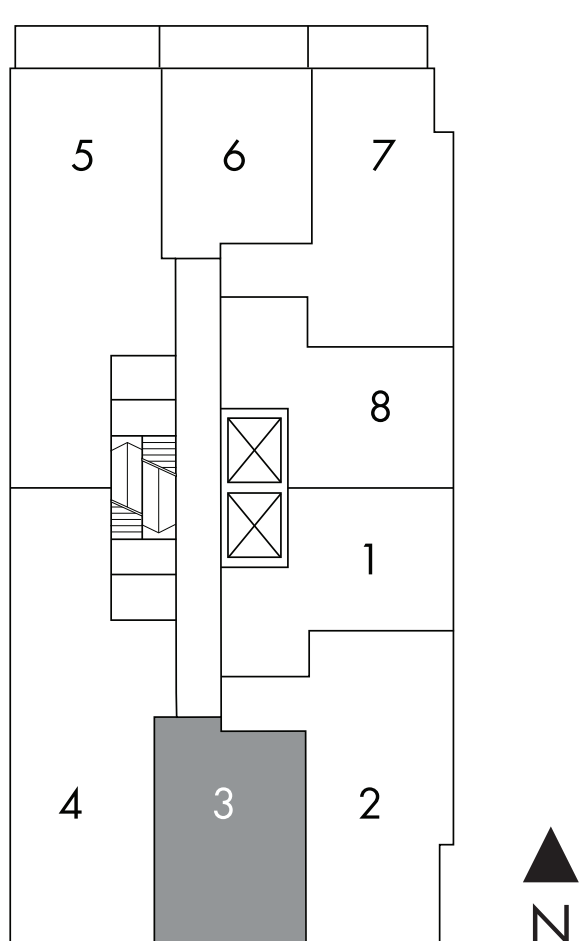

Kandinsky ⁰³

one bedroom + den

653 sq.ft.

LEVELS 3-8

Window(s), balcony and balcony door may shift in size and/or location. Actual floor area may differ from stated floor area. All prices, sizes and specifications are subject to change without notice. E. & O.E.

BAUHAUS