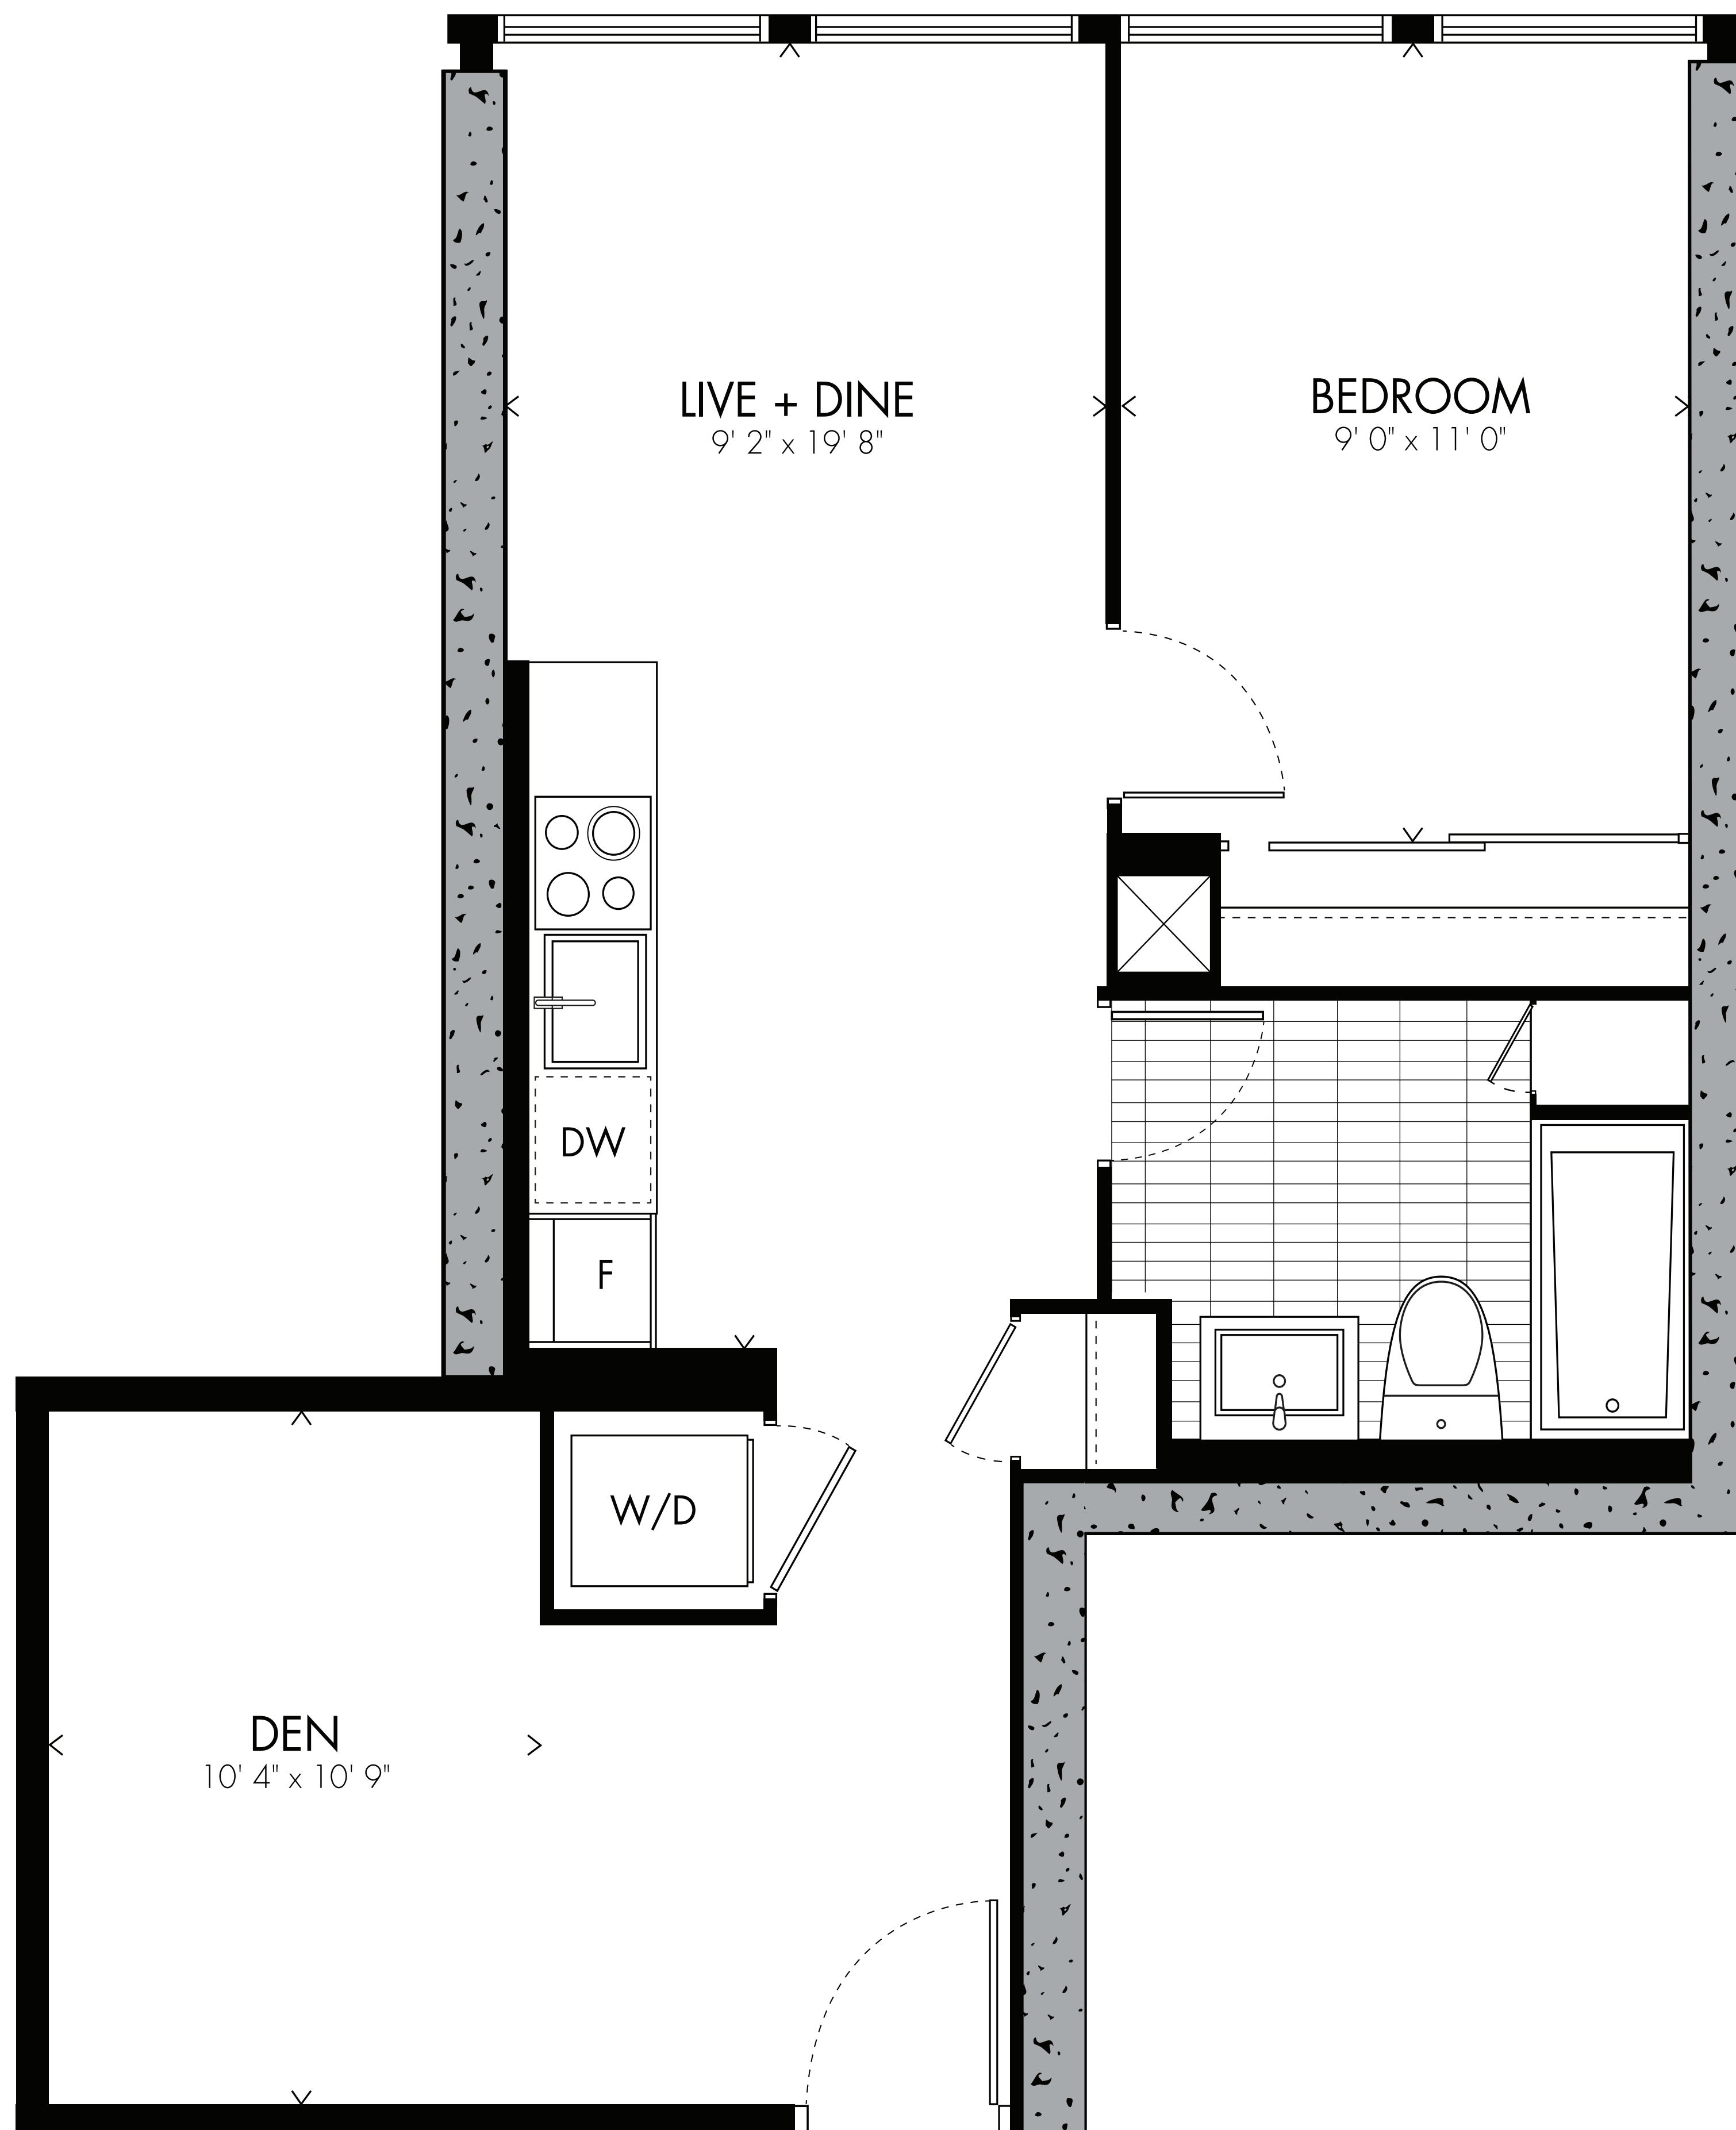

Henri ⁰⁸ one bedroom + den

626 sq.ft.