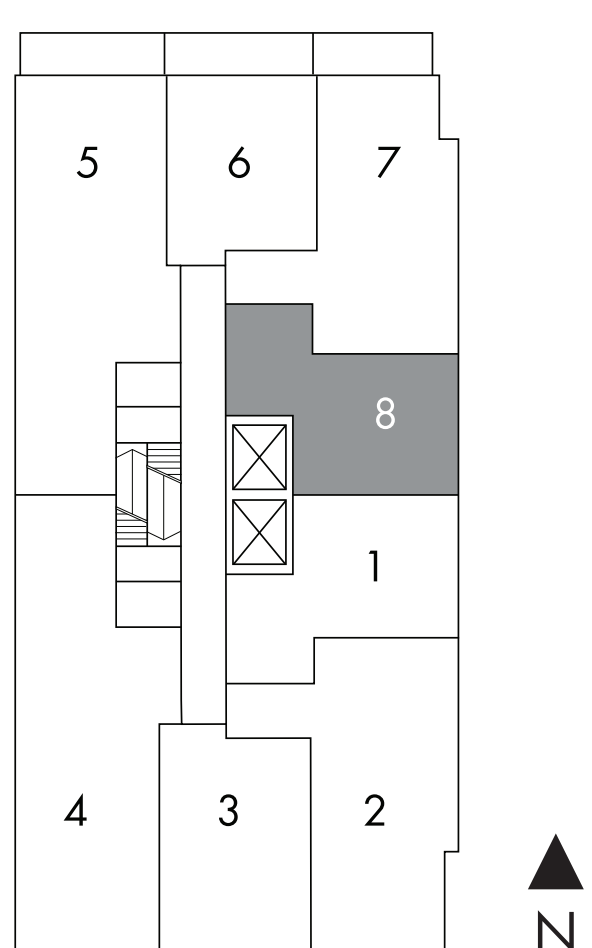

Henri ⁰⁸ one bedroom + den

626 sq.ft.

LEVELS 3-8

Window(s), balcony and balcony door may differ in size and/or location. Actual floor area may differ from stated floor area. All prices, sizes and specifications are subject to change without notice. E. & O.E.

BAUHAUS