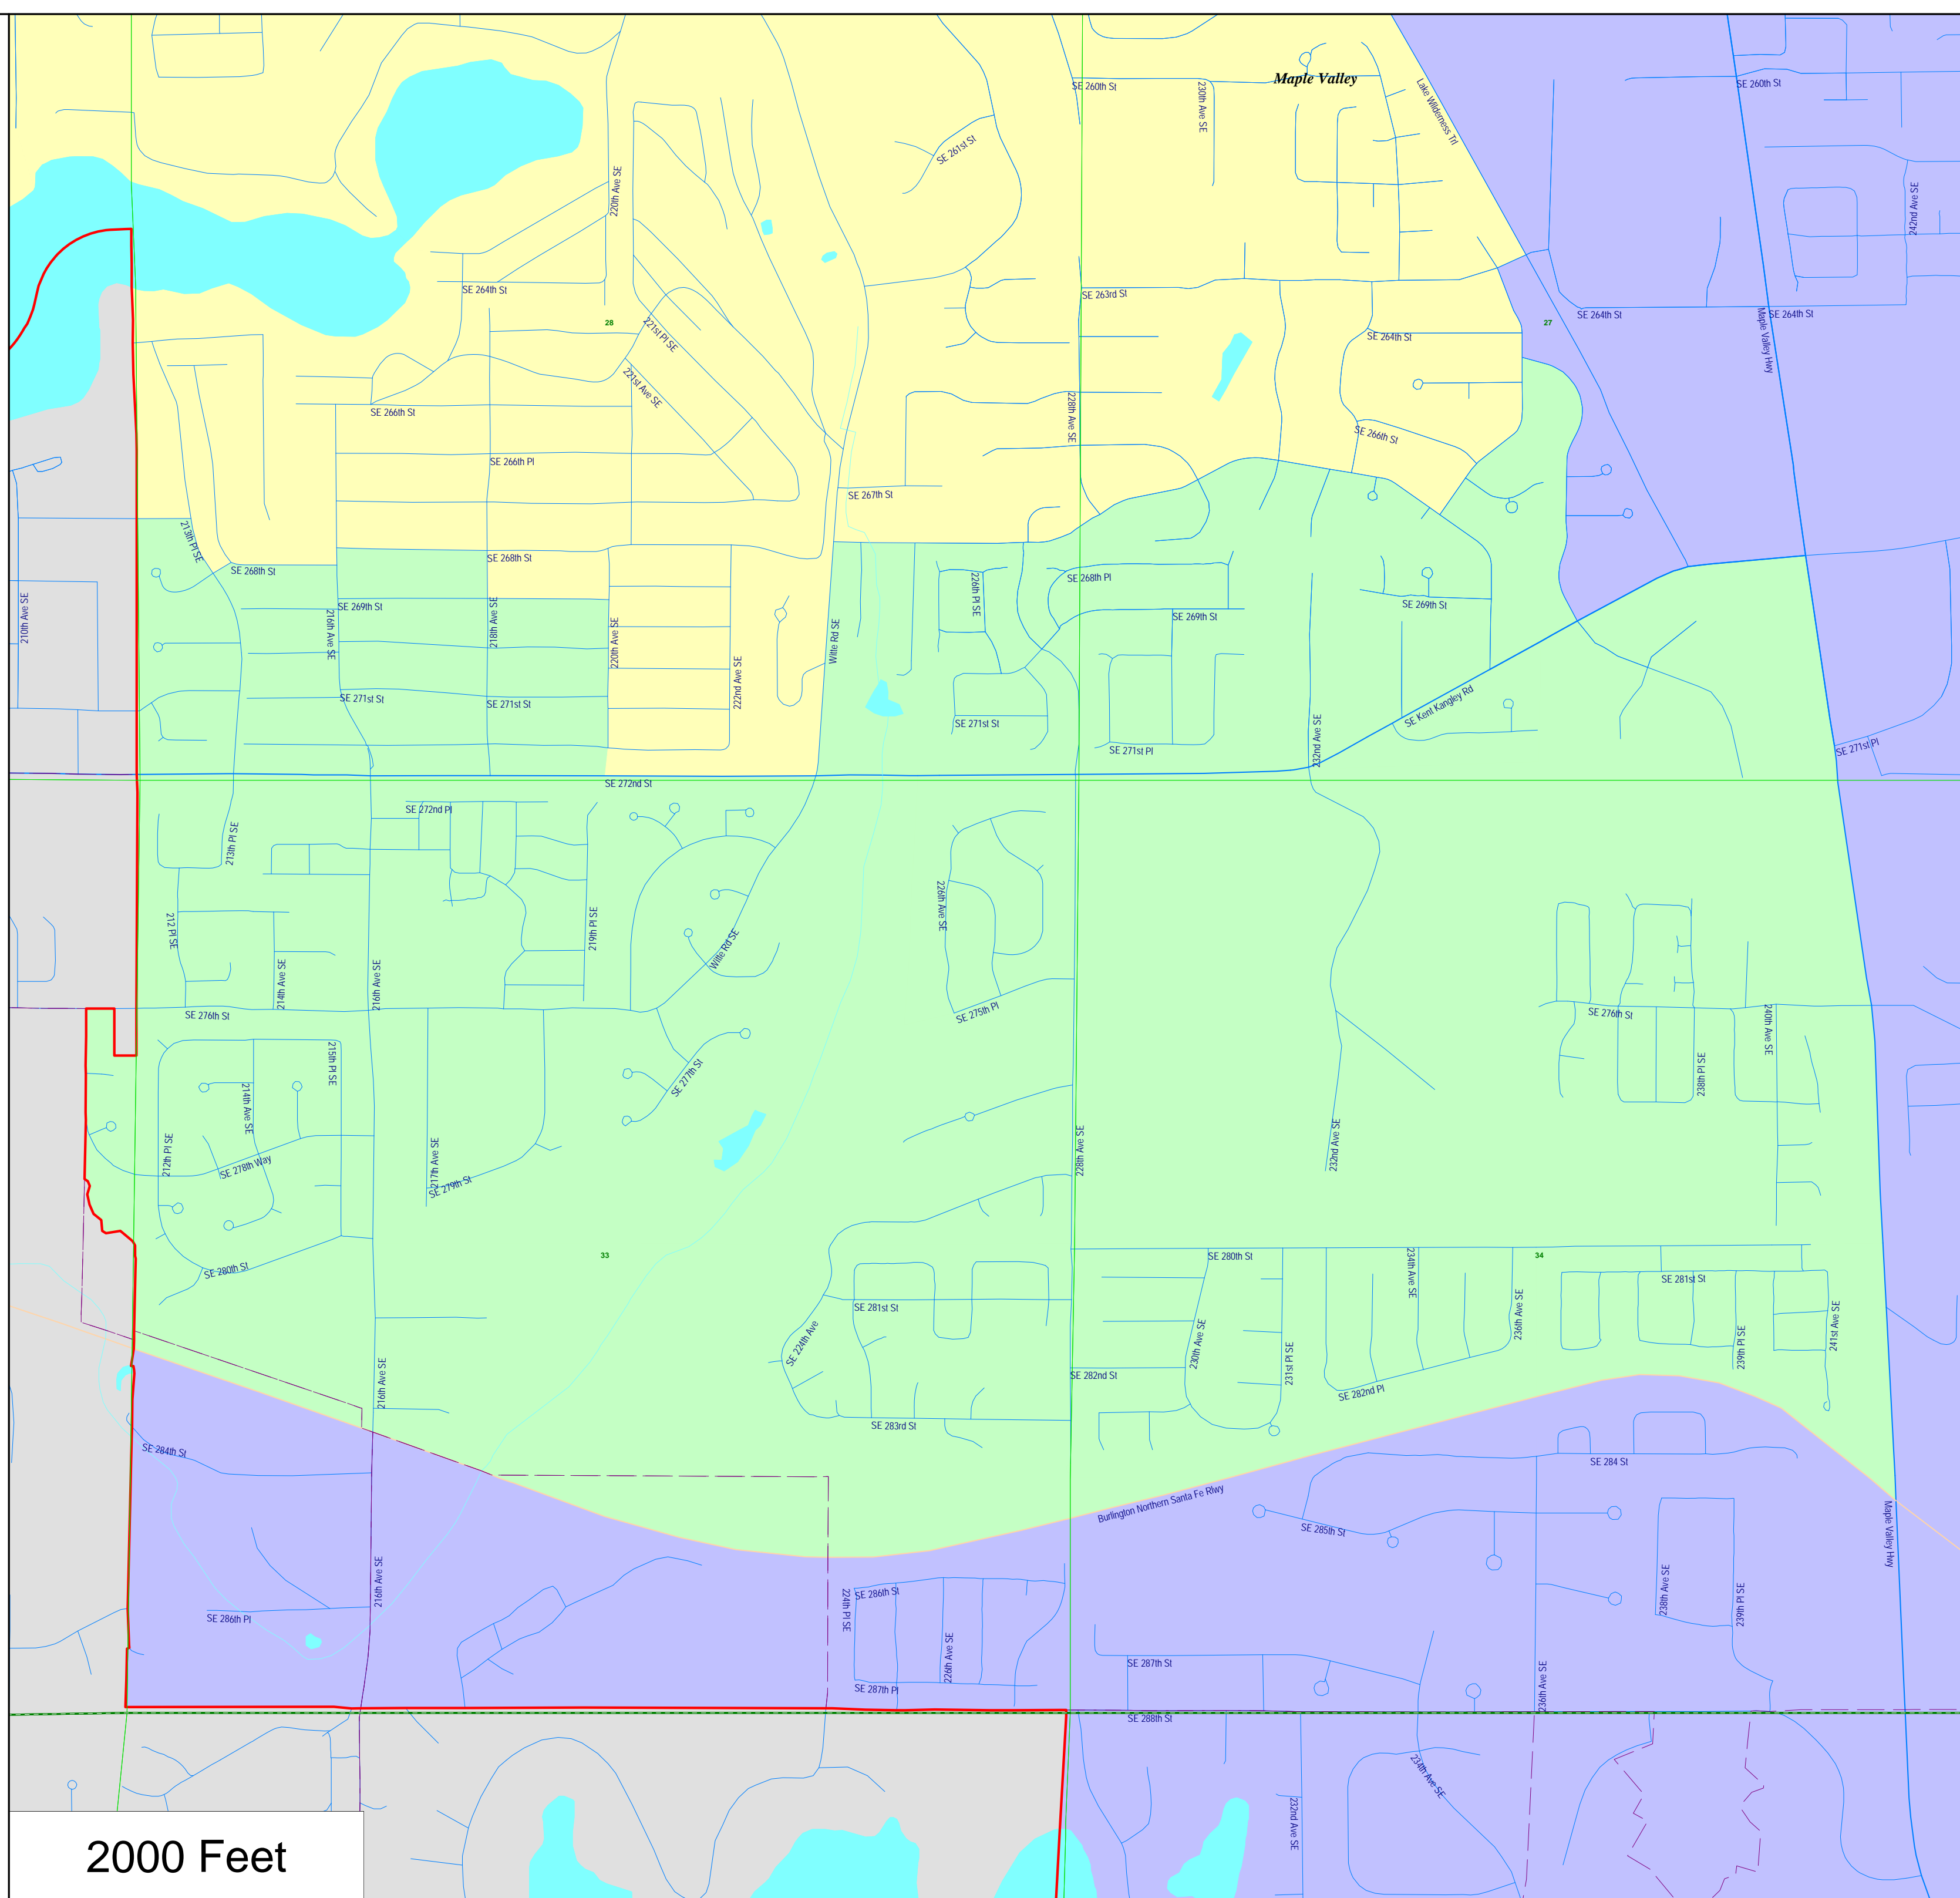

Tahoma School District -
Proposed Board Districts
as Approximated Using
Census 2020 Geography

- 1st District
- 2nd District
- 4th District
- 5th District

City Limits

District Outline

Sectional Centers

Townships

2000 Feet