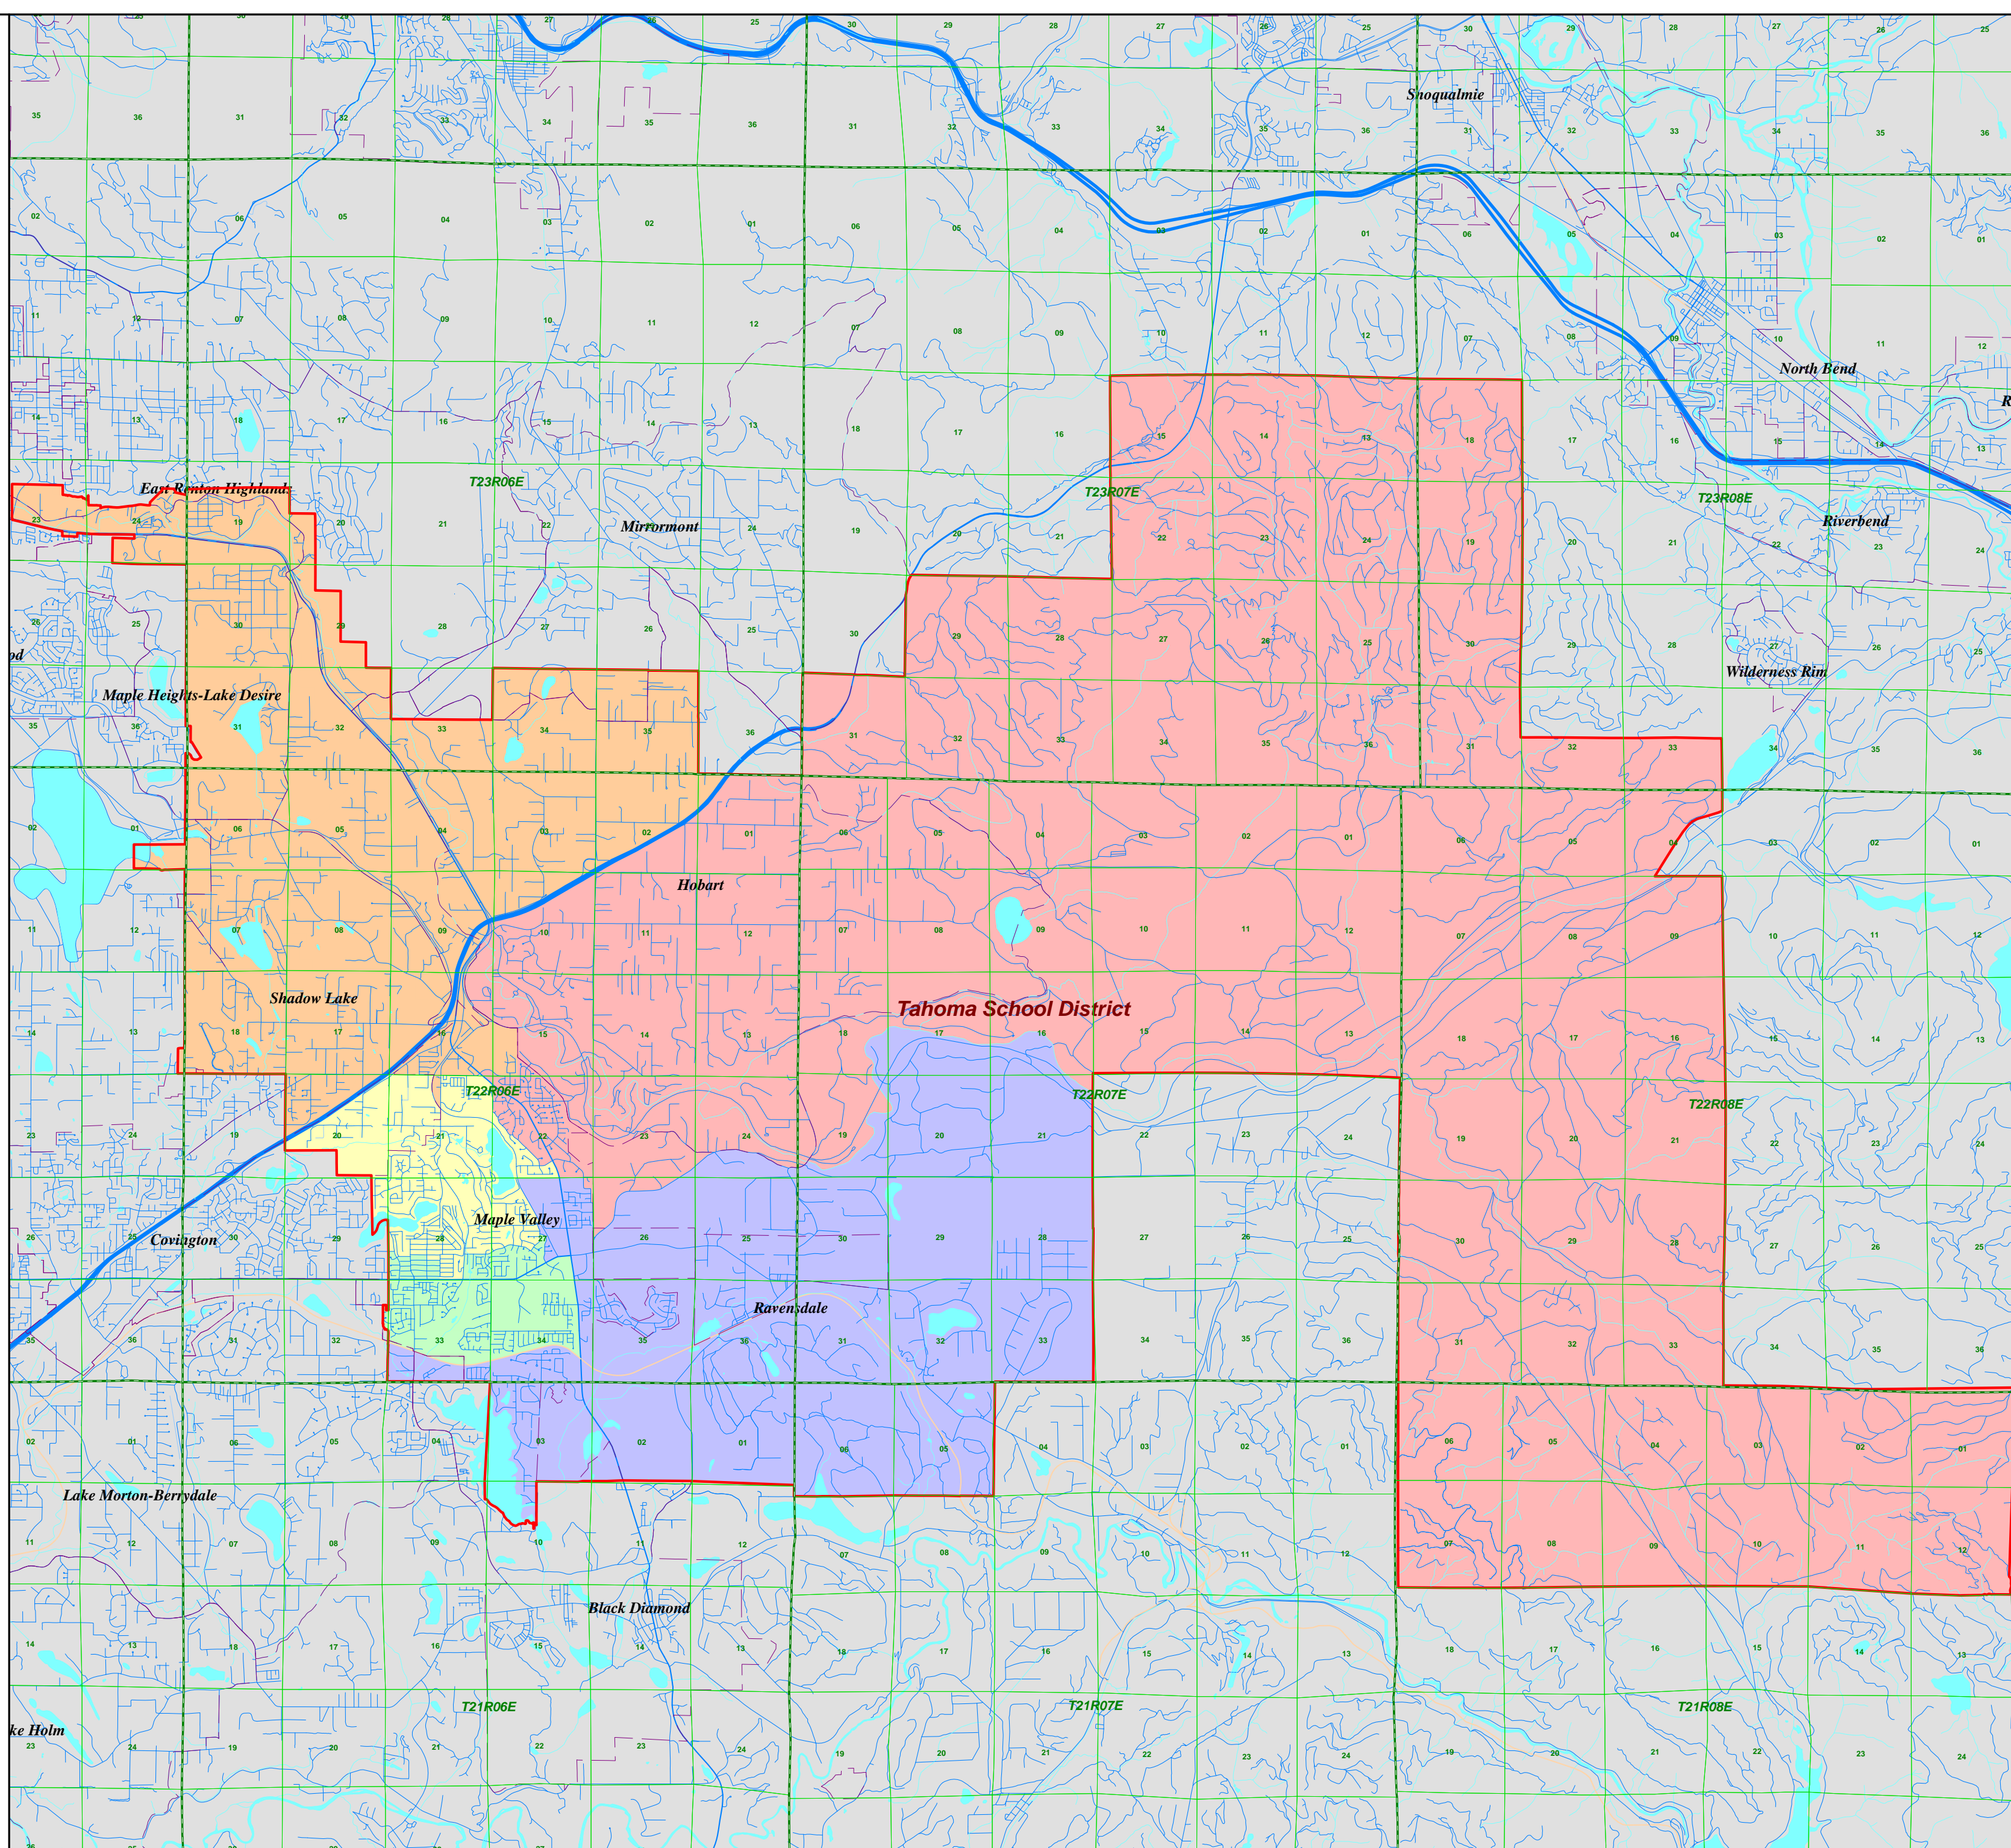

**Tahoma School District -
Proposed Board Districts
as Approximated Using
Census 2020 Geography**

- 1st District
- 2nd District
- 3rd District
- 4th District
- 5th District

City Limits

District Outline

Sectional Centers

Townships

5 Miles

Tahoma School District District Summary Report

Director District Number	Ideal Population	Total Population	Deviation from Ideal	% Deviation from Ideal	White Population	Hispanic Origin (of any race)	Non White & Mixed
1st	8,697	8,735	38	0.44	6,688	631	2,047
2nd	8,697	8,705	8	0.09	6,227	722	2,478
3rd	8,697	8,672	-25	-0.29	6,777	659	1,895
4th	8,697	8,695	-2	-0.02	6,489	627	2,206
5th	8,697	8,678	-19	-0.22	6,908	546	1,770
Totals.....		<u>43,485</u>	<u>0</u>		<u>33,089</u>	<u>3,185</u>	<u>10,396</u>