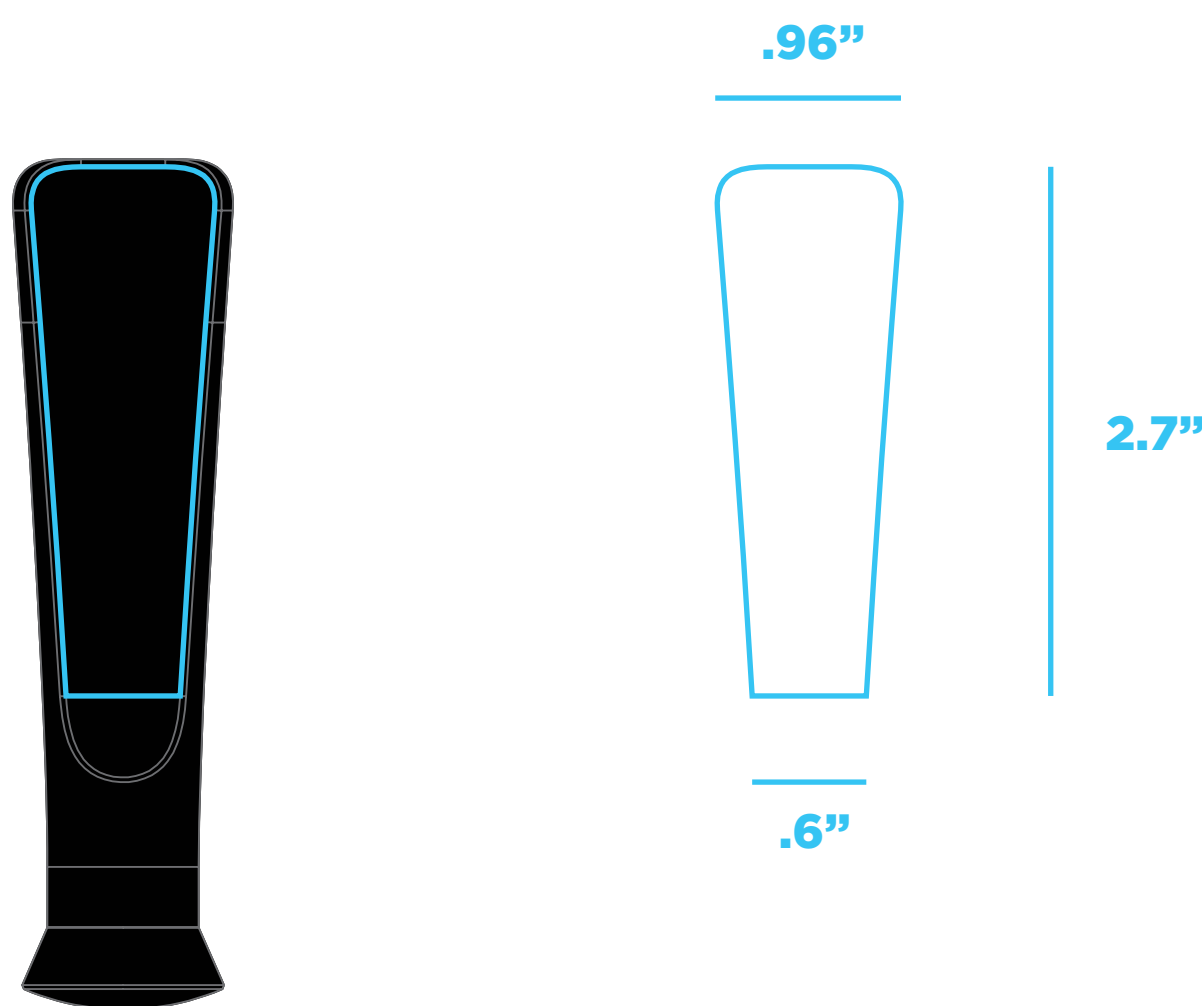

1.96"

10"

9"

DIELINE
RECOMMEND TO STAY
WELL WITHIN DIELINE

MACHINE OUTLINE

PANEL BLACK

LOGO: ON/OFF Circle White

- **DIELINE**
RECOMMEND TO STAY WELL WITHIN DIELINE
- **MACHINE OUTLINE**
- **PANEL BLACK**

LOGO: ON/OFF Circle White

DIELINE
RECOMMEND TO STAY
WELL WITHIN DIELINE

MACHINE OUTLINE

PANEL BLACK

LOGO: ON/OFF Circle White

DIELINE
RECOMMEND TO STAY
WELL WITHIN DIELINE

MACHINE OUTLINE

PANEL BLACK

LOGO: ON/OFF Circle White