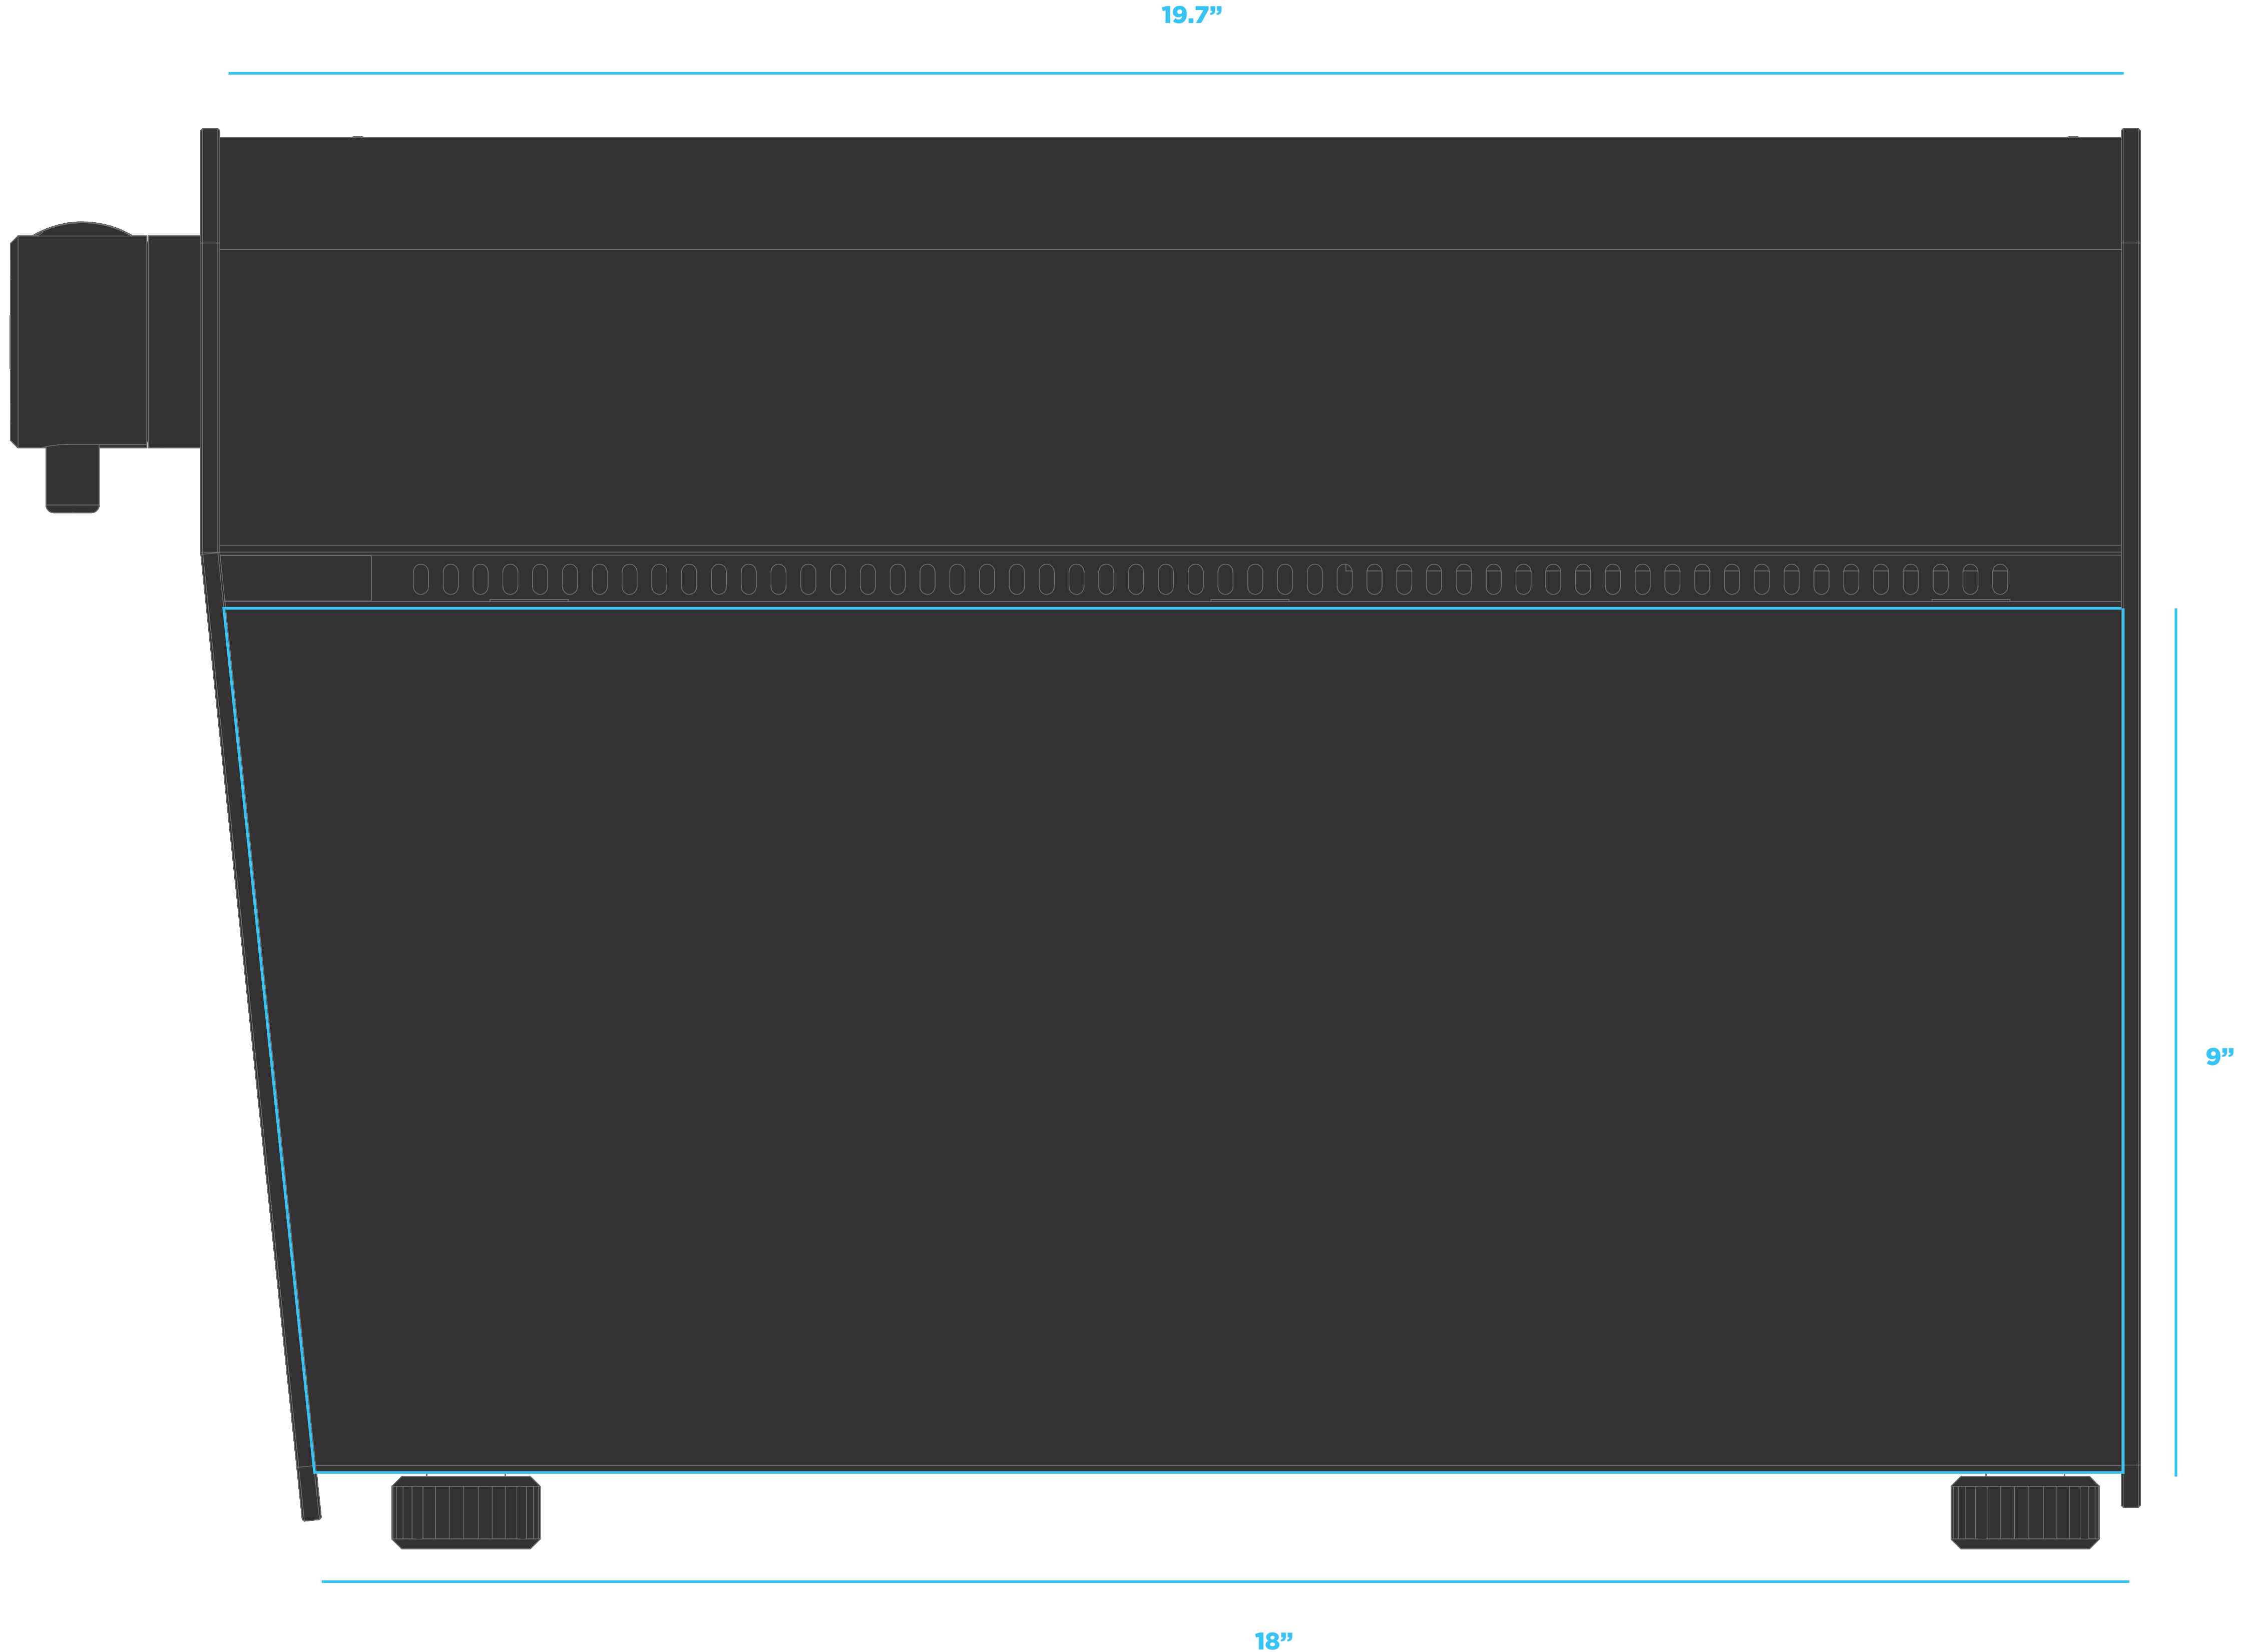

1.96"

10"

9"

DIELINE
RECOMMEND TO STAY
WELL WITHIN DIELINE

MACHINE OUTLINE

PANEL BLACK

LOGO: ON/OFF Circle White

- **DIELINE**
RECOMMEND TO STAY WELL WITHIN DIELINE
- **MACHINE OUTLINE**
- **PANEL BLACK**

LOGO: ON/OFF Circle White

DIELINE
RECOMMEND TO STAY
WELL WITHIN DIELINE

MACHINE OUTLINE

PANEL BLACK

LOGO: ON/OFF Circle White

DIELINE
RECOMMEND TO STAY
WELL WITHIN DIELINE

MACHINE OUTLINE

PANEL BLACK

LOGO: ON/OFF Circle White