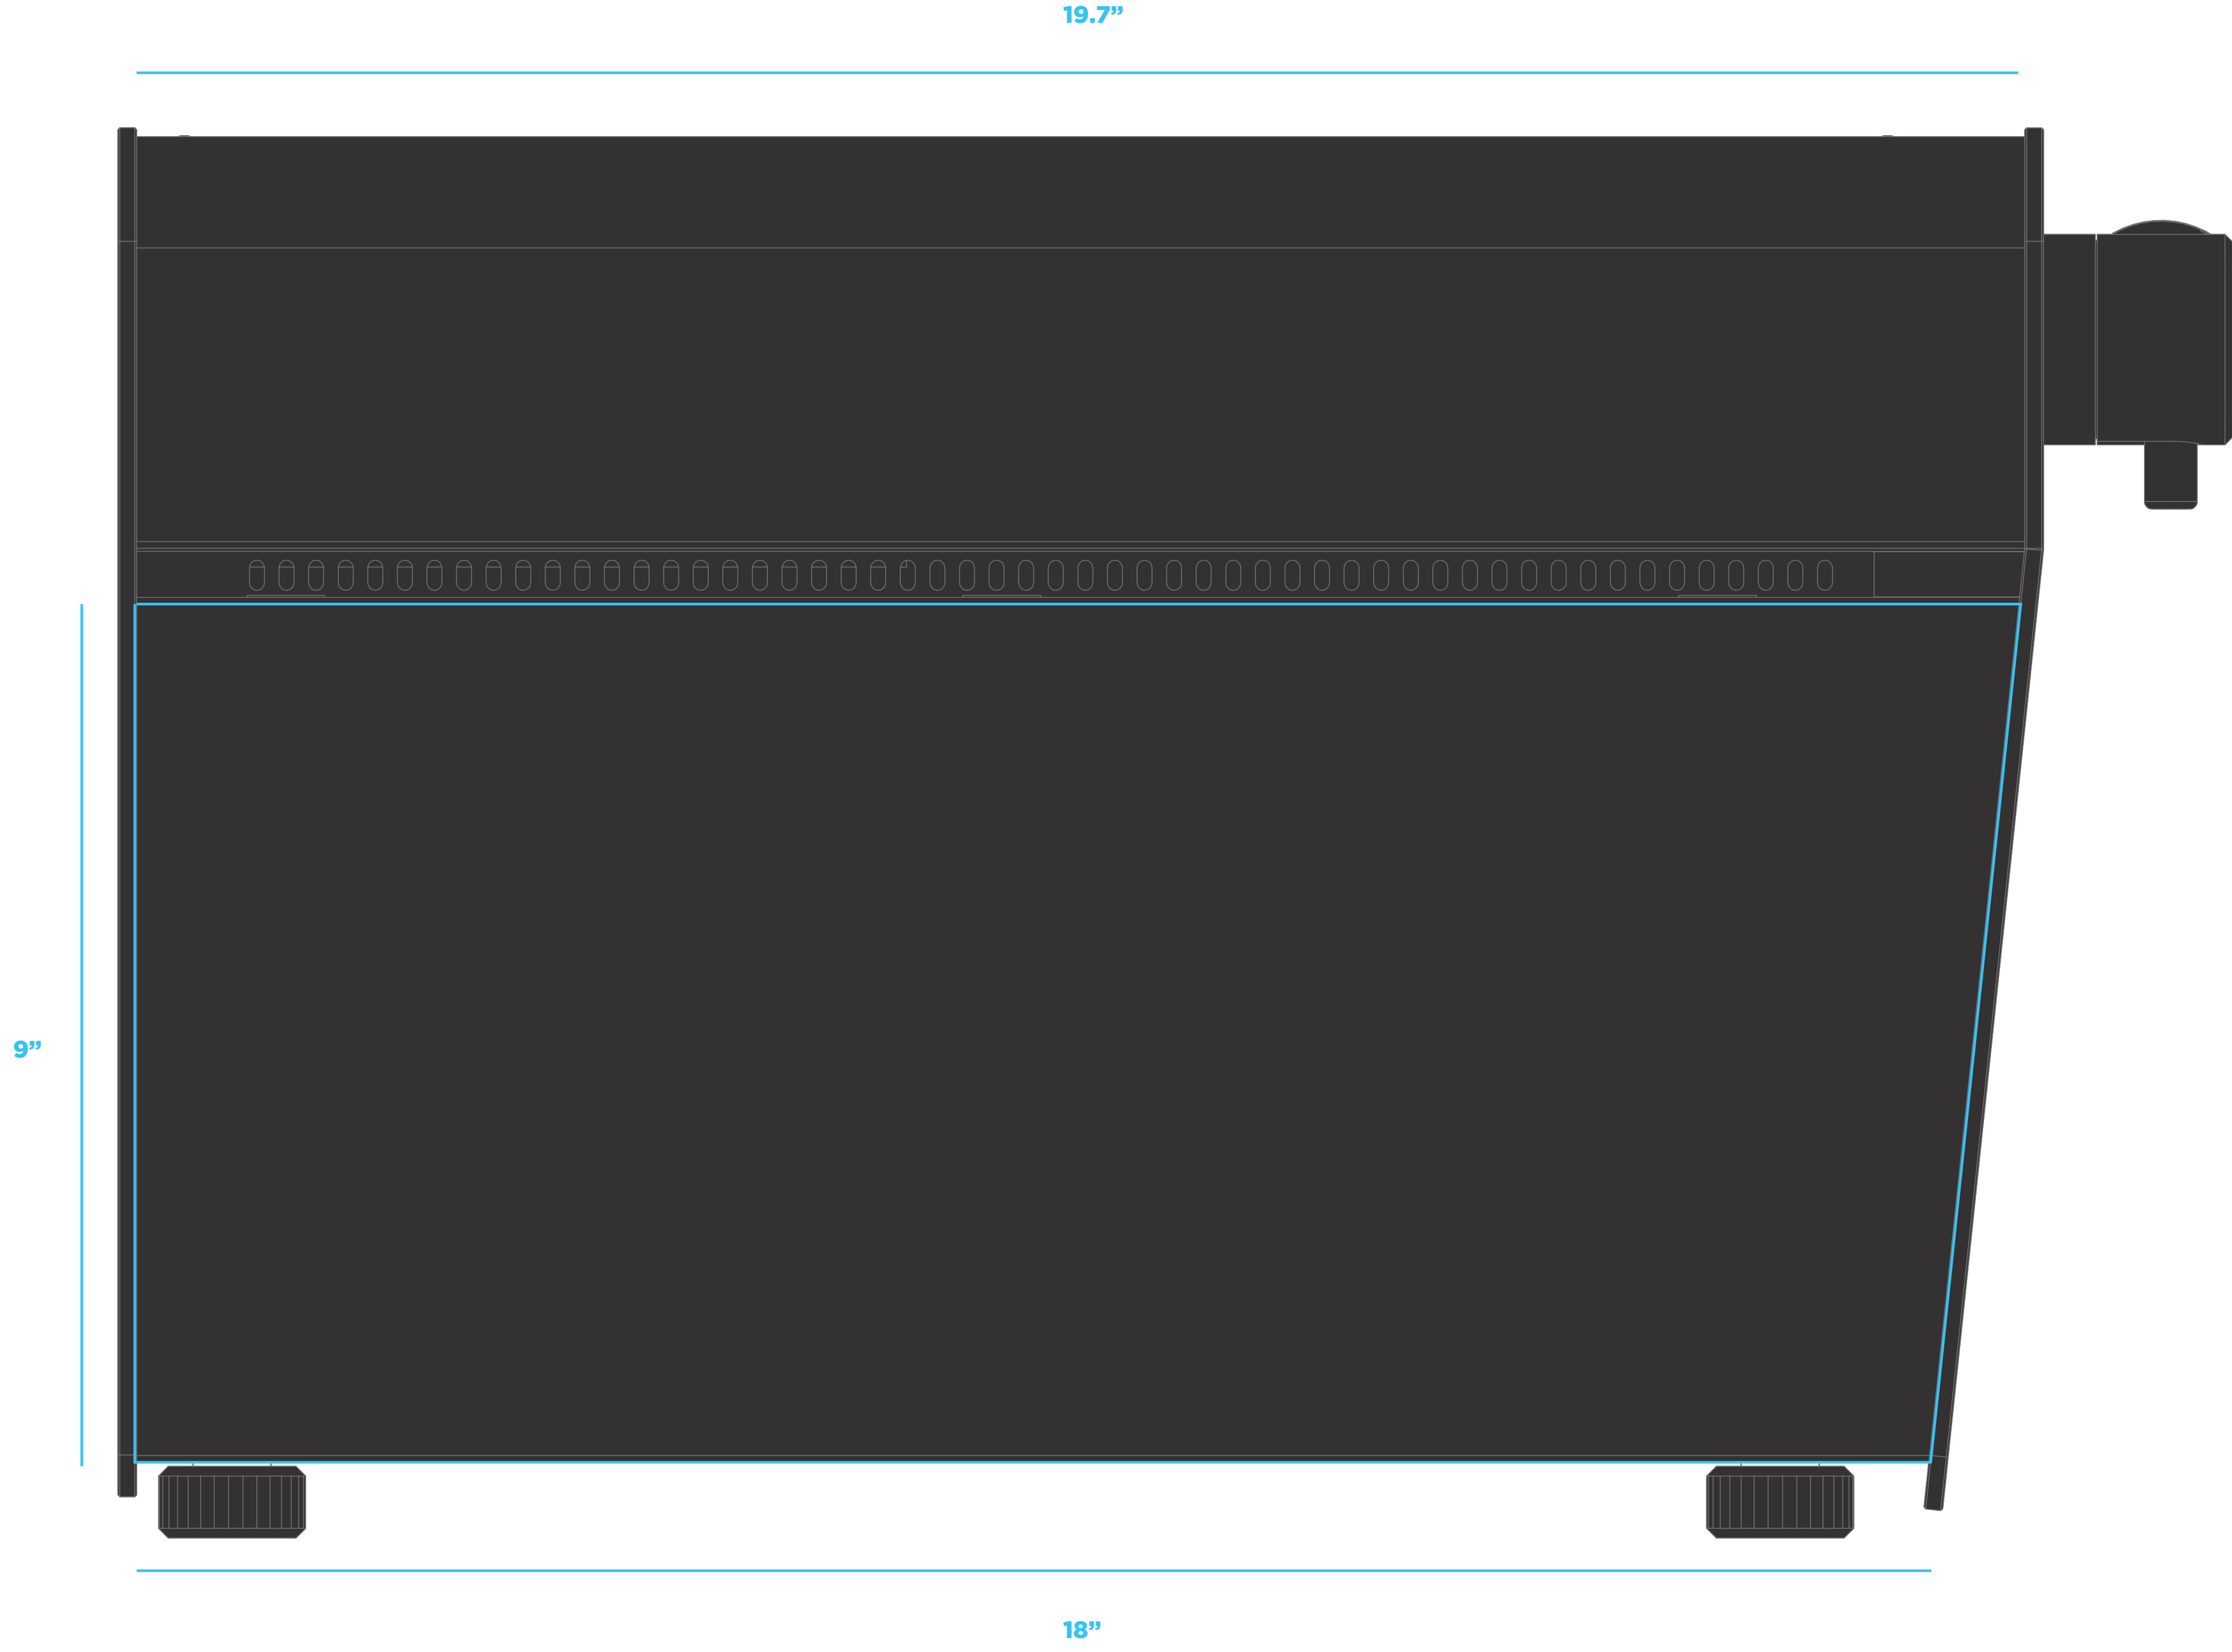

1.96"

10"

9"

DIELINE
RECOMMEND TO STAY
WELL WITHIN DIELINE

MACHINE OUTLINE

PANEL BLACK

LOGO: ON/OFF Circle White

- **DIELINE**
RECOMMEND TO STAY WELL WITHIN DIELINE
- **MACHINE OUTLINE**
- **PANEL BLACK**

LOGO: ON/OFF Circle White

DIELINE
RECOMMEND TO STAY
WELL WITHIN DIELINE

MACHINE OUTLINE

PANEL BLACK

LOGO: ON/OFF Circle White

DIELINE
RECOMMEND TO STAY
WELL WITHIN DIELINE

MACHINE OUTLINE

PANEL BLACK

LOGO: ON/OFF Circle White