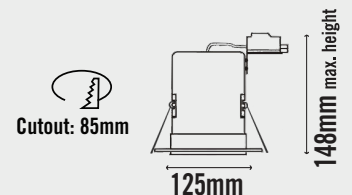

FIREPI270

SPECIFICATION SHEET

DESCRIPTION

- Fire-Rated Matt White IP20 Plaster-in Adjustable Downlight
- Deep Concave Recessed Baffle Reduces Glare
- Lamp usage: GU10 LED or LED Modules
- Lamp Holder Sold Separately: EMCLHGU10EF
- Adheres to BS476
- Part B - Fire Rated 30/60/90 Minute Compliant Tested
- Part C - Moisture Compliant
- Part E - Acoustic Compliant
- Part L Compliant
- 2 Year Warranty

CLASSIFICATION

DIMENSIONS/DRAWING

FINISH

WHITE

Emco House, Units 6-10, Marshgate Drive
Hertford, Hertfordshire, SG13 7JY, UK

Subject to change without prior notice. E & OE.

sales@emcogroup.co.uk Tel: 01992 582033
www.emcogroup.co.uk Fax: 01992 582044