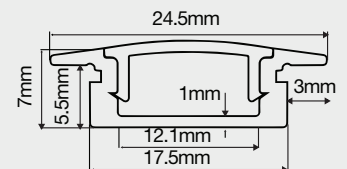

LEDAP2

SPECIFICATION SHEET

DESCRIPTION

- Aluminium LED Recessed Profile for LED Strips
- Available in Matt White or Silver
- Available in 1 or 2 metre lengths
- Comes with 2 caps and 2 mounting clips in 1M

CLASSIFICATION

DIMENSIONS/DRAWING

FINISH

Emco House, Units 6-10, Marshgate Drive
Hertford, Hertfordshire, SG13 7JY, UK

Subject to change without prior notice. E & OE.

sales5@emcogroup.co.uk Tel: 01992 582033
www.emcogroup.co.uk Fax: 01992 582044