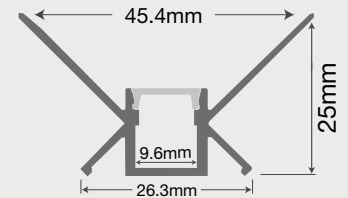

LEDAP7

SPECIFICATION SHEET

DESCRIPTION

- Aluminium Int-Corner Plaster-In LED Profile for LED Strips
- Available in Silver
- Available in 1 or 2 metre lengths
- Comes with 2 caps and 2 mounting clips in 1M, 3 caps and 3 Mounting clips in 2M

CLASSIFICATION

CE  RoHS

DIMENSIONS/DRAWING

FINISH

SILVER

Emco House, Units 6-10, Marshgate Drive
Hertford, Hertfordshire, SG13 7JY, UK

Subject to change without prior notice. E & OE.

sales5@emcogroup.co.uk Tel: 01992 582033
www.emcogroup.co.uk Fax: 01992 582044