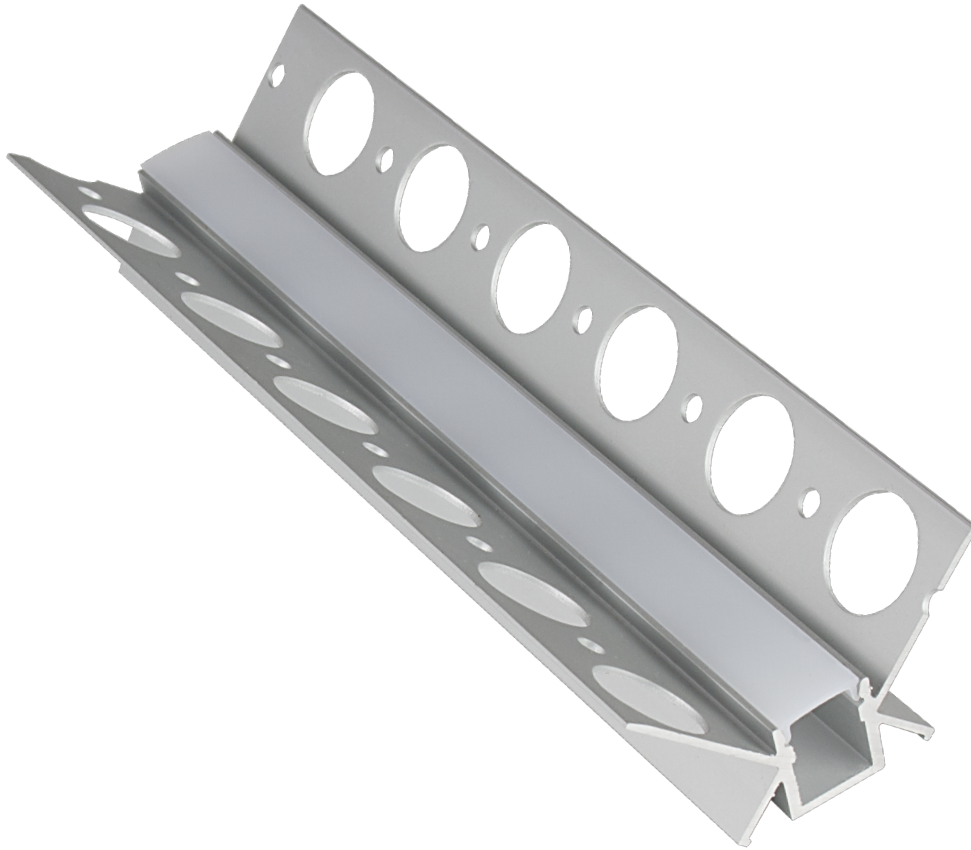

LEDAP7

SPECIFICATION SHEET

DESCRIPTION

- Aluminium Int-Corner Plaster-In LED Profile for LED Strips
- Available in Silver
- Available in 1 or 2 metre lengths
- Comes with 2 caps and 2 mounting clips in 1M, 3 caps and 3 Mounting clips in 2M

CLASSIFICATION

CE  RoHS

DIMENSIONS/DRAWING

FINISH

SILVER

Emco House, Units 6-10, Marshgate Drive
Hertford, Hertfordshire, SG13 7JY, UK

Subject to change without prior notice. E & OE.

sales5@emcogroup.co.uk Tel: 01992 582033
www.emcogroup.co.uk Fax: 01992 582044