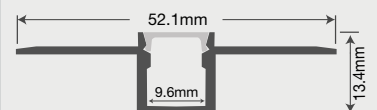

LEDAP5

SPECIFICATION SHEET

DESCRIPTION

- Aluminium Central Plaster-In LED Profile for LED Strips
- Available in Silver
- Available in 2.5 metre lengths
- Comes with 2 caps

CLASSIFICATION

CE  RoHS

DIMENSIONS/DRAWING