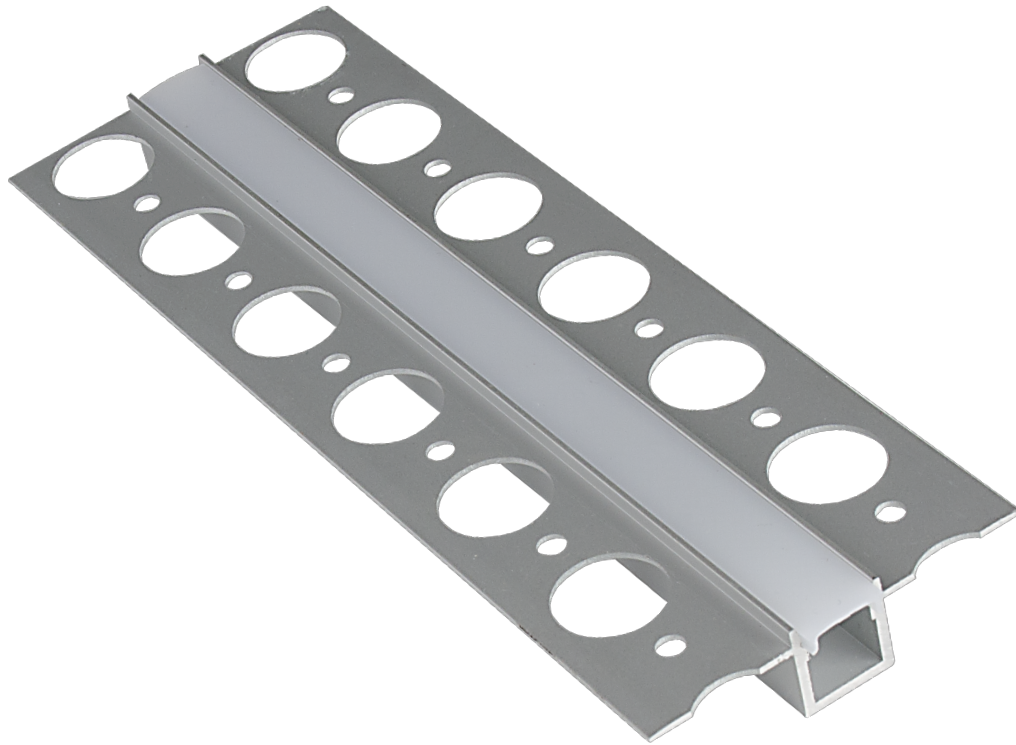

LEDAP5

SPECIFICATION SHEET

DESCRIPTION

- Aluminium Central Plaster-In LED Profile for LED Strips
- Available in Silver
- Available in 2.5 metre lengths
- Comes with 2 caps

CLASSIFICATION

CE  RoHS

DIMENSIONS/DRAWING