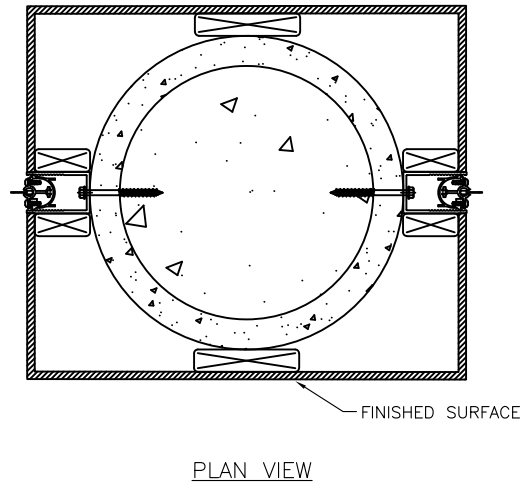

ELEVATION VIEW

SECTION "a-a"

**SECTION VIEW OF ROLL DOWN SCREEN ASSEMBLY
CONNECTION (BOTTOM ACCESS PANEL)**

Rev.	Revision	Date	By

DRAWN BY:	SCALE: N.T.S.	DATE: 2-25-20
© 2019 SUNPRO MOTORIZED AWNINGS & SCREENS		RECESSED INSTALLATION

A-01

SECTION "b-b"
PARTIAL PLAN VIEW OF ROLL DOWN SCREEN
ASSEMBLY CONNECTION TO COLUMNS-FLANGE MOUNT

SECTION "b-b"
PARTIAL PLAN VIEW OF ROLL DOWN SCREEN
ASSEMBLY CONNECTION TO COLUMNS-WEB MOUNT

SECTION "b-b"
PARTIAL PLAN VIEW OF ROLL DOWN SCREEN
ASSEMBLY CONNECTION TO COLUMNS-WEB MOUNT

ELEVATION VIEW

PLAN VIEW

SECTION "b-b"

PARTIAL PLAN VIEW OF ROLL DOWN SCREEN ASSEMBLY CONNECTION TO COLUMNS-WEB MOUNT

SECTION "a-a"

SECTION VIEW OF ROLL DOWN SCREEN ASSEMBLY CONNECTION (SIDE ACCESS PANEL)

PLAN VIEW

A-03

Recessed Motorized Retractable Wall Screen Exploded Schematic View

FOR ILLUSTRATION PURPOSES ONLY - ONLY CROSS SECTIONS DRAWN TO SCALE

SCREEN ASSEMBLY
SCALE: 3" = 1'-0"

SECTION VIEW A
SCALE: 3" = 1'-0"