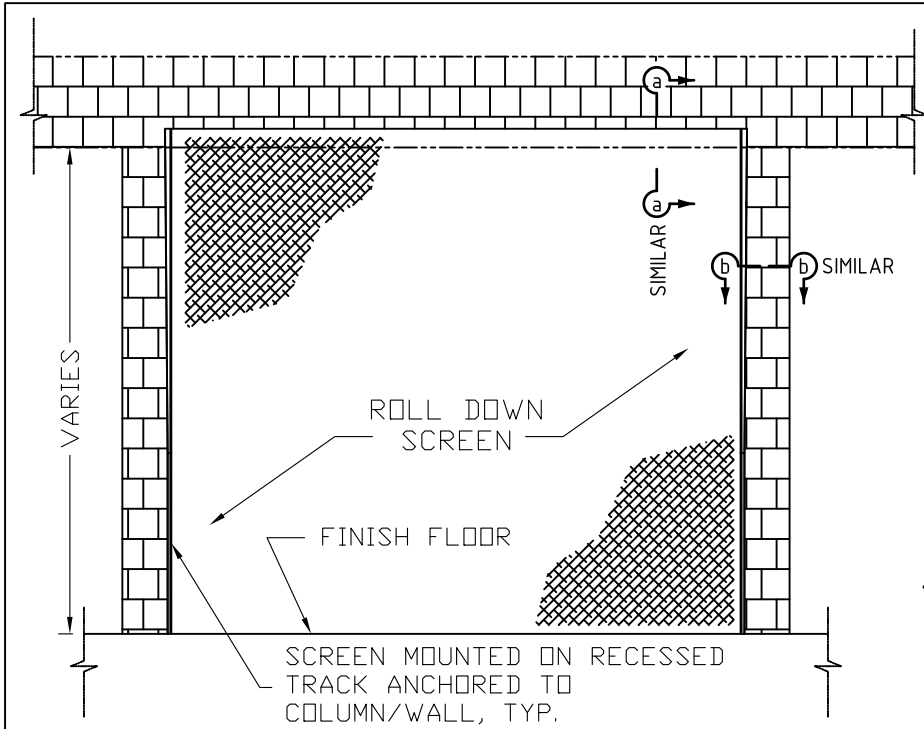

SECTION "b-b"

PARTIAL PLAN VIEW OF ROLL DOWN SCREEN ASSEMBLY CONNECTION TO COLUMNS-WEB MOUNT

ELEVATION VIEW