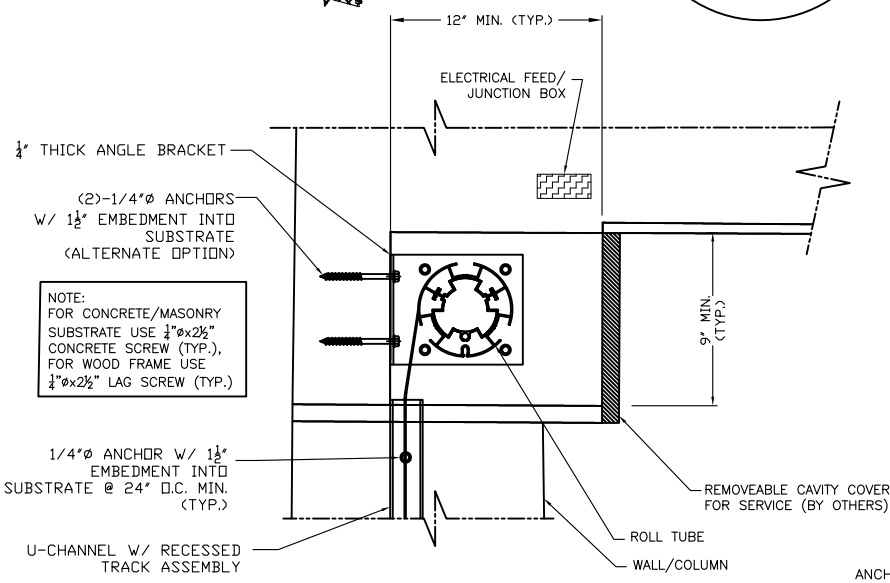

A-01

SECTION "b-b"
PARTIAL PLAN VIEW OF ROLL DOWN SCREEN
ASSEMBLY CONNECTION TO COLUMNS-FLANGE MOUNT

SECTION "b-b"
PARTIAL PLAN VIEW OF ROLL DOWN SCREEN
ASSEMBLY CONNECTION TO COLUMNS-WEB MOUNT

SECTION "b-b"
PARTIAL PLAN VIEW OF ROLL DOWN SCREEN
ASSEMBLY CONNECTION TO COLUMNS-WEB MOUNT

Rev.	Revision	Date	By

DRAWN BY:	SCALE: N.T.S.	DATE: 2-25-20
© 2019 SUNPRO MOTORIZED AWNINGS & SCREENS		
RECESSED INSTALLATION		

A-02

PLAN VIEW

SECTION "b-b"

PARTIAL PLAN VIEW OF ROLL DOWN SCREEN ASSEMBLY CONNECTION TO COLUMNS-WEB MOUNT

ELEVATION VIEW

PLAN VIEW

SECTION "b-b"

PARTIAL PLAN VIEW OF ROLL DOWN SCREEN ASSEMBLY CONNECTION TO COLUMNS-WEB MOUNT

SECTION "a-a"

SECTION VIEW OF ROLL DOWN SCREEN ASSEMBLY CONNECTION (SIDE ACCESS PANEL)

PLAN VIEW

A-03

Recessed Motorized Retractable Wall Screen Exploded Schematic View

FOR ILLUSTRATION PURPOSES ONLY - ONLY CROSS SECTIONS DRAWN TO SCALE

SCREEN ASSEMBLY
SCALE: 3" = 1'-0"

SECTION VIEW A
SCALE: 3" = 1'-0"