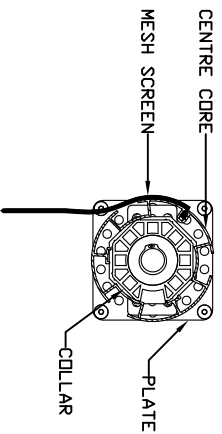

ELEVATION VIEW

PLAN VIEW

SECTION "b-b"

PARTIAL PLAN VIEW OF ROLL DOWN SCREEN ASSEMBLY CONNECTION TO COLUMNS-WEB MOUNT

SECTION "a-a"

SECTION VIEW OF ROLL DOWN SCREEN ASSEMBLY CONNECTION (SIDE ACCESS PANEL)

PLAN VIEW

SECTION "b-b"

PARTIAL PLAN VIEW OF ROLL DOWN SCREEN ASSEMBLY CONNECTION TO COLUMNS-FLANGE MOUNT

Rev.	Revision	Date	By

DRAWN BY:	SCALE: N.T.S.	DATE: 2-25-20
© 2019 SUNPRO MOTORIZED AWNINGS & SCREENS		

RECESSED INSTALLATION

A-03

Recessed Motorized Retractable Wall Screen Exploded Schematic View

FOR ILLUSTRATION PURPOSES ONLY - ONLY CROSS SECTIONS DRAWN TO SCALE

SCREEN ASSEMBLY
SCALE: 3" = 1'-0"

SECTION VIEW A
SCALE: 3" = 1'-0"

SECTION VIEW B
SCALE: 3" = 1'-0"

Rev.	Revision	Date	By

DRAWN BY:	SCALE: N.T.S.	DATE:
© 2019 SUNPRO MOTORIZED AWNINGS & SCREENS		
RECESSED INSTALLATION		

SECTION "a-a"
SECTION VIEW OF DUAL UNITS ROLL DOWN SCREEN
ASSEMBLY CONNECTION (BOTTOM ACCESS PANEL)