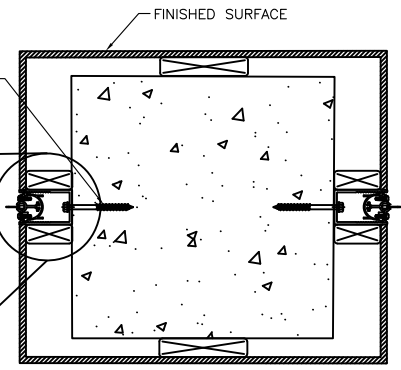

A-01

SECTION "b-b"
PARTIAL PLAN VIEW OF ROLL DOWN SCREEN
ASSEMBLY CONNECTION TO COLUMNS-FLANGE MOUNT

SECTION "b-b"
PARTIAL PLAN VIEW OF ROLL DOWN SCREEN
ASSEMBLY CONNECTION TO COLUMNS-WEB MOUNT

SECTION "b-b"
PARTIAL PLAN VIEW OF ROLL DOWN SCREEN
ASSEMBLY CONNECTION TO COLUMNS-WEB MOUNT

ELEVATION VIEW

PLAN VIEW

SECTION "b-b"

PARTIAL PLAN VIEW OF ROLL DOWN SCREEN ASSEMBLY CONNECTION TO COLUMNS-WEB MOUNT

SECTION "a-a"

SECTION VIEW OF ROLL DOWN SCREEN ASSEMBLY CONNECTION (SIDE ACCESS PANEL)

PLAN VIEW

A-03

Recessed Motorized Retractable Wall Screen Exploded Schematic View

FOR ILLUSTRATION PURPOSES ONLY - ONLY CROSS SECTIONS DRAWN TO SCALE

SCREEN ASSEMBLY
SCALE: 3" = 1'-0"

SECTION VIEW A
SCALE: 3" = 1'-0"