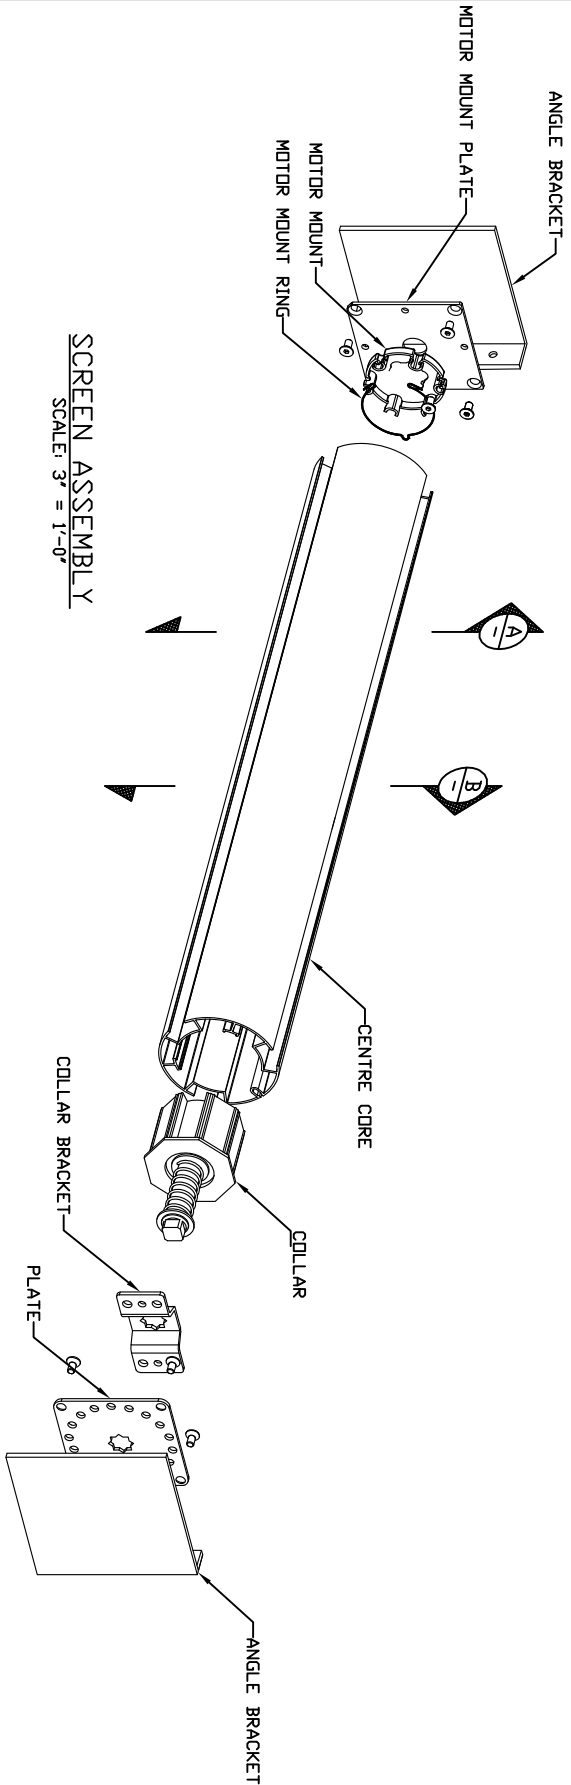

A-01

SECTION "b-b"
PARTIAL PLAN VIEW OF ROLL DOWN SCREEN
ASSEMBLY CONNECTION TO COLUMNS-FLANGE MOUNT

SECTION "b-b"
PARTIAL PLAN VIEW OF ROLL DOWN SCREEN
ASSEMBLY CONNECTION TO COLUMNS-WEB MOUNT

SECTION "b-b"
PARTIAL PLAN VIEW OF ROLL DOWN SCREEN
ASSEMBLY CONNECTION TO COLUMNS-WEB MOUNT

ELEVATION VIEW

PLAN VIEW

SECTION "b-b"

PARTIAL PLAN VIEW OF ROLL DOWN SCREEN ASSEMBLY CONNECTION TO COLUMNS-WEB MOUNT

SECTION "a-a"

SECTION VIEW OF ROLL DOWN SCREEN ASSEMBLY CONNECTION (SIDE ACCESS PANEL)

PLAN VIEW

SECTION "b-b"

PARTIAL PLAN VIEW OF ROLL DOWN SCREEN ASSEMBLY CONNECTION TO COLUMNS-FLANGE MOUNT

Rev.	Revision	Date	By

DRAWN BY:	SCALE: N.T.S.	DATE: 2-25-20
© 2019 SUNPRO MOTORIZED AWNINGS & SCREENS		

RECESSED INSTALLATION

A-03

Recessed Motorized Retractable Wall Screen Exploded Schematic View

FOR ILLUSTRATION PURPOSES ONLY - ONLY CROSS SECTIONS DRAWN TO SCALE

SCREEN ASSEMBLY
SCALE: 3" = 1'-0"

SECTION VIEW A
SCALE: 3" = 1'-0"