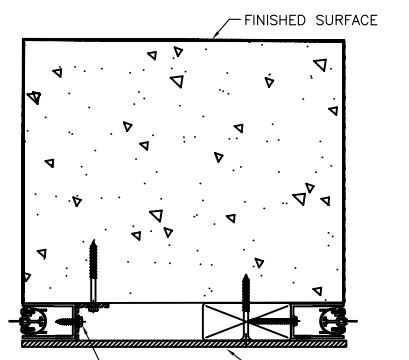

ELEVATION VIEW

PLAN VIEW

SECTION "b-b"

PARTIAL PLAN VIEW OF ROLL DOWN SCREEN ASSEMBLY CONNECTION TO COLUMNS-WEB MOUNT

SECTION "a-a"

SECTION VIEW OF ROLL DOWN SCREEN ASSEMBLY CONNECTION (SIDE ACCESS PANEL)

PLAN VIEW

A-03

Recessed Motorized Retractable Wall Screen Exploded Schematic View

FOR ILLUSTRATION PURPOSES ONLY - ONLY CROSS SECTIONS DRAWN TO SCALE

SCREEN ASSEMBLY
SCALE: 3" = 1'-0"

SECTION VIEW A
SCALE: 3" = 1'-0"