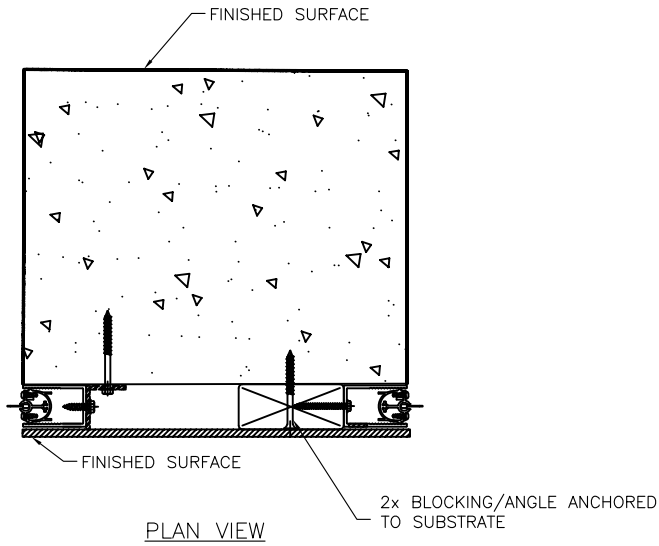

ELEVATION VIEW

SECTION "a-a"

**SECTION VIEW OF ROLL DOWN SCREEN ASSEMBLY
CONNECTION (BOTTOM ACCESS PANEL)**

Rev.	Revision	Date	By

DRAWN BY:	SCALE: N.T.S.	DATE: 2-25-20
© 2019 SUNPRO MOTORIZED AWNINGS & SCREENS		RECESSED INSTALLATION

A-01

SECTION "b-b"
PARTIAL PLAN VIEW OF ROLL DOWN SCREEN
ASSEMBLY CONNECTION TO COLUMNS-FLANGE MOUNT

SECTION "b-b"
PARTIAL PLAN VIEW OF ROLL DOWN SCREEN
ASSEMBLY CONNECTION TO COLUMNS-WEB MOUNT

SECTION "b-b"
PARTIAL PLAN VIEW OF ROLL DOWN SCREEN
ASSEMBLY CONNECTION TO COLUMNS-WEB MOUNT

A-03

Recessed Motorized Retractable Wall Screen Exploded Schematic View

FOR ILLUSTRATION PURPOSES ONLY - ONLY CROSS SECTIONS DRAWN TO SCALE

SCREEN ASSEMBLY
SCALE: 3" = 1'-0"

SECTION VIEW A
SCALE: 3" = 1'-0"