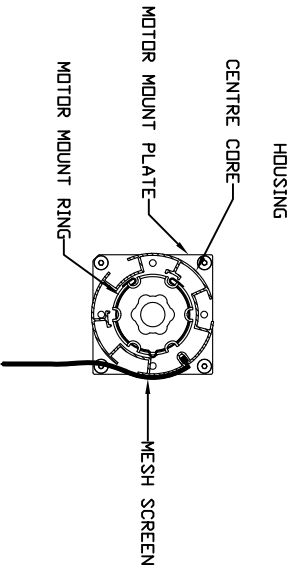

A-01

SECTION "b-b"
PARTIAL PLAN VIEW OF ROLL DOWN SCREEN
ASSEMBLY CONNECTION TO COLUMNS-FLANGE MOUNT

SECTION "b-b"
PARTIAL PLAN VIEW OF ROLL DOWN SCREEN
ASSEMBLY CONNECTION TO COLUMNS-WEB MOUNT

SECTION "b-b"
PARTIAL PLAN VIEW OF ROLL DOWN SCREEN
ASSEMBLY CONNECTION TO COLUMNS-WEB MOUNT

ELEVATION VIEW

PLAN VIEW

SECTION "b-b"

PARTIAL PLAN VIEW OF ROLL DOWN SCREEN ASSEMBLY CONNECTION TO COLUMNS-WEB MOUNT

SECTION "a-a"

SECTION VIEW OF ROLL DOWN SCREEN ASSEMBLY CONNECTION (SIDE ACCESS PANEL)

PLAN VIEW

SECTION "b-b"

PARTIAL PLAN VIEW OF ROLL DOWN SCREEN ASSEMBLY CONNECTION TO COLUMNS-FLANGE MOUNT

Rev.	Revision	Date	By

DRAWN BY:	SCALE: N.T.S.	DATE: 2-25-20
© 2019 SUNPRO MOTORIZED AWNINGS & SCREENS		

RECESSED INSTALLATION

A-03

Recessed Motorized Retractable Wall Screen Exploded Schematic View

FOR ILLUSTRATION PURPOSES ONLY - ONLY CROSS SECTIONS DRAWN TO SCALE

SCREEN ASSEMBLY
SCALE: 3" = 1'-0"

SECTION VIEW A
SCALE: 3" = 1'-0"