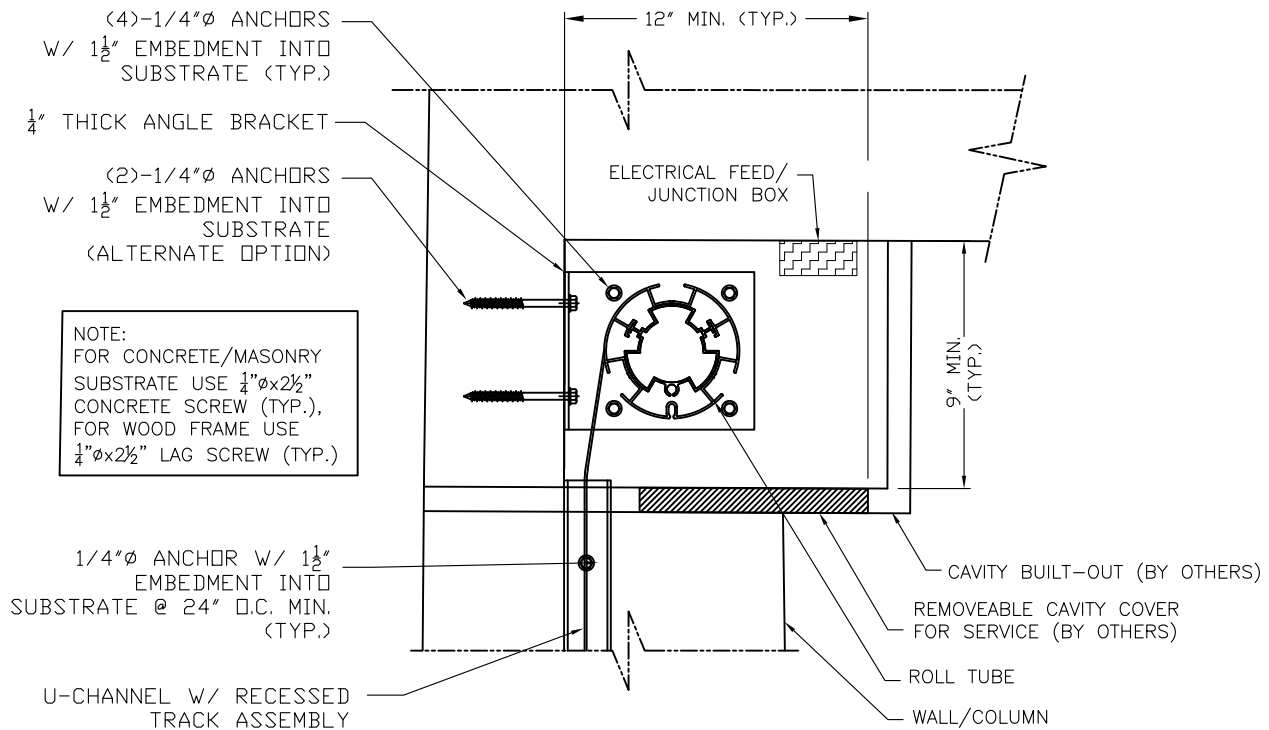

ELEVATION VIEW

SECTION "a-a"

**SECTION VIEW OF ROLL DOWN SCREEN ASSEMBLY
CONNECTION (BOTTOM ACCESS PANEL)**

Rev.	Revision	Date	By

DRAWN BY:	SCALE: N.T.S.	DATE: 2-25-20
© 2019 SUNPRO MOTORIZED AWNINGS & SCREENS		RECESSED INSTALLATION

A-01

SECTION "b-b"
PARTIAL PLAN VIEW OF ROLL DOWN SCREEN
ASSEMBLY CONNECTION TO COLUMNS-FLANGE MOUNT

SECTION "b-b"
PARTIAL PLAN VIEW OF ROLL DOWN SCREEN
ASSEMBLY CONNECTION TO COLUMNS-WEB MOUNT

SECTION "b-b"
PARTIAL PLAN VIEW OF ROLL DOWN SCREEN
ASSEMBLY CONNECTION TO COLUMNS-WEB MOUNT

ELEVATION VIEW

PLAN VIEW

SECTION "b-b"

PARTIAL PLAN VIEW OF ROLL DOWN SCREEN ASSEMBLY CONNECTION TO COLUMNS-WEB MOUNT

SECTION "a-a"

SECTION VIEW OF ROLL DOWN SCREEN ASSEMBLY CONNECTION (SIDE ACCESS PANEL)

PLAN VIEW

A-03

Recessed Motorized Retractable Wall Screen Exploded Schematic View

FOR ILLUSTRATION PURPOSES ONLY - ONLY CROSS SECTIONS DRAWN TO SCALE

SCREEN ASSEMBLY
SCALE: 3" = 1'-0"

SECTION VIEW A
SCALE: 3" = 1'-0"