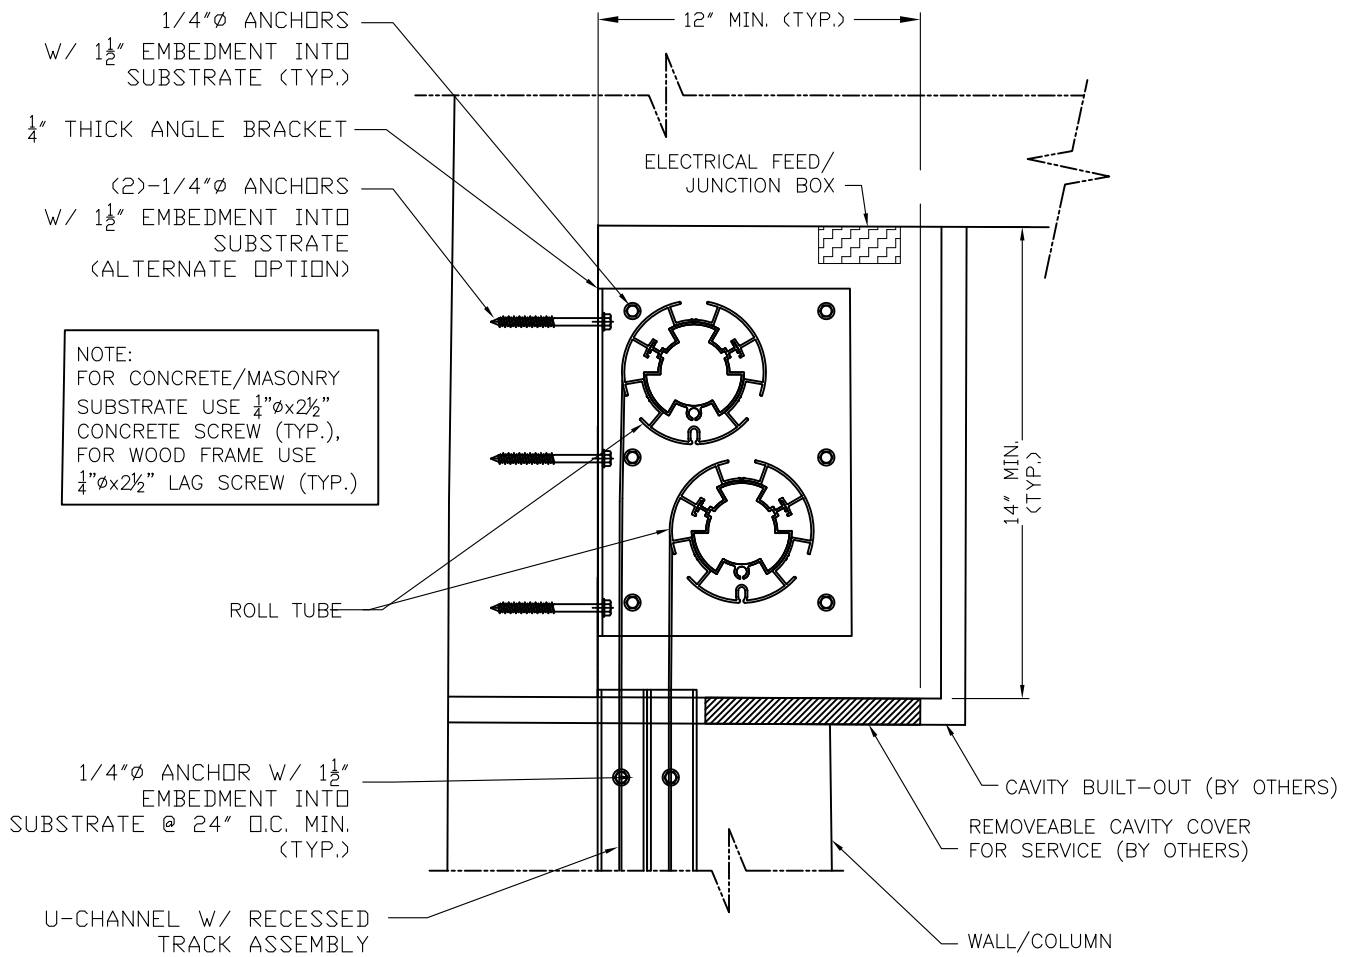

A-03

Recessed Motorized Retractable Wall Screen Exploded Schematic View

FOR ILLUSTRATION PURPOSES ONLY - ONLY CROSS SECTIONS DRAWN TO SCALE

SCREEN ASSEMBLY
SCALE: 3" = 1'-0"

SECTION VIEW A
SCALE: 3" = 1'-0"

SECTION VIEW B
SCALE: 3" = 1'-0"

Rev.	Revision	Date	By

DRAWN BY:	SCALE: N.T.S.	DATE:
© 2019 SUNPRO MOTORIZED AWNINGS & SCREENS		
RECESSED INSTALLATION		

SECTION "a-a"
SECTION VIEW OF DUAL UNITS ROLL DOWN SCREEN
ASSEMBLY CONNECTION (BOTTOM ACCESS PANEL)