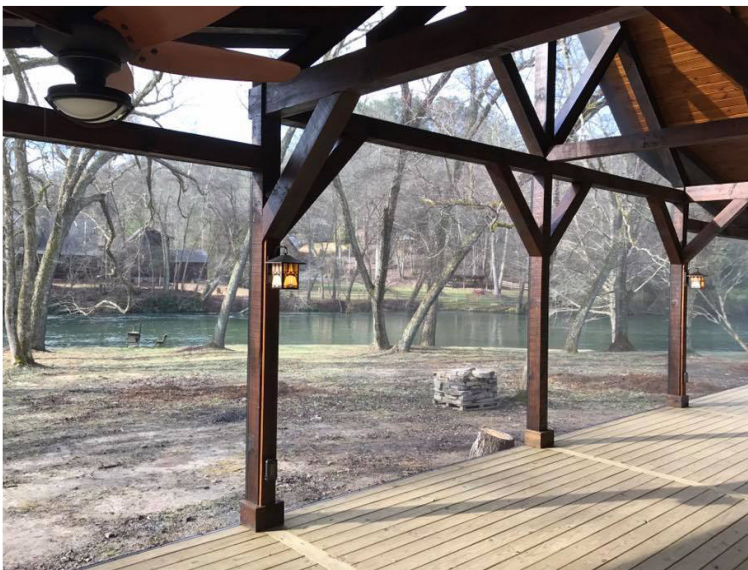

SCREEN FABRIC AVAILABLE SIZES

UltraVue[®] 2

UltraVue[®] 2 #1818 48"x100'
UltraVue[®] 2 #1818 60"x100'
UltraVue[®] 2 #1818 72"x100'
UltraVue[®] 2 #1818 96"x100'

BetterVue[®]

BetterVue[®] #1818 48"x100'
BetterVue[®] #1818 60"x100'
BetterVue[®] #1818 72"x100'
BetterVue[®] #1818 84"x100'
BetterVue[®] #1818 96"x100'
BetterVue[®] #1818 108"x100'