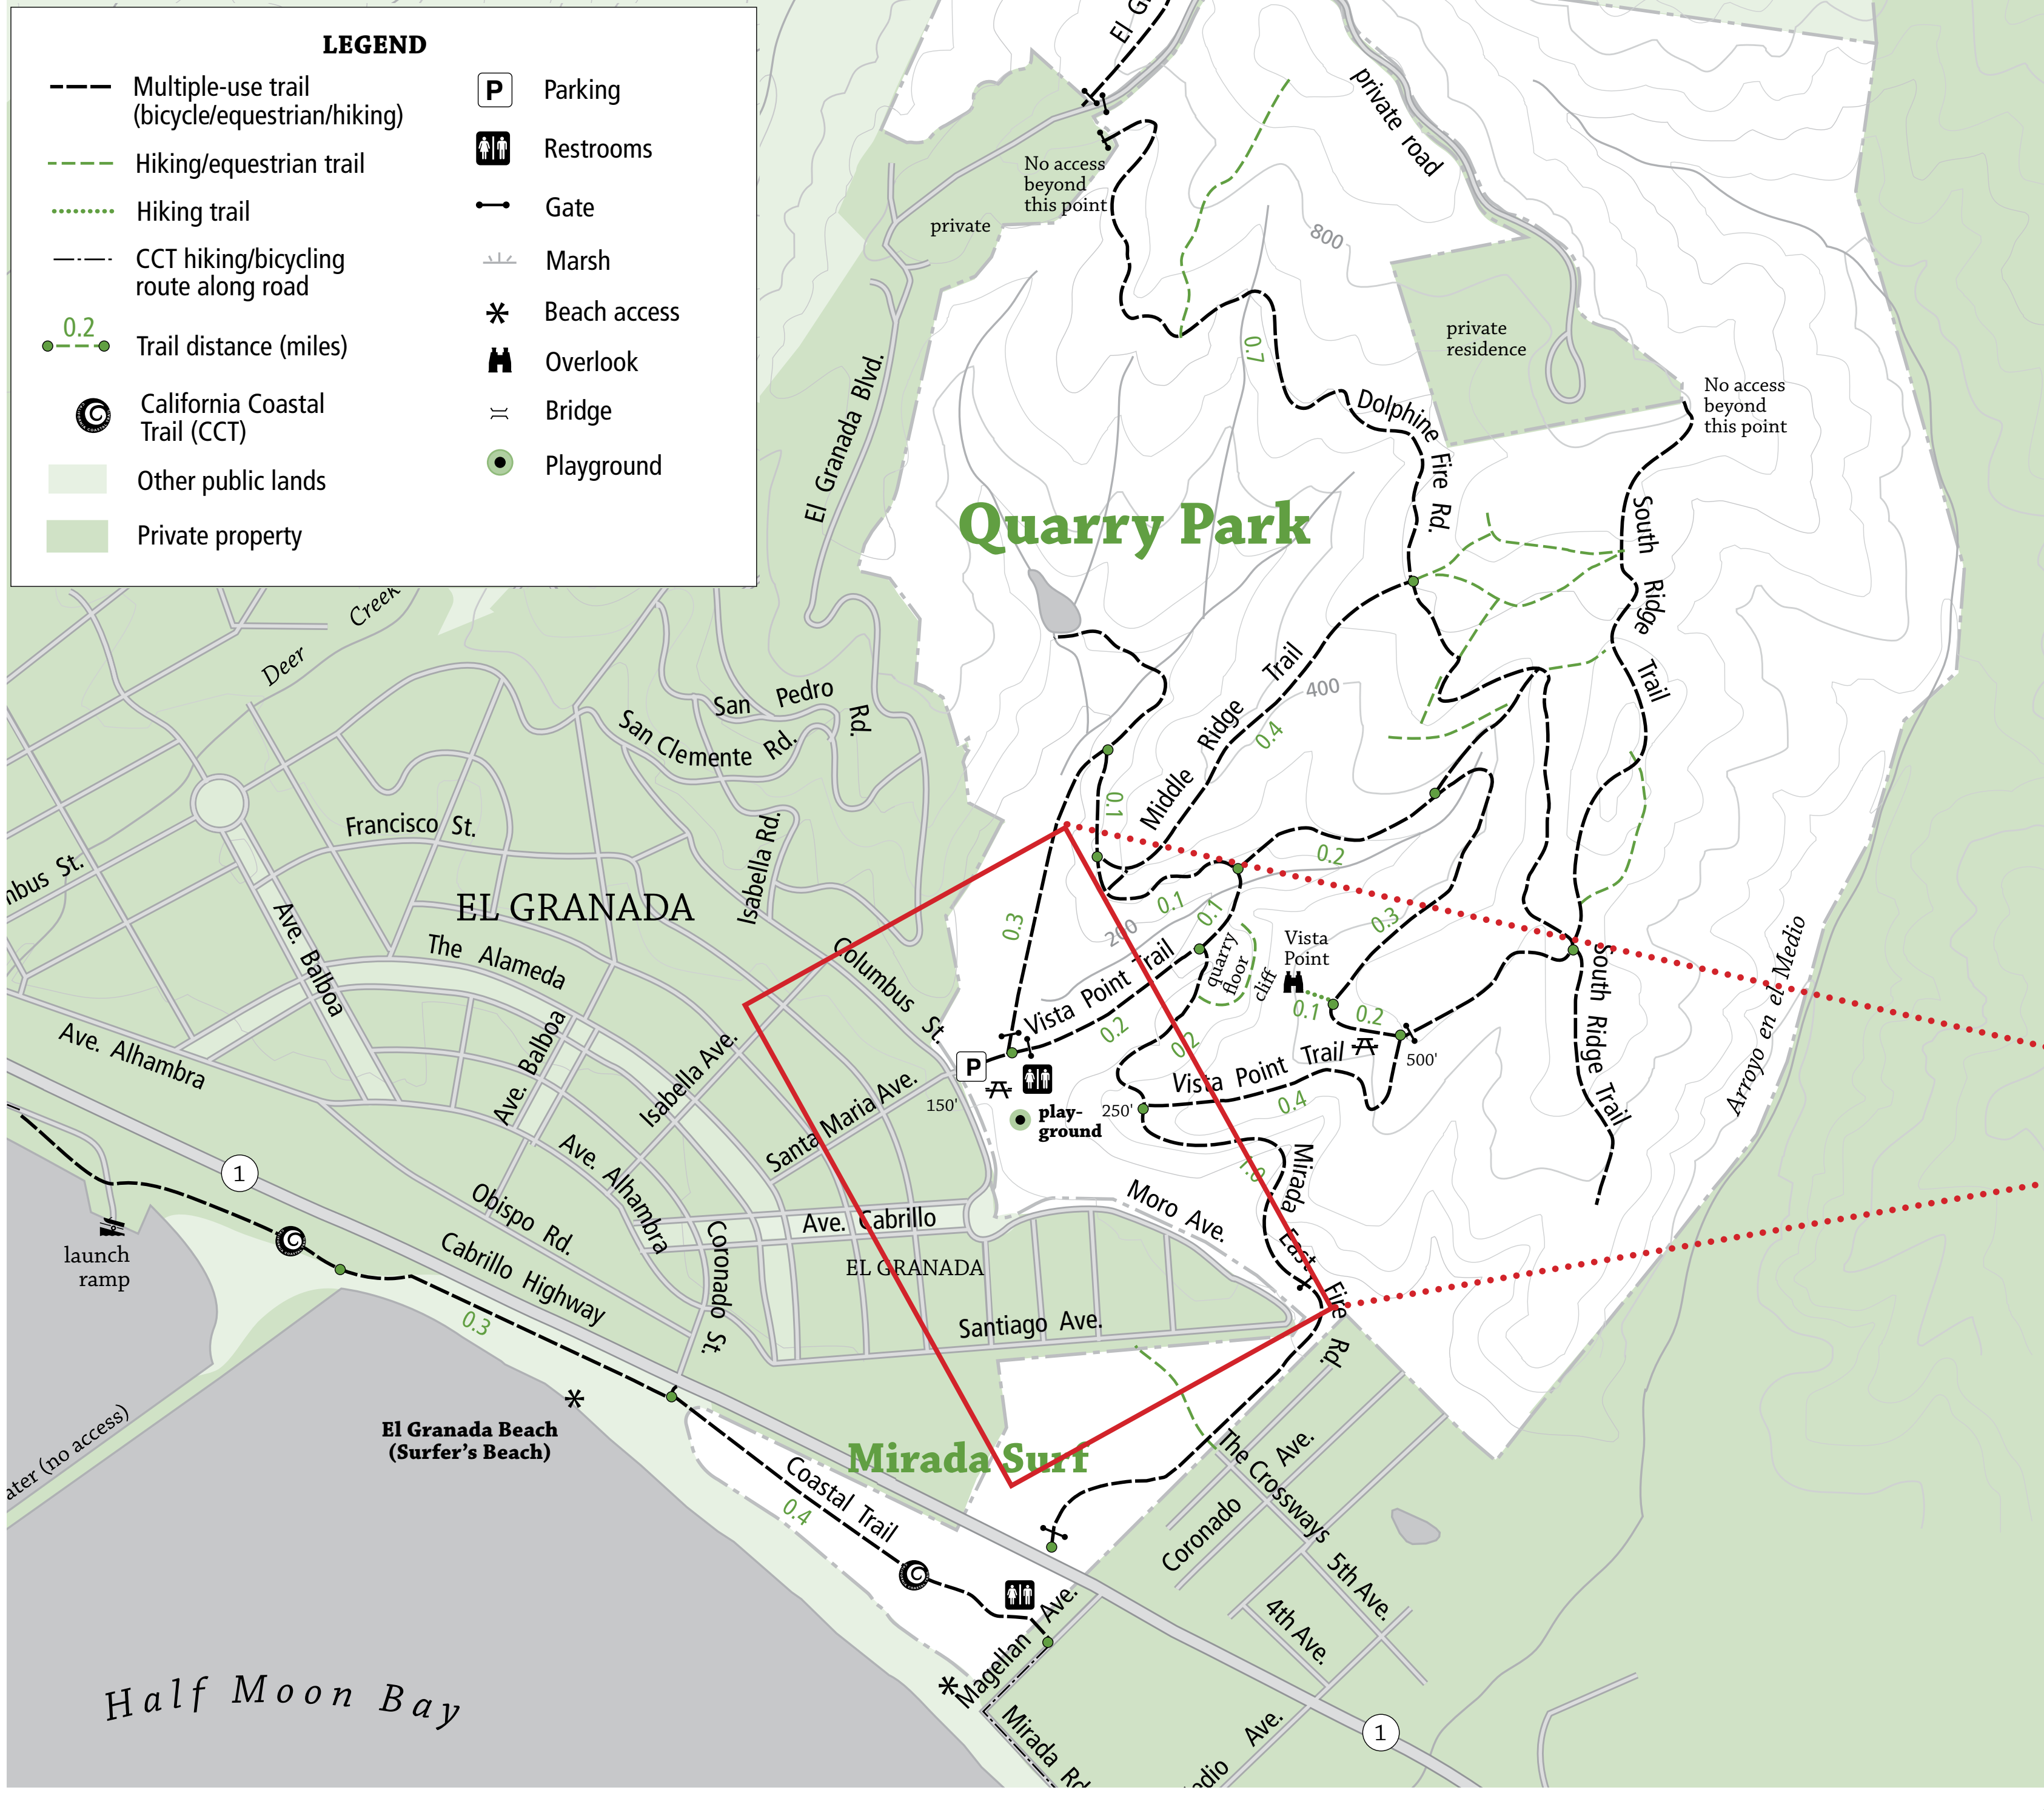

Figure X. Biological Communities

San Mateo County Quarry Park Master Plan
San Mateo County, California

Map Prepared Date: 6/26/2017
Map Prepared By: mrochelle
Base Source: Esri Streaming - NAIP 2014
Data Source(s): WRA

TRAILS MAP

EXISTING

PROPOSED DRAFT

EXISTING CONDITIONS

Quarry Park and Mirada Surf

Area enlarged above (rotated, see north arrow)

ALTERNATIVE I

USE	LOCATION		
	Meadow (Garden Side)	Meadow (Playground Side)	Mirada Surf (East)
Fenced Off-Leash Dog Park	X		
Pump Track	X		
Bocce		X	
Horseshoes		X	
Pickleball		X	
Disk Golf	Approximate extents as shown on map		

Area enlarged above (rotated, see north arrow)

ALTERNATIVE 2

USE	LOCATION		
	Meadow (Garden Side)	Meadow (Playground Side)	Mirada Surf (East)
Fenced Off-Leash Dog Park	None - Possible off-leash trails/days/times		
Pump Track			X
Bocce		X	
Horseshoes		X	
Pickleball		X	
Disk Golf	Approximate extents as shown on map		

Area enlarged above (rotated, see north arrow)

ALTERNATIVE 3

USE	LOCATION		
	Meadow (Garden Side)	Meadow (Playground Side)	Mirada Surf (East)
Fenced Off-Leash Dog Park	None - Possible off-leash trails/days/times		
Pump Track	X		
Bocce		X	
Horseshoes		X	
Pickleball		X	
Disk Golf	Approximate extents as shown on map		