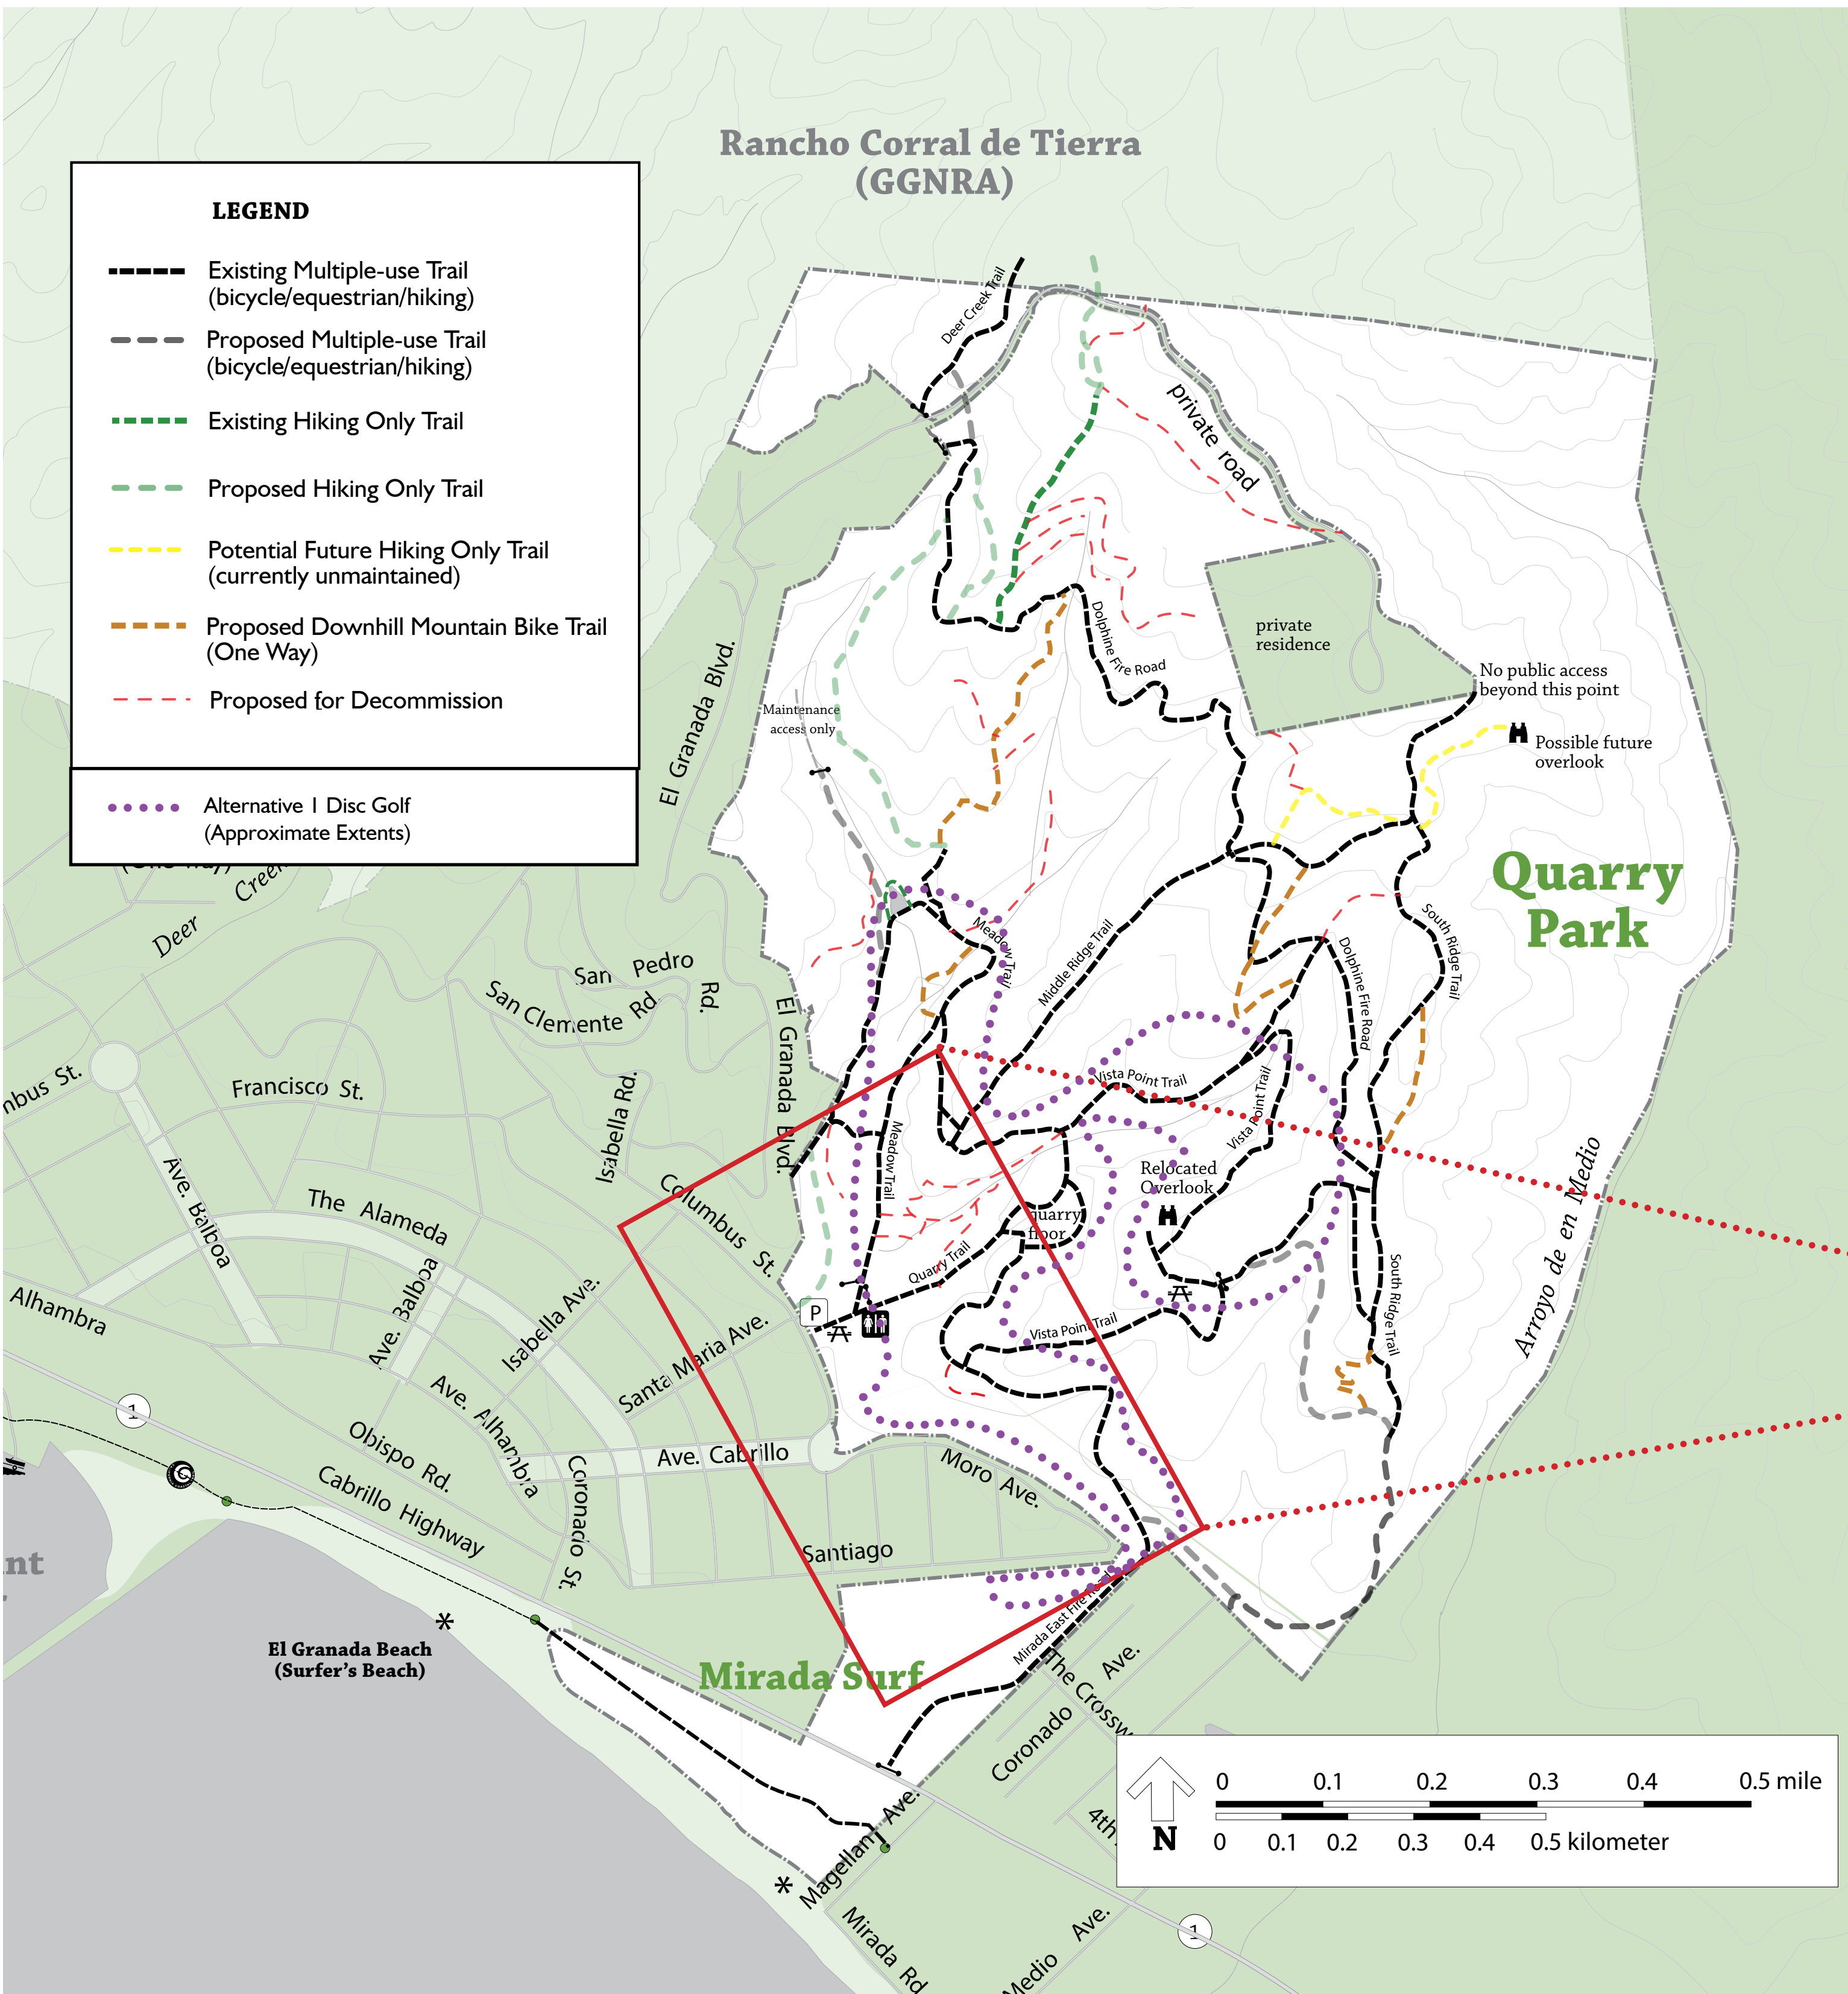

Figure X. Biological Communities

San Mateo County Quarry Park Master Plan
San Mateo County, California

Map Prepared Date: 6/26/2017
Map Prepared By: mrochelle
Base Source: Esri Streaming - NAIP 2014
Data Source(s): WRA

TRAILS MAP

EXISTING

PROPOSED DRAFT

EXISTING CONDITIONS

Quarry Park and Mirada Surf

Area enlarged above (rotated, see north arrow)

ALTERNATIVE I

USE	LOCATION		
	Meadow (Garden Side)	Meadow (Playground Side)	Mirada Surf (East)
Fenced Off-Leash Dog Park	X		
Pump Track	X		
Bocce		X	
Horseshoes		X	
Pickleball		X	
Disk Golf	Approximate extents as shown on map		

Area enlarged above (rotated, see north arrow)

ALTERNATIVE 2

USE	LOCATION		
	Meadow (Garden Side)	Meadow (Playground Side)	Mirada Surf (East)
Fenced Off-Leash Dog Park	None - Possible off-leash trails/days/times		
Pump Track			X
Bocce		X	
Horseshoes		X	
Pickleball		X	
Disk Golf	Approximate extents as shown on map		

Area enlarged above (rotated, see north arrow)

ALTERNATIVE 3

USE	LOCATION		
	Meadow (Garden Side)	Meadow (Playground Side)	Mirada Surf (East)
Fenced Off-Leash Dog Park	None - Possible off-leash trails/days/times		
Pump Track	X		
Bocce		X	
Horseshoes		X	
Pickleball		X	
Disk Golf	Approximate extents as shown on map		