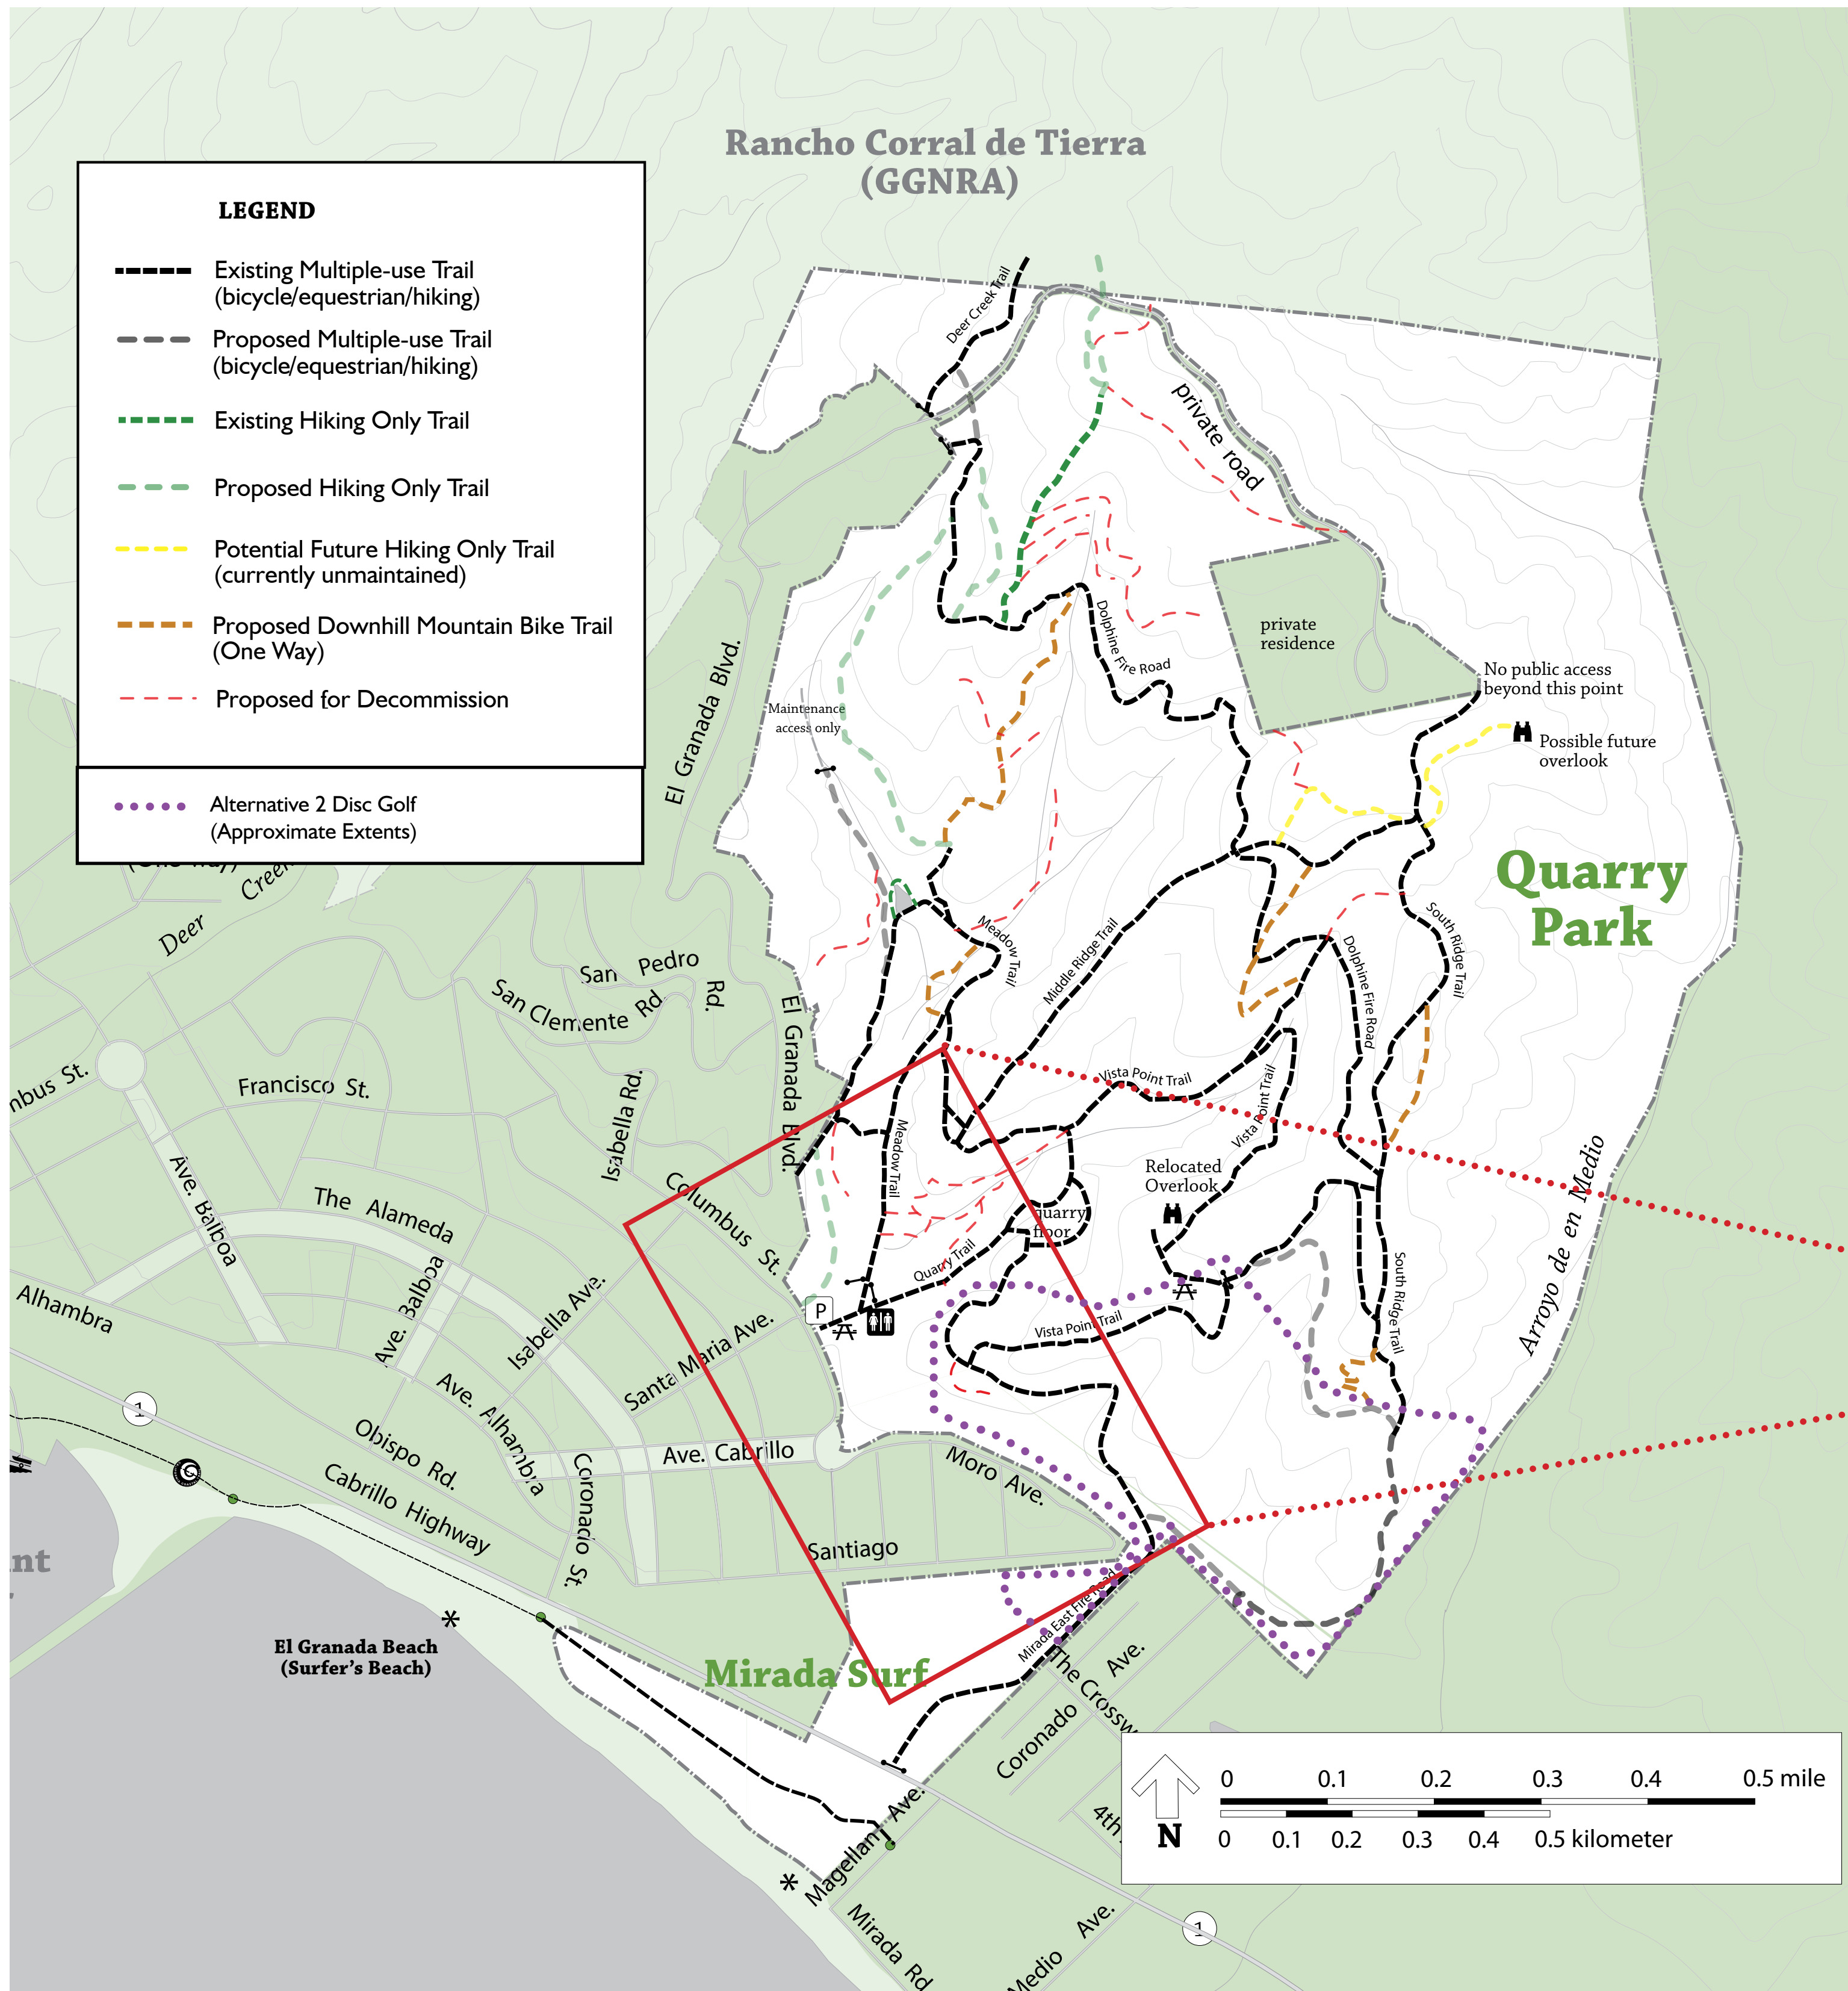

Figure X. Biological Communities

San Mateo County Quarry Park Master Plan
San Mateo County, California

Map Prepared Date: 6/26/2017
Map Prepared By: mrochelle
Base Source: Esri Streaming - NAIP 2014
Data Source(s): WRA

TRAILS MAP

EXISTING

PROPOSED DRAFT

EXISTING CONDITIONS

Quarry Park and Mirada Surf

Area enlarged above (rotated, see north arrow)

ALTERNATIVE I

USE	LOCATION		
	Meadow (Garden Side)	Meadow (Playground Side)	Mirada Surf (East)
Fenced Off-Leash Dog Park	X		
Pump Track	X		
Bocce		X	
Horseshoes		X	
Pickleball		X	
Disk Golf	Approximate extents as shown on map		

Area enlarged above (rotated, see north arrow)

ALTERNATIVE 2

USE	LOCATION		
	Meadow (Garden Side)	Meadow (Playground Side)	Mirada Surf (East)
Fenced Off-Leash Dog Park	None - Possible off-leash trails/days/times		
Pump Track			X
Bocce		X	
Horseshoes		X	
Pickleball		X	
Disk Golf	Approximate extents as shown on map		

Area enlarged above (rotated, see north arrow)

ALTERNATIVE 3

USE	LOCATION		
	Meadow (Garden Side)	Meadow (Playground Side)	Mirada Surf (East)
Fenced Off-Leash Dog Park	None - Possible off-leash trails/days/times		
Pump Track	X		
Bocce		X	
Horseshoes		X	
Pickleball		X	
Disk Golf	Approximate extents as shown on map		