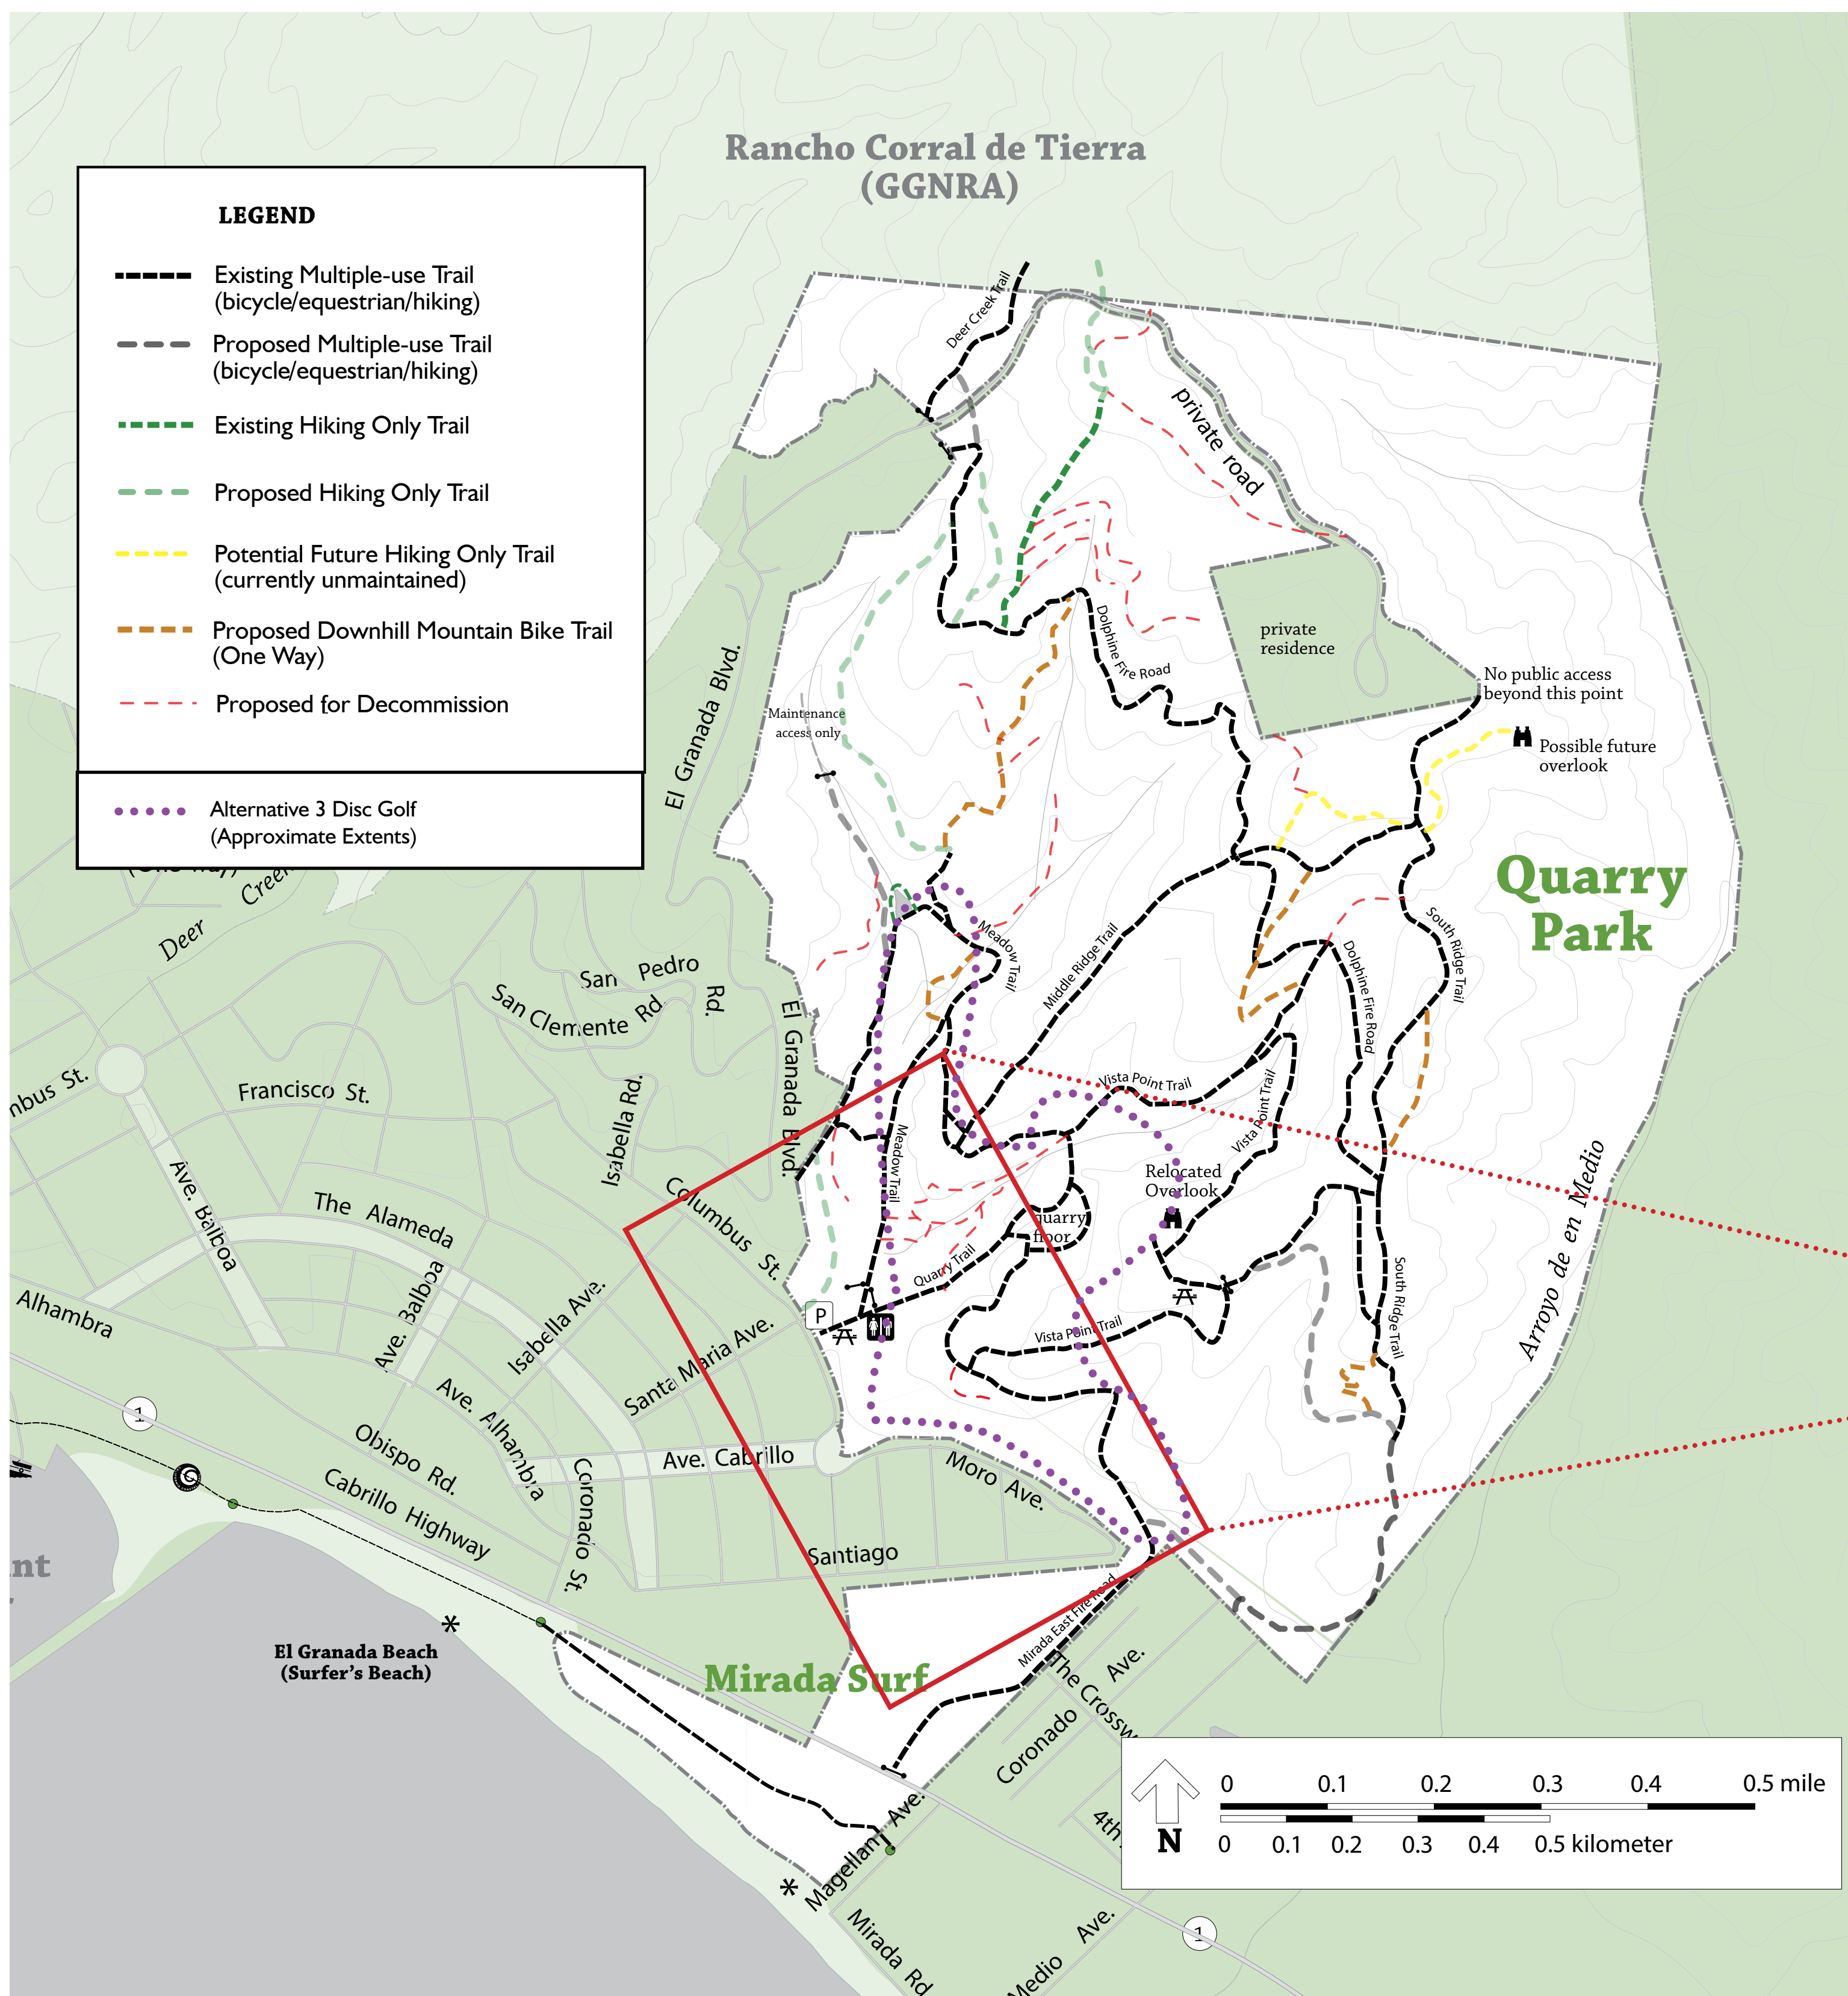

TRAILS MAP

EXISTING

PROPOSED DRAFT

EXISTING CONDITIONS

Quarry Park and Mirada Surf

Area enlarged above (rotated, see north arrow)

ALTERNATIVE I

USE	LOCATION		
	Meadow (Garden Side)	Meadow (Playground Side)	Mirada Surf (East)
Fenced Off-Leash Dog Park	X		
Pump Track	X		
Bocce		X	
Horseshoes		X	
Pickleball		X	
Disk Golf	Approximate extents as shown on map		

Area enlarged above (rotated, see north arrow)

ALTERNATIVE 2

USE	LOCATION		
	Meadow (Garden Side)	Meadow (Playground Side)	Mirada Surf (East)
Fenced Off-Leash Dog Park	None - Possible off-leash trails/days/times		
Pump Track			X
Bocce		X	
Horseshoes		X	
Pickleball		X	
Disk Golf	Approximate extents as shown on map		

Area enlarged above (rotated, see north arrow)

ALTERNATIVE 3

USE	LOCATION		
	Meadow (Garden Side)	Meadow (Playground Side)	Mirada Surf (East)
Fenced Off-Leash Dog Park	None - Possible off-leash trails/days/times		
Pump Track	X		
Bocce		X	
Horseshoes		X	
Pickleball		X	
Disk Golf	Approximate extents as shown on map		

Area enlarged above (rotated, see north arrow)

WHICH DO YOU PREFER?

Place one dot (only 1 dot per person, please) beside your preferred alternative. Feel free to add written comments.

ALTERNATIVE 1

DOTS	COMMENTS