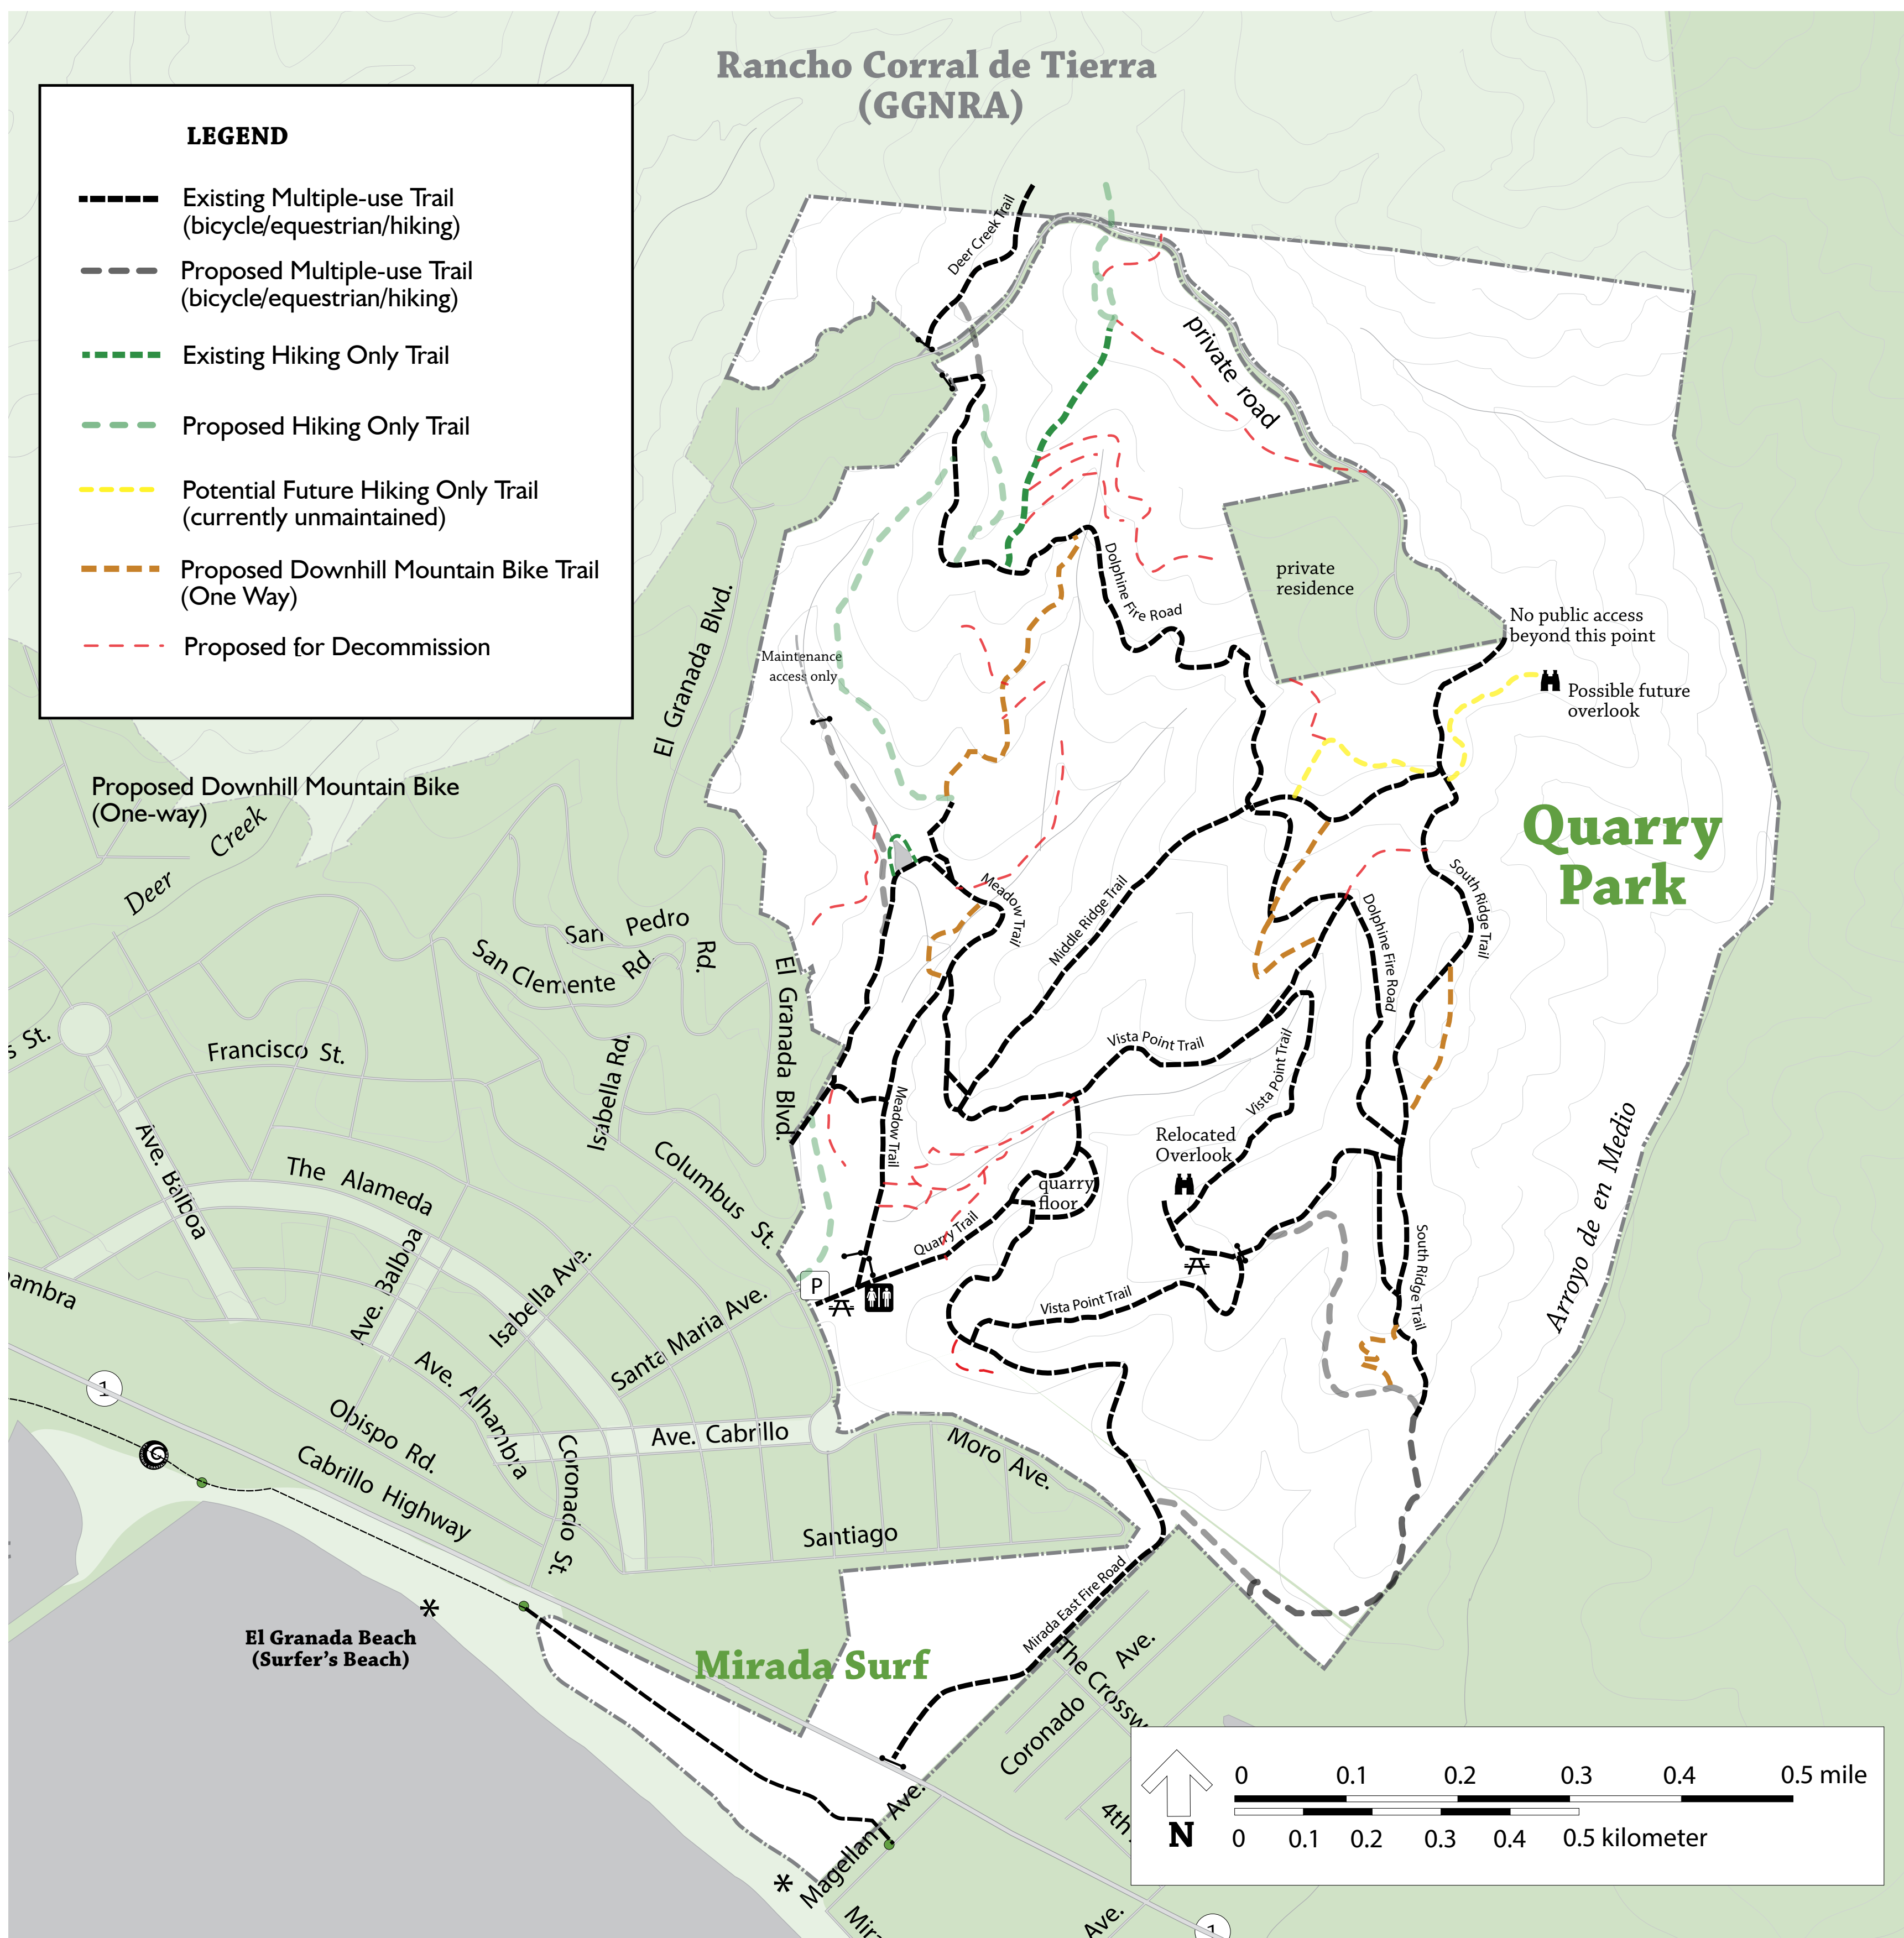

Figure X. Biological Communities

San Mateo County Quarry Park Master Plan
San Mateo County, California

Map Prepared Date: 6/26/2017
Map Prepared By: mrochelle
Base Source: Esri Streaming - NAIP 2014
Data Source(s): WRA

TRAILS MAP

EXISTING

PROPOSED DRAFT

EXISTING CONDITIONS

Quarry Park and Mirada Surf

Area enlarged above (rotated, see north arrow)

ALTERNATIVE I

USE	LOCATION		
	Meadow (Garden Side)	Meadow (Playground Side)	Mirada Surf (East)
Fenced Off-Leash Dog Park	X		
Pump Track	X		
Bocce		X	
Horseshoes		X	
Pickleball		X	
Disk Golf	Approximate extents as shown on map		

Area enlarged above (rotated, see north arrow)

ALTERNATIVE 2

USE	LOCATION		
	Meadow (Garden Side)	Meadow (Playground Side)	Mirada Surf (East)
Fenced Off-Leash Dog Park	None - Possible off-leash trails/days/times		
Pump Track			X
Bocce		X	
Horseshoes		X	
Pickleball		X	
Disk Golf	Approximate extents as shown on map		

Area enlarged above (rotated, see north arrow)

ALTERNATIVE 3

USE	LOCATION		
	Meadow (Garden Side)	Meadow (Playground Side)	Mirada Surf (East)
Fenced Off-Leash Dog Park	None - Possible off-leash trails/days/times		
Pump Track	X		
Bocce		X	
Horseshoes		X	
Pickleball		X	
Disk Golf	Approximate extents as shown on map		