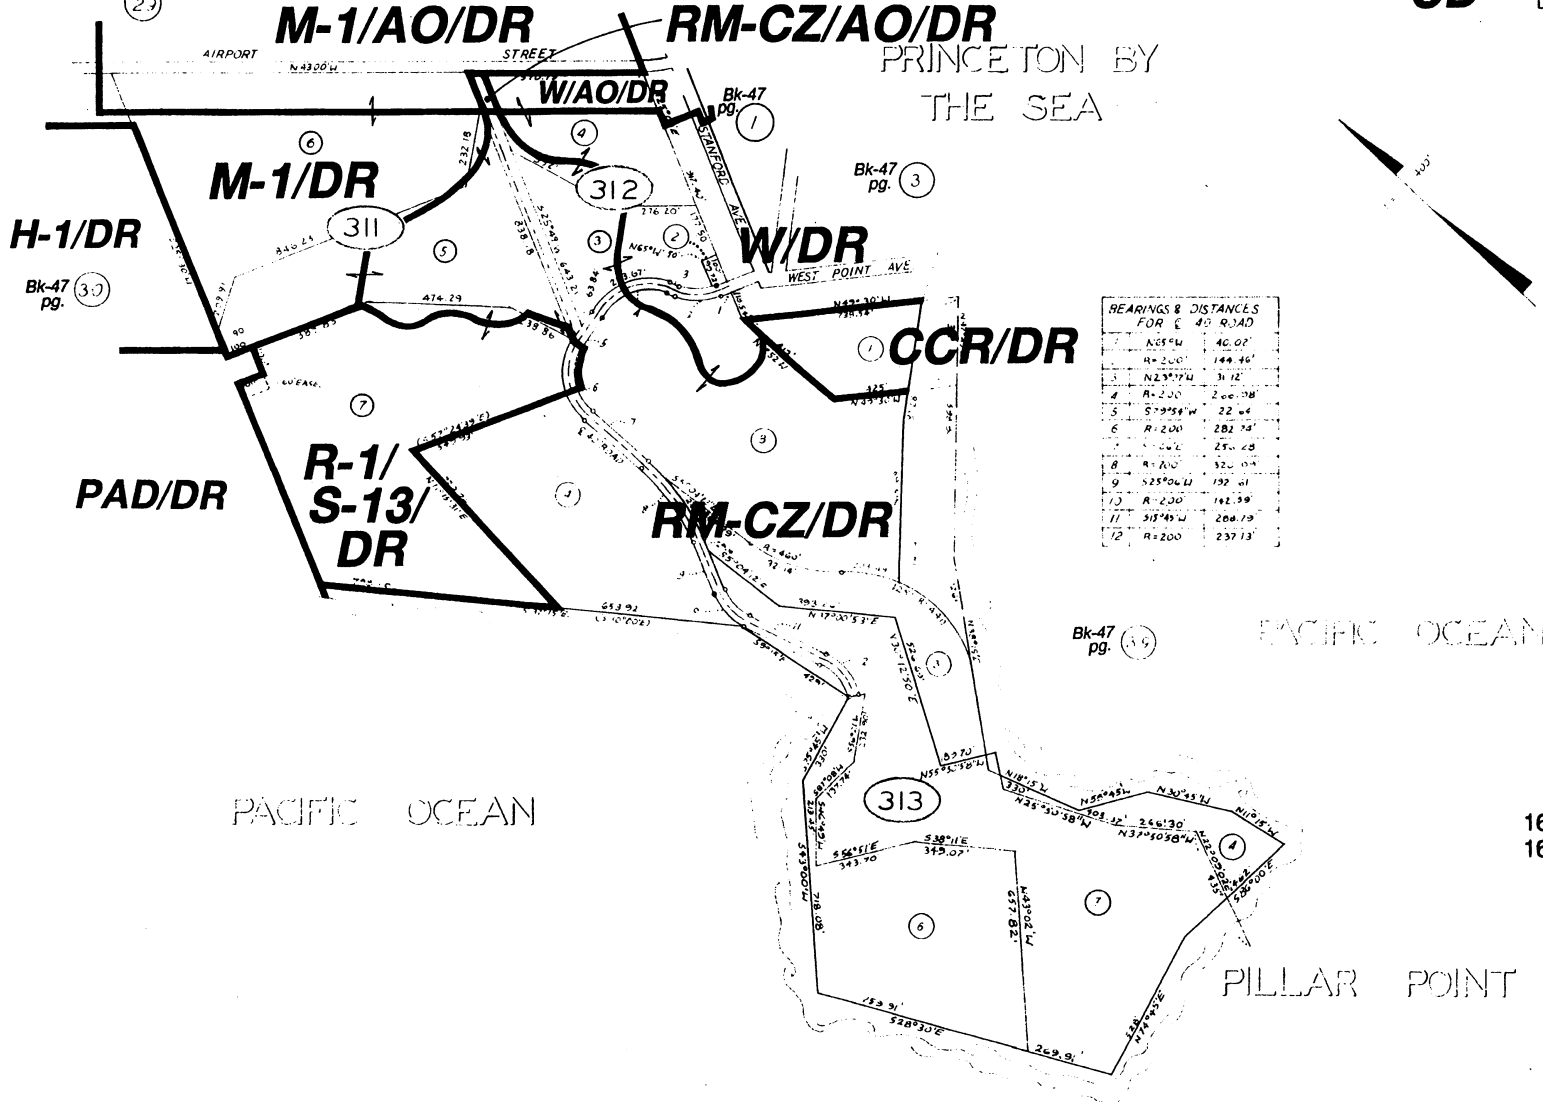

HALF MOON BAY
AIRPORT

TAX CODE AREA -----

ALL CD 47-31

PACIFIC OCEAN

PACIFIC OCEAN

16.1
16.6

PILLAR POINT

△ PARCEL MAP VOL. 4/23
CABRILLO UNIFIED SCHOOL DISTRICT
Update 8/02