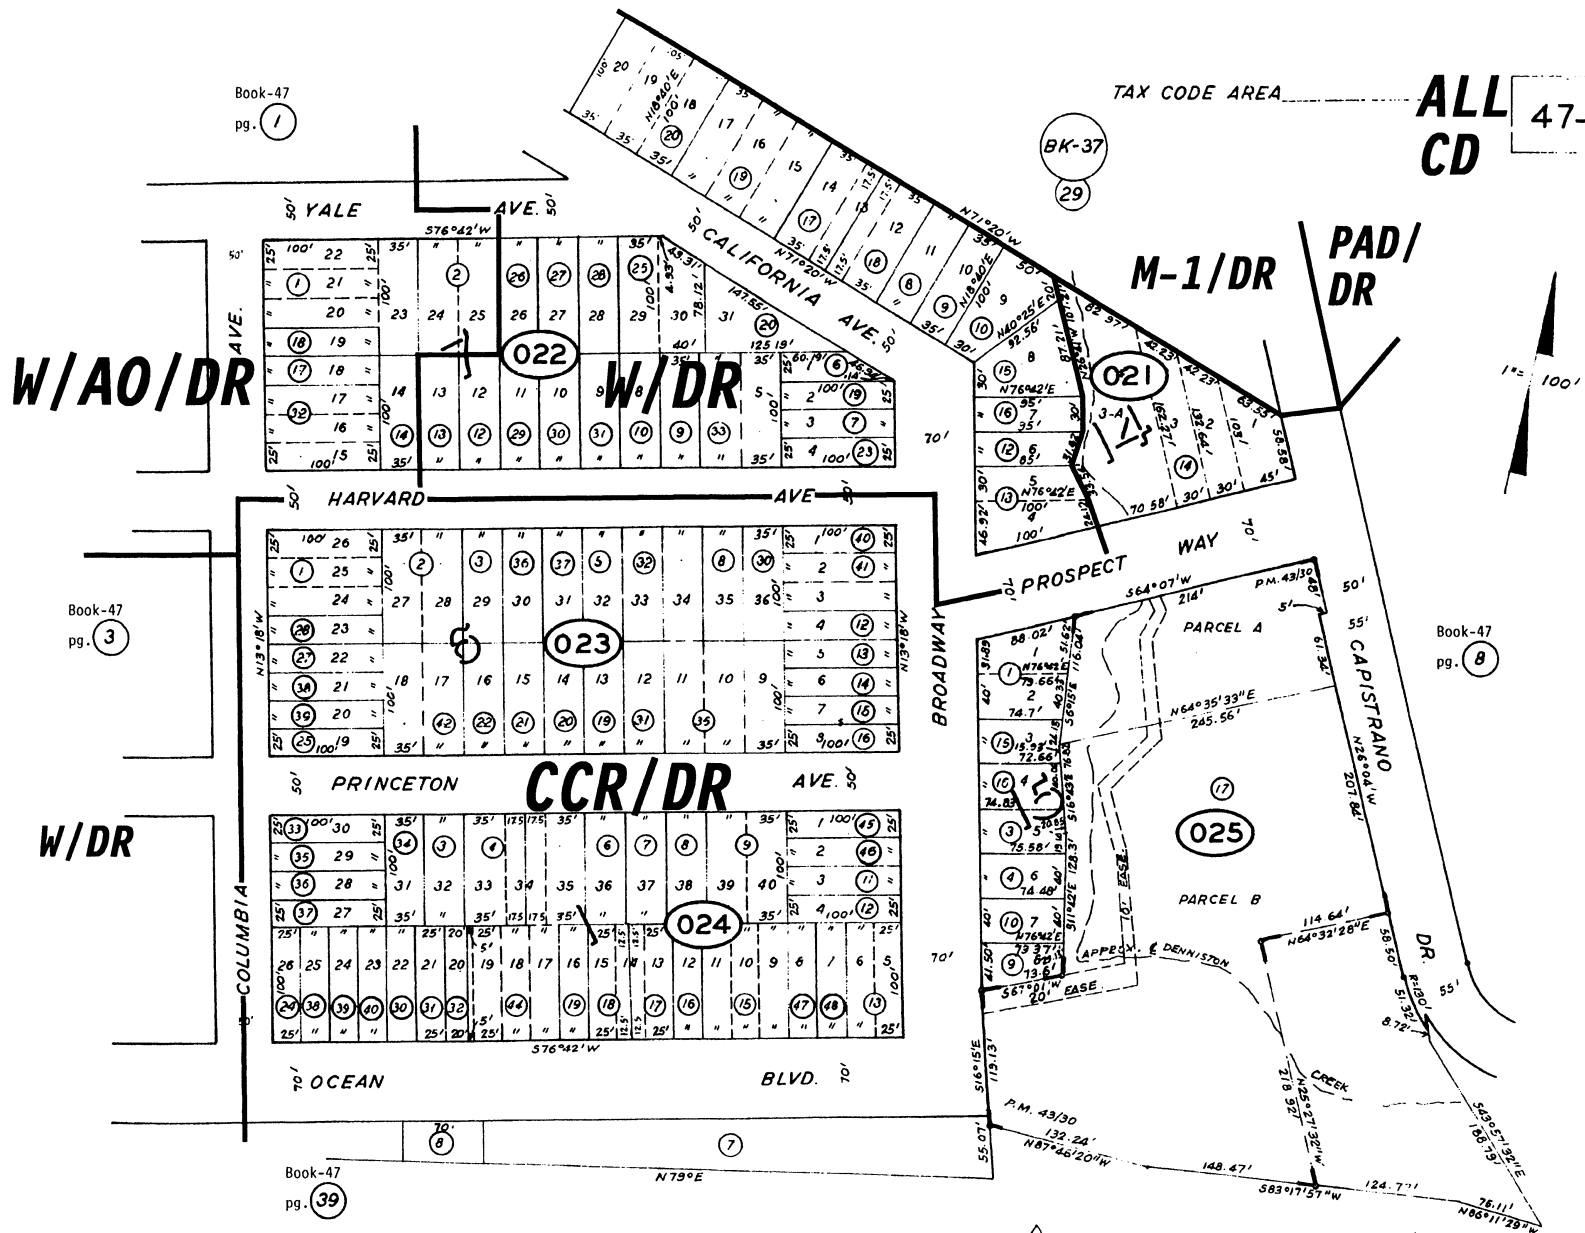

TAX CODE AREA - - - - -

ALL CD 47-1

- 16.1 REVERSION TO ACREAGE RSM 7/10
- PRINCETON BY THE SEA RSM 6/32

Book-47
pg. 1

TAX CODE AREA ALL CD 47-2

Book-47
pg. 3

Book-47
pg. 8

Book-47
pg. 39

16.1

▲ PRINCETON BY THE SEA RSM 6/32
 ▲ PARCEL MAP VOL. 43/30-31