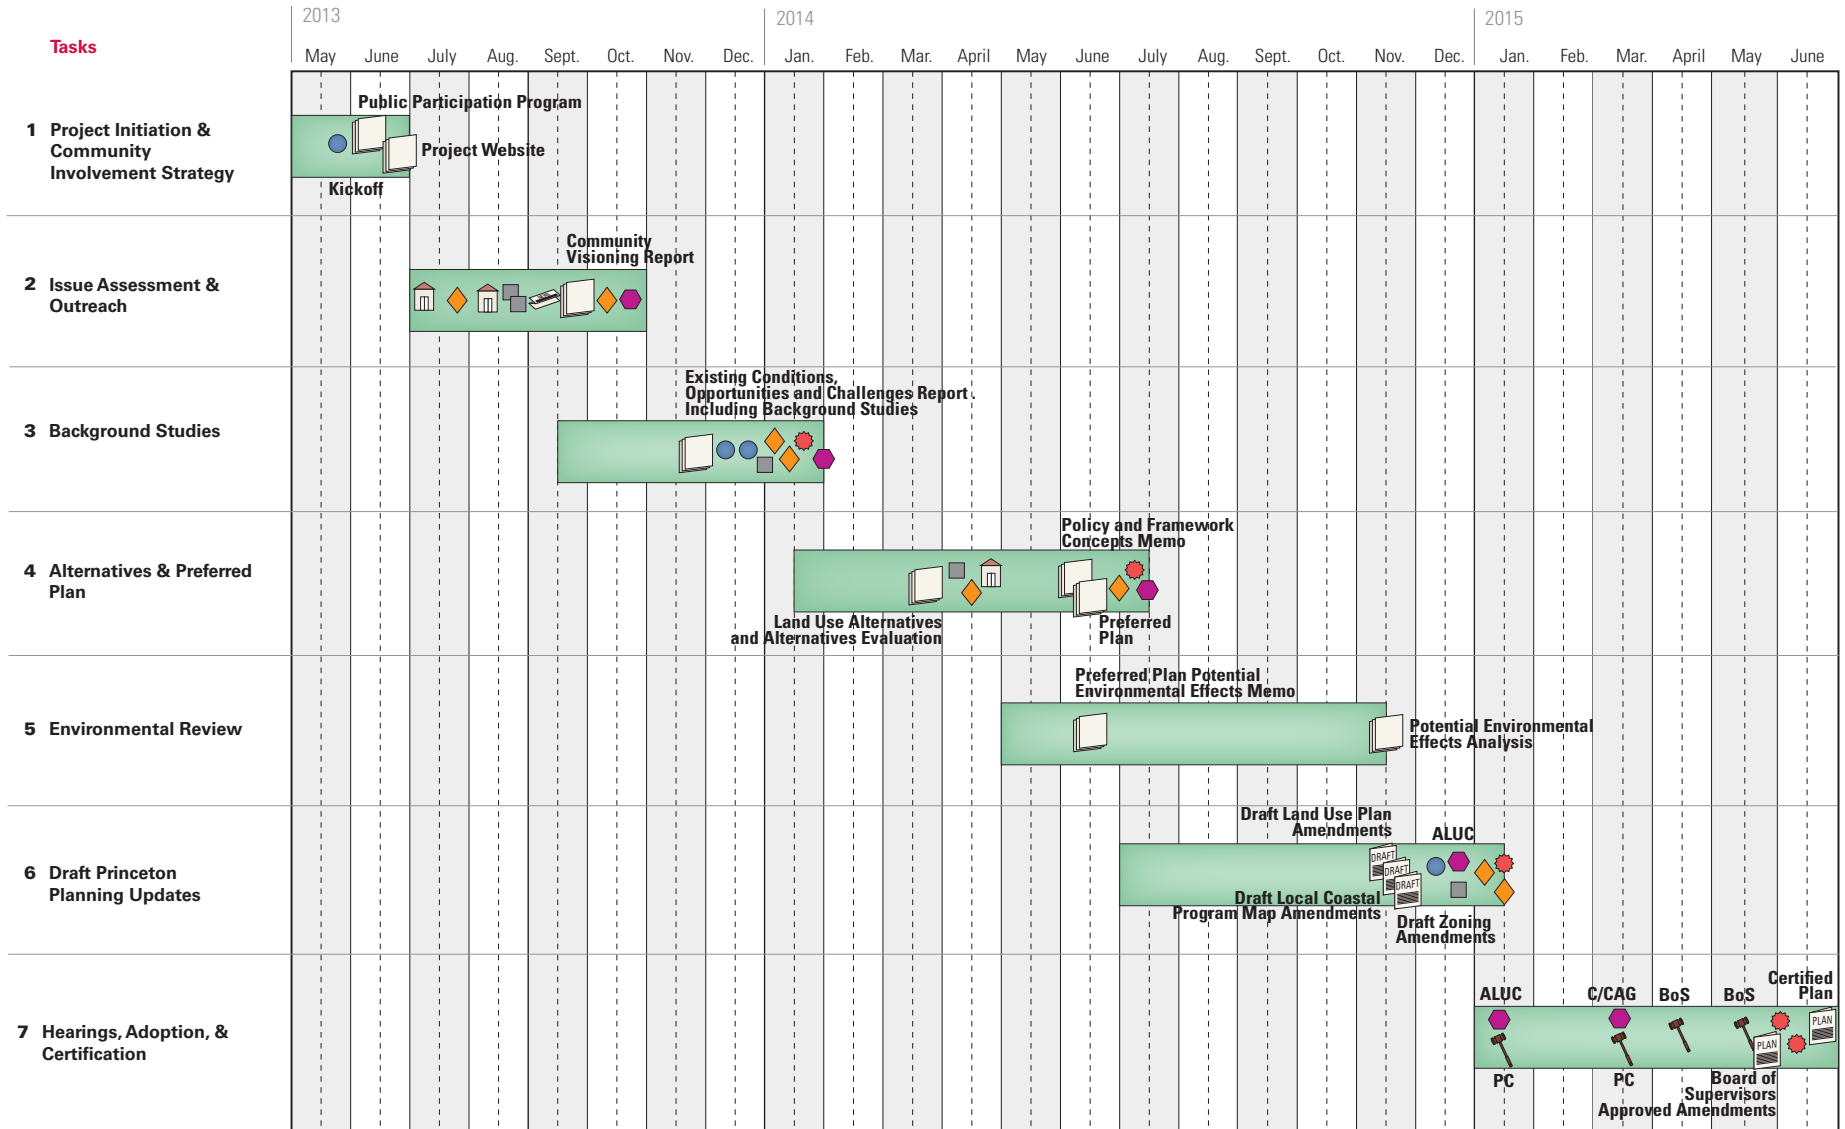

Exhibit A(2)

Schedule

San Mateo County Princeton Planning Update
April 8, 2013

DYETT & BHATIA
Urban and Regional Planners