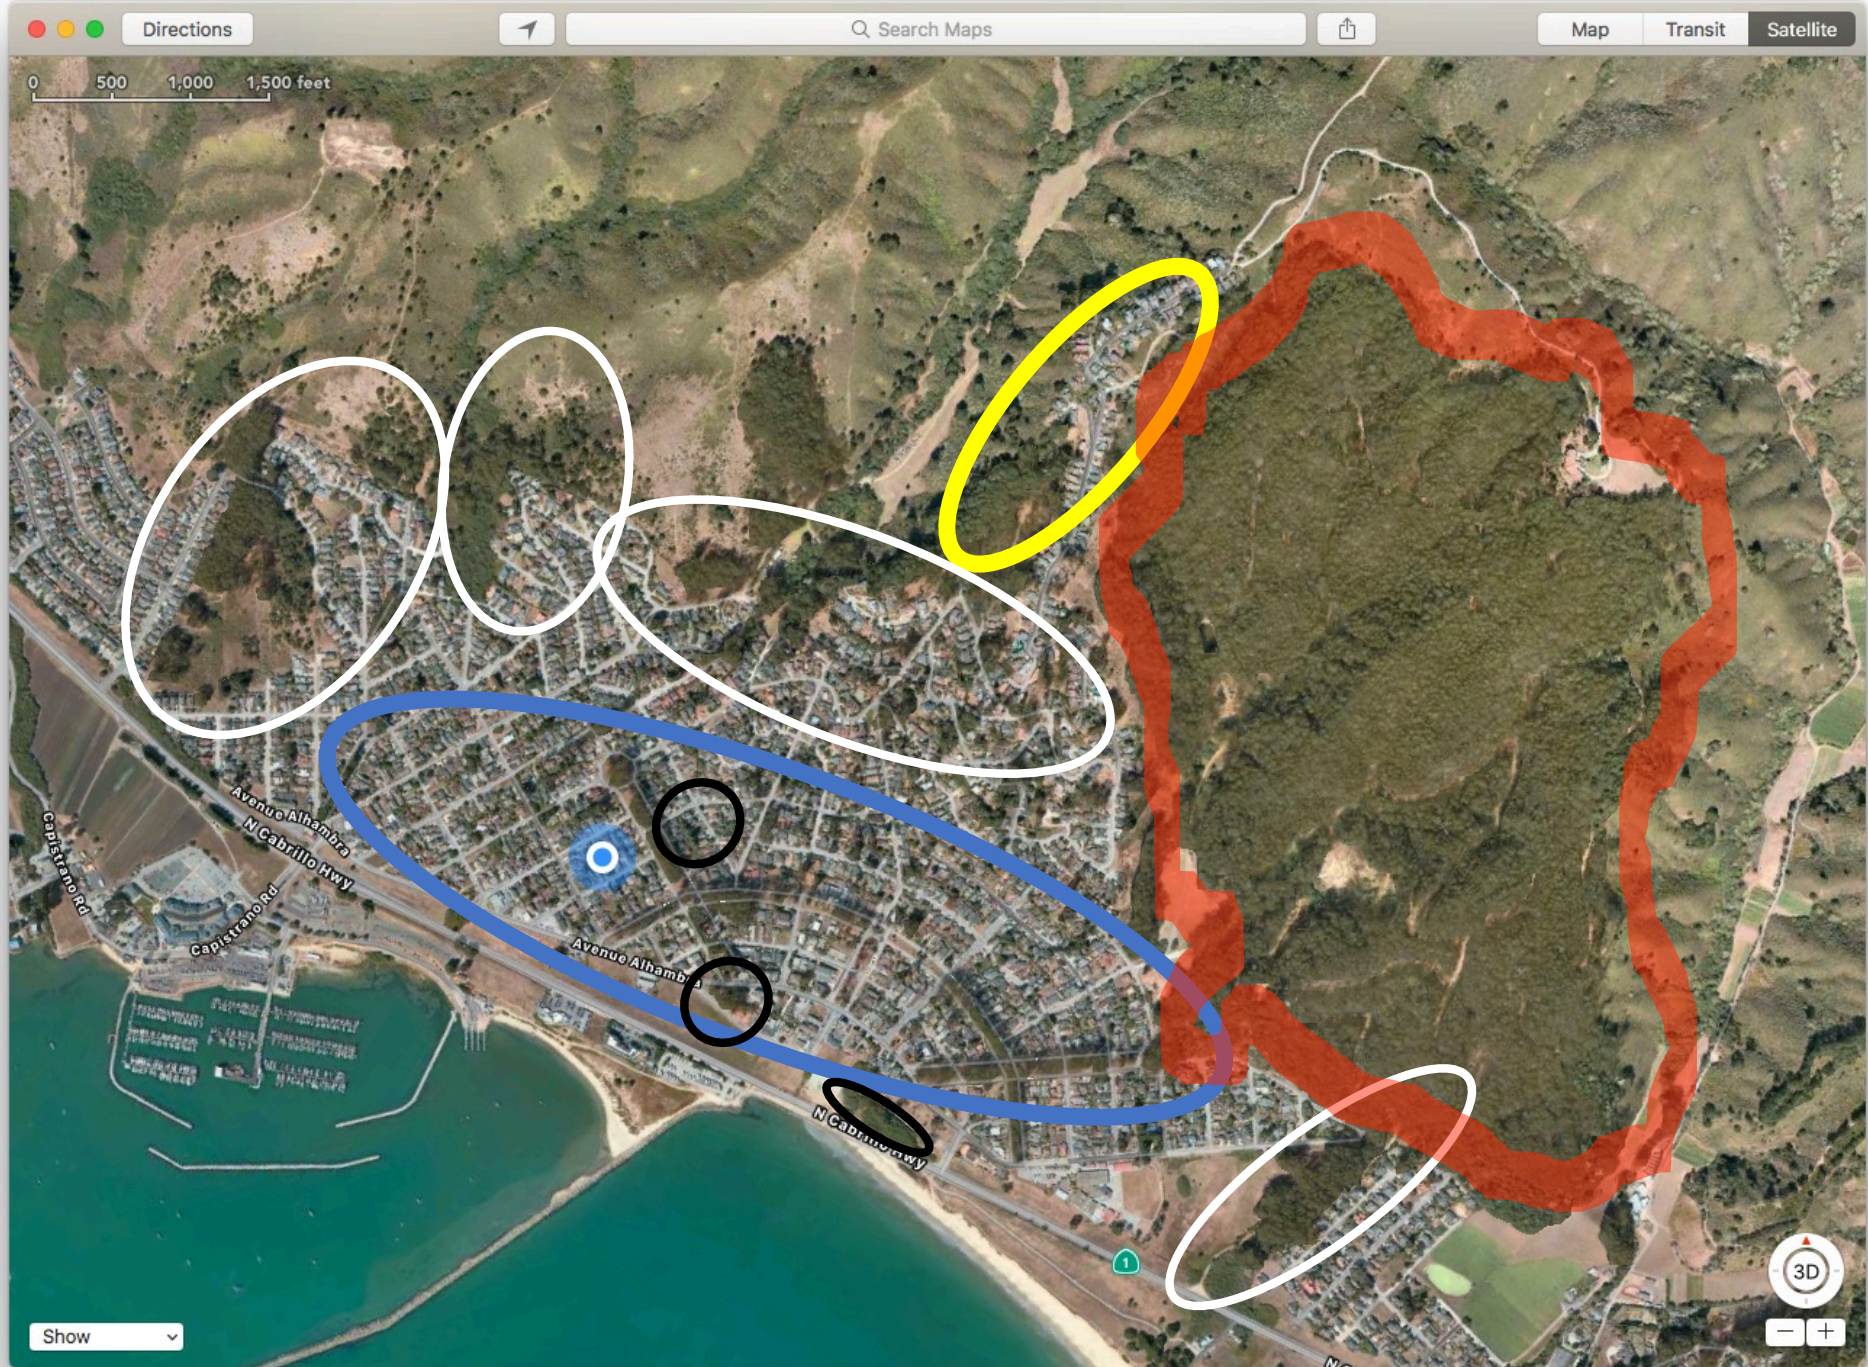

El Granada & Quarry Park Wildfire Overview

Emphasis on Eucalyptus and other
selected trees

June 23, 2021

El Granada Other (White) / Quarry Park (Red) / Hot Spots (Black)
Upper El Granada Blvd (Yellow) / El Granada Medians (Blue)

El Granda Medians Tree Census Summary			
		EG Tree Census	
		Eucaplyptus	186
		Other Trees	160
		SMC DPW Tree Census	
		Combined (approx)	200
Rough Cut Total for EG Median Trees			546
Additional Tree Count in Adjoining Vacant Lot			50

Tree Census on Upper El Granada Blvd

WEST SIDE OF EG BLVD					EAST (QUARRY PARK) SIDE OF EG BLVD			
West Side - Resident		West Side - Vacant			East Side - Resident		East Side - Vacant	
Eucalyptus	Non-Euc	Eucalyptus	Non-Euc	Eucalyptus	Non-Euc	Eucalyptus	Non-Euc	
Totals	0	13	165	7	22	23	216	8
	Lewis Dr ravine behind homes	Too many to count? Basically a strip of eucalyptus forest behind homes in the 400 - 500 section of EIG Blvd		MANY	Dolphine	Too many to count!! Basically an extension of QP eucalyptus forest.		MANY

Montara / Moss Beach

- Caltrans
- Coastal Commission