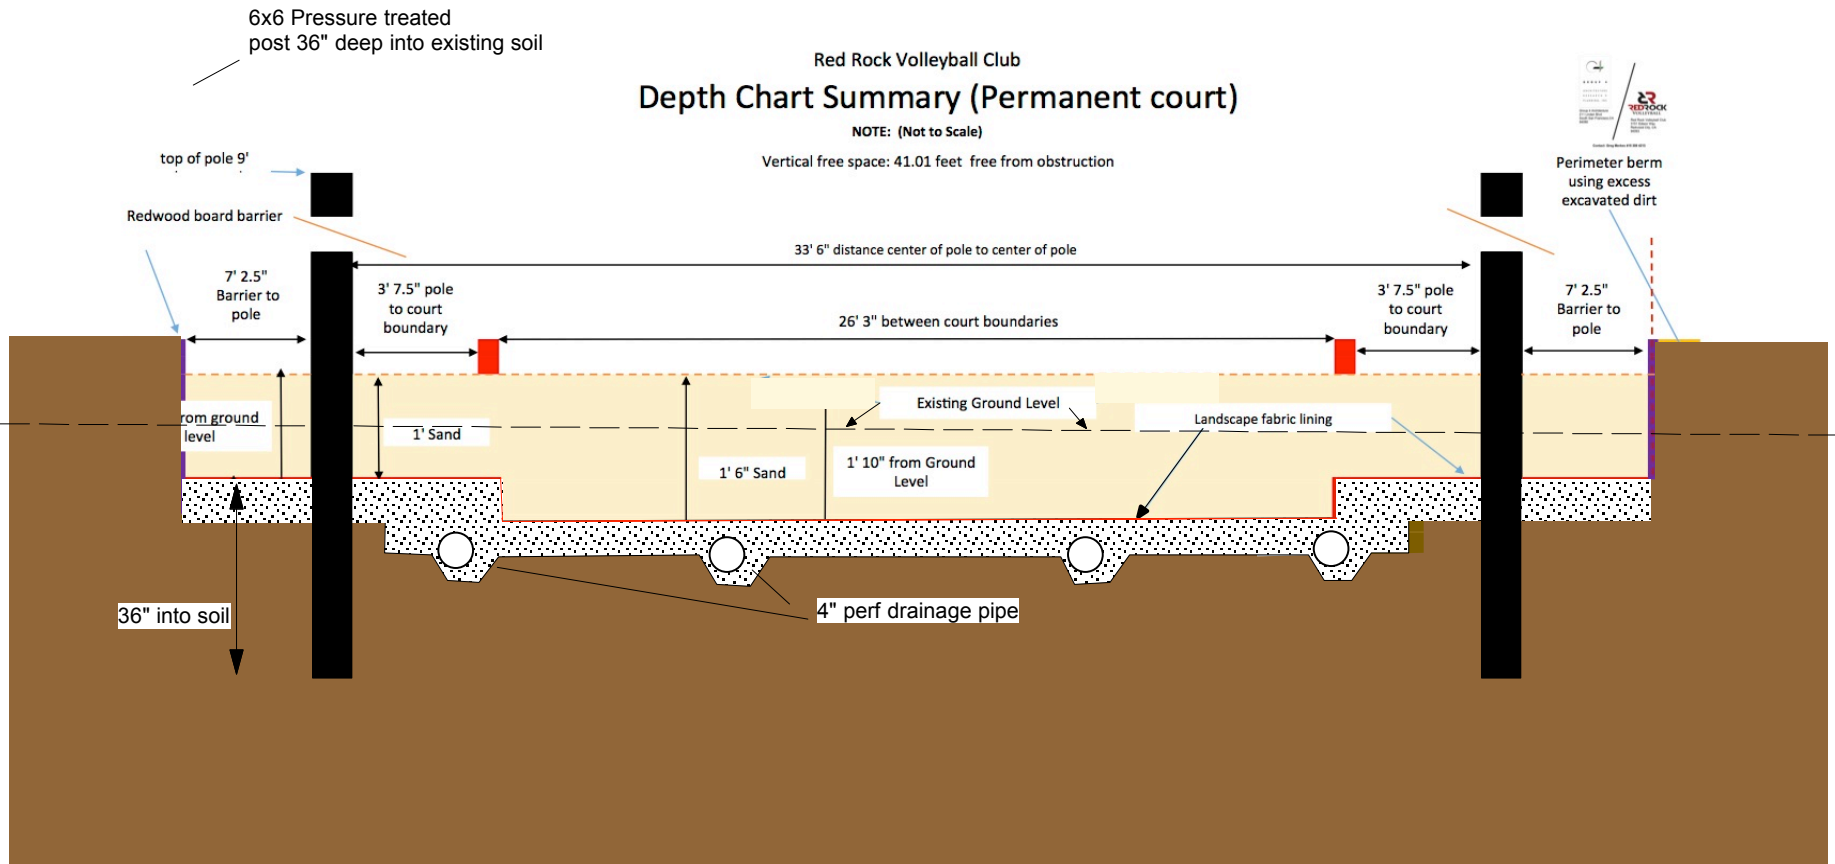

Location of Sand Volleyball Courts on Perched Beach

Red Rock Volleyball Club Depth Chart Summary (Permanent court)

NOTE: (Not to Scale)

Vertical free space: 41.01 feet free from obstruction

- Sand
- Gravel
- Native soil