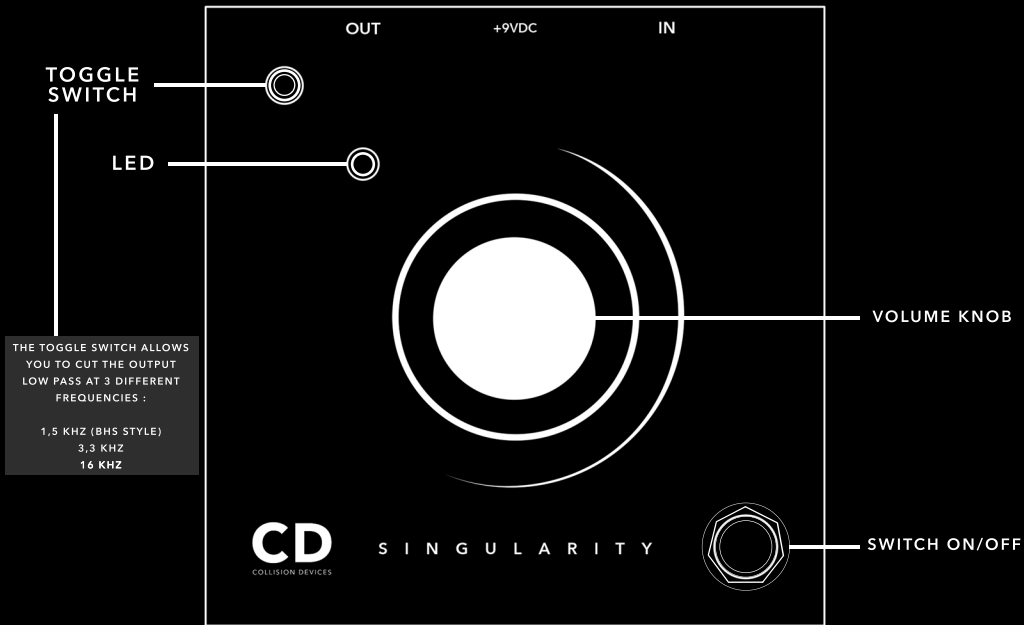

S I N G U L A R I T Y
N O W , E S C A P E I N F I N I T Y

WE HAD MANY REQUESTS ASKING US TO RELEASE THE FUZZ PART FROM THE BLACK HOLE SYMMETRY, SO HERE IT IS ! SINGULARITY IS YOUR NEW DESTRUCTION DEVICE. PLEASE PUT IT AFTER EVERY INSTRUMENT YOU FIND.

SINGULARITY IS AN EFFECT PEDAL FOR GUITAR, BASS, SYNTHESIZER AND ANY INSTRUMENT OR DEVICE WHICH COULD BE PLUGGED INTO IT. ONLY USE A +9V DC ADAPTER WITH NEGATIVE CENTER (2.1MM).

AN UNREGULATED POWER SUPPLY OR A HIGHER VOLTAGE COULD CAUSE SOME NOISE OR DAMAGE THE CIRCUIT.