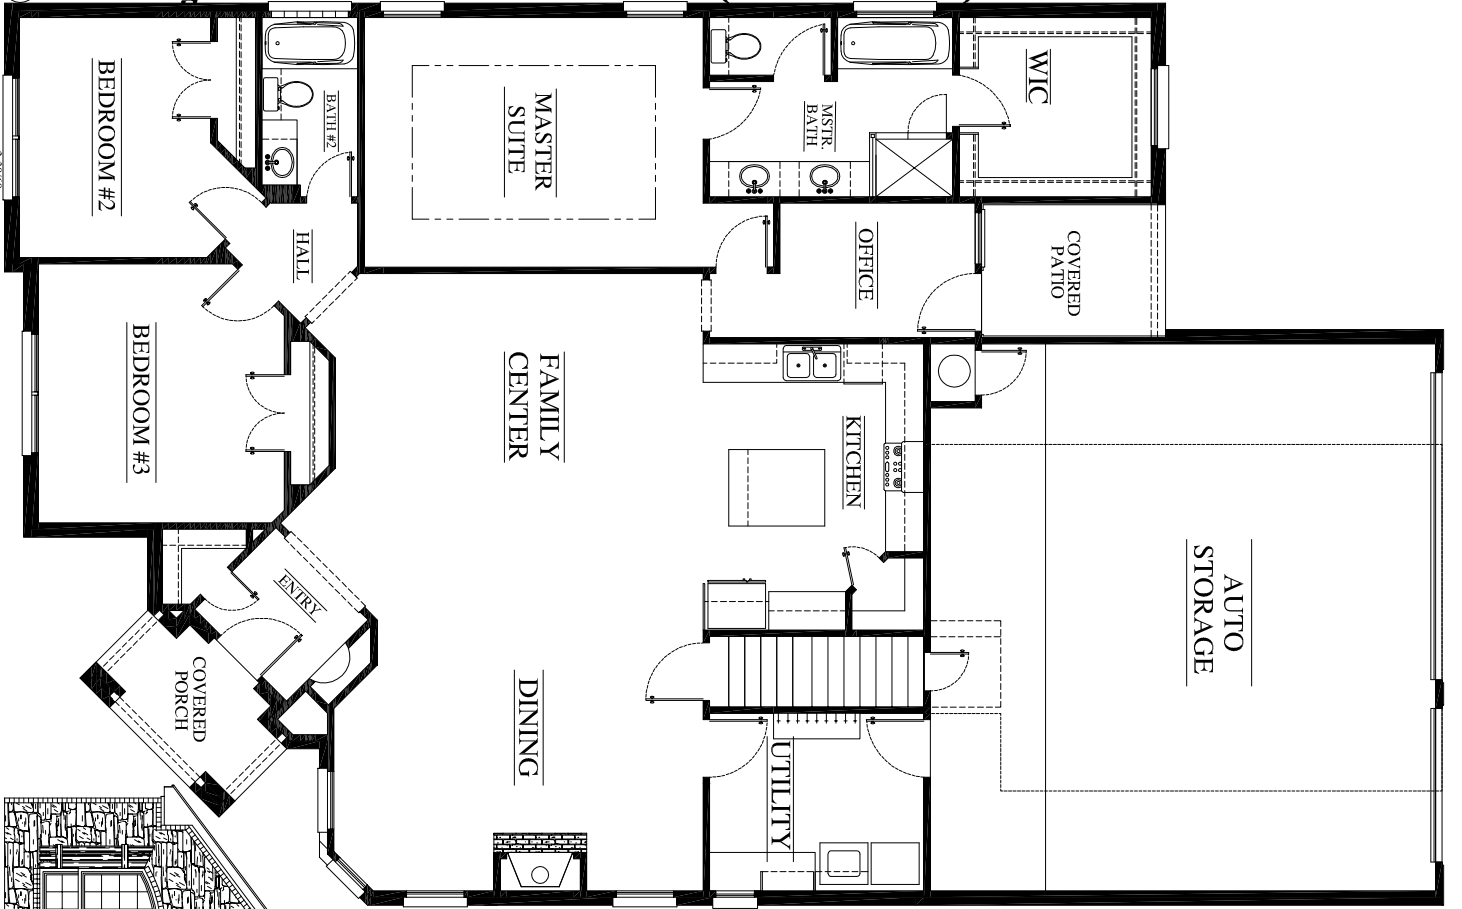

© The Design Offices of: American Traditions (1-806-351-1130)

A New Home By:
B&M Asset Group
LIVING 2,621 SQ. FT.
PLAN# 04143-7