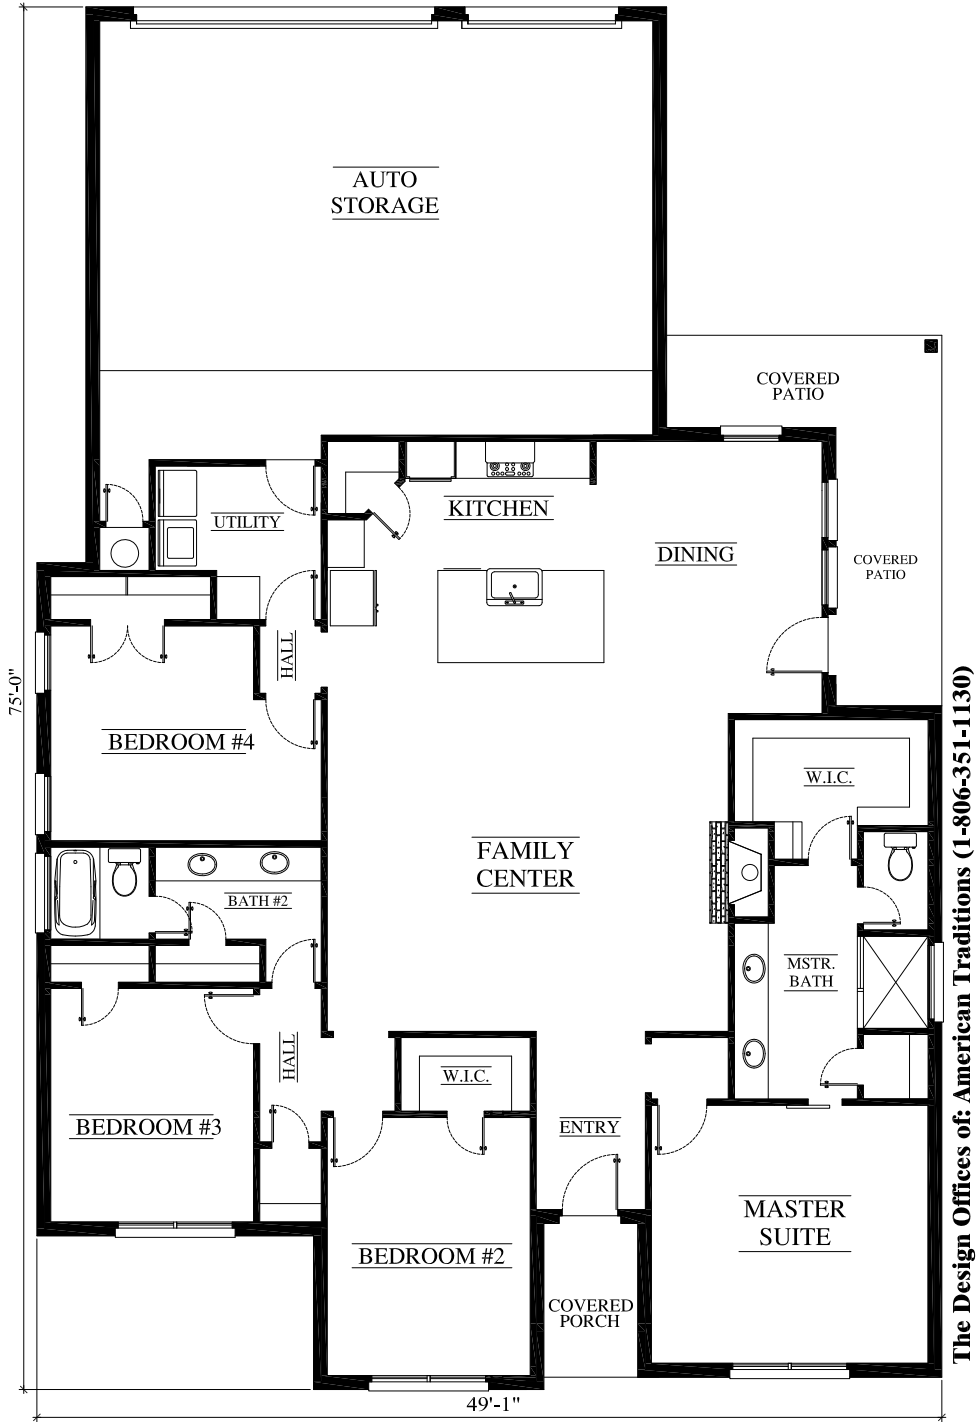

# A New Home By: Kinder Garden

The Design Offices of: American Traditions (1-806-351-1130)

**2810 Portland**  
LIVING 2,222 SQ. FT.  
PLAN NO. 99108-114