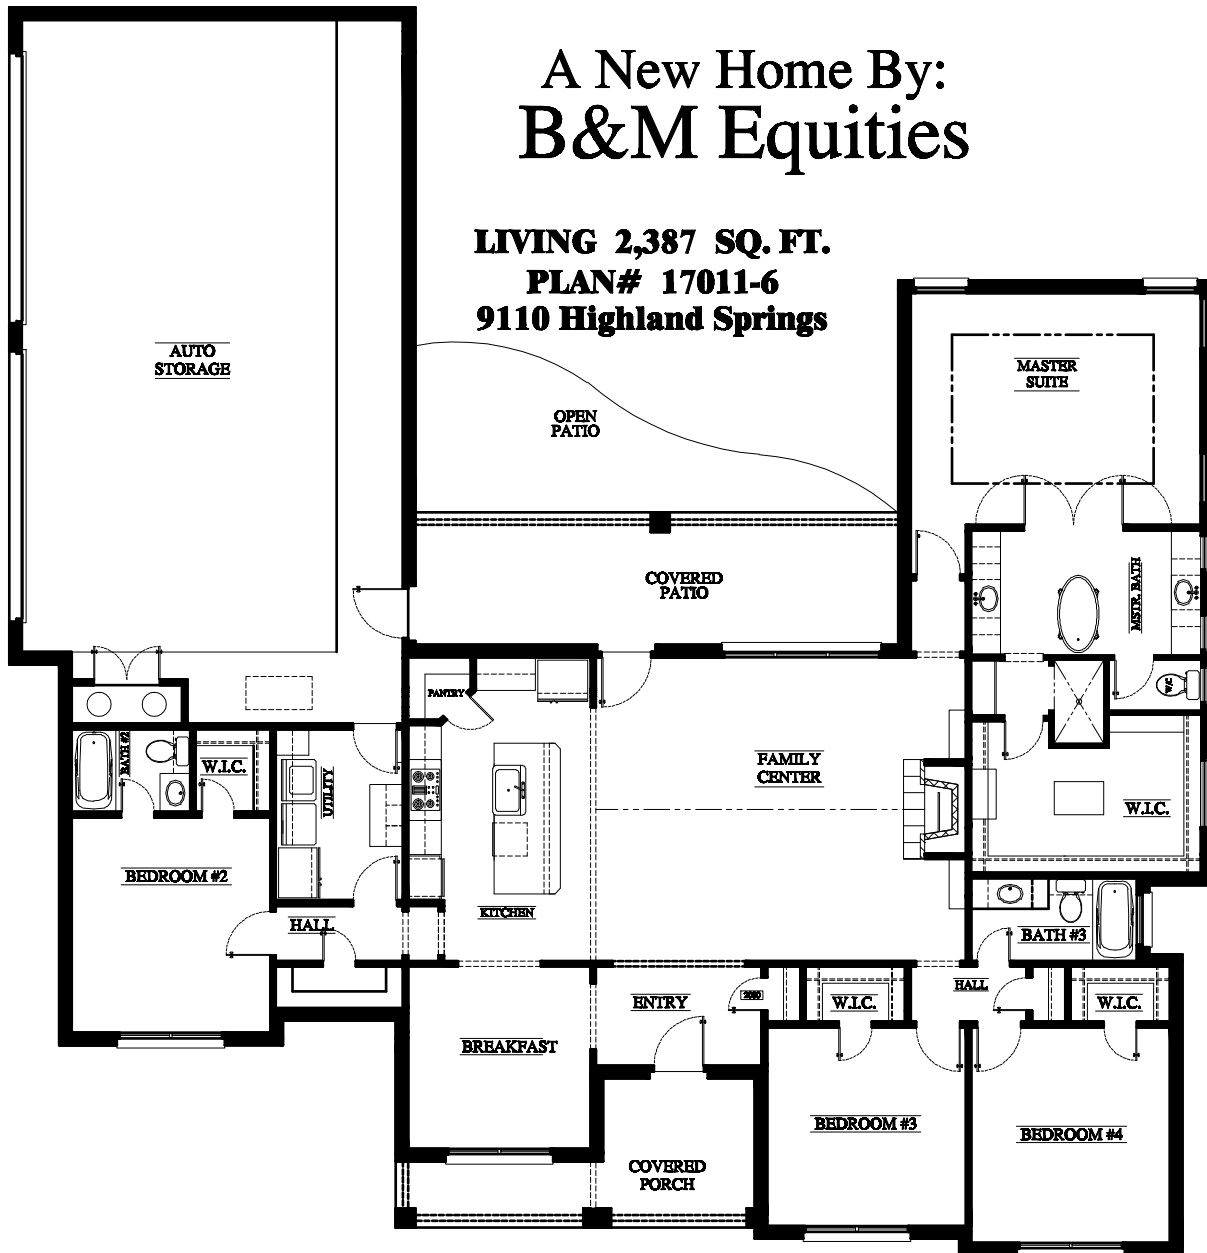

A New Home By: B&M Equities

LIVING 2,387 SQ. FT.
PLAN# 17011-6
9110 Highland Springs

© The Design Offices of: American Traditions (1-806-351-1130)