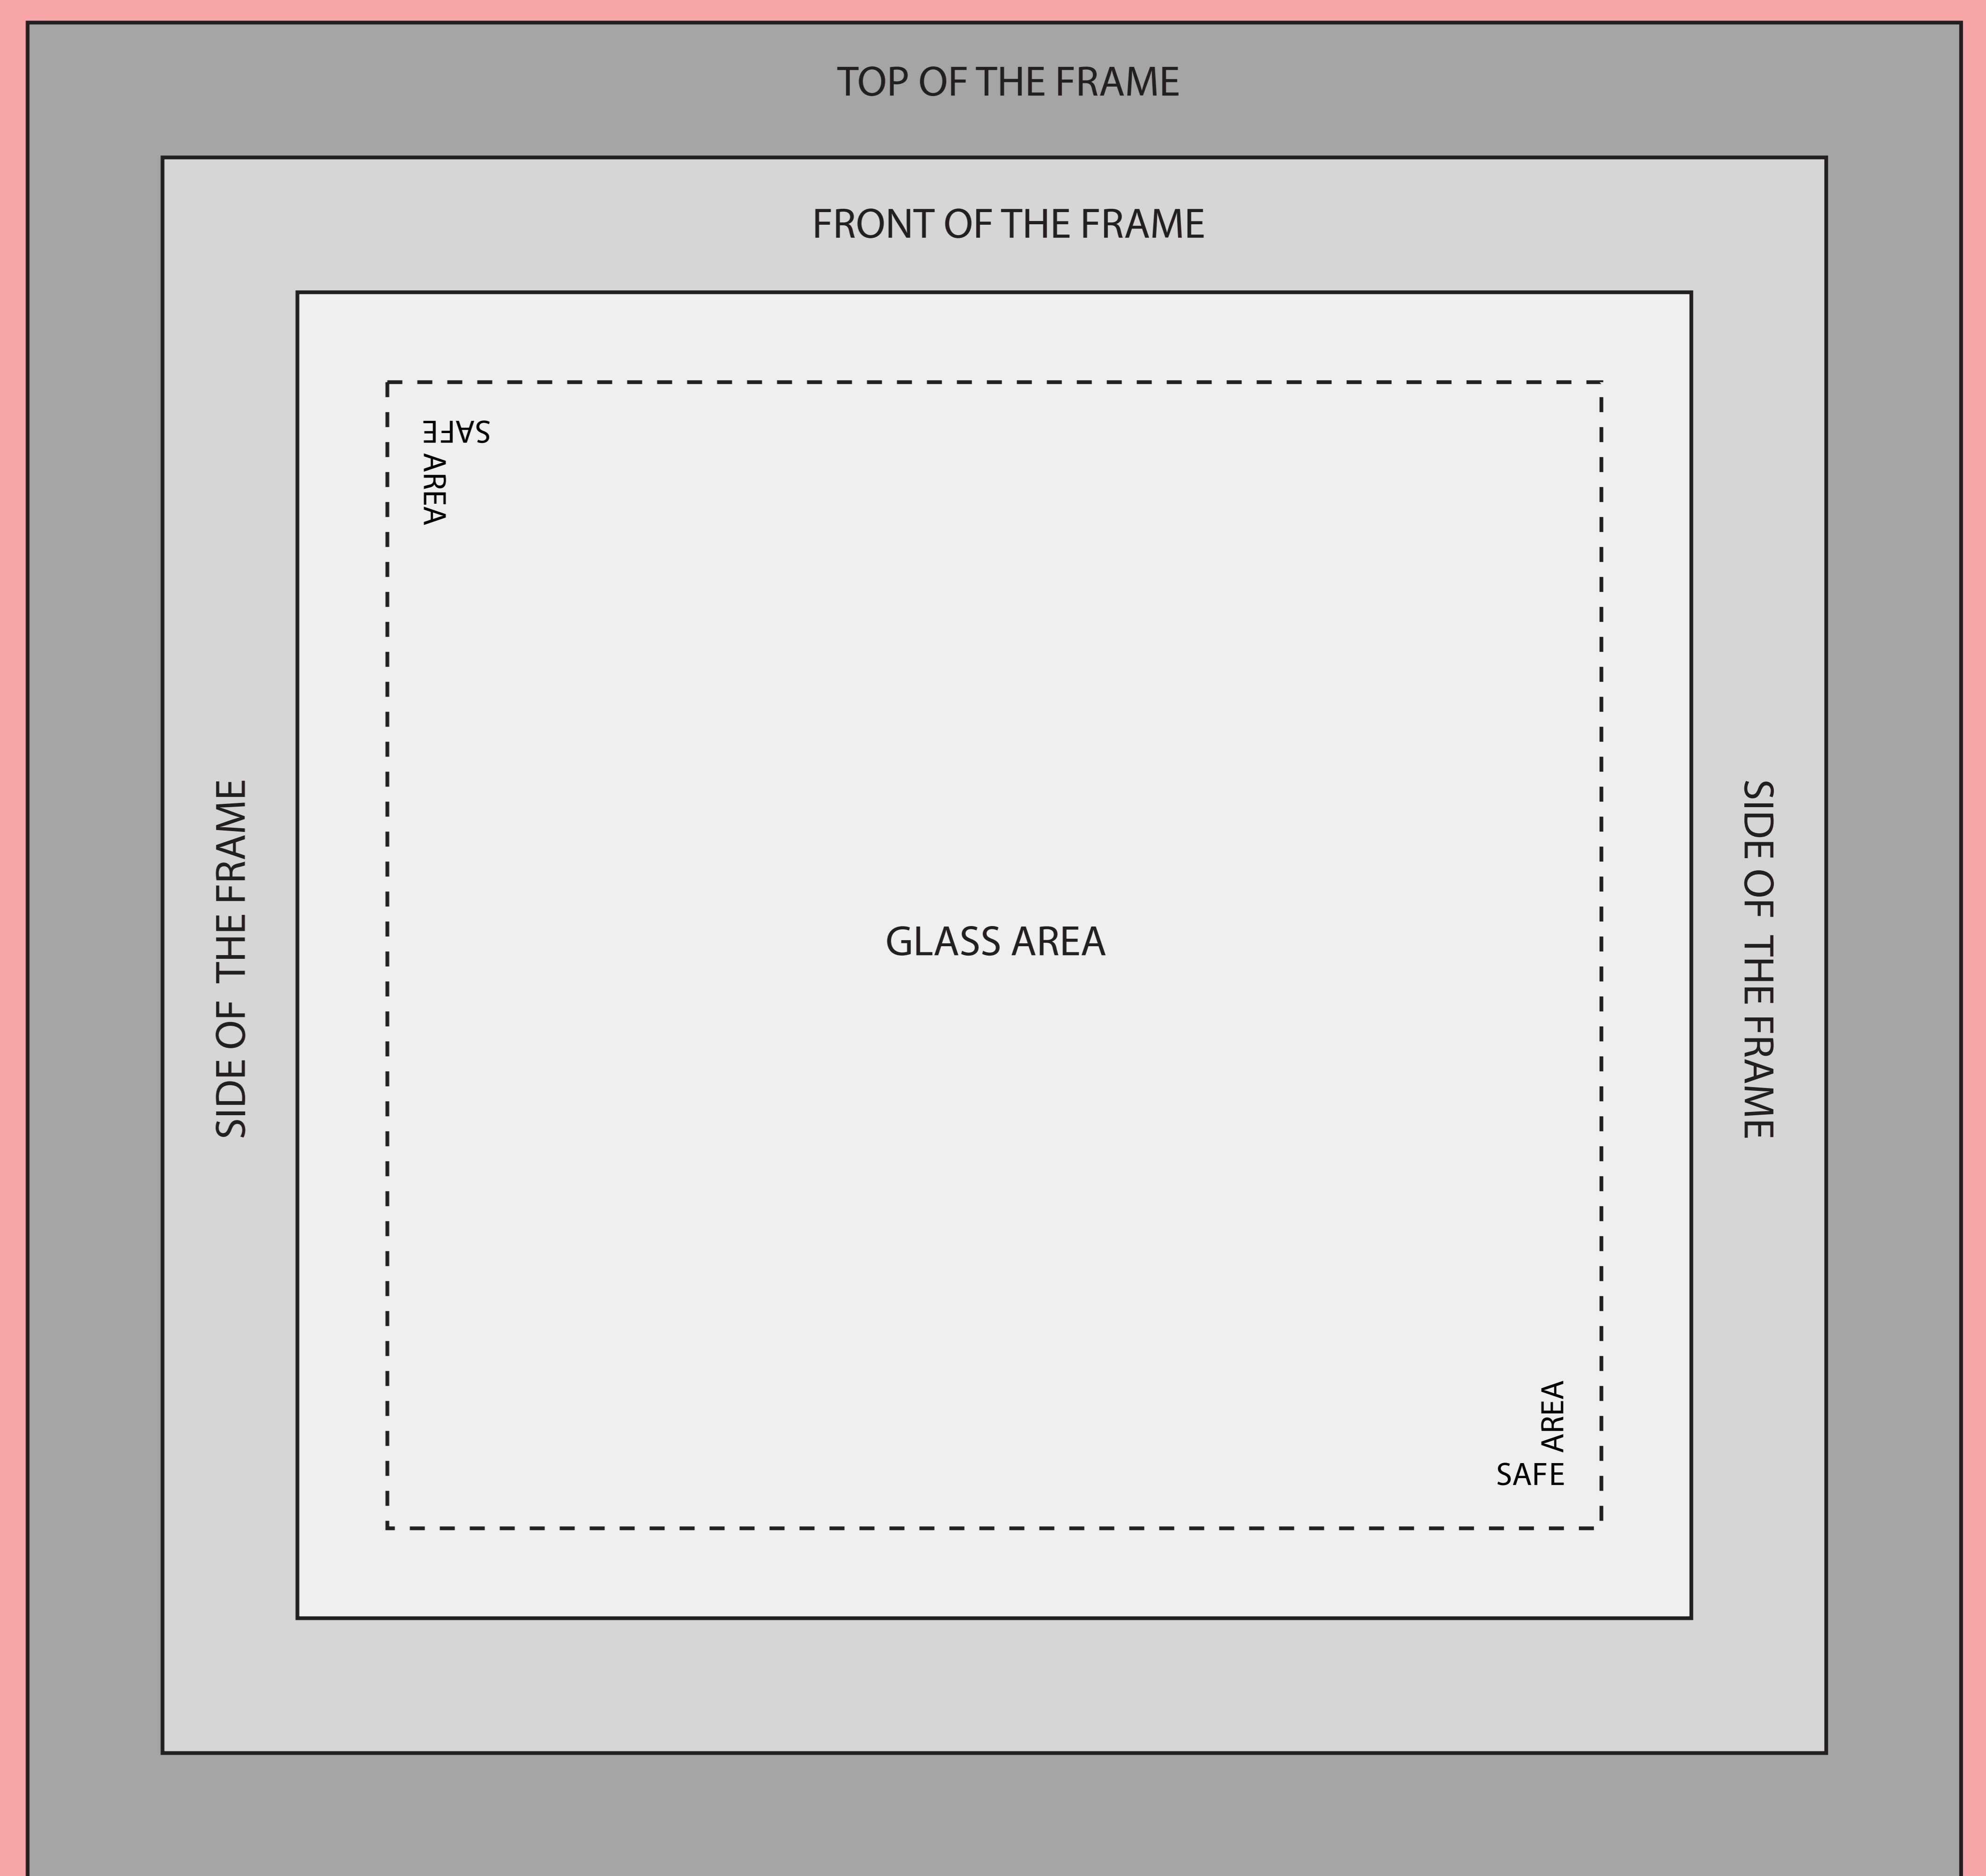

BLEED - EXTEND ALL BACKGROUND IMAGES/COLORS OUT TO THE EDGE OF THE RED

BLEED - EXTEND ALL BACKGROUND IMAGES/COLORS OUT TO THE EDGE OF THE RED

# Insignia 48-Can Mini Fridge

 Main Body of Fridge

 Bleed Area - All background graphics/colors must extend out to the edge of the red boxes

 Safe Area - All logos, text, etc. that is not intended to fall off the edge must be INSIDE this dashed box