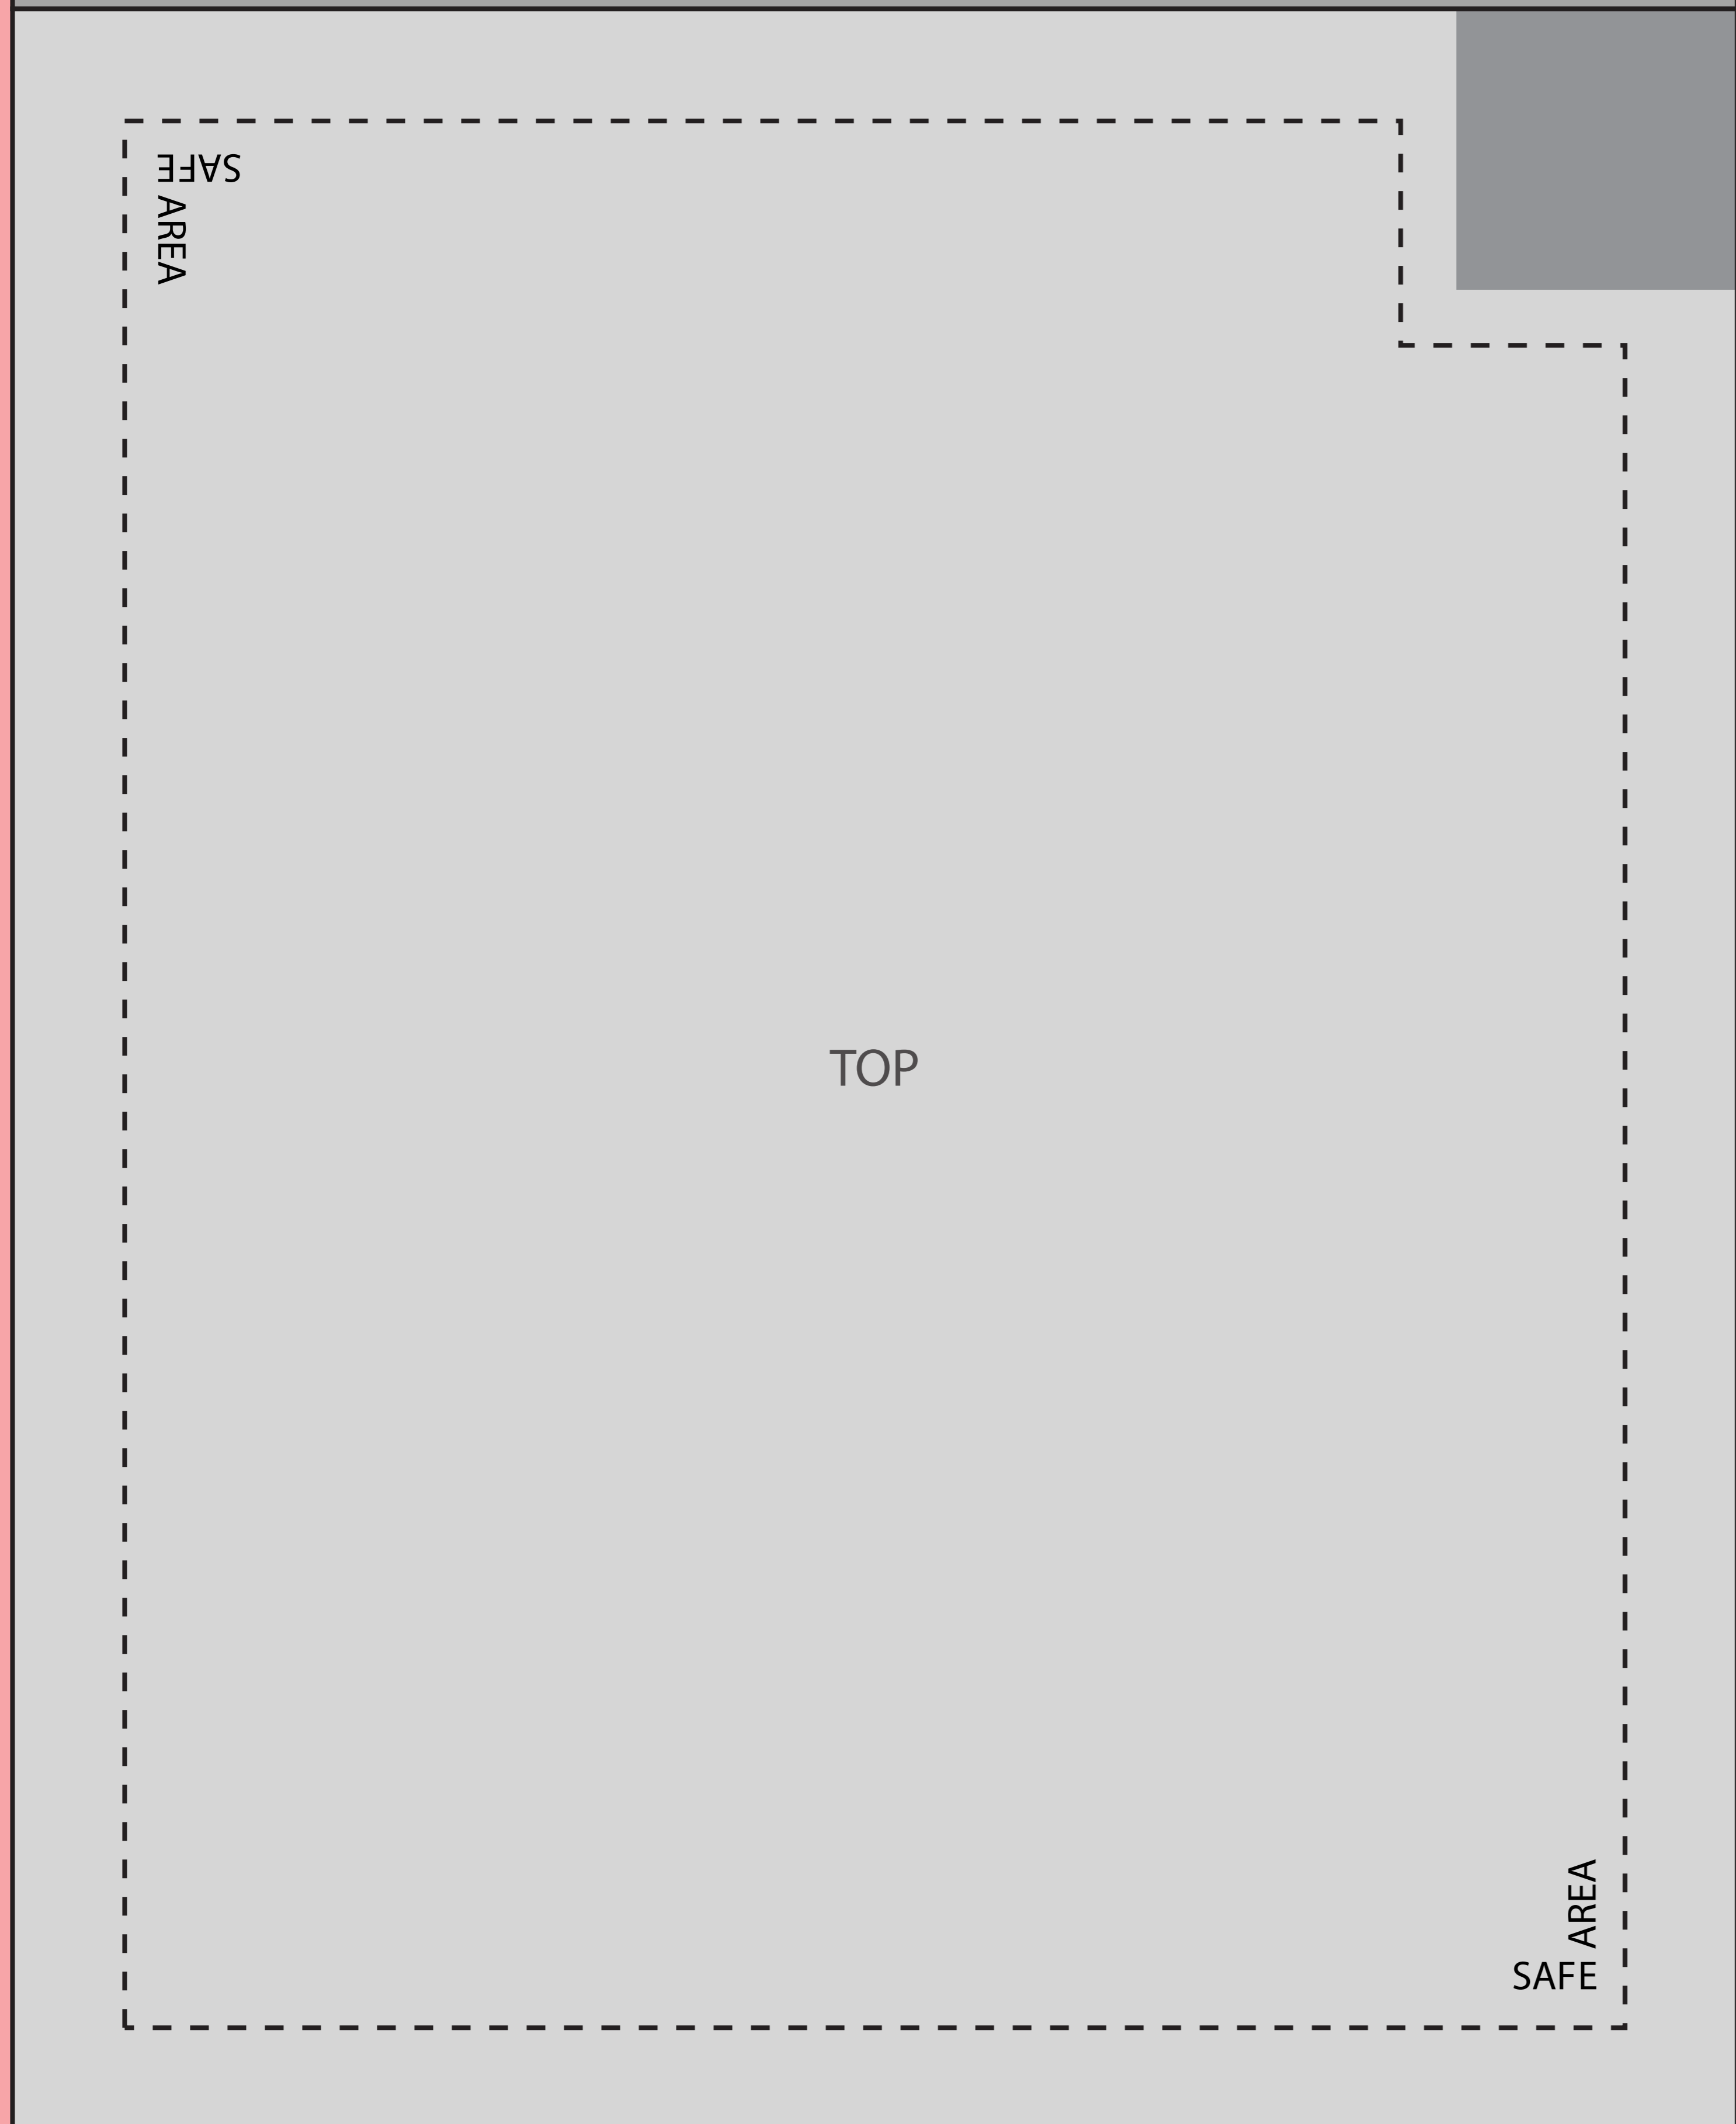

BLEED - EXTEND ALL BACKGROUND IMAGES/COLORS OUT TO THE EDGE OF THE RED

BLEED - EXTEND ALL BACKGROUND IMAGES/COLORS OUT TO THE EDGE OF THE RED

# Insignia 48-Can Mini Fridge

 Main Body of Fridge

 Bleed Area - All background graphics/colors must extend out to the edge of the red boxes

 Safe Area - All logos, text, etc. that is not intended to fall off the edge must be INSIDE this dashed box