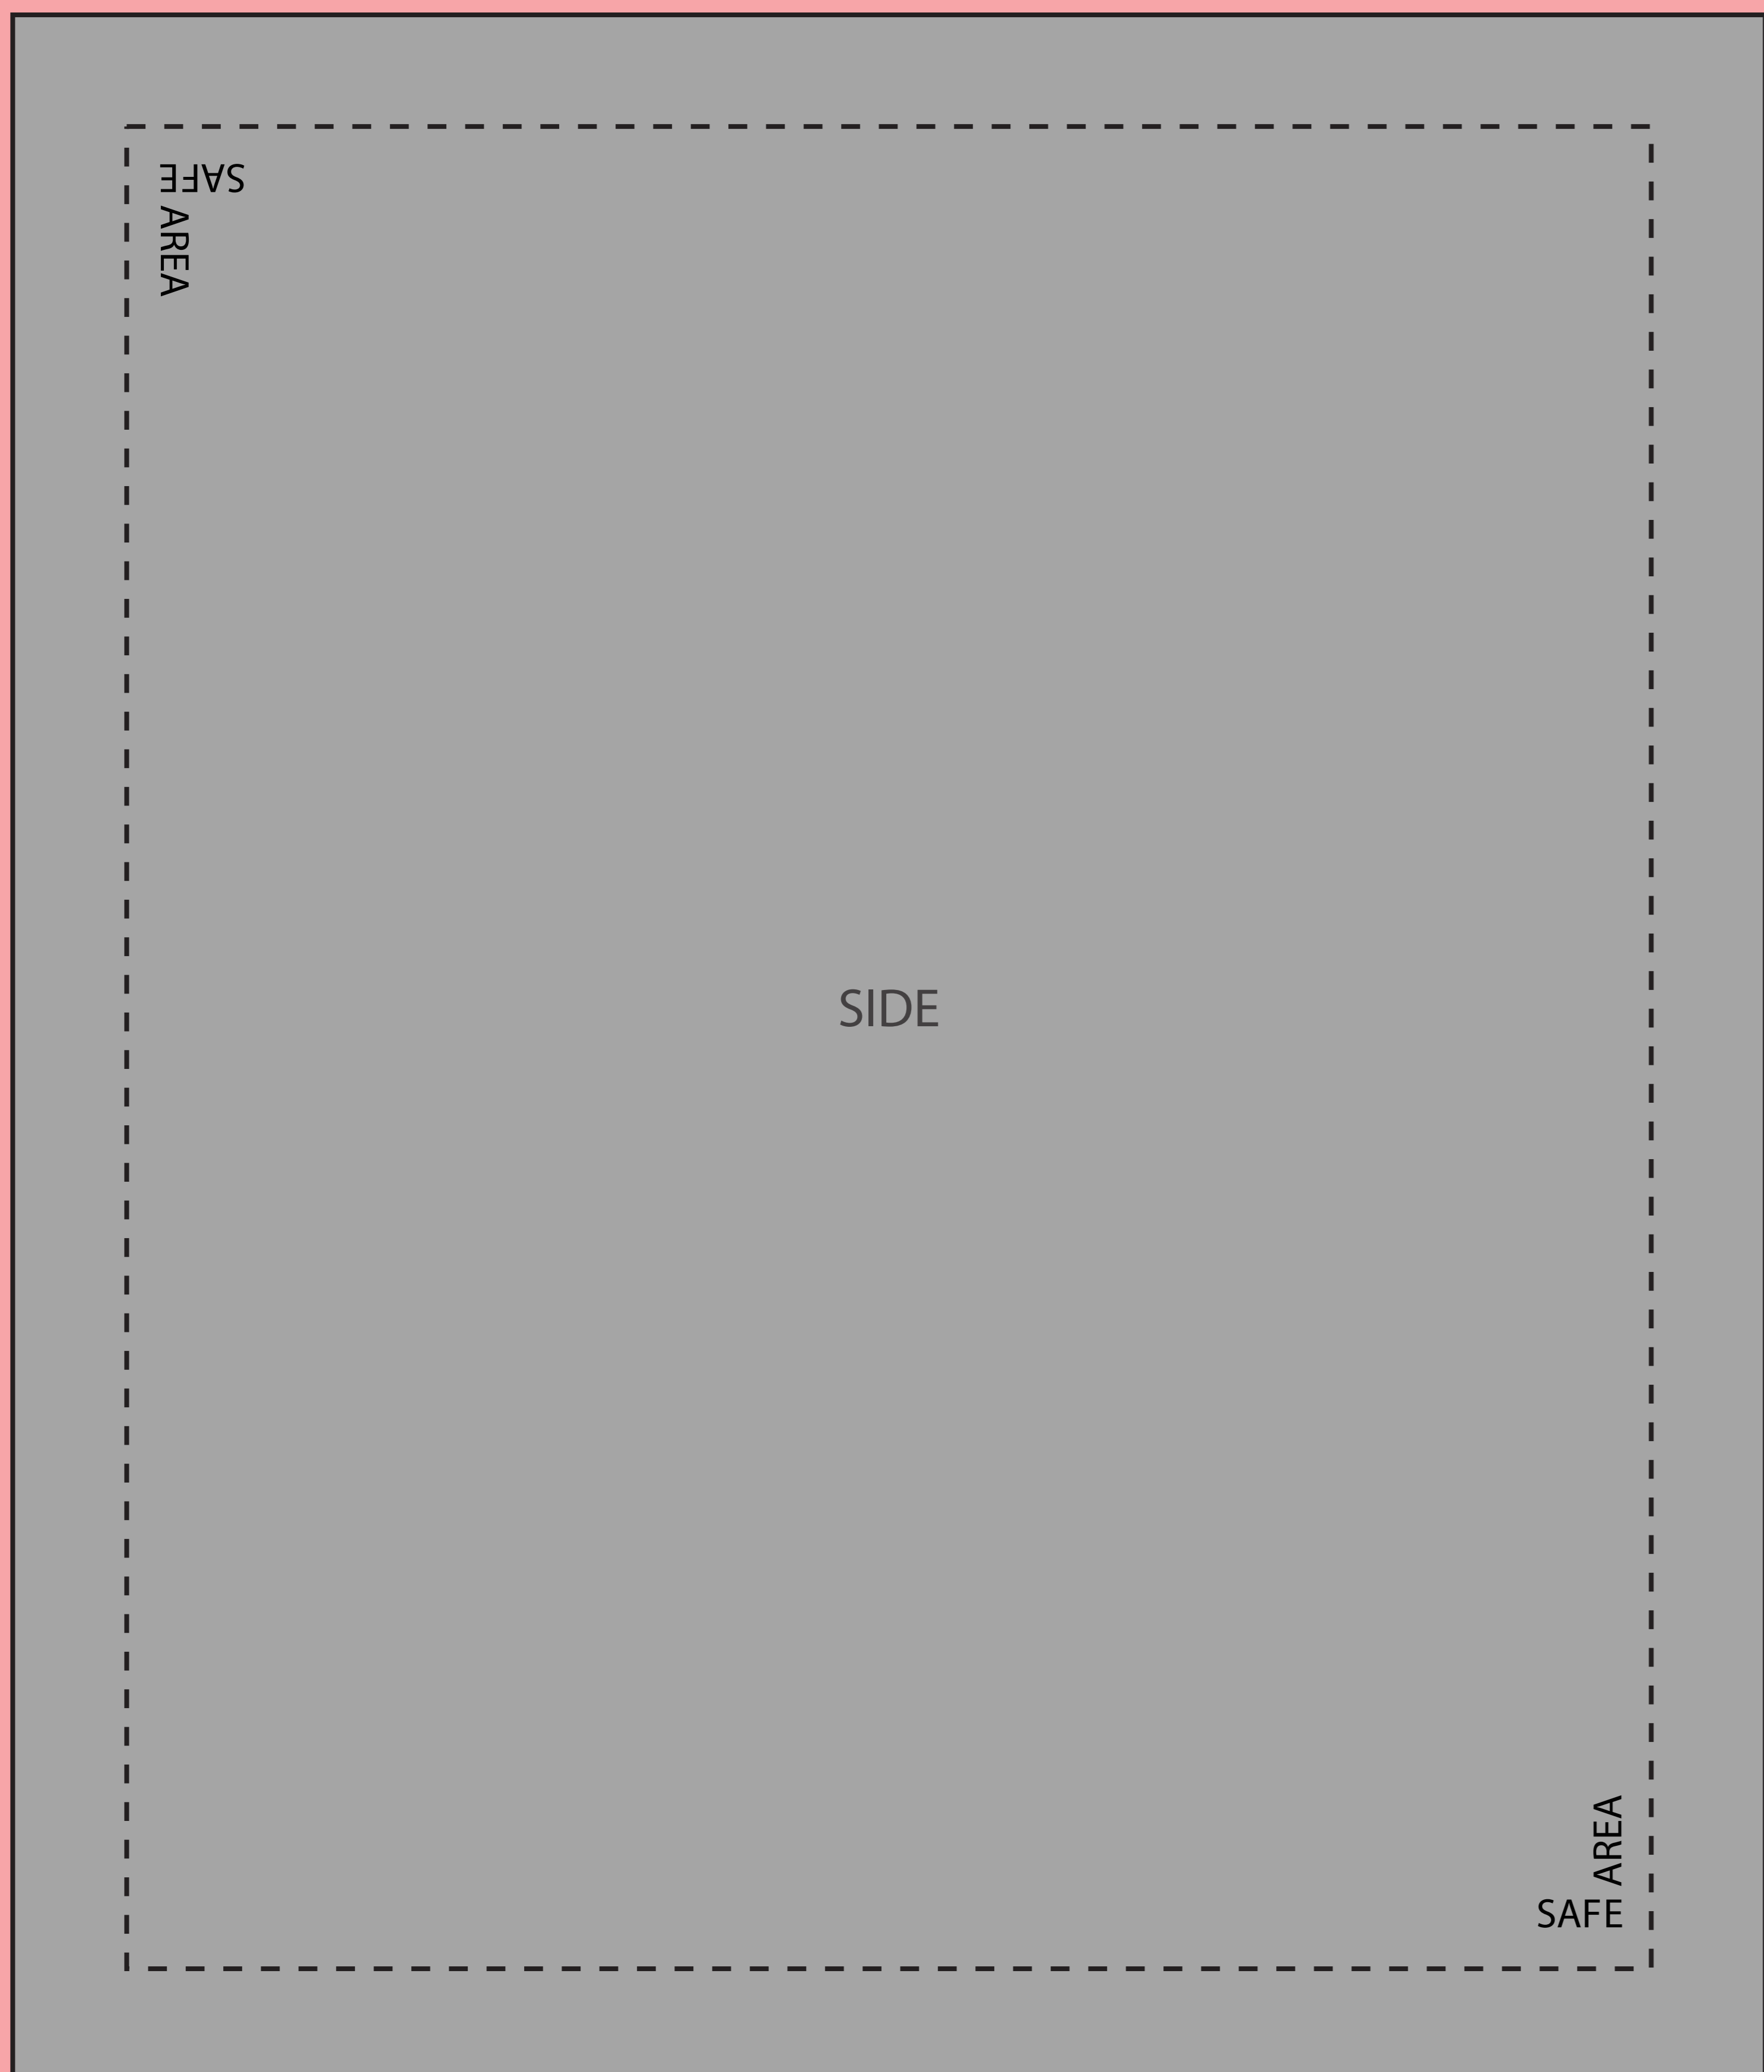

BLEED - EXTEND ALL BACKGROUND IMAGES/COLORS OUT TO THE EDGE OF THE RED

BLEED - EXTEND ALL BACKGROUND IMAGES/COLORS OUT TO THE EDGE OF THE RED

# Insignia 48-Can Mini Fridge

 Main Body of Fridge

 Bleed Area - All background graphics/colors must extend out to the edge of the red boxes

 Safe Area - All logos, text, etc. that is not intended to fall off the edge must be INSIDE this dashed box