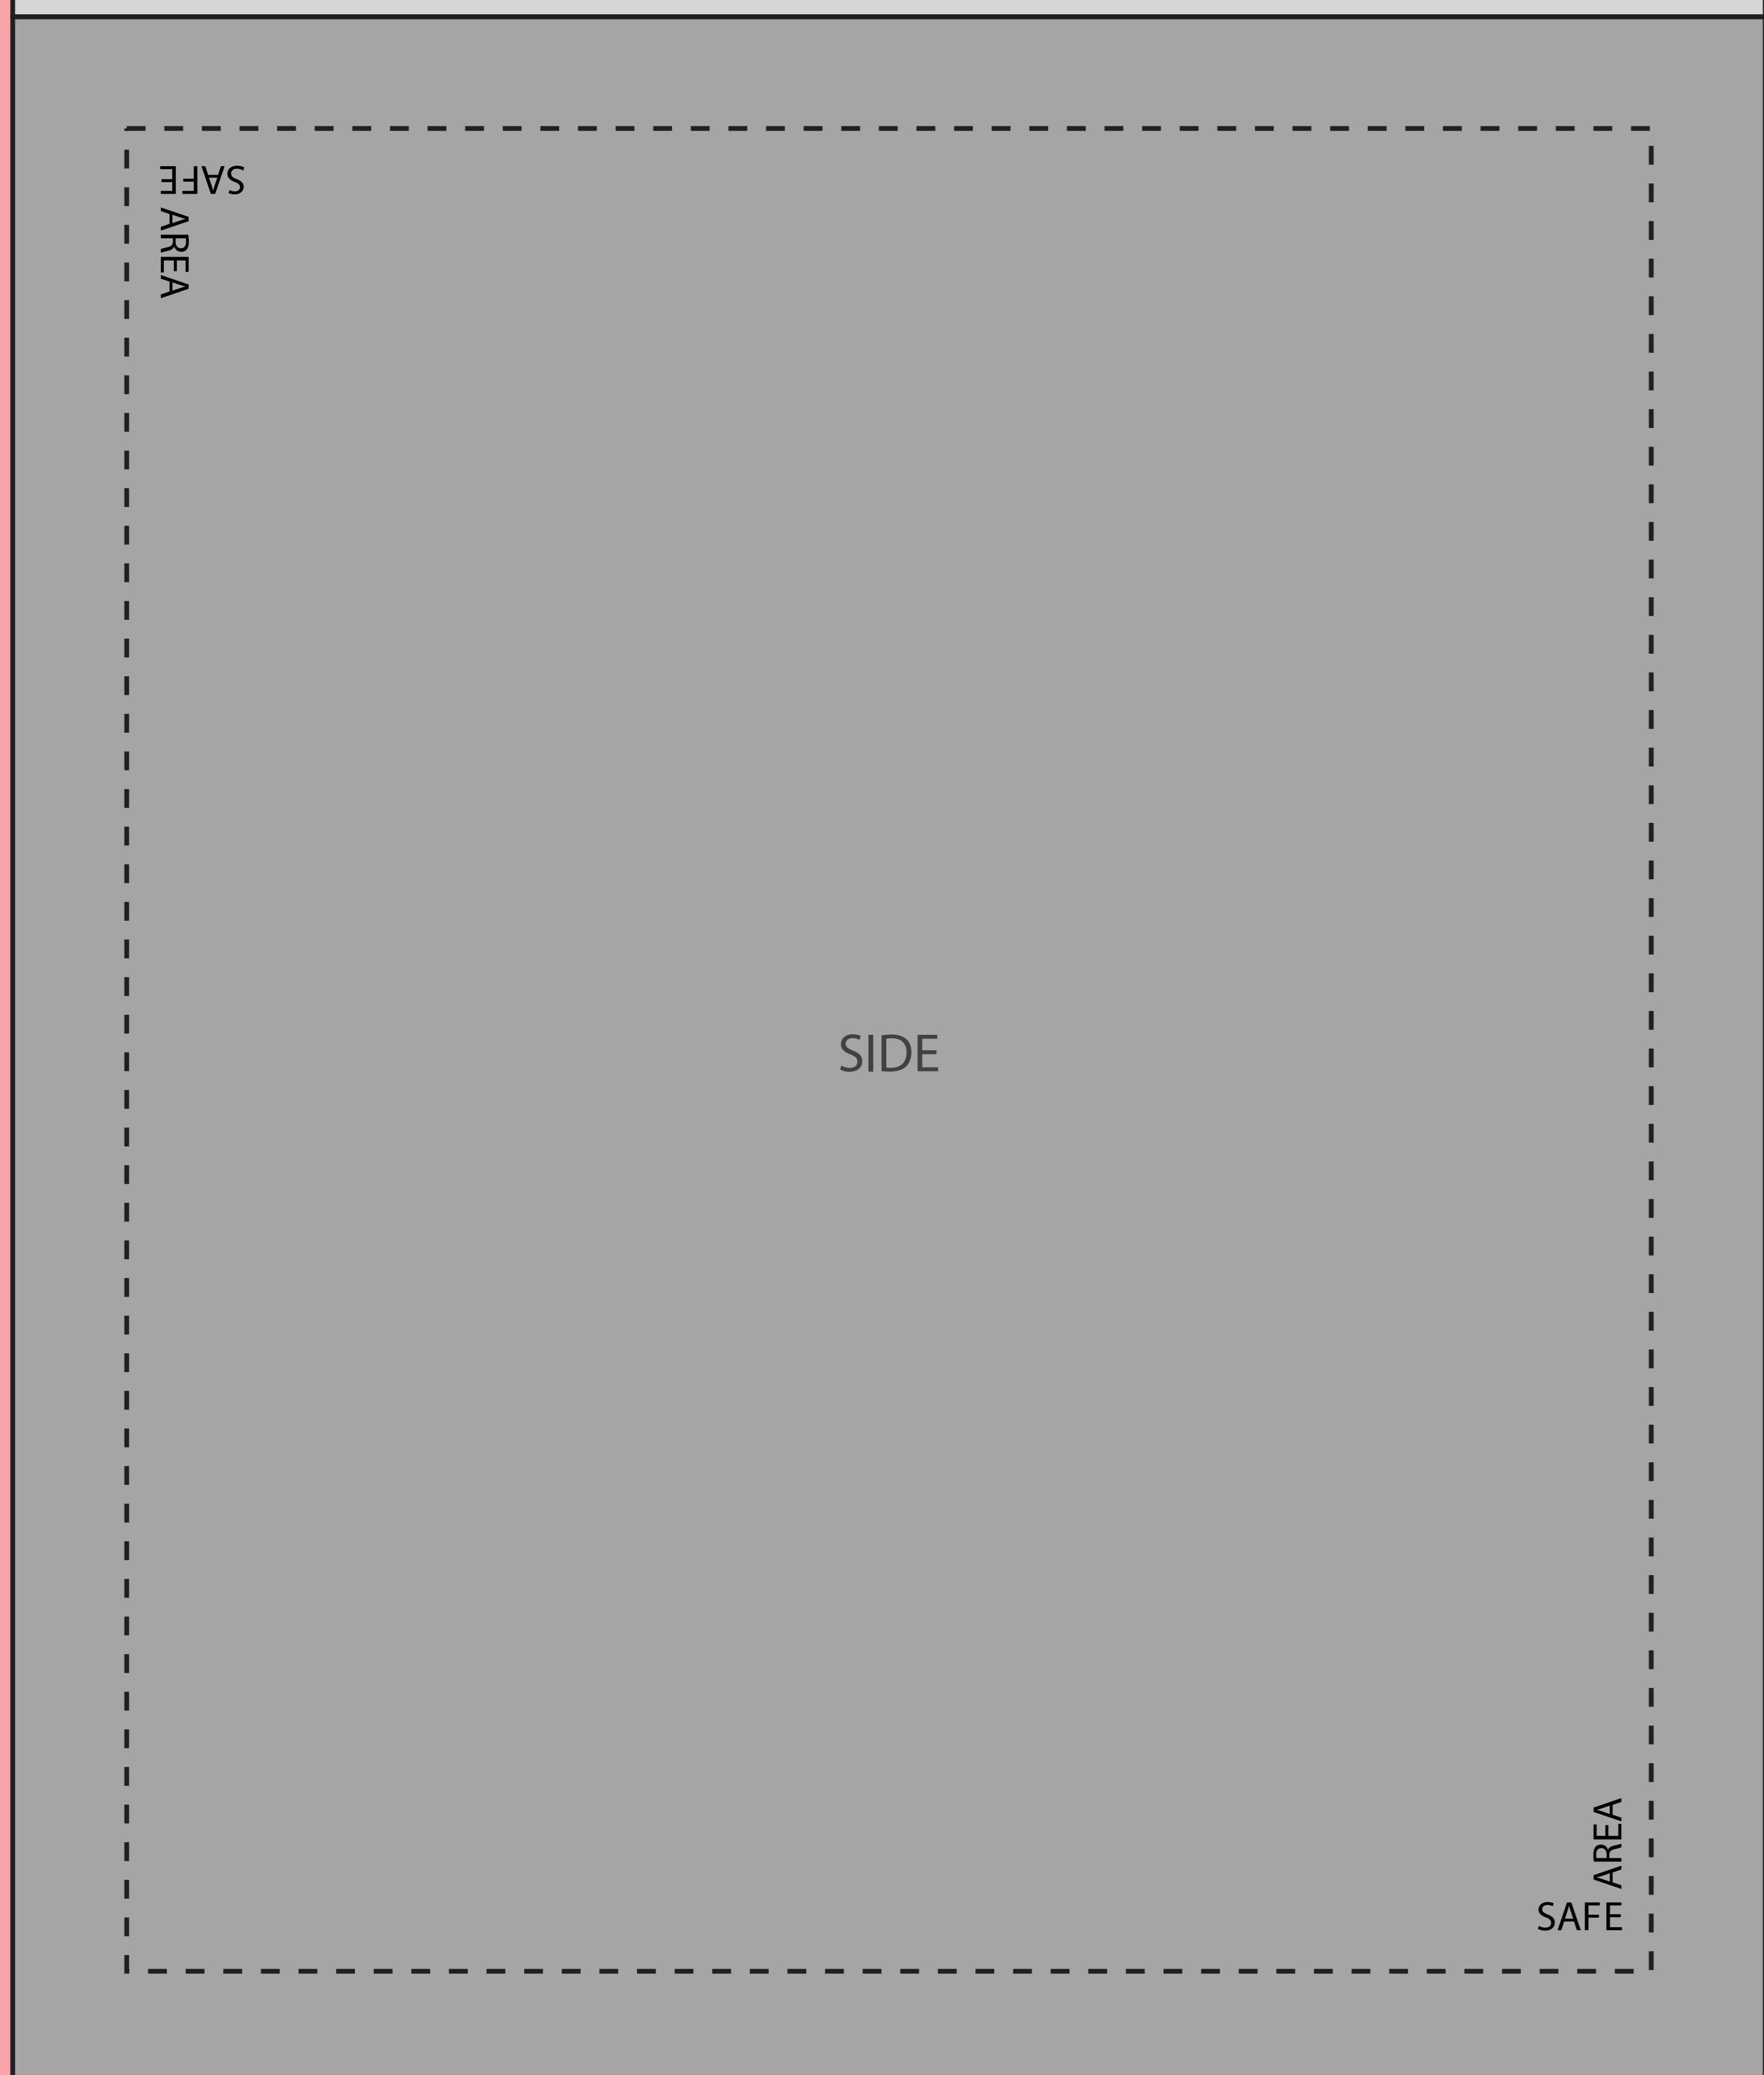

BLEED - EXTEND ALL BACKGROUND IMAGES/COLORS OUT TO THE EDGE OF THE RED

BLEED - EXTEND ALL BACKGROUND IMAGES/COLORS OUT TO THE EDGE OF THE RED

# Insignia 48-Can Mini Fridge

 Main Body of Fridge

 Bleed Area - All background graphics/colors must extend out to the edge of the red boxes

 Safe Area - All logos, text, etc. that is not intended to fall off the edge must be INSIDE this dashed box