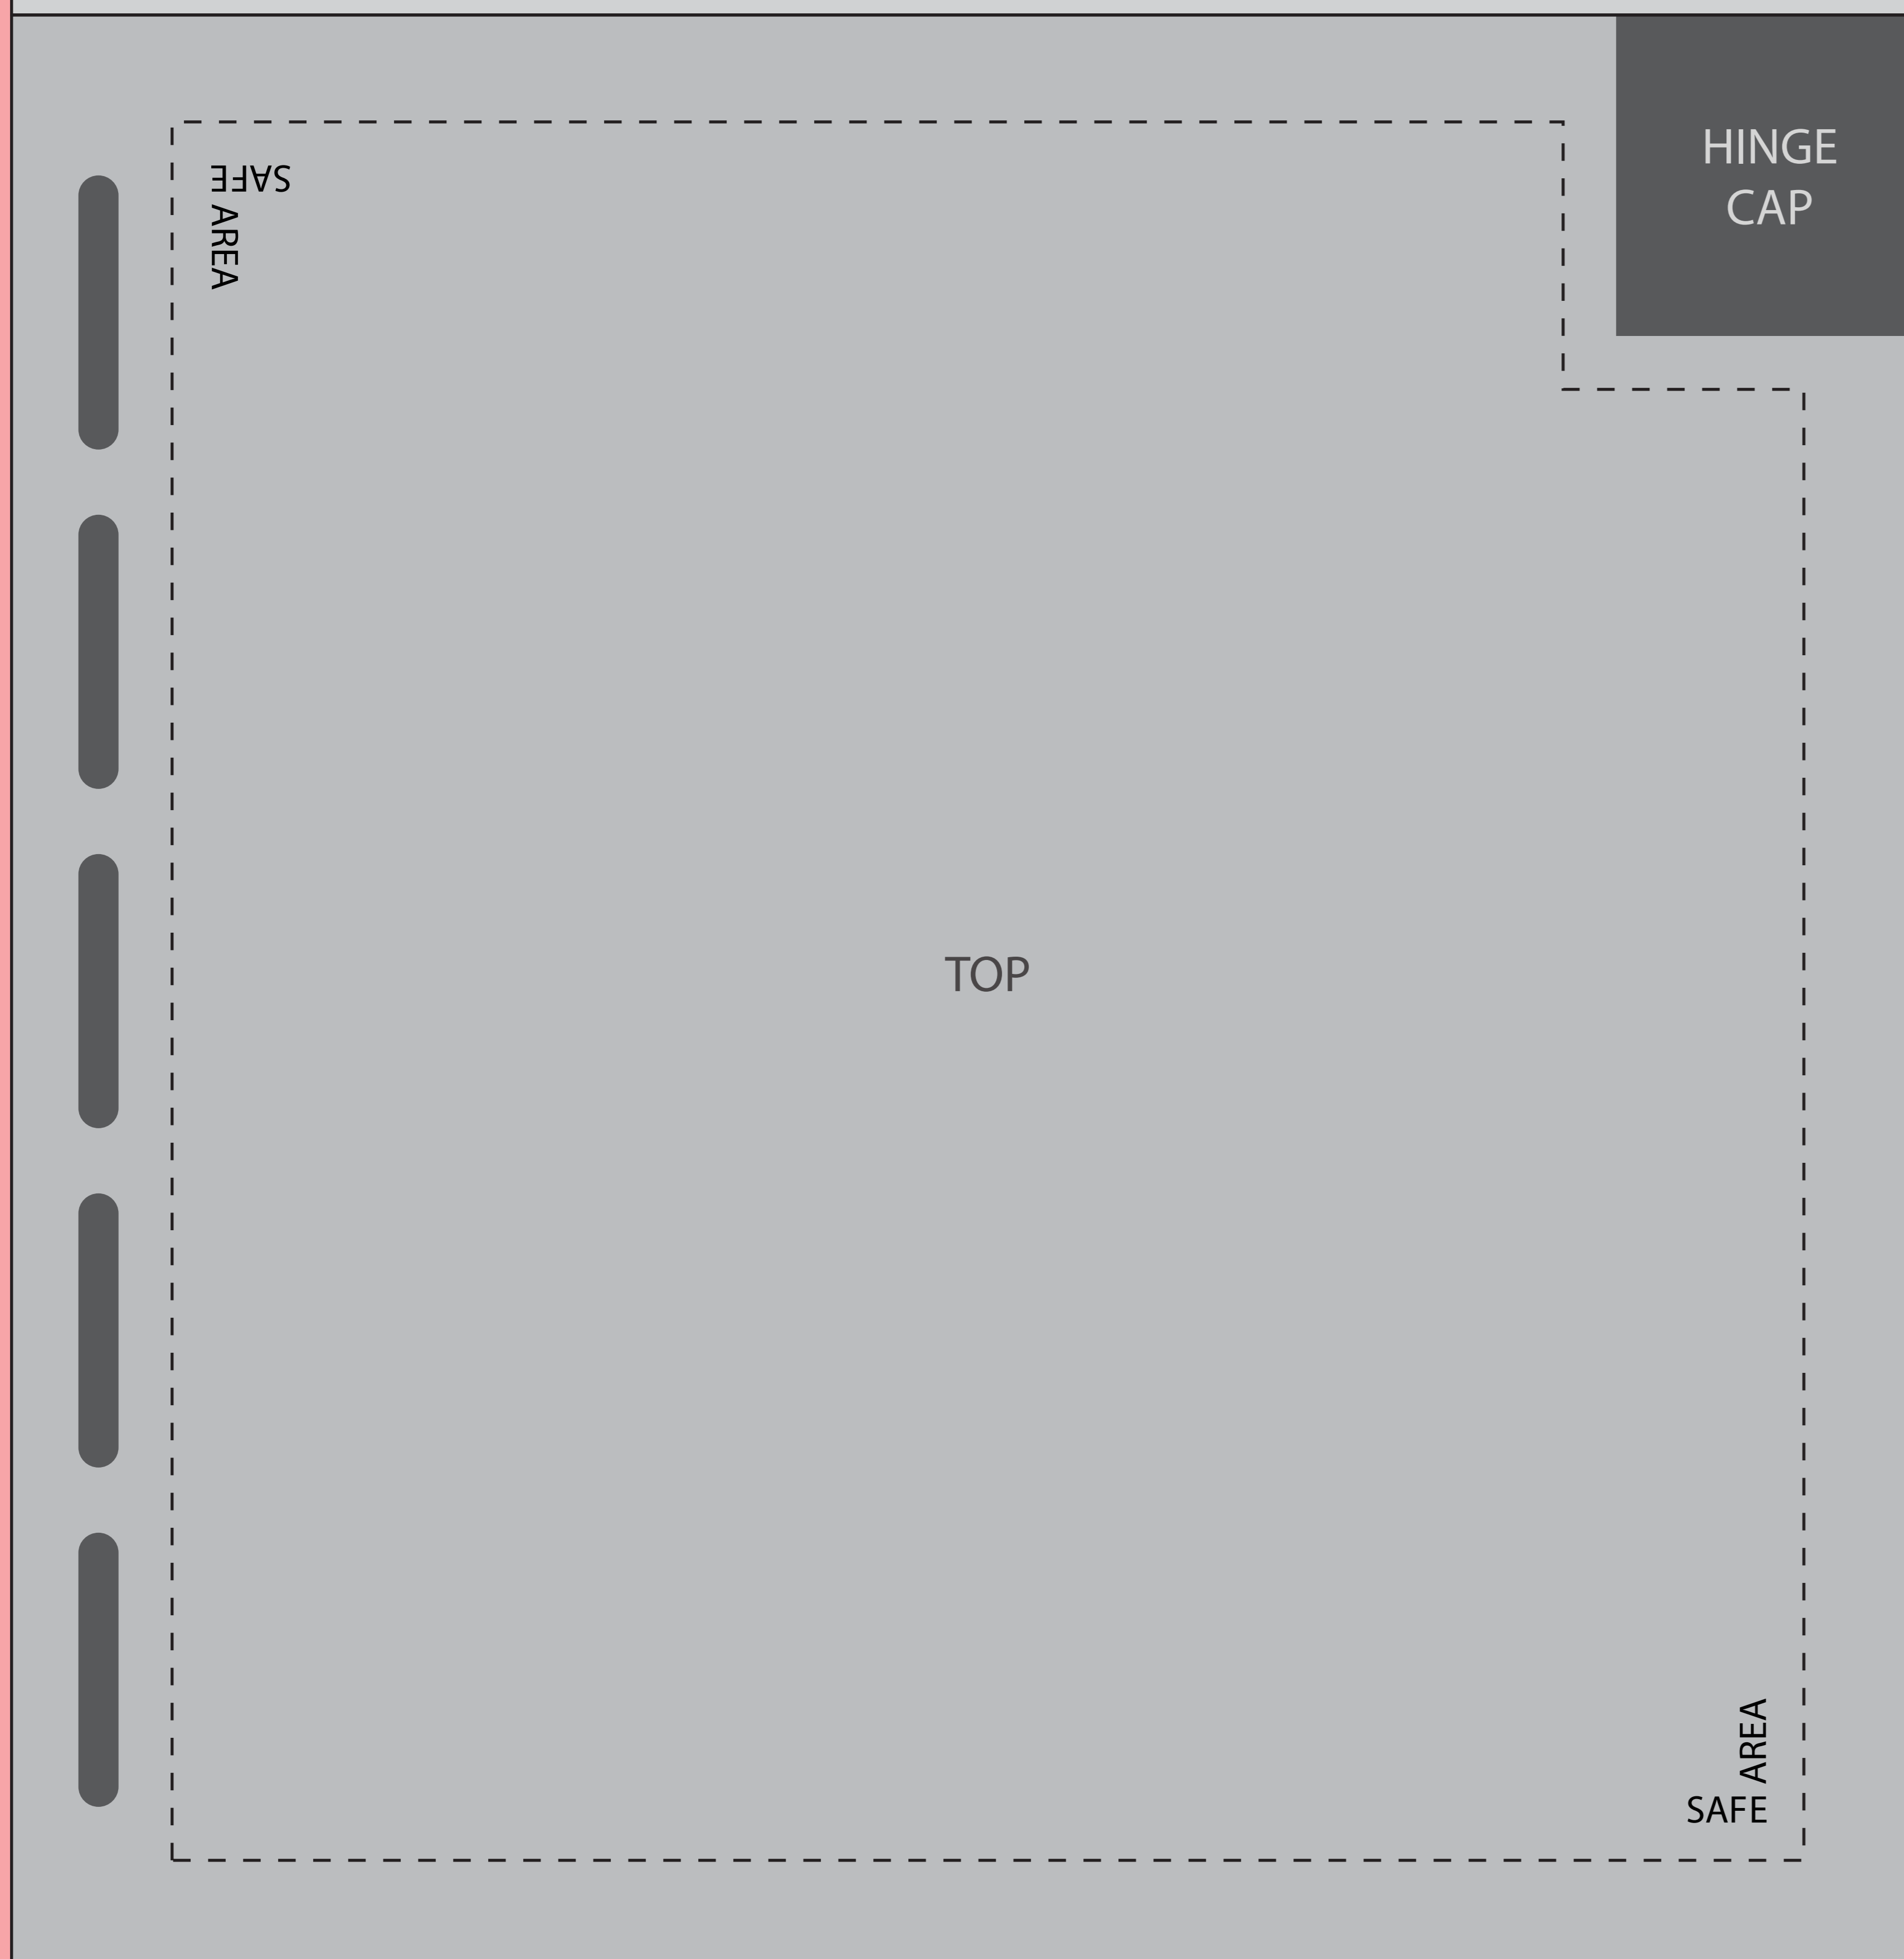

BLEED - EXTEND ALL BACKGROUND IMAGES/COLORS OUT TO THE EDGE OF THE RED

BLEED - EXTEND ALL BACKGROUND IMAGES/COLORS OUT TO THE EDGE OF THE RED

# IDW G-3 Countertop Cooler

Main Body of Fridge

Bleed Area - All background graphics/colors must extend out to the edge of the red boxes

Safe Area - All logos, text, etc. that is not intended to fall off the edge must be INSIDE this dashed box