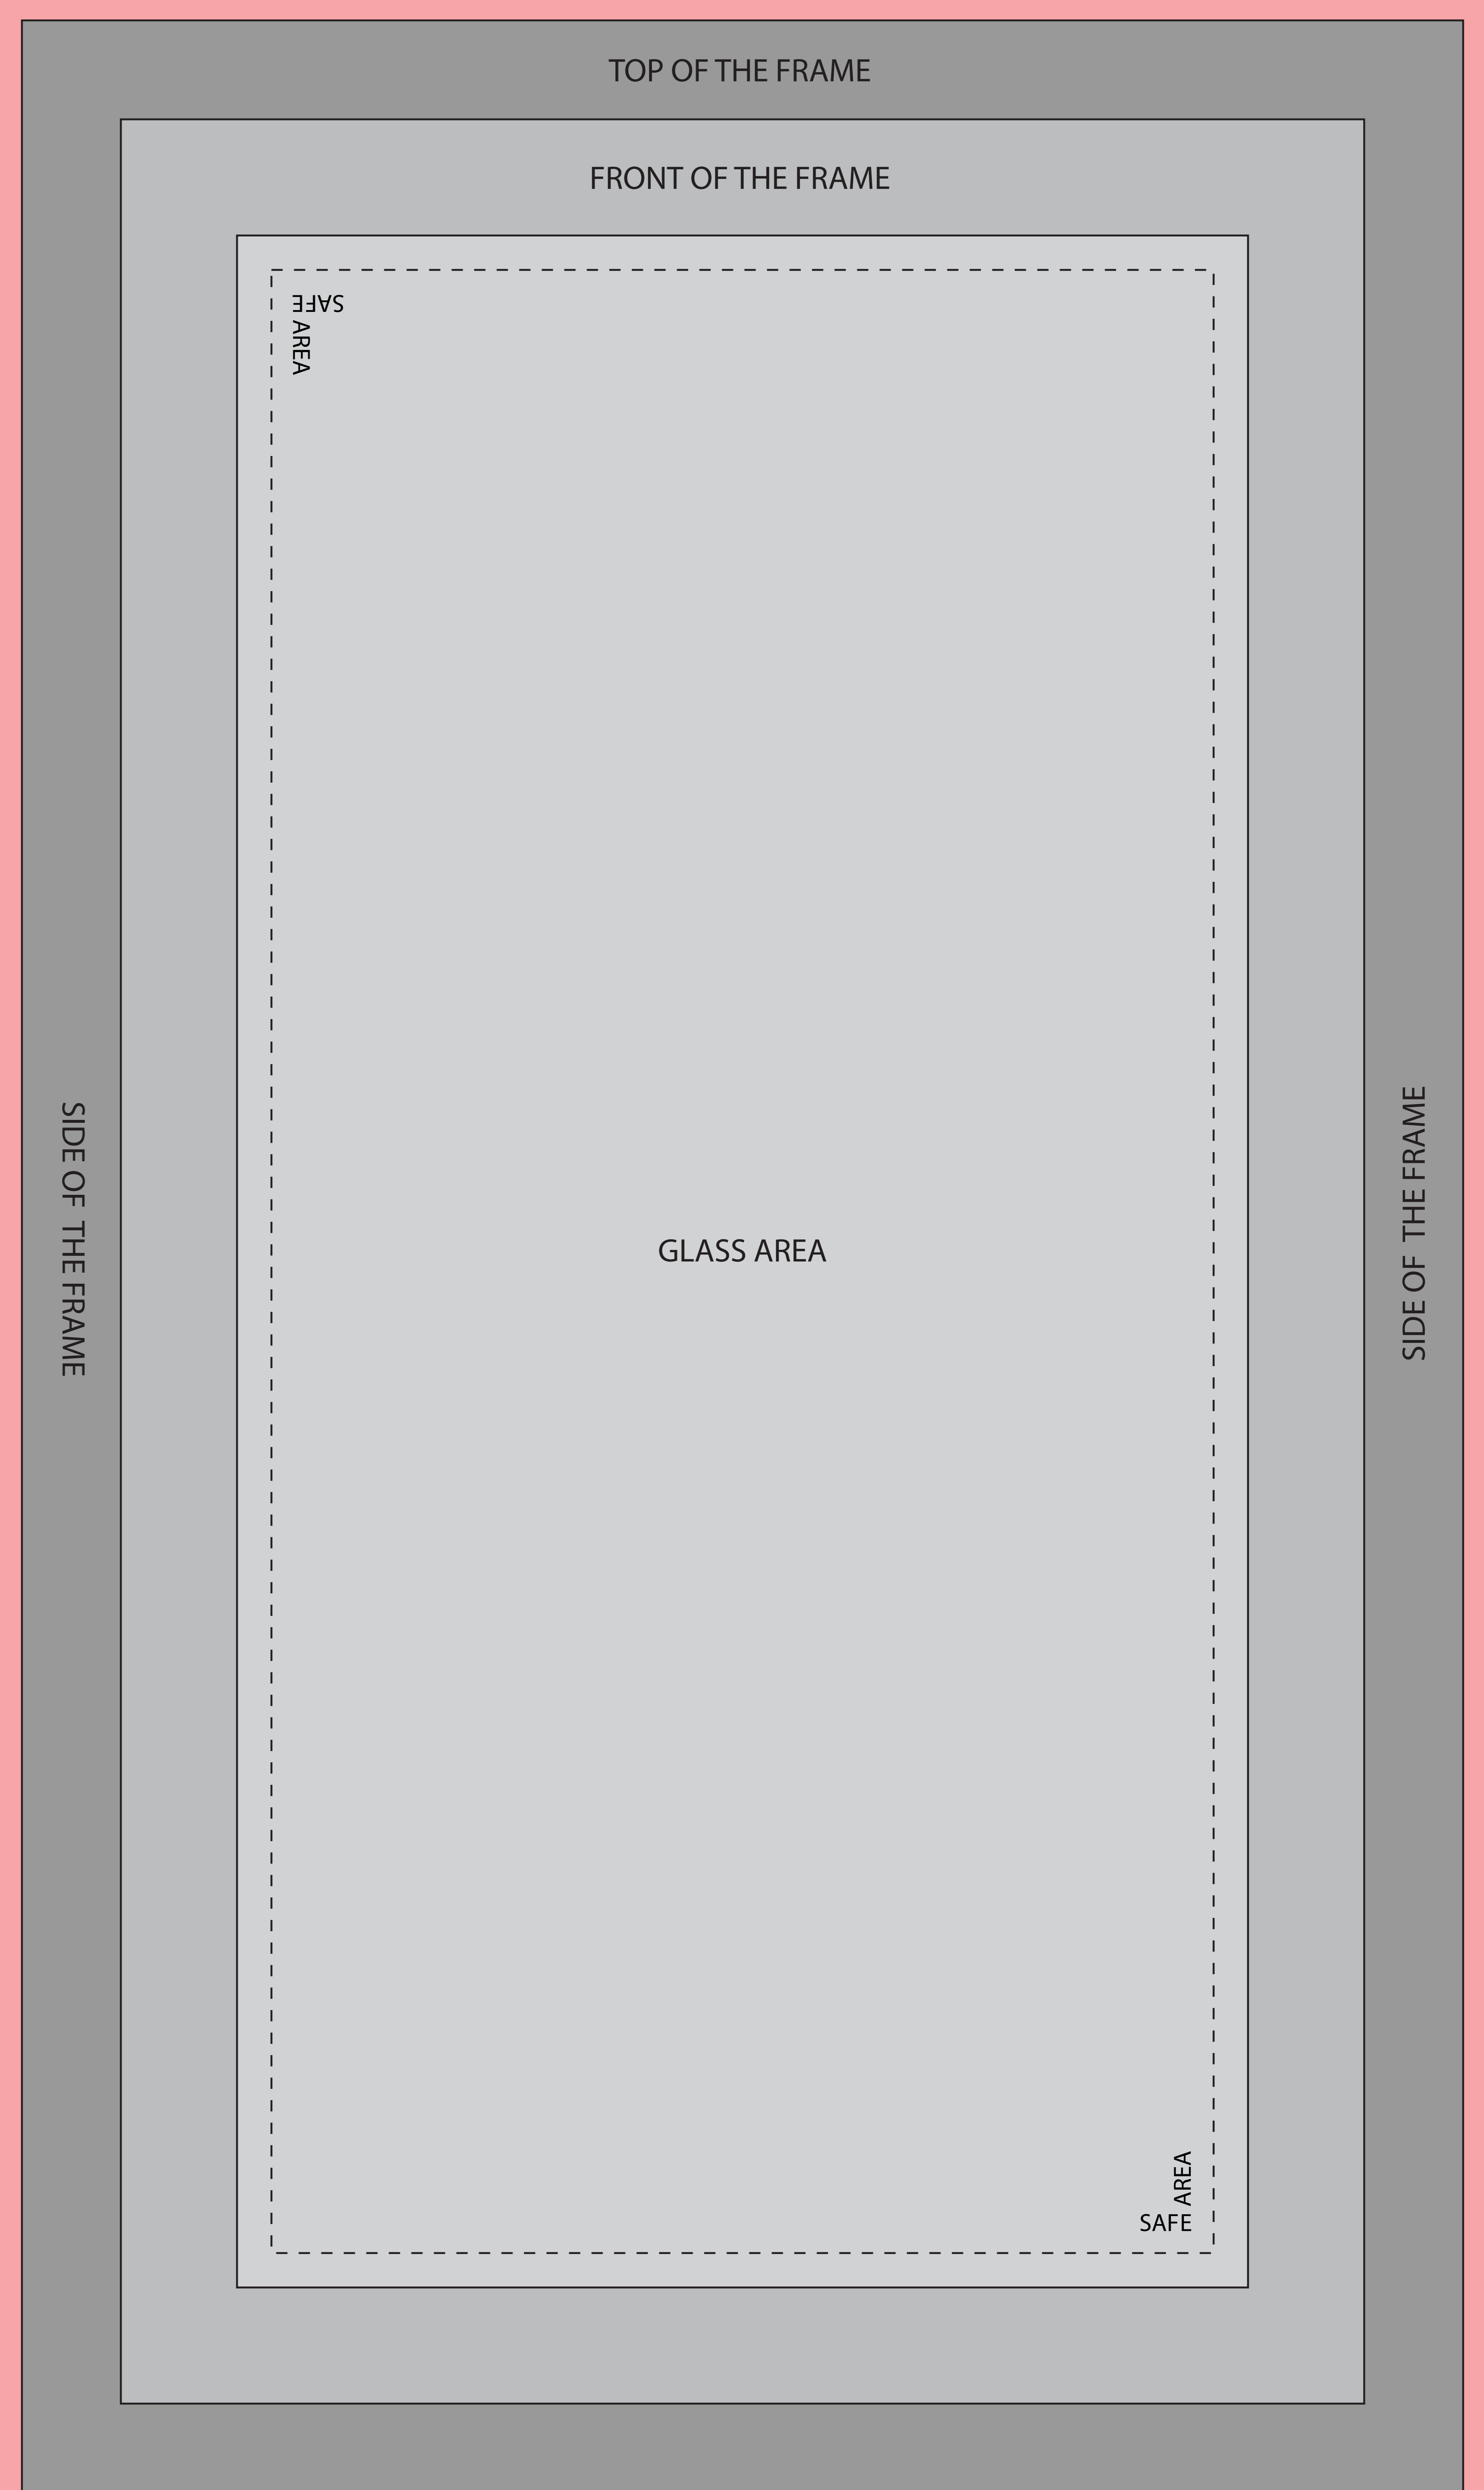

BLEED - EXTEND ALL BACKGROUND IMAGES/COLORS OUT TO THE EDGE OF THE RED

BLEED - EXTEND ALL BACKGROUND IMAGES/COLORS OUT TO THE EDGE OF THE RED

# IDW G-3 Countertop Cooler

Main Body of Fridge

Bleed Area - All background graphics/colors must extend out to the edge of the red boxes

Safe Area - All logos, text, etc. that is not intended to fall off the edge must be INSIDE this dashed box