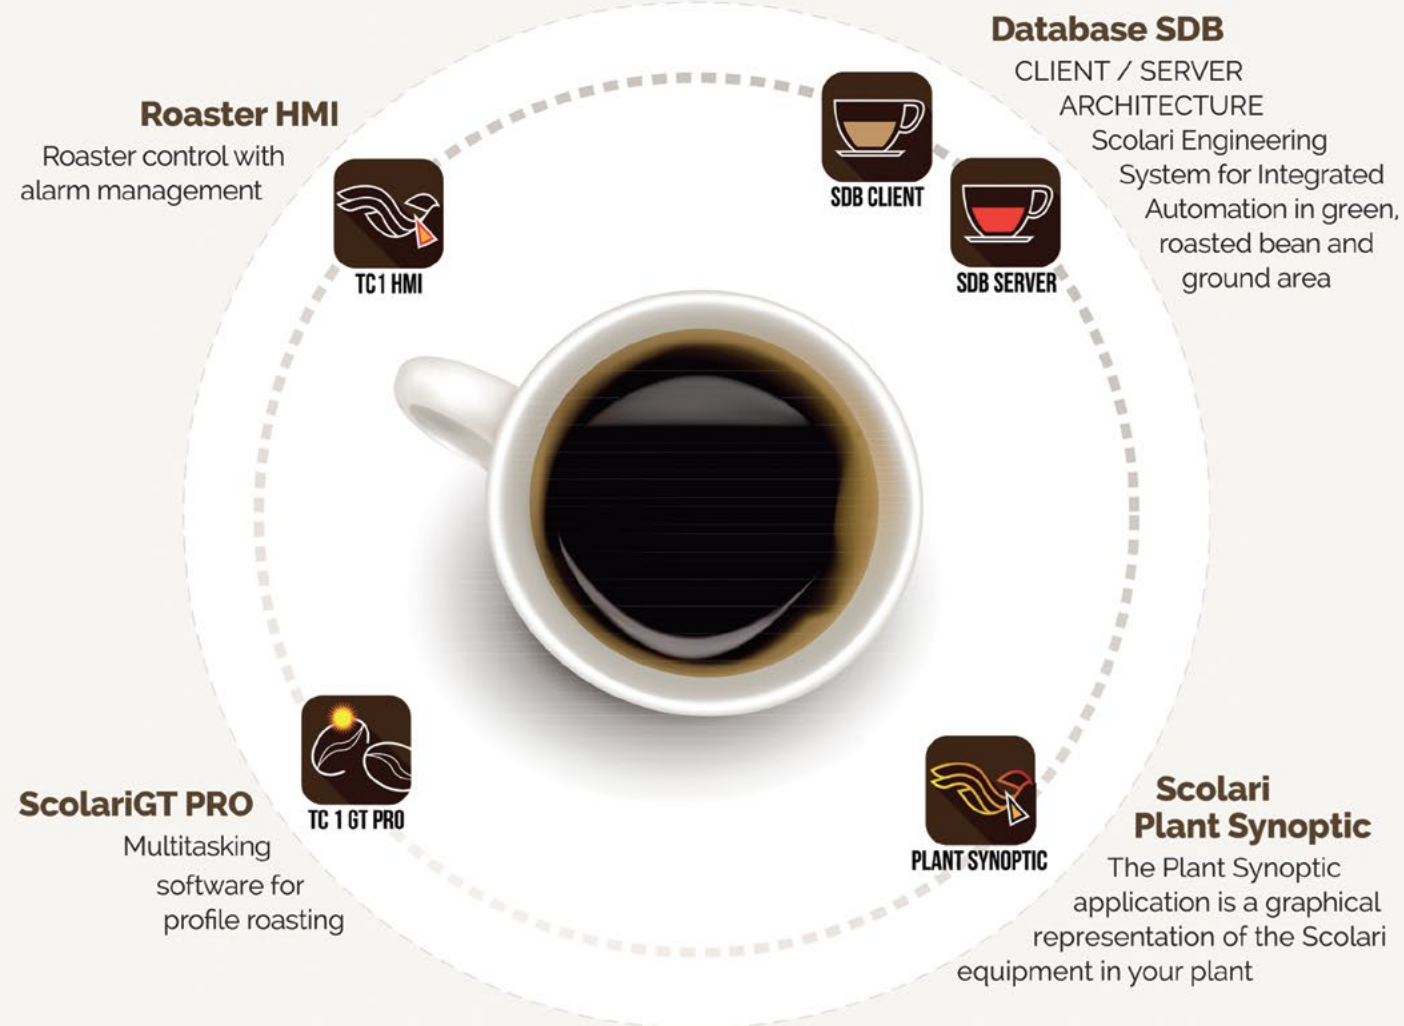

SCOLARI SOFTWARE

We excel in integrated programs for dumping and tracking of green coffee, roaster control, roasted inventory and computerized grinding and degassing control

WORLD'S LEADER ITALIAN ESPRESSO ROASTERS