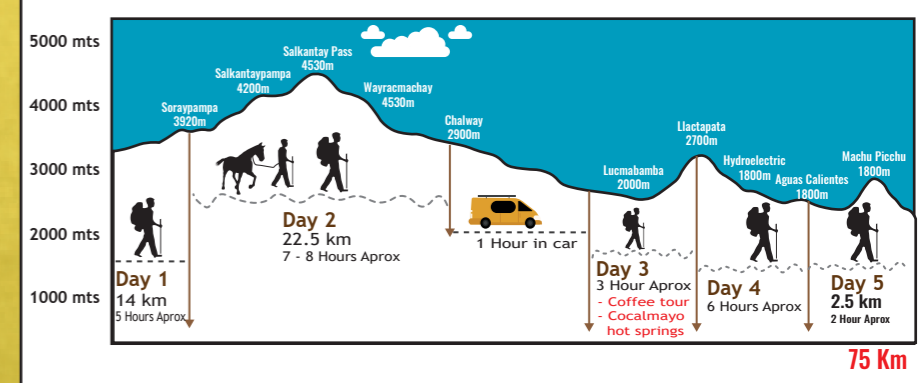

# SALKANTAY TREK TO MACHU PICCHU

Join Us at Refugios Salkantay to The World Wonder Machu Picchu!

Salkantay Trek 5D/4N, Waking Up With Machu Picchu

75 Km