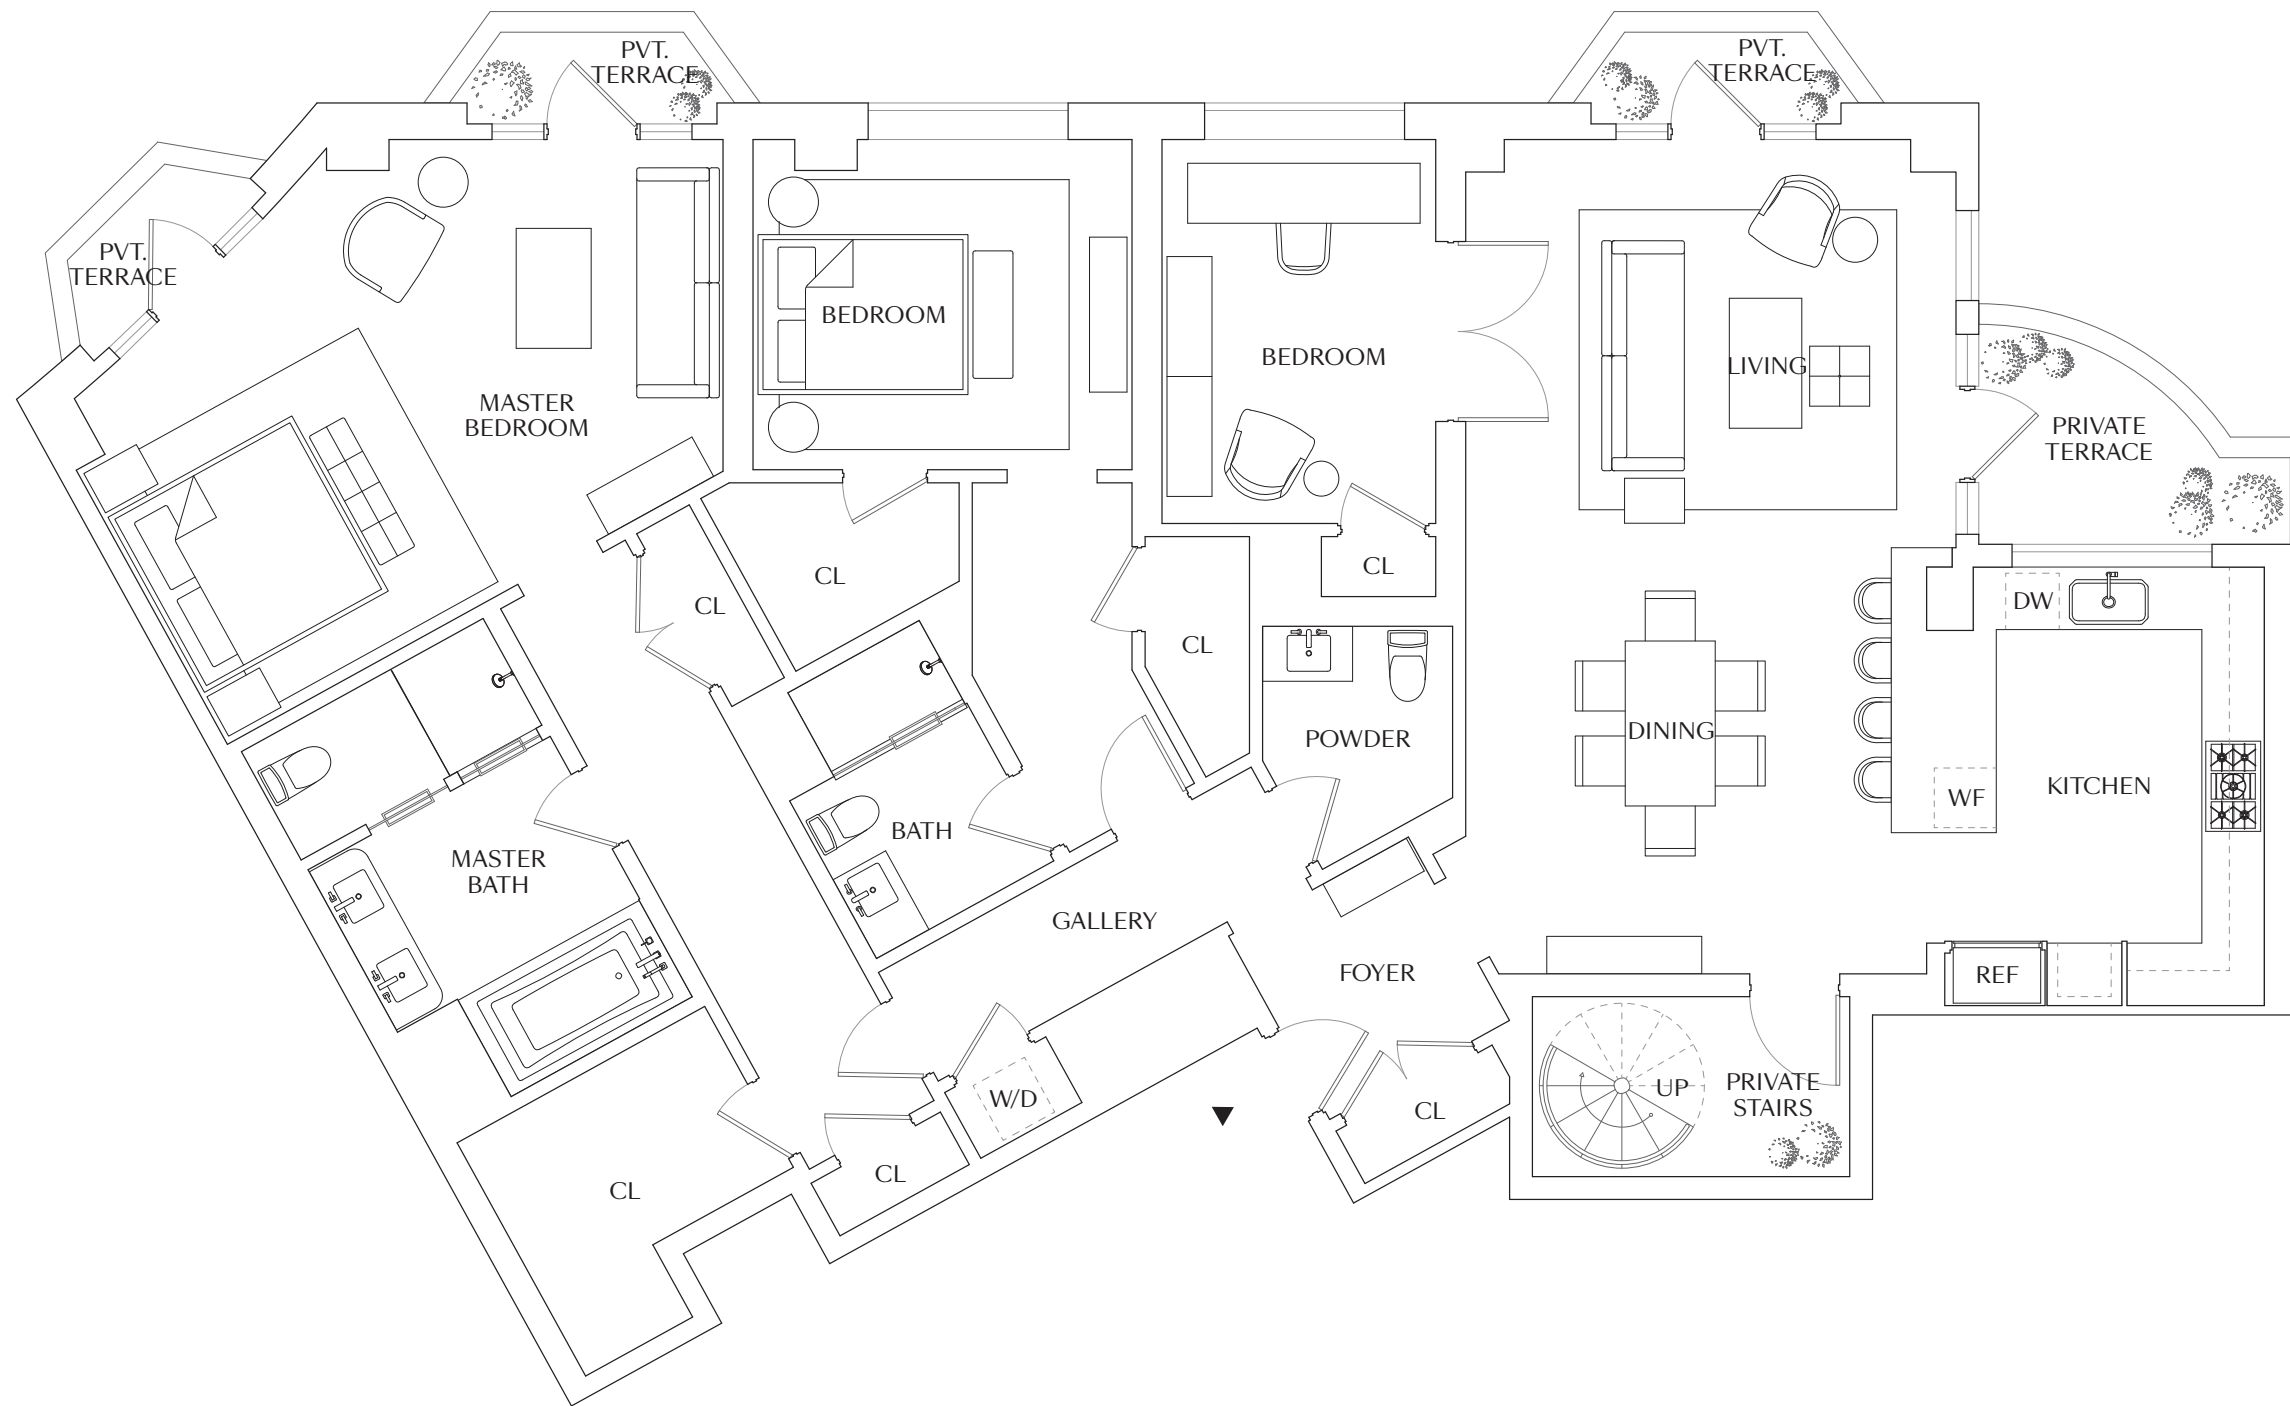

CRESCENT

NOB HILL

PENTHOUSE ONE

LOWER LEVEL

3 BEDROOMS | 2 BATHROOMS
POWDER ROOM

INTERIOR 2,020 SQ FT
EXTERIOR 872 SQ FT

CALIFORNIA STREET

POWELL STREET

Scale 5/16" = 1'

CRESCENT

NOB HILL

PENTHOUSE ONE

UPPER LEVEL

3 BEDROOMS | 2 BATHROOMS
POWDER ROOM

INTERIOR 2,020 SQ FT
EXTERIOR 872 SQ FT

CALIFORNIA STREET

POWELL STREET

Scale 5/16" = 1'