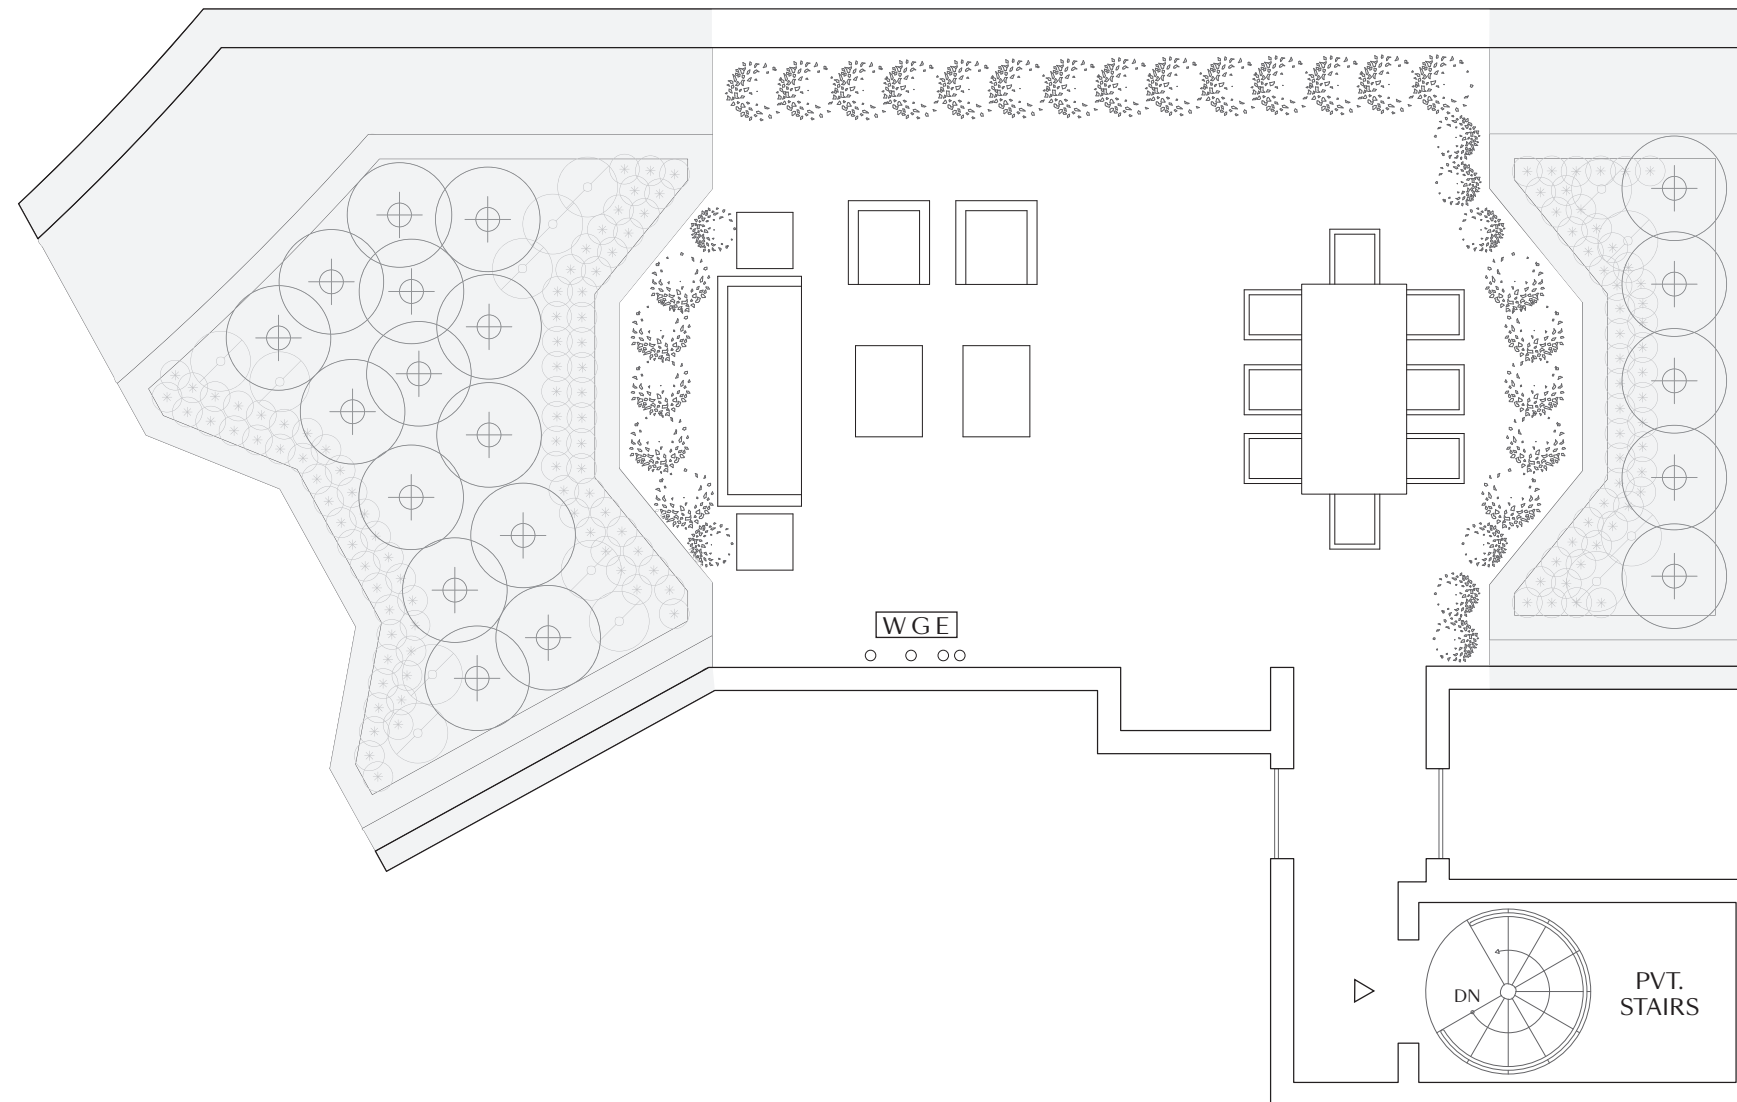

CRESCENT

NOB HILL

PENTHOUSE ONE

LOWER LEVEL

3 BEDROOMS | 2 BATHROOMS
POWDER ROOM

INTERIOR 2,020 SQ FT
EXTERIOR 872 SQ FT

CALIFORNIA STREET

POWELL STREET

Scale 5/16" = 1'

CRESCENT

NOB HILL

PENTHOUSE ONE

UPPER LEVEL

3 BEDROOMS | 2 BATHROOMS
POWDER ROOM

INTERIOR 2,020 SQ FT
EXTERIOR 872 SQ FT

CALIFORNIA STREET

POWELL STREET

Scale 5/16" = 1'