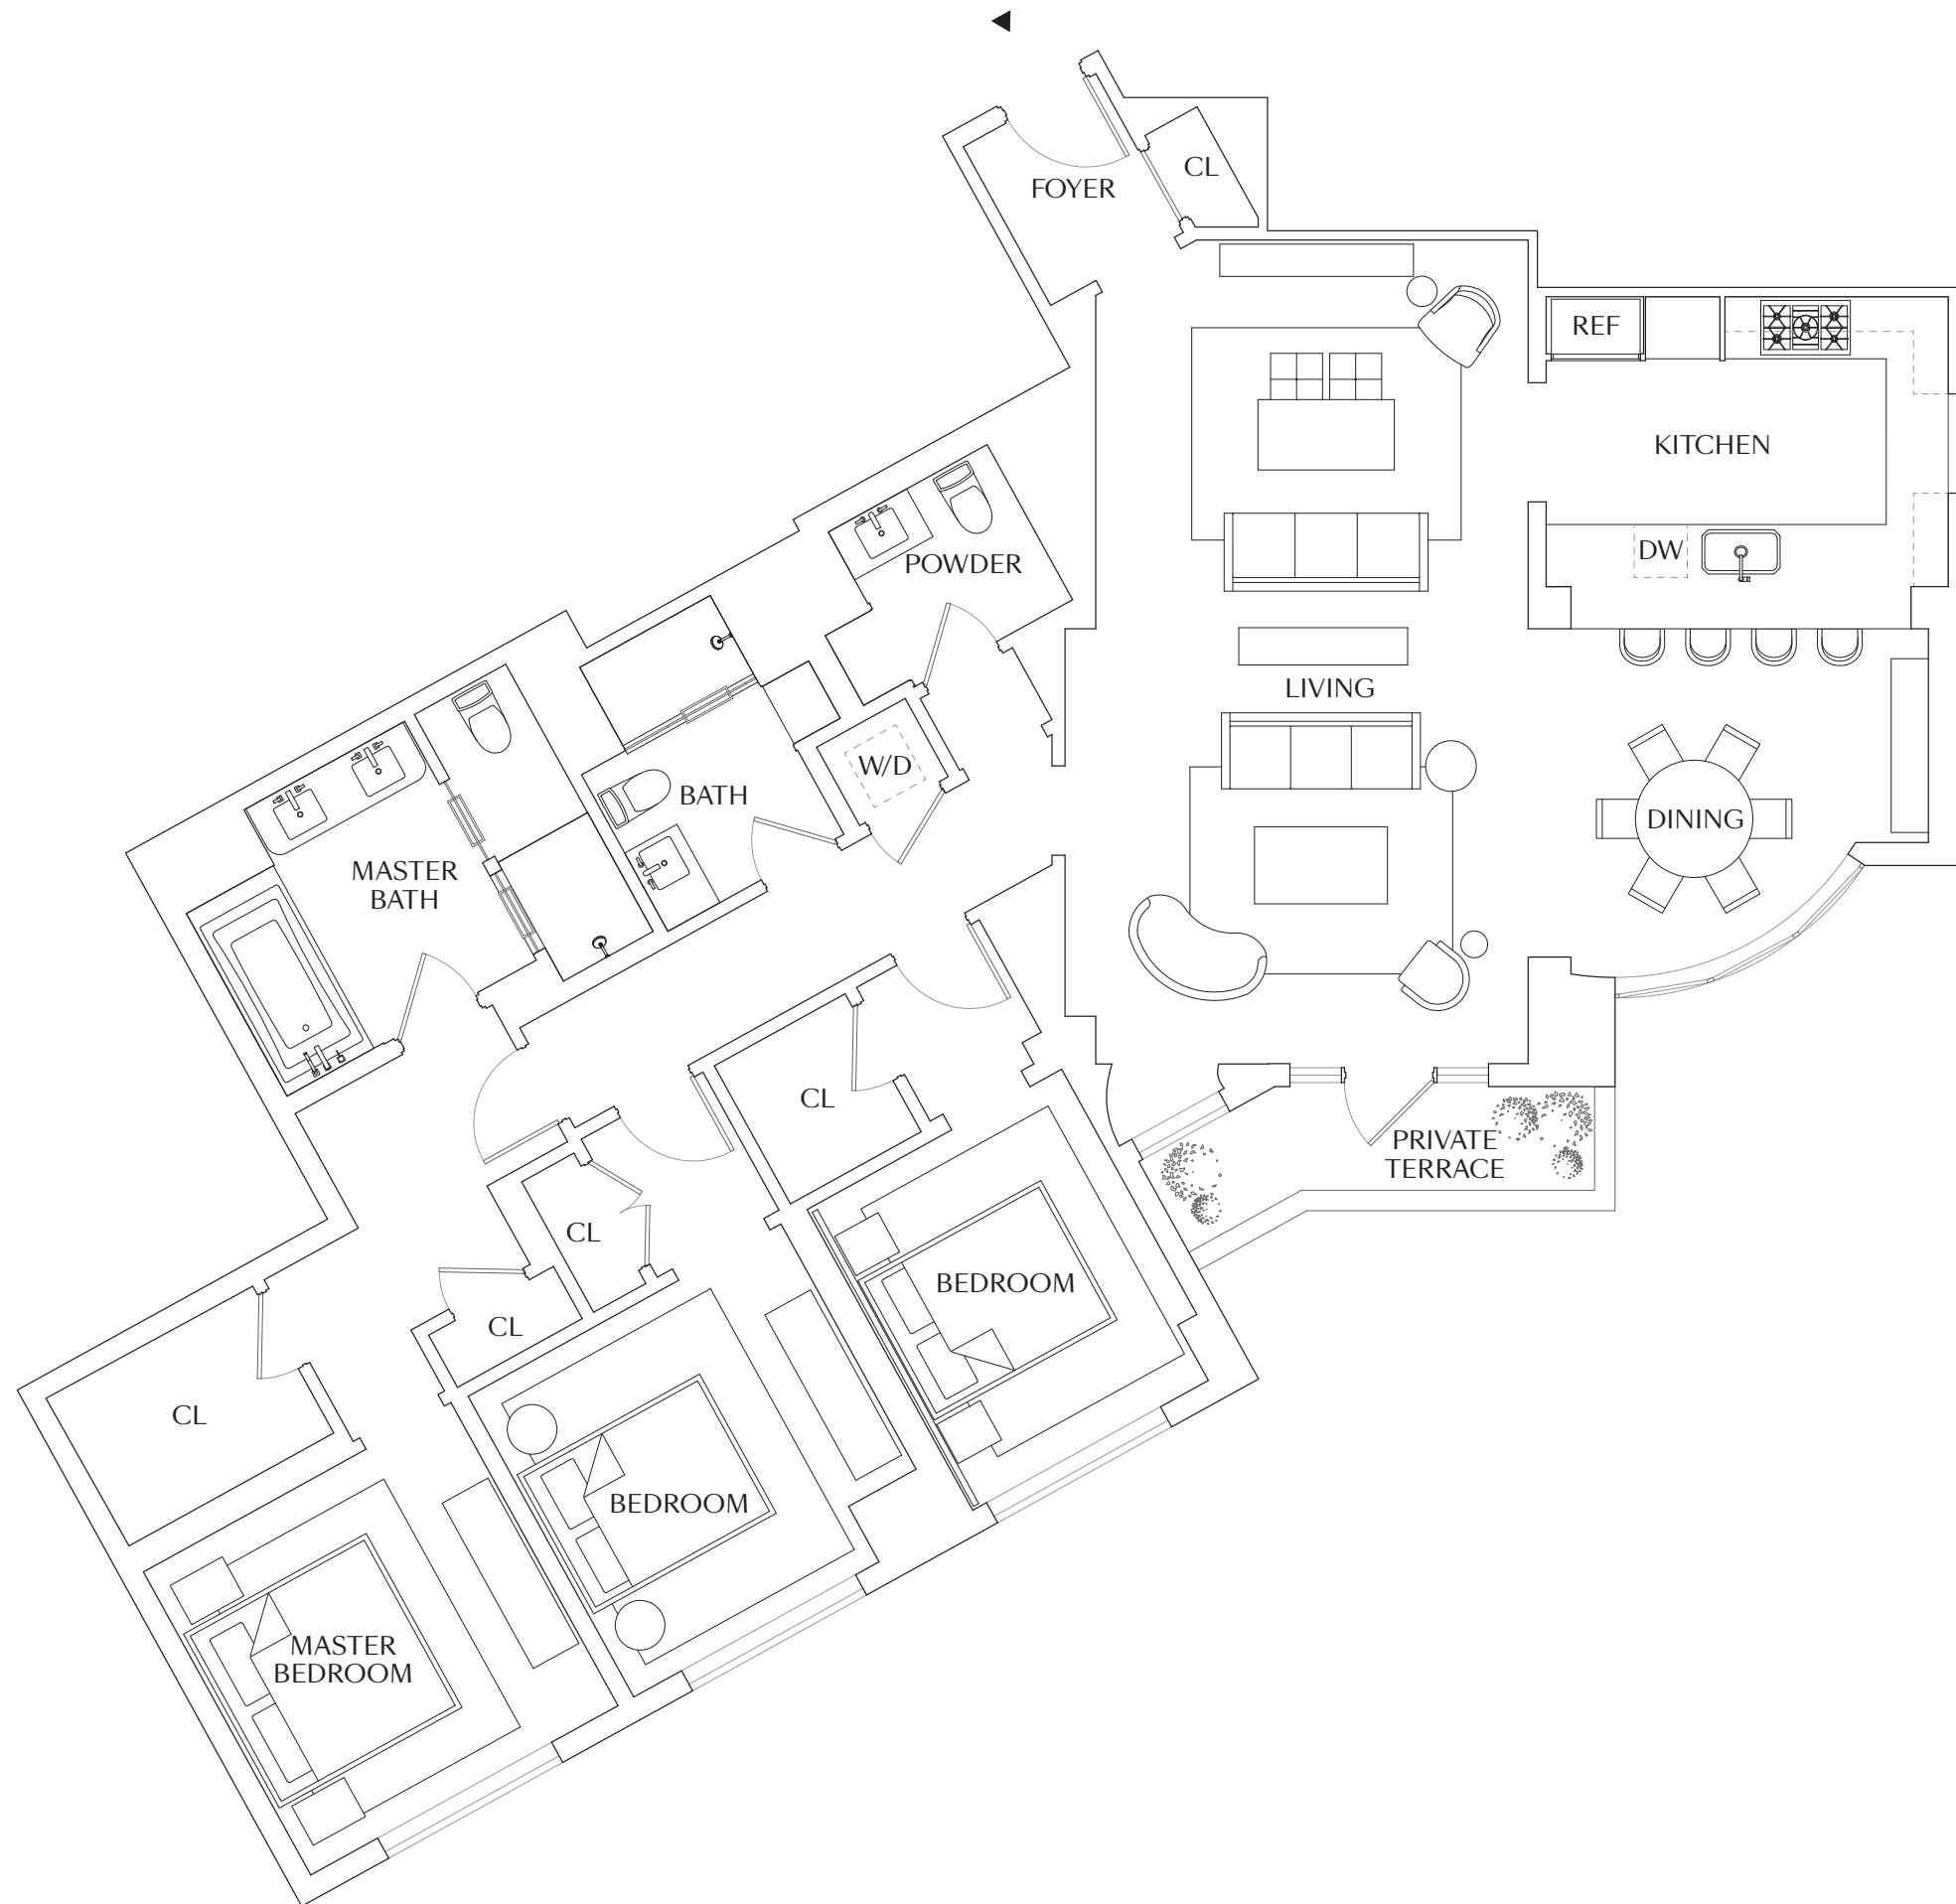

CRESCENT

NOB HILL

RESIDENCE 703

3 BEDROOMS | 2 BATHROOMS
POWDER ROOM

INTERIOR 1,828 SQ FT
EXTERIOR 52 SQ FT

CALIFORNIA STREET

POWELL STREET

Scale 1/4" = 1'