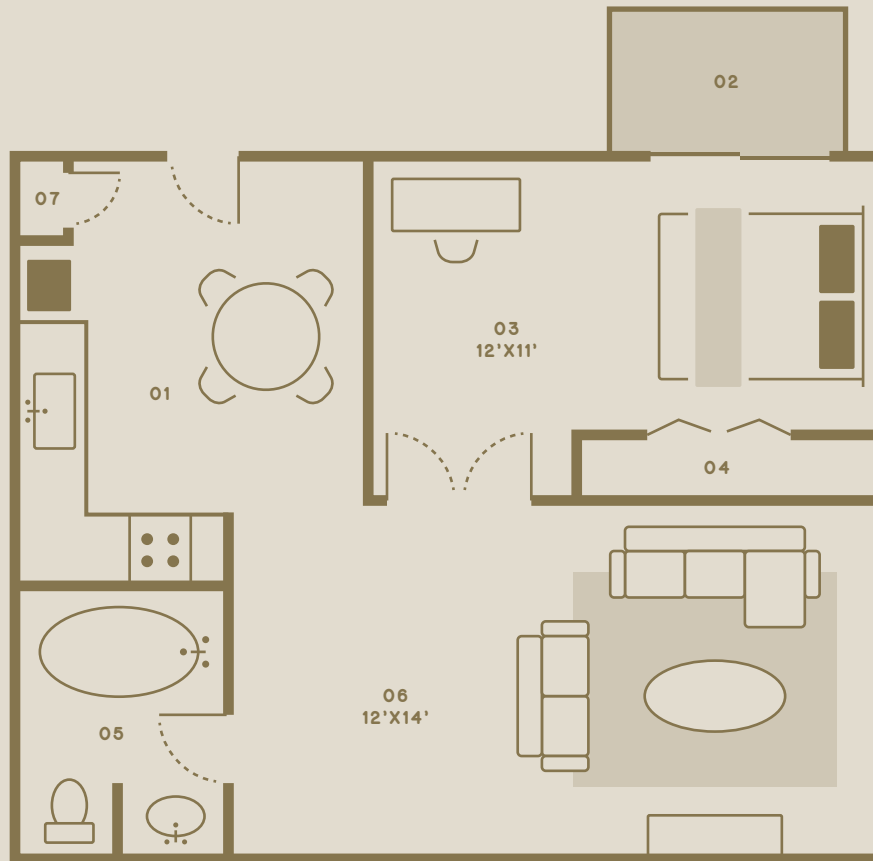

THE SHOALS AT CHICKAMAUGA LAKE

	NAME	BEDS/BATHS		SQ. FT		PRICE	
	Delta	1/1	735		Call for Details		
01 KITCHEN	02 PATIO	03 BEDROOM	04 CLOSET	05 BATH	06 LIVING	07 W/D	