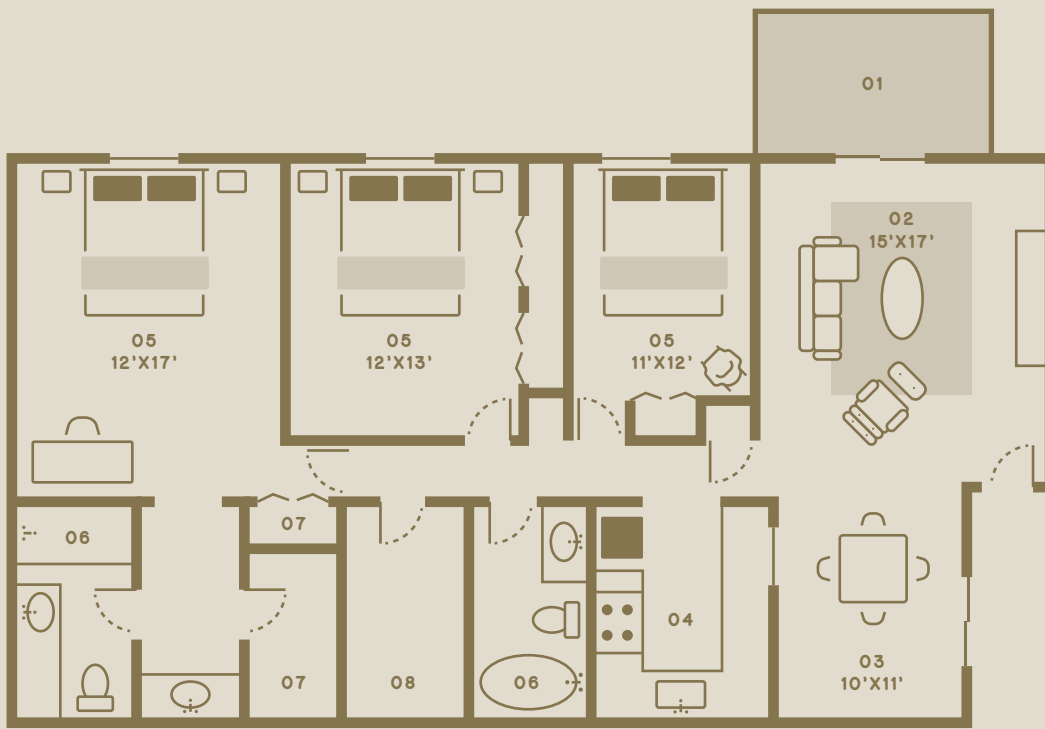

THE SHOALS AT CHICKAMAUGA LAKE

	NAME	BEDS/BATHS	SQ. FT	PRICE			
	Highland	3/2	1,568	Call for Details			
01	02	03	04	05	06	07	08
PATIO	LIVING	DINING	KITCHEN	BEDROOM	BATH	CLOSET	W/D