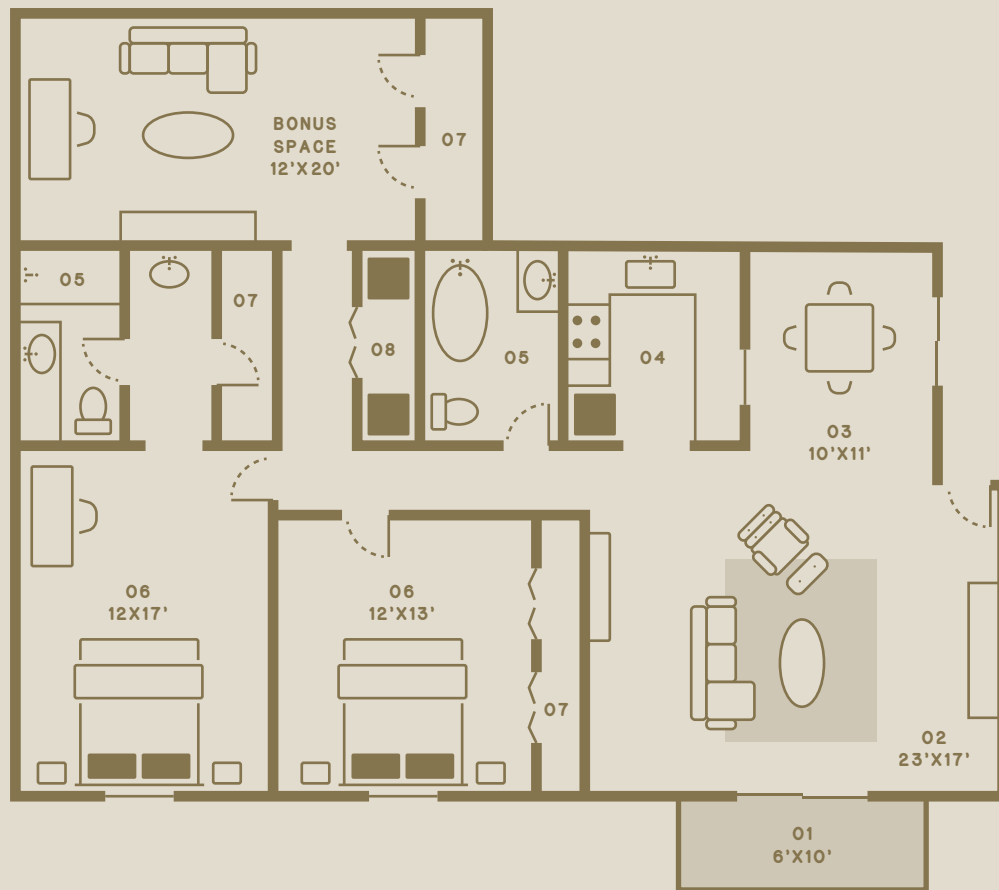

THE SHOALS AT CHICKAMAUGA LAKE

	NAME		BEDS/BATHS		SQ. FT		PRICE	
	Hillside		2/2		1,350		Call for Details	
01	02	03	04	05	06	07	08	
PATIO	LIVING	DINING	KITCHEN	BATH	BEDROOM	CLOSET	W/D	