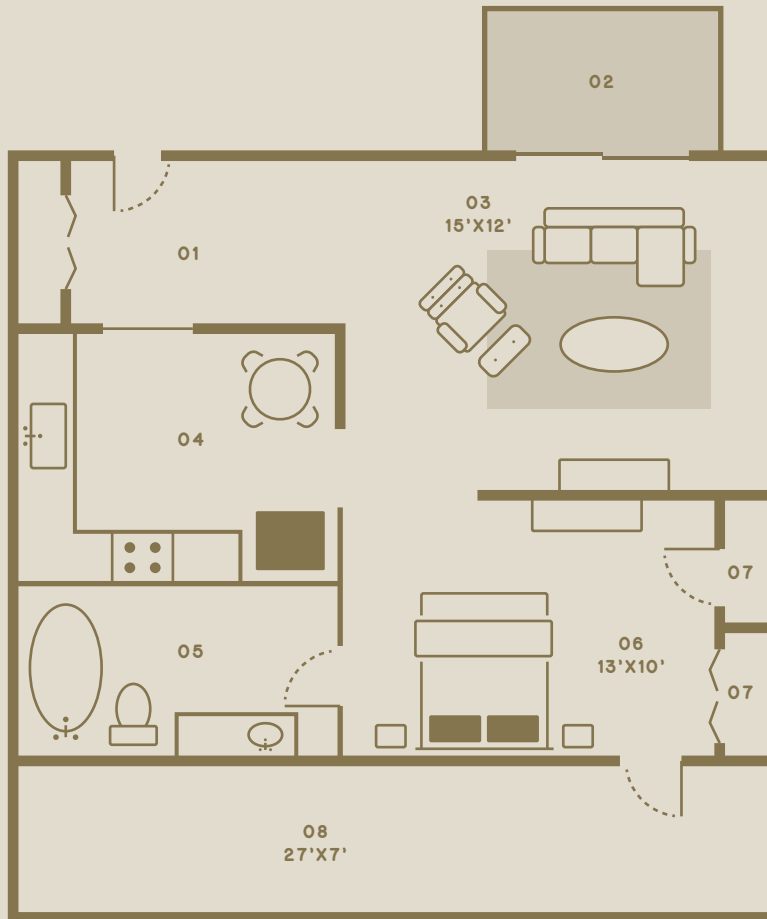

# THE SHOALS AT CHICKAMAUGA LAKE

	NAME		BEDS/BATHS		SQ. FT		PRICE	
		Marsh		Studio/1		600		Call for Details
	01	02	03	04	05	06	07	08
	FOYER	PATIO	LIVING	KITCHEN	BATH	BEDROOM	CLOSET	STORAGE