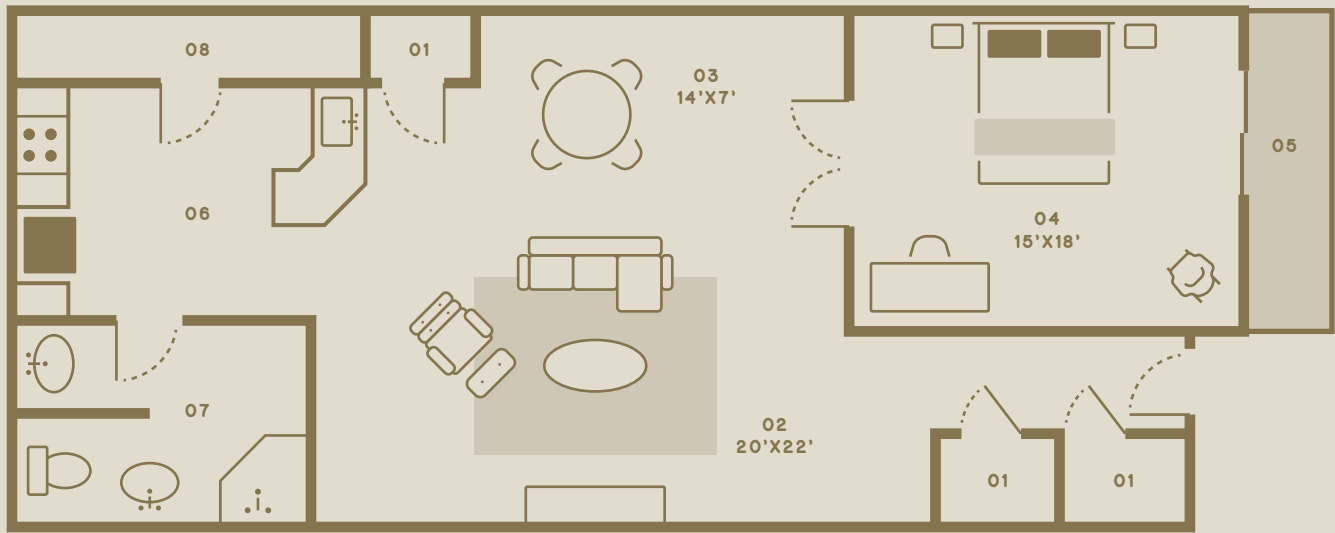

THE SHOALS AT CHICKAMAUGA LAKE

	NAME		BEDS/BATHS		SQ. FT		PRICE	
	Oxbow		1/1		1,100		Call for Details	
01	02	03	04	05	06	07	08	
CLOSET	LIVING	DINING	BEDROOM	PATIO	KITCHEN	BATH	W/D	