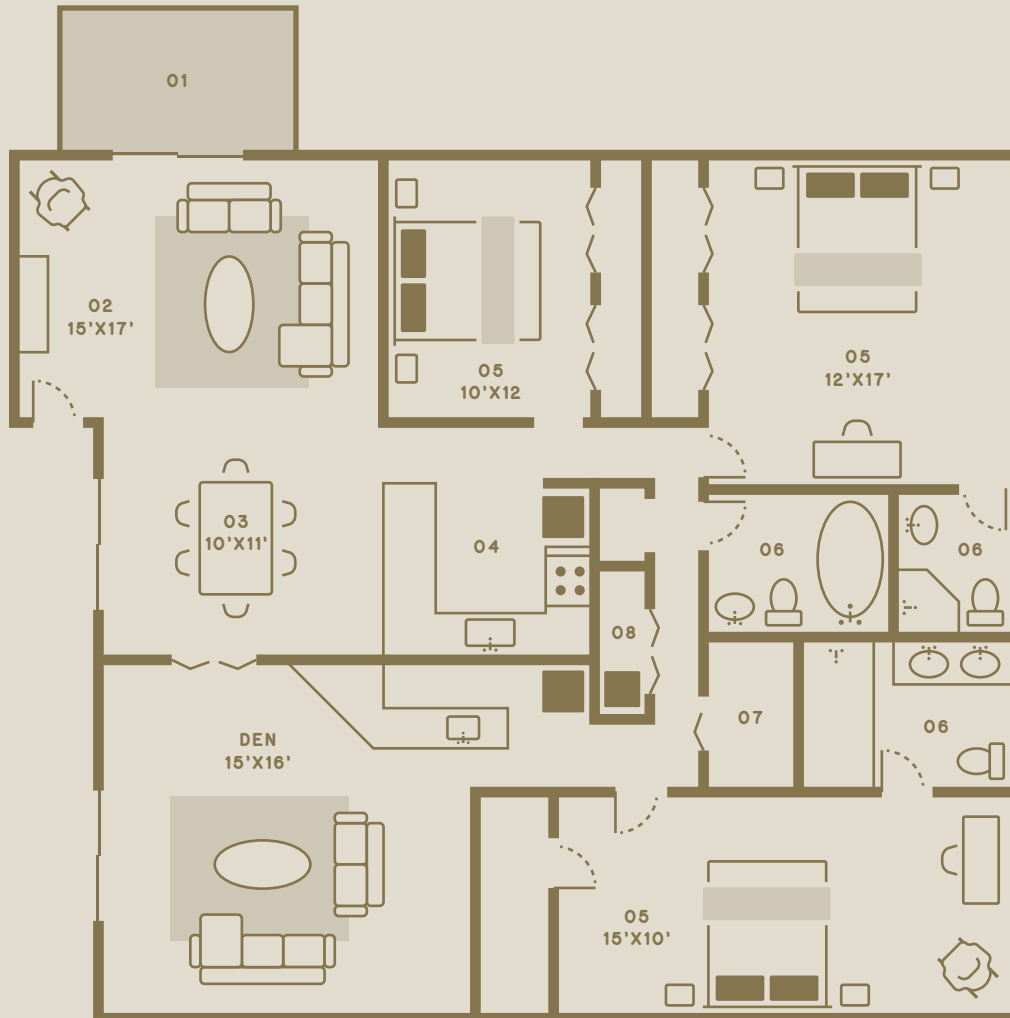

THE SHOALS AT CHICKAMAUGA LAKE

	NAME	BEDS/BATHS	SQ. FT	PRICE			
	Peak	3/3	1,905	Call for Details			
01	02	03	04	05	06	07	08
PATIO	LIVING	DINING	KITCHEN	BEDROOM	BATH	CLOSET	W/D