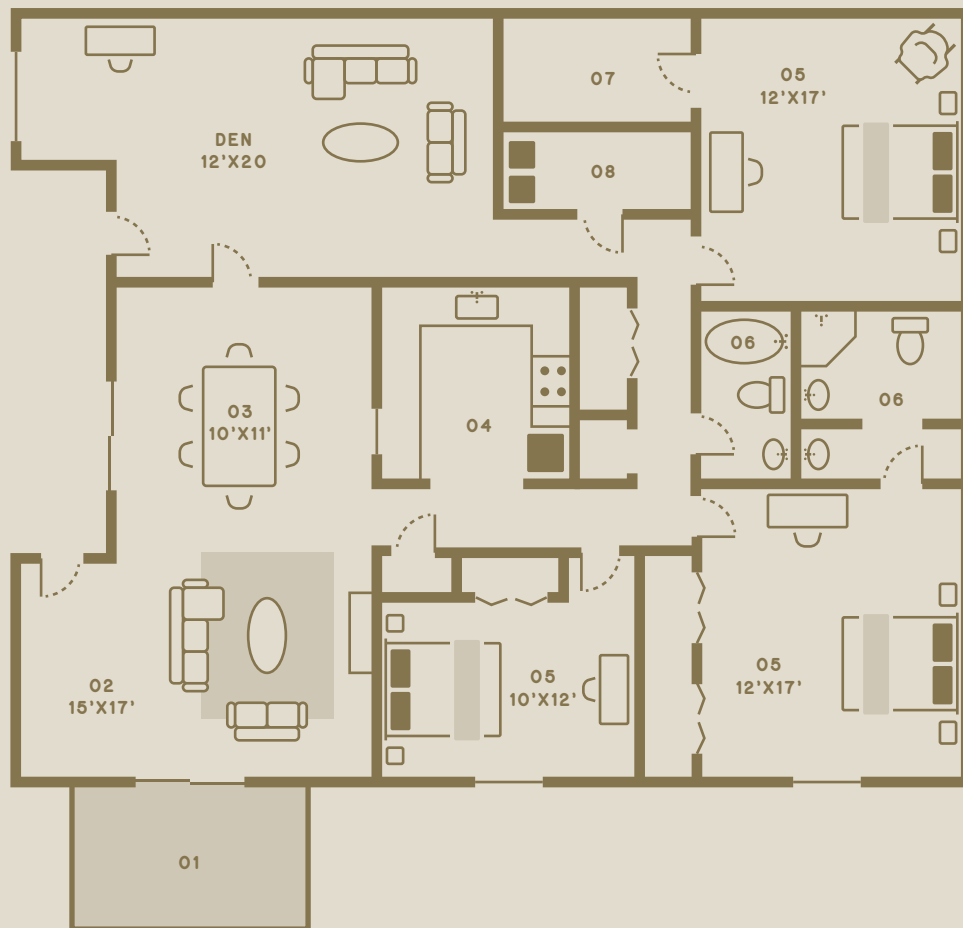

# THE SHOALS AT CHICKAMAUGA LAKE

	NAME	BEDS/BATHS	SQ. FT	PRICE			
	Ridge	3/2	1,900	Call for Details			
01 PATIO	02 LIVING	03 DINING	04 KITCHEN	05 BEDROOM	06 BATH	07 CLOSET	08 W/D