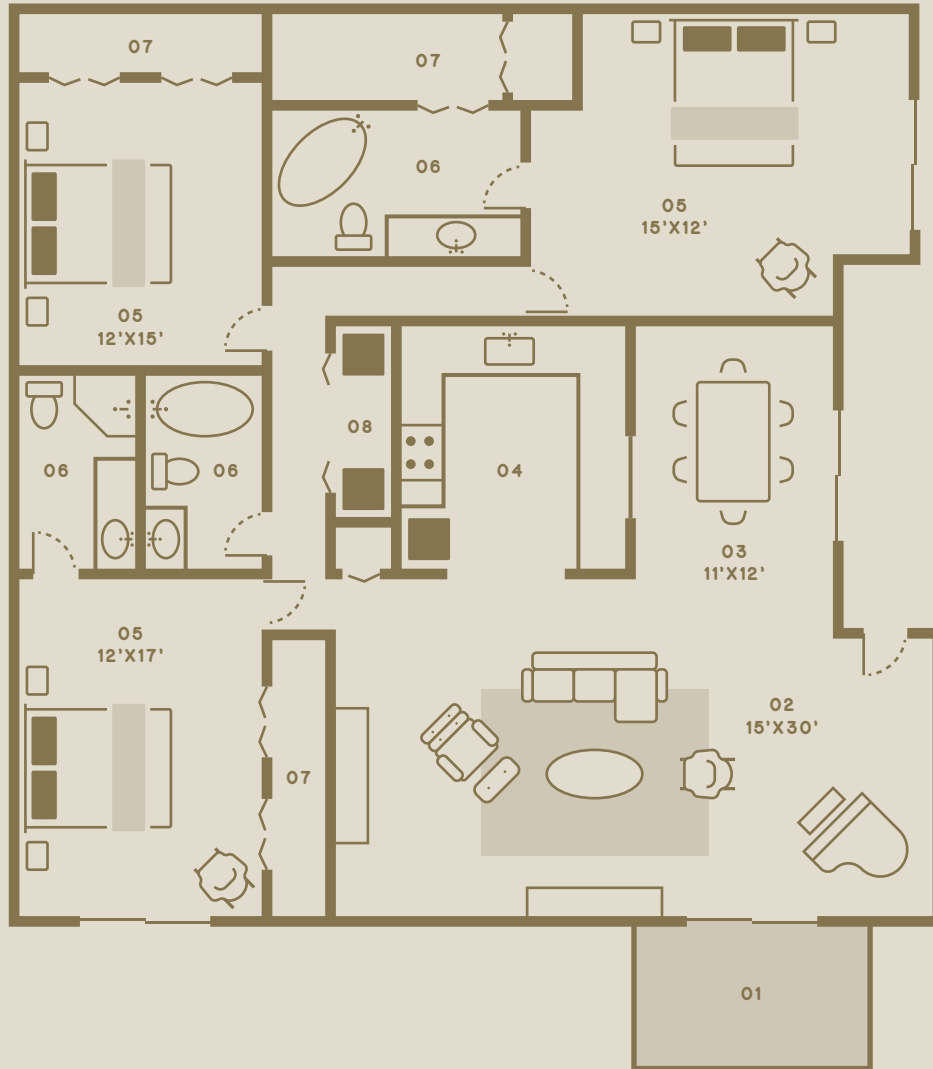

THE SHOALS AT CHICKAMAUGA LAKE

	NAME	BEDS/BATHS	SQ. FT	PRICE			
	Summit	3/3	1,910	Call for Details			
01 PATIO	02 LIVING	03 DINING	04 KITCHEN	05 BEDROOM	06 BATH	07 CLOSET	08 W/D