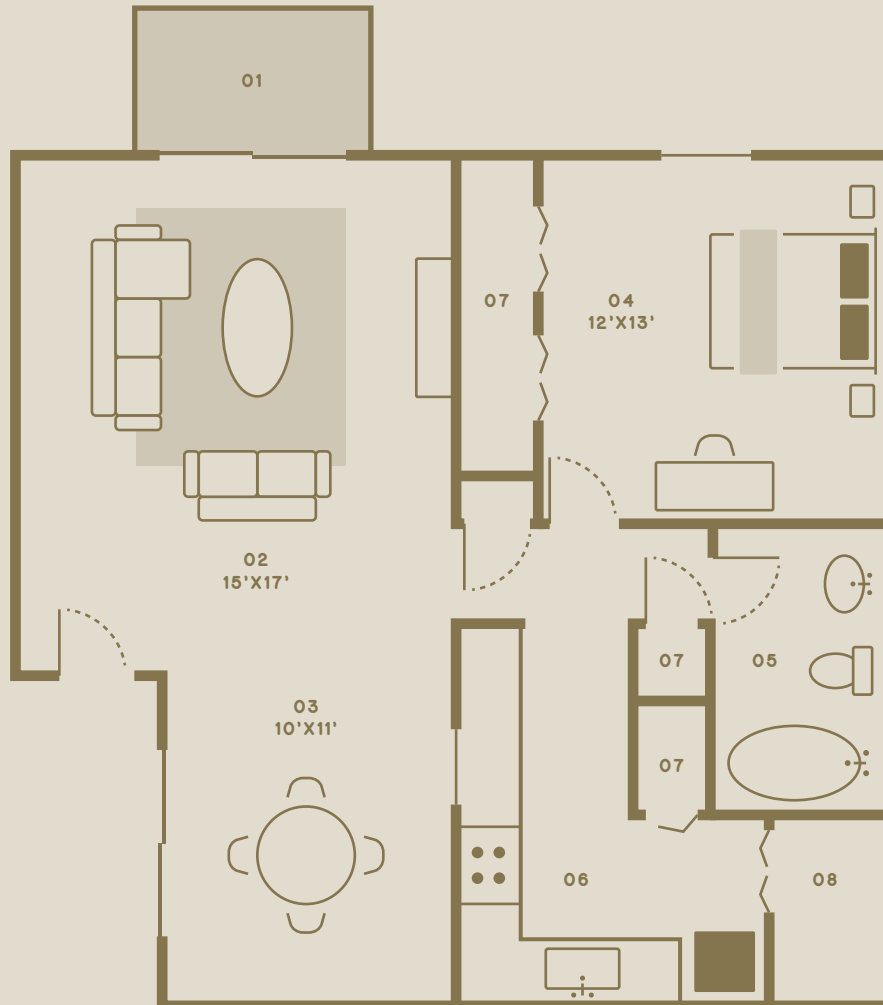

THE SHOALS AT CHICKAMAUGA LAKE

	NAME	BEDS/BATHS	SQ. FT	PRICE			
	Valley	1/1	896	Call for Details			
01	02	03	04	05	06	07	08
PATIO	LIVING	DINING	BEDROOM	BATH	KITCHEN	CLOSET	W/D