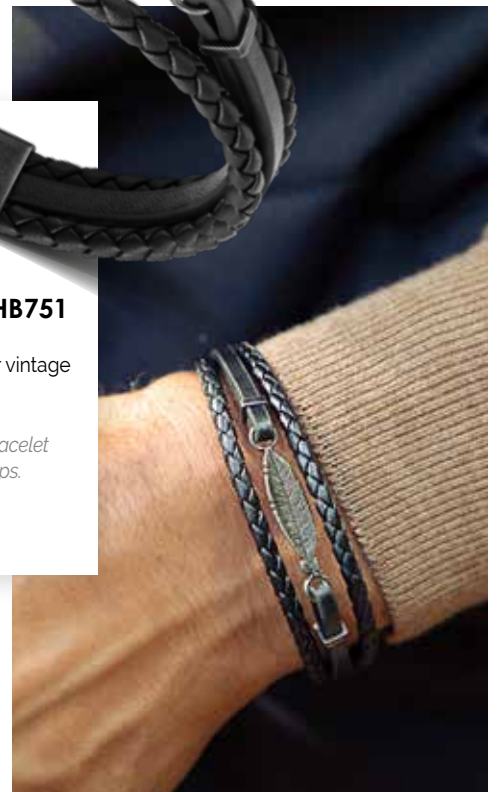

2500510137065

SLAVE. HB69600

Bracelet acier 6mm. 21cm
Taille unique.
*6mm steel bracelet. 21cm
One size.*

1880510137049

SLAVE. HC69600

Collier acier 6mm. 50cm
Taille unique.
*6mm steel necklace. 50cm
One size.*