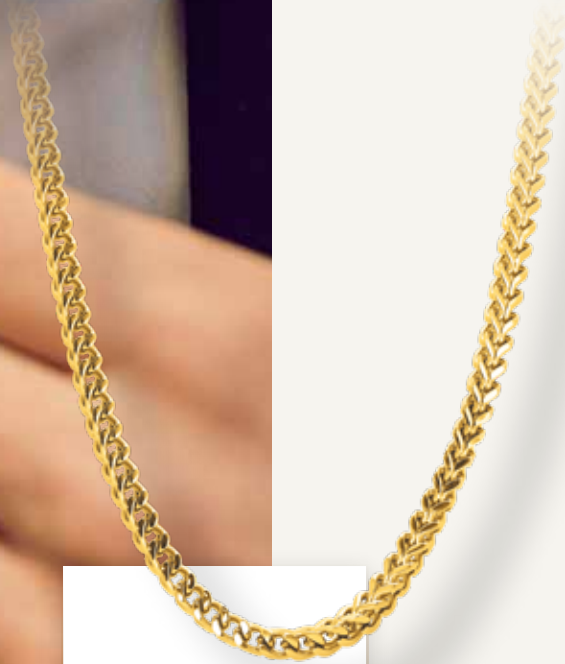

MAJOR. HC01386

Collier 4 mm PVD jaune.
50 cm Réglable.
*4 mm IP gold necklace. 50 cm
Adjustable.*

NEW

2660510137069