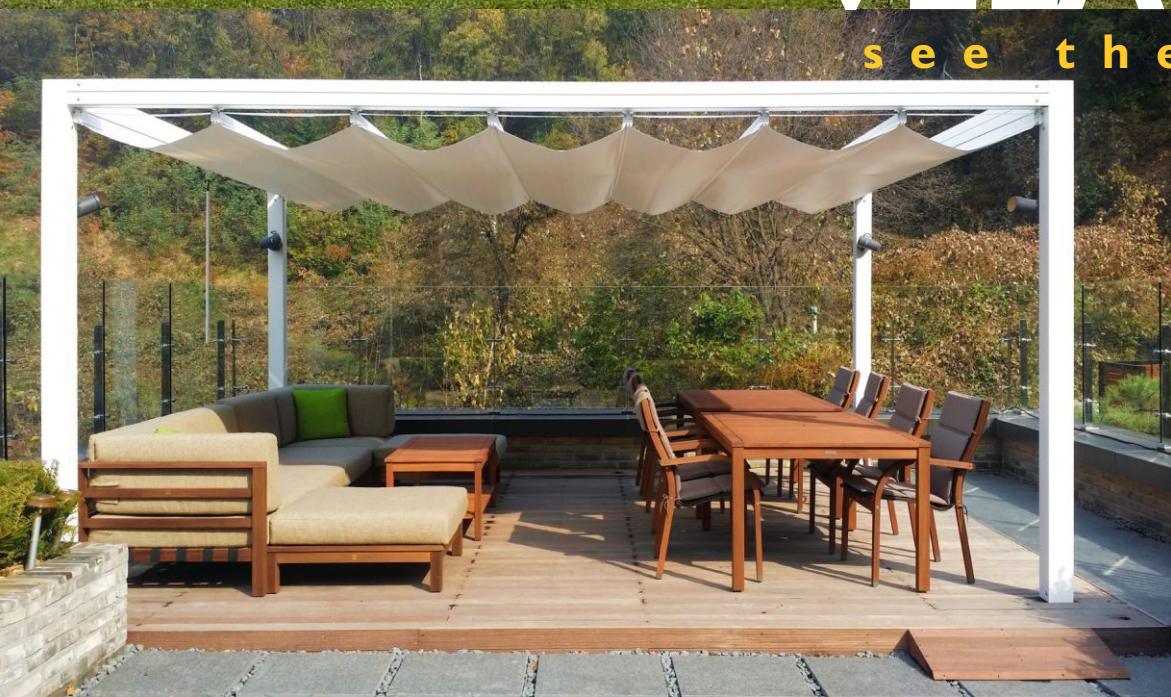

VELARIUM

see the stars