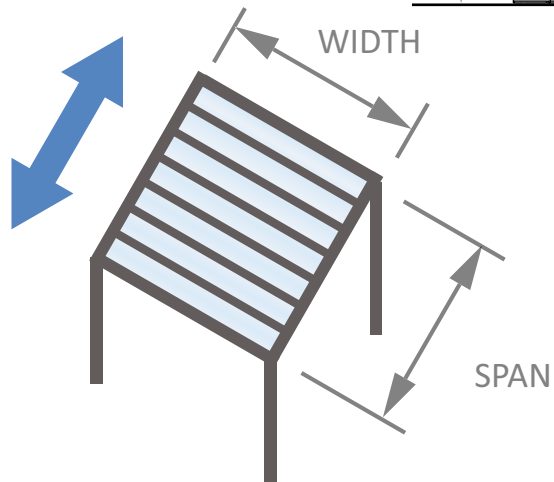

The Velarium Retractable Canopy

The freestanding canopy has a fully retractable roof that is manually operated with an 'easy-and-slide' system and can be opened from both ends and designed to drain to one or both sides.

L = Maximum drop of the roof when folded back: 46 cm.

L = Maximum drop of the roof when folded back: 51 cm.

VELARIUM

see the stars

STANDARD COLOURS OF THE STRUCTURE			
SMOOTH FINISH	TEXTURED FINISH		
			
Special Grey	White Matt	Dove-Grey Matt	Dark-Brown Matt

STANDARD ROOF COVER COLOURS			
			
White 402N8104	Champagne 402N8341	Grey 402N1072	Dove-Grey -----

VELARIUM

see the stars

VELARIUM

see the stars

MAX DIMENSIONS		
SPAN	WIDTH	HEIGHT
300	300	252
400	400	252
500	500	252
300	400	252
300	500	252
400	500	252
400	300	252
500	300	252
500	400	252
600	300	252
600	400	252
600	500	252