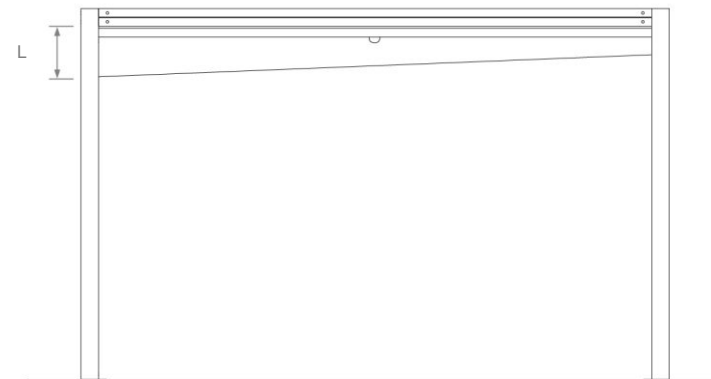

Frame work coated with polyester powdercoat

Vertical upright cross-section dimensions 120 x 120mm
Eaves height 252cm
Leg extension available
Square or rectangular options

VELARIUM

see the stars

Drainage to one or two sides

L = Maximum drop of the roof when folded back: 46 cm.

L = Maximum drop of the roof when folded back: 51 cm.

VELARIUM

see the stars

STANDARD COLOURS OF THE STRUCTURE			
SMOOTH FINISH	TEXTURED FINISH		
			
Special Grey	White Matt	Dove-Grey Matt	Dark-Brown Matt

STANDARD ROOF COVER COLOURS			
			
White 402N8104	Champagne 402N8341	Grey 402N1072	Dove-Grey -----

VELARIUM

see the stars

VELARIUM

see the stars

MAX DIMENSIONS		
SPAN	WIDTH	HEIGHT
300	300	252
400	400	252
500	500	252
300	400	252
300	500	252
400	500	252
400	300	252
500	300	252
500	400	252
600	300	252
600	400	252
600	500	252