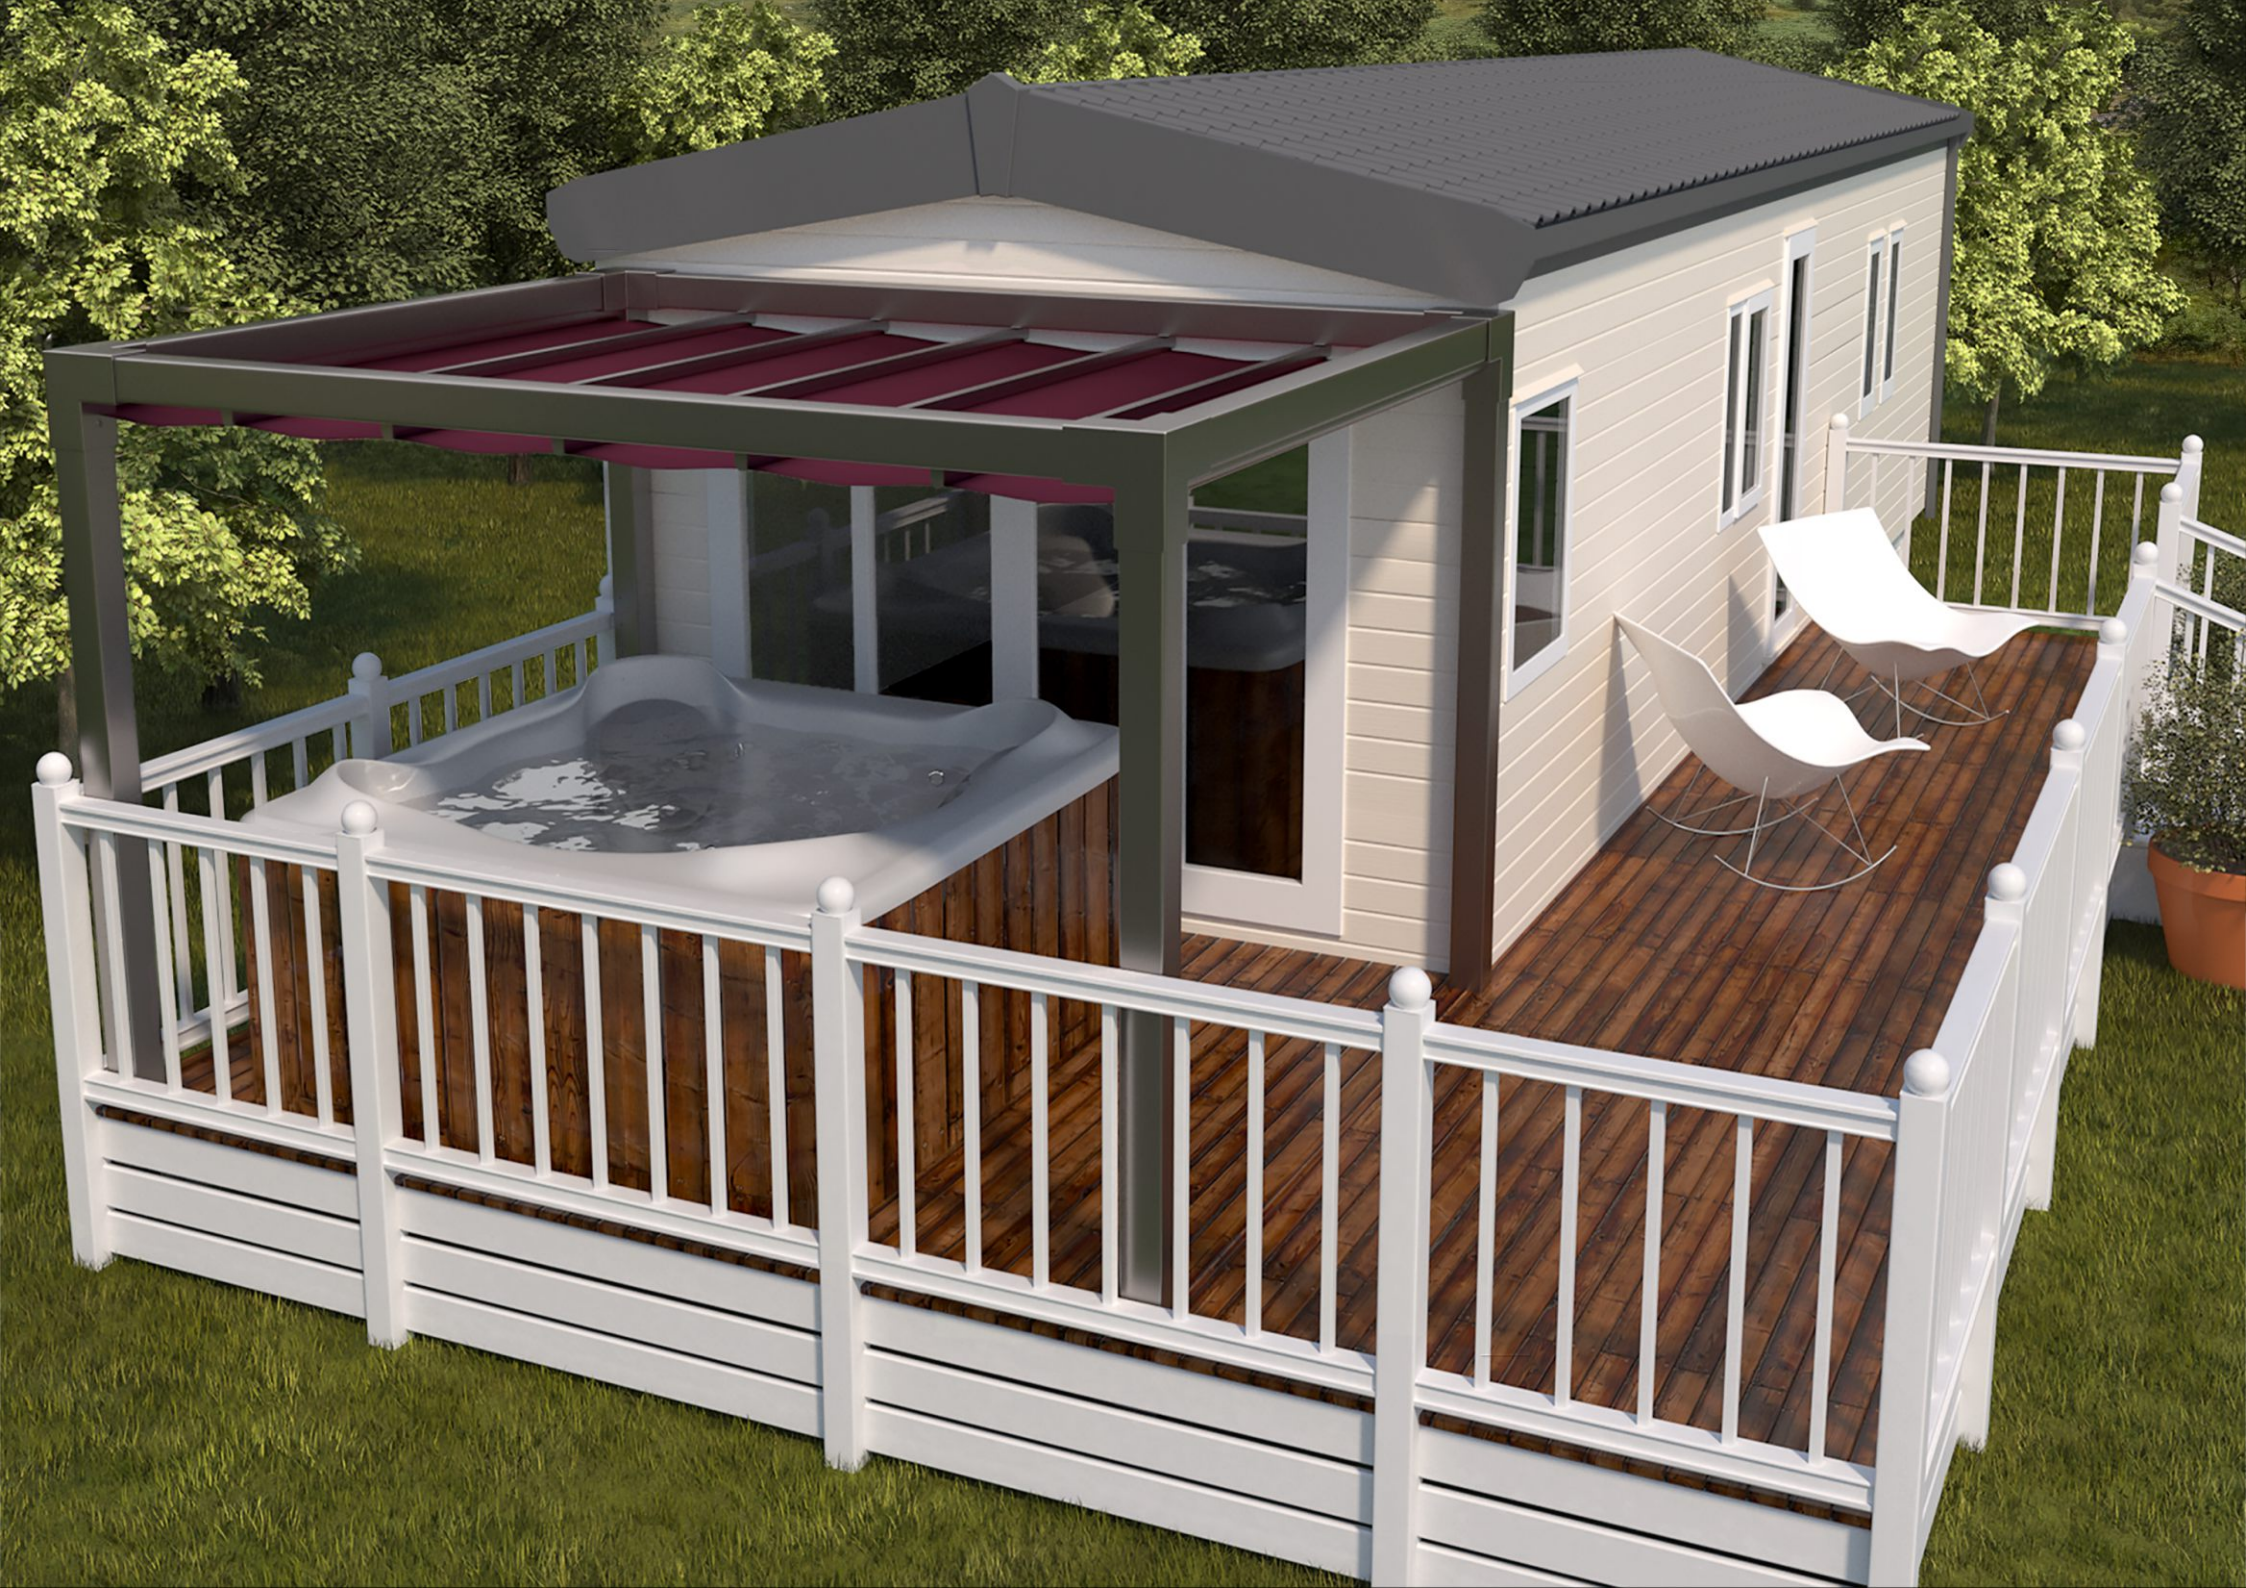

VELARIUM

see the stars

T: 01482 219919
www.velarium.co.uk

VELARIUM

see the stars

- Can withstand upto 100km/h winds
- 5 Years Guarantee
- 120mm Aluminium Box section frame
- Stainless steel fixings
- PVC flame retardant fabric
- Easy to operate with the new slip and slide roof
- Magnetic roof connectors, locking the canopy into position
- Roof locks
- Canopy to open and close both ends
- Drainage both sides or one side
- Alternative frame and fabric colours available

The Velarium Retractable Canopy

The freestanding canopy has a fully retractable roof that is manually operated with an 'easy-and-slide' system and can be opened from both ends and designed to drain to one or both sides.

Frame work coated with polyester powdercoat

Vertical upright cross-section dimensions 120 x 120mm
Eaves height 252cm
Leg extension available
Square or rectangular options

VELARIUM

see the stars

Drainage to one or two sides

L = Maximum drop of the roof when folded back: 46 cm.

L = Maximum drop of the roof when folded back: 51 cm.

VELARIUM

see the stars

STANDARD COLOURS OF THE STRUCTURE			
SMOOTH FINISH	TEXTURED FINISH		
			
Special Grey	White Matt	Dove-Grey Matt	Dark-Brown Matt