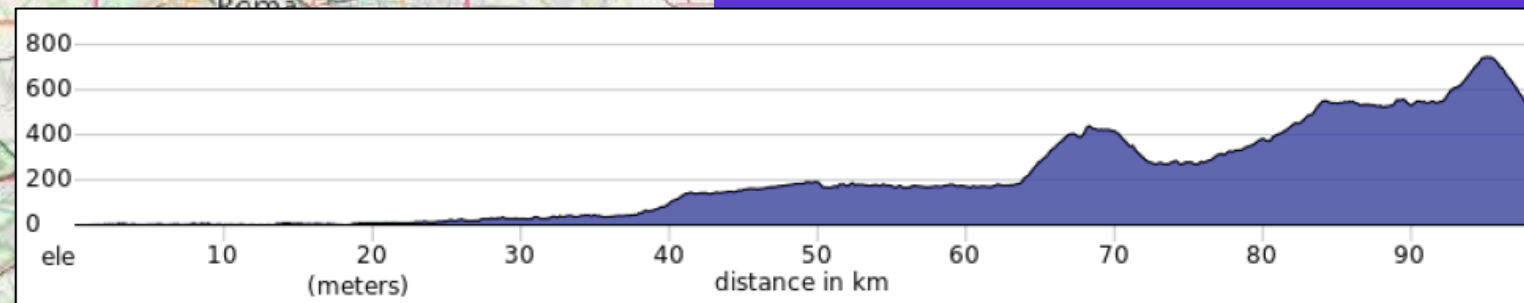

# Dallaglio Cycle Slam 2024

Route Overview

**STAGE 1 633km, 7,920m**

## STAGE 1, DAY 1

### Fiumicino to San Martino al Cimino

98km

1,448m

Difficulty: ★★ ★

### San Martino al Cimino to Marina di Grosseto

148km

1,647m

Difficulty: