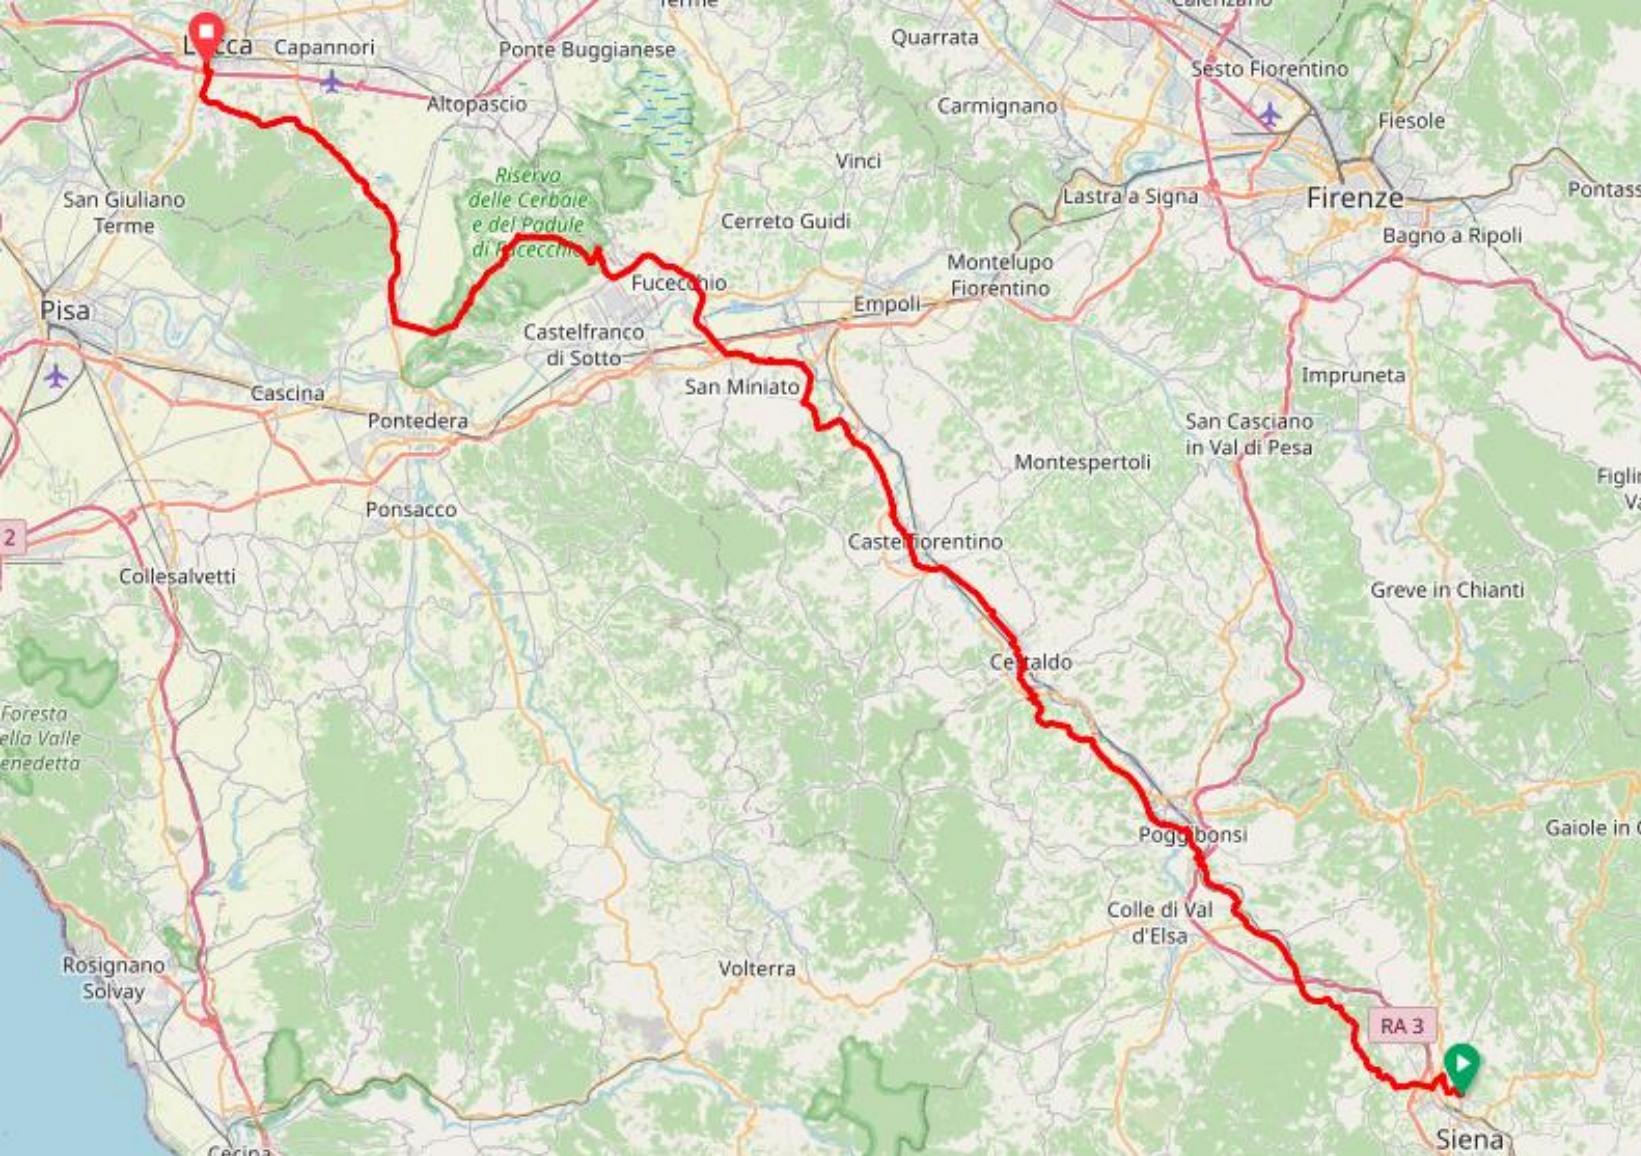

### San Martino al Cimino to Marina di Grosseto

148km

1,647m

Difficulty:

## STAGE 1, DAY 3

Marina di Grosseto to Siena

113km

1,674m

Difficulty: ★★★★★

**STAGE 1, DAY 4**

**Siena to Lucca**

**119km**

**1,163m**

**Difficulty: ★★ ★**

### Lucca to Santa Margherita Ligure

155km

1,981m

Difficulty:

**STAGE 2**

**539km  
6,725m**