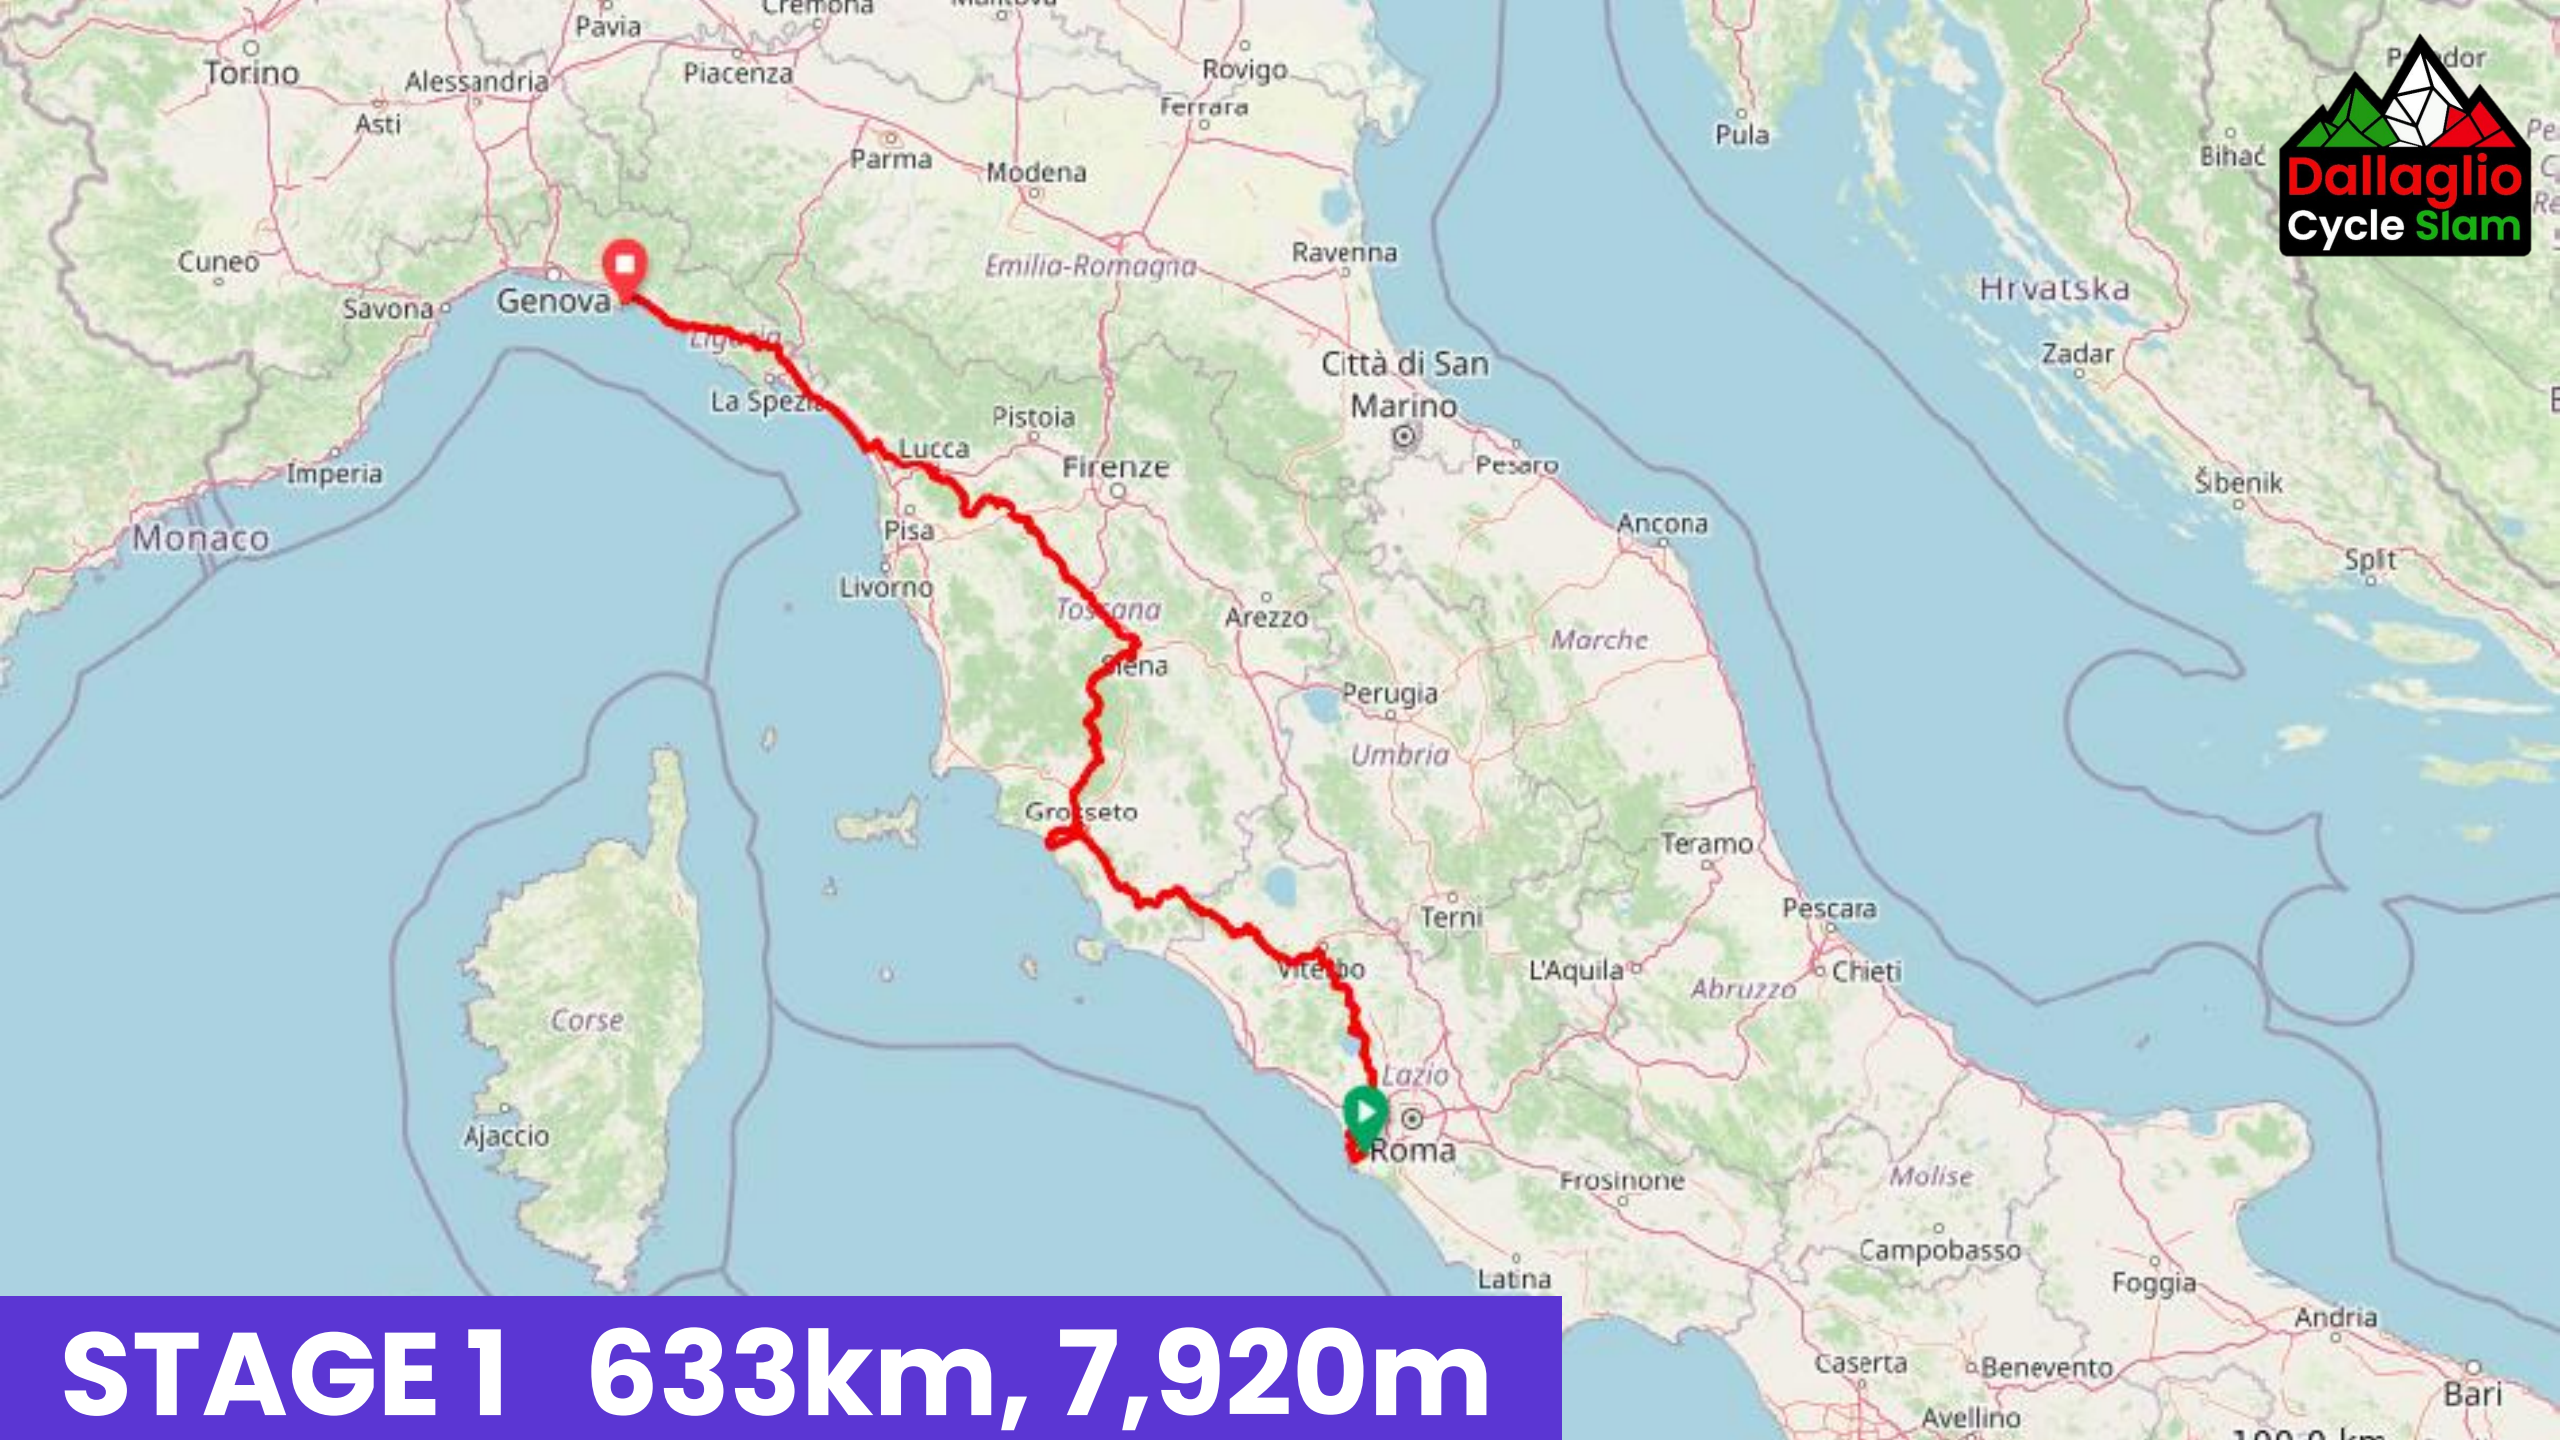

# Dallaglio Cycle Slam 2024

Route Overview

**STAGE 1 633km, 7,920m**

### Fiumicino to San Martino al Cimino

98km

1,448m

Difficulty: ★★ ★

### San Martino al Cimino to Marina di Grosseto

148km

1,647m

Difficulty:

### Lucca to Santa Margherita Ligure

155km

1,981m

Difficulty:

**STAGE 2**

**539km  
6,725m**