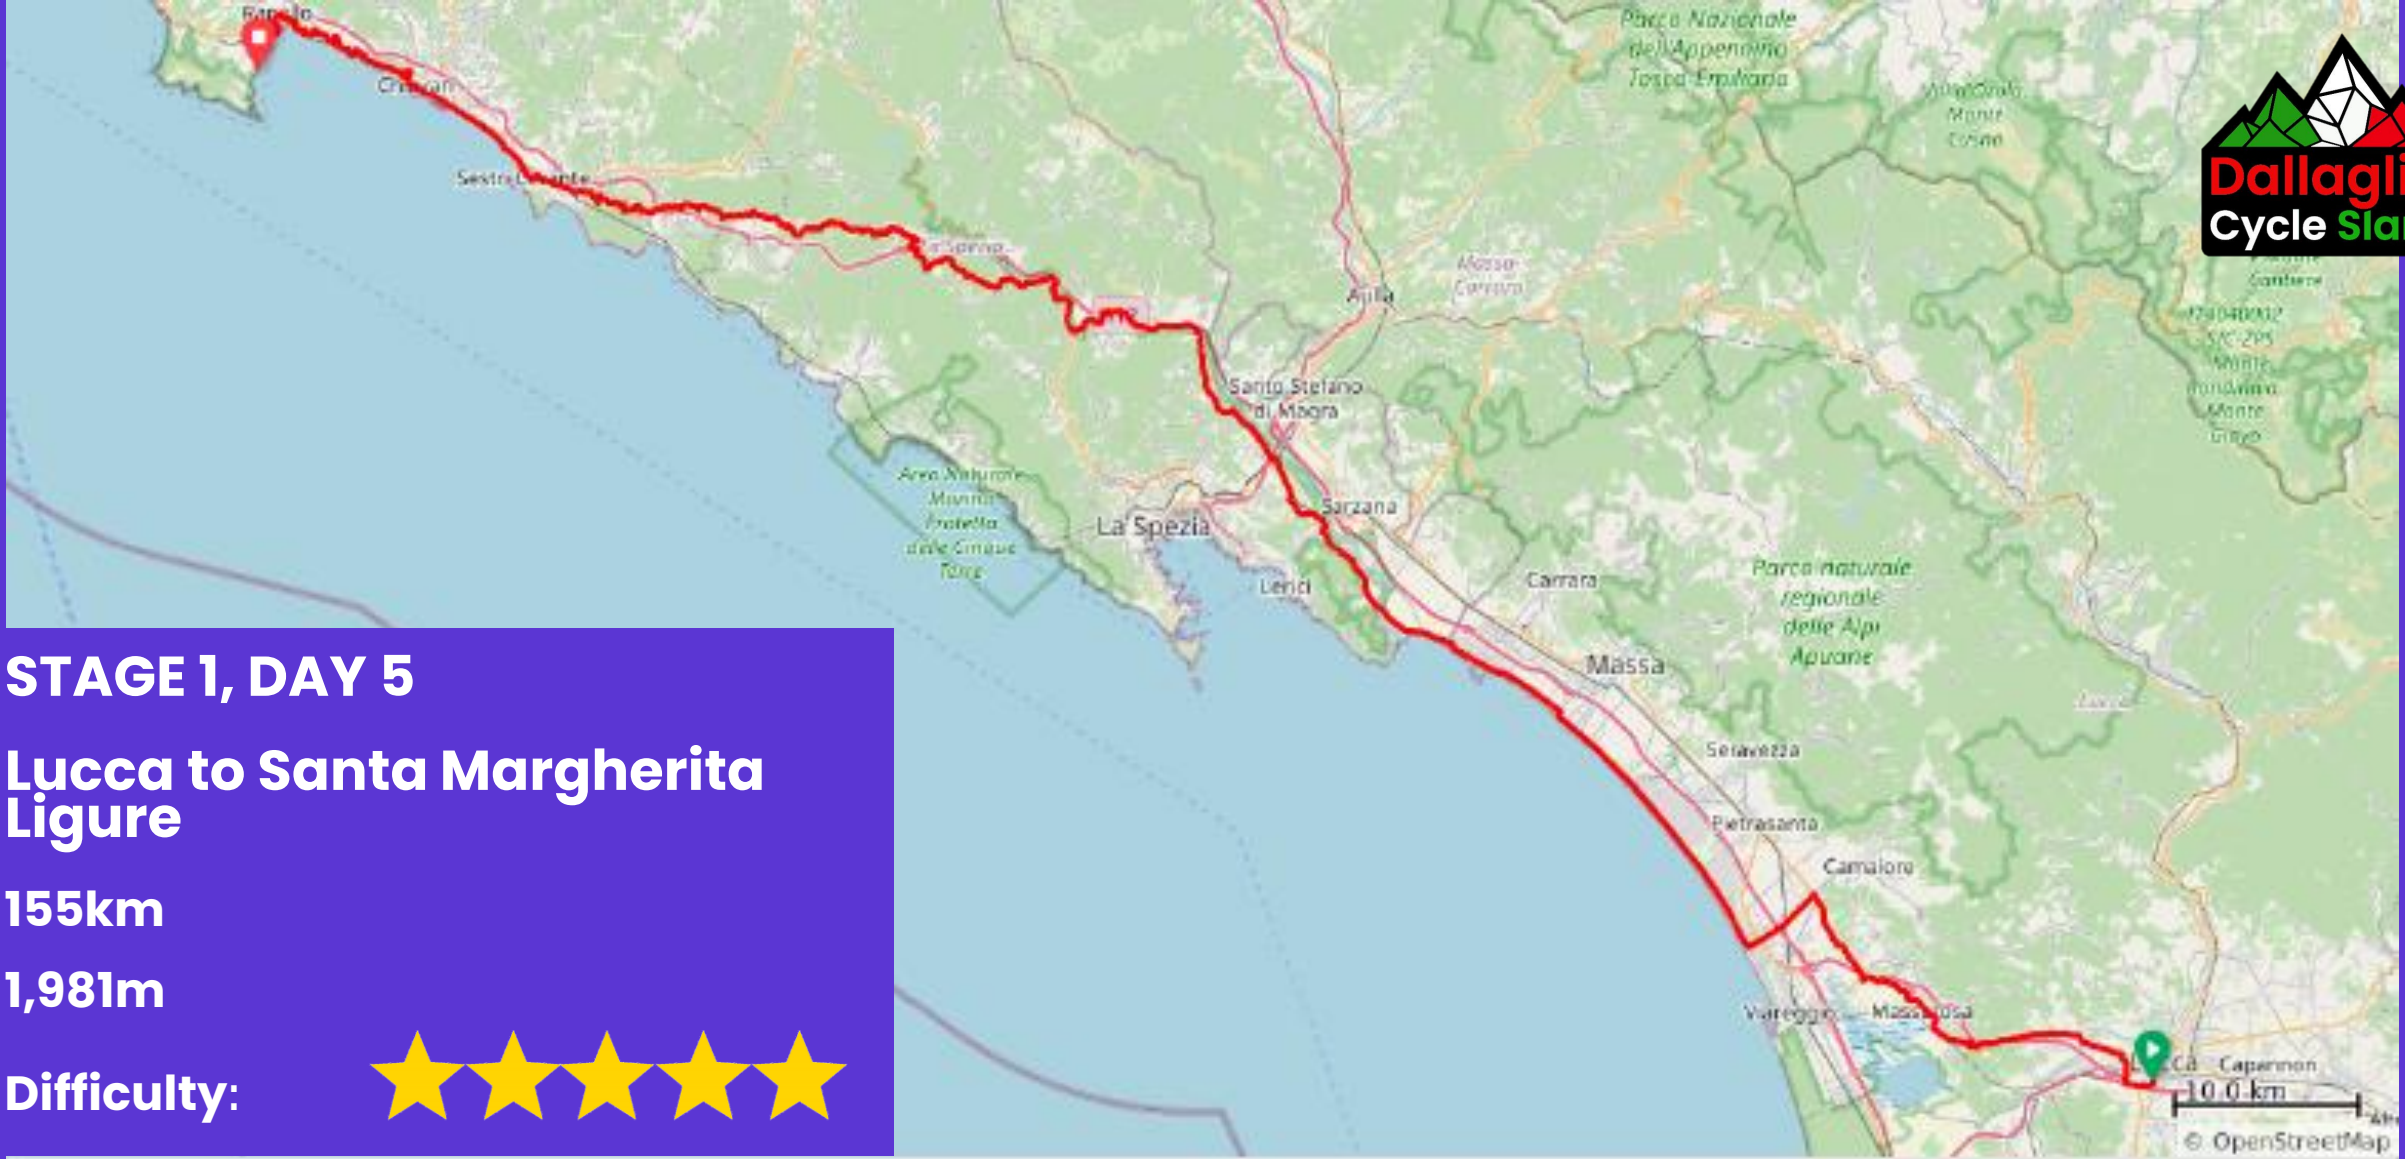

### San Martino al Cimino to Marina di Grosseto

148km

1,647m

Difficulty:

## STAGE 1, DAY 3

Marina di Grosseto to Siena

113km

1,674m

Difficulty: ★★★★★

**STAGE 1, DAY 4**

**Siena to Lucca**

**119km**

**1,163m**

**Difficulty: ★★ ★**

### Lucca to Santa Margherita Ligure

155km

1,981m

Difficulty:

**STAGE 2**

**539km  
6,725m**