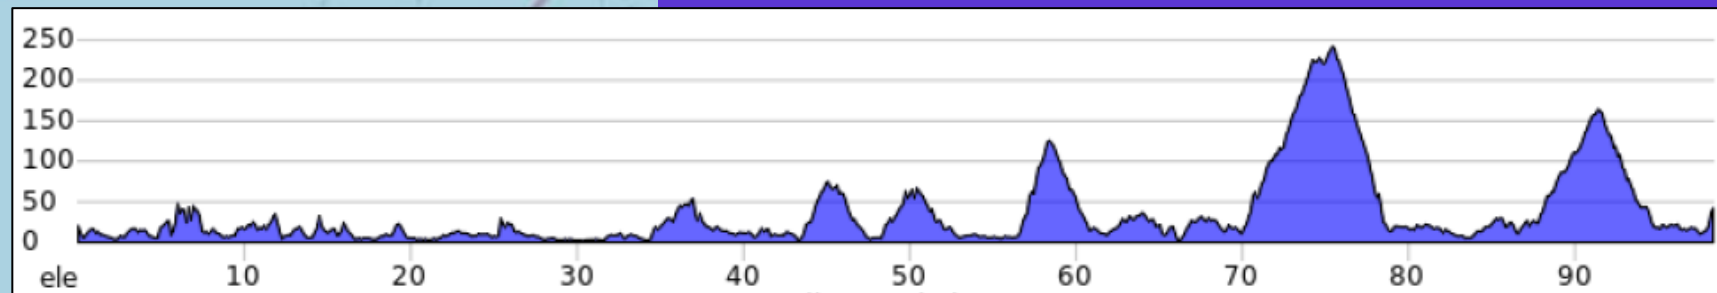

STAGE 2, DAY 4

Spotorno to San Remo

98km

1,295m

Difficulty: ★★ ★