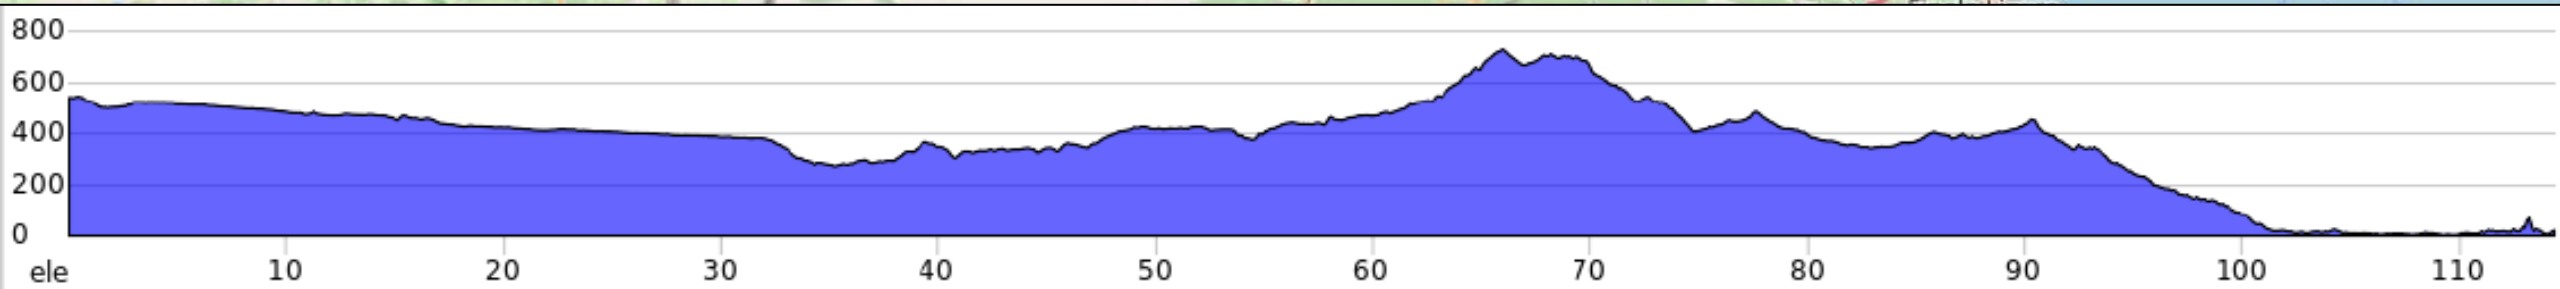

STAGE 2, DAY 3

Cuneo to Spotorno

114km
1,234m

Difficulty: ★★ ★