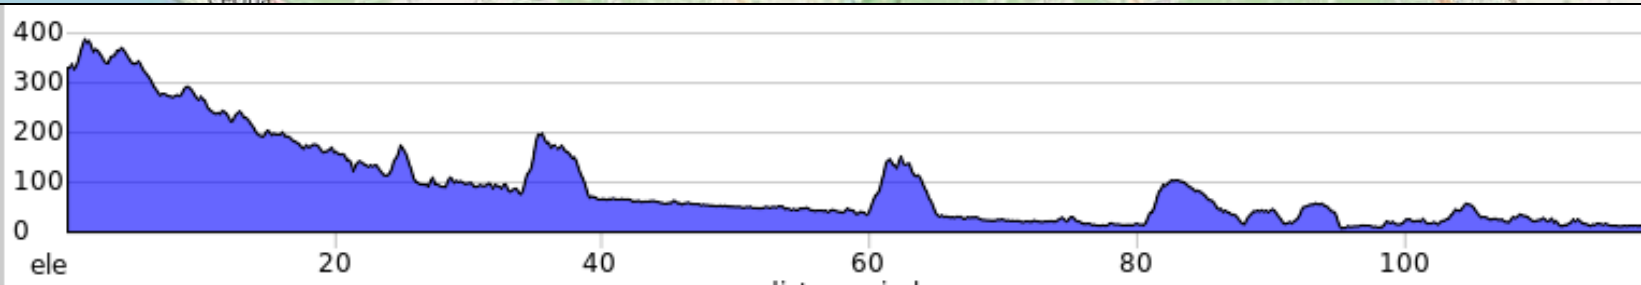

### San Martino al Cimino to Marina di Grosseto

148km

1,647m

Difficulty:

## STAGE 1, DAY 3

Marina di Grosseto to Siena

113km

1,674m

Difficulty: ★★★★★

**STAGE 1, DAY 4**

**Siena to Lucca**

**119km**

**1,163m**

**Difficulty: ★★ ★**

### Lucca to Santa Margherita Ligure

155km

1,981m

Difficulty:

**STAGE 2**

**539km  
6,725m**