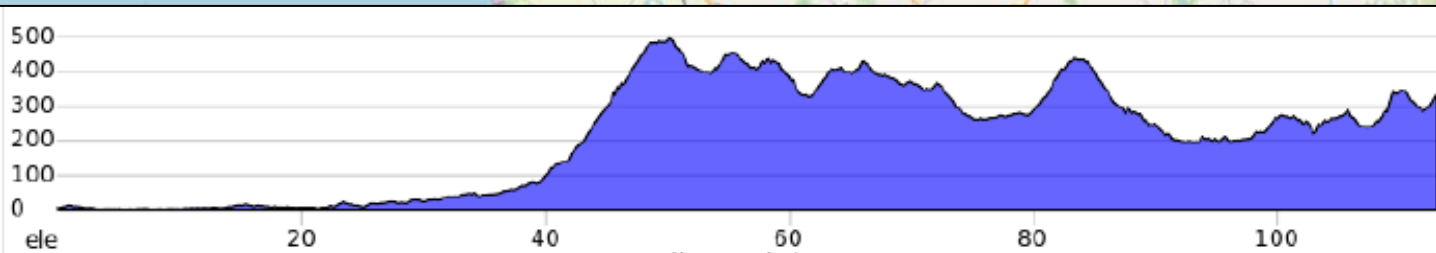

### San Martino al Cimino to Marina di Grosseto

148km

1,647m

Difficulty:

## STAGE 1, DAY 3

Marina di Grosseto to Siena

113km

1,674m

Difficulty: ★★★★★

**STAGE 1, DAY 4**

**Siena to Lucca**

**119km**