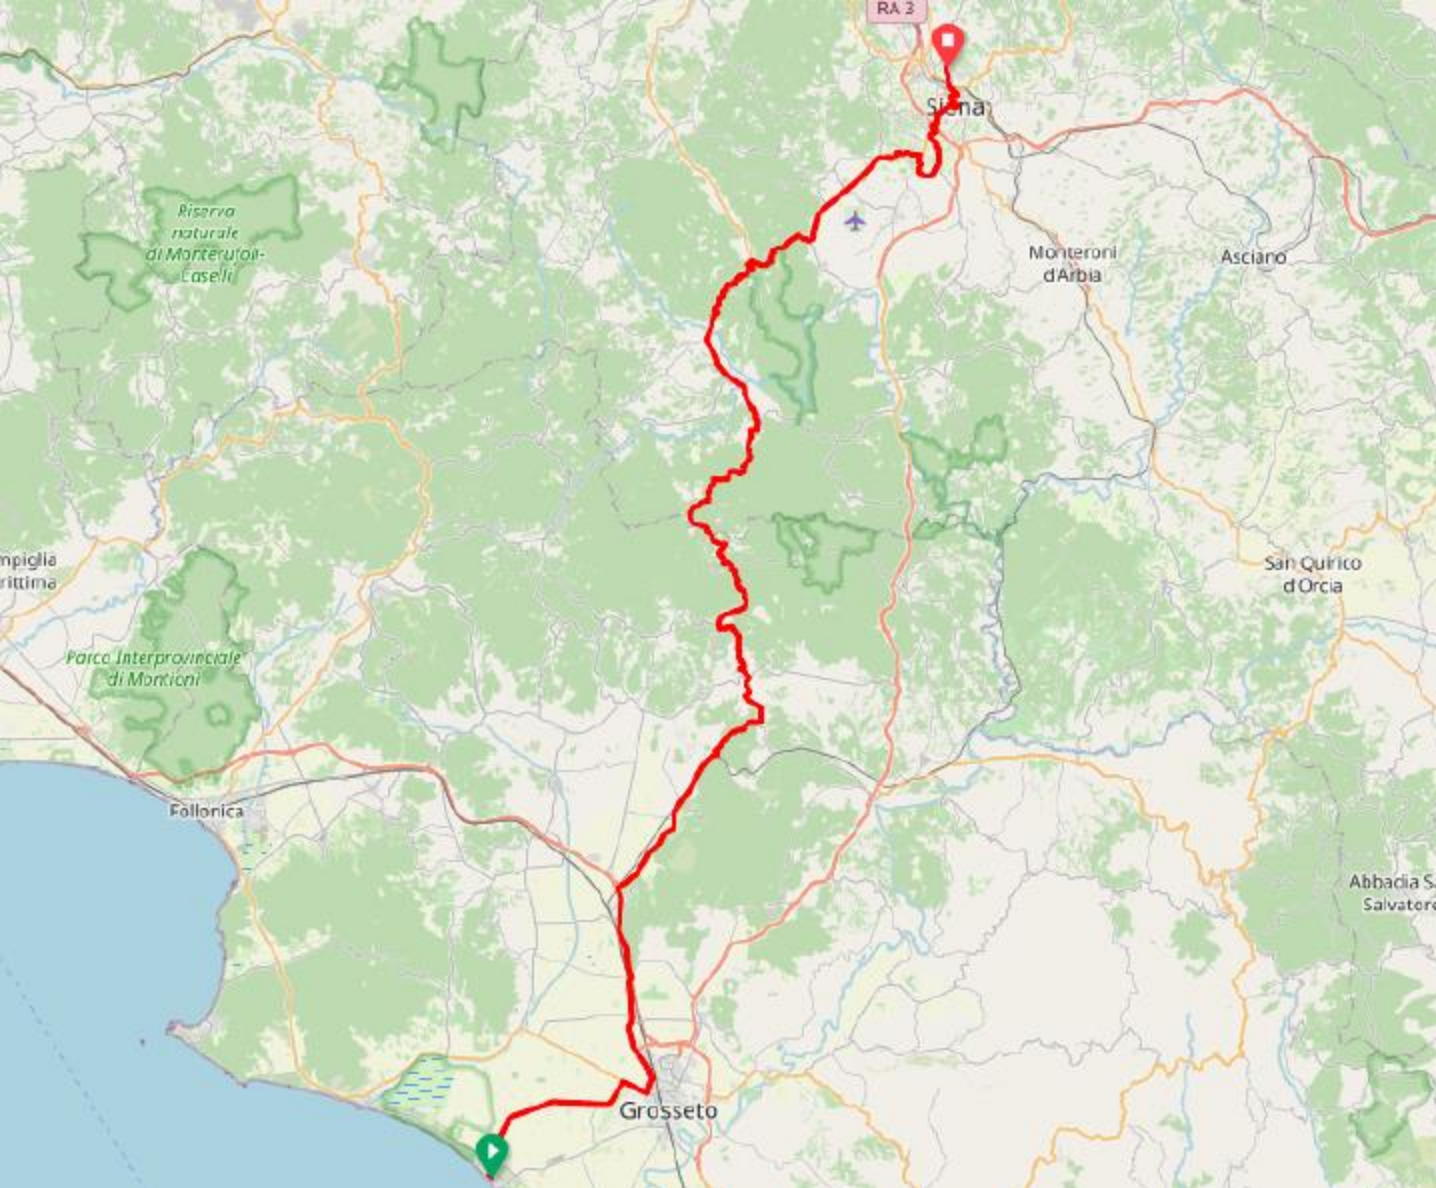

### Fiumicino to San Martino al Cimino

98km

1,448m

Difficulty: ★★ ★

## STAGE 1, DAY 2

### San Martino al Cimino to Marina di Grosseto

148km

1,647m

Difficulty:

## STAGE 1, DAY 3

Marina di Grosseto to Siena

113km

1,674m

Difficulty: ★★★★★

**STAGE 1, DAY 4**

**Siena to Lucca**

**119km**