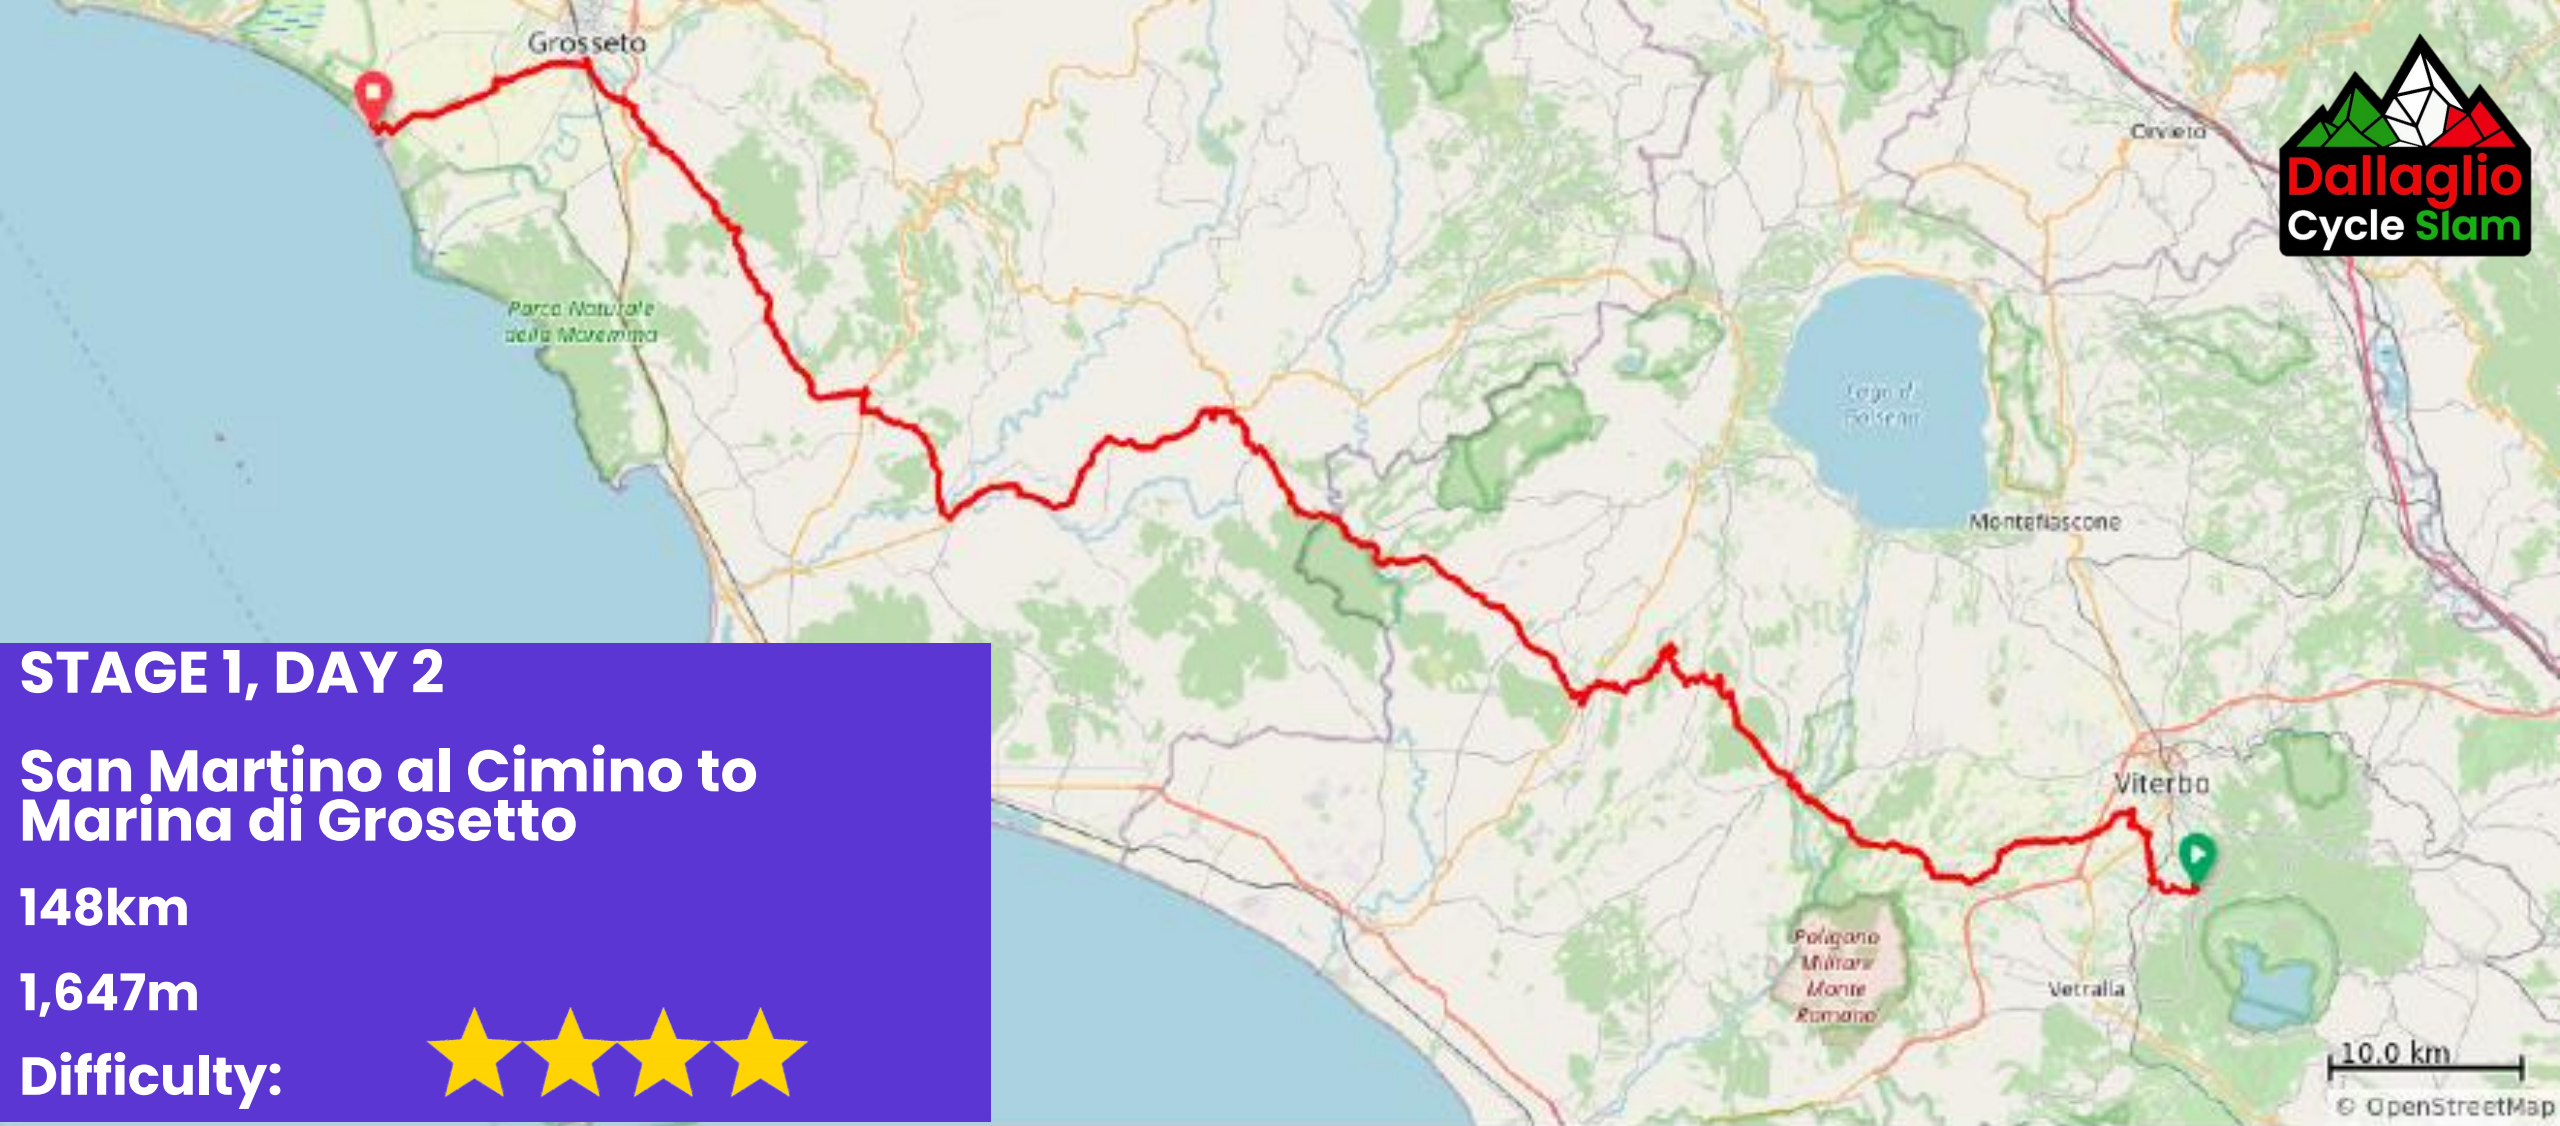

# Dallaglio Cycle Slam 2024

Route Overview

**STAGE 1 633km, 7,920m**

## STAGE 1, DAY 1

### Fiumicino to San Martino al Cimino

98km

1,448m

Difficulty: ★★ ★

### San Martino al Cimino to Marina di Grosseto

148km

1,647m

Difficulty: