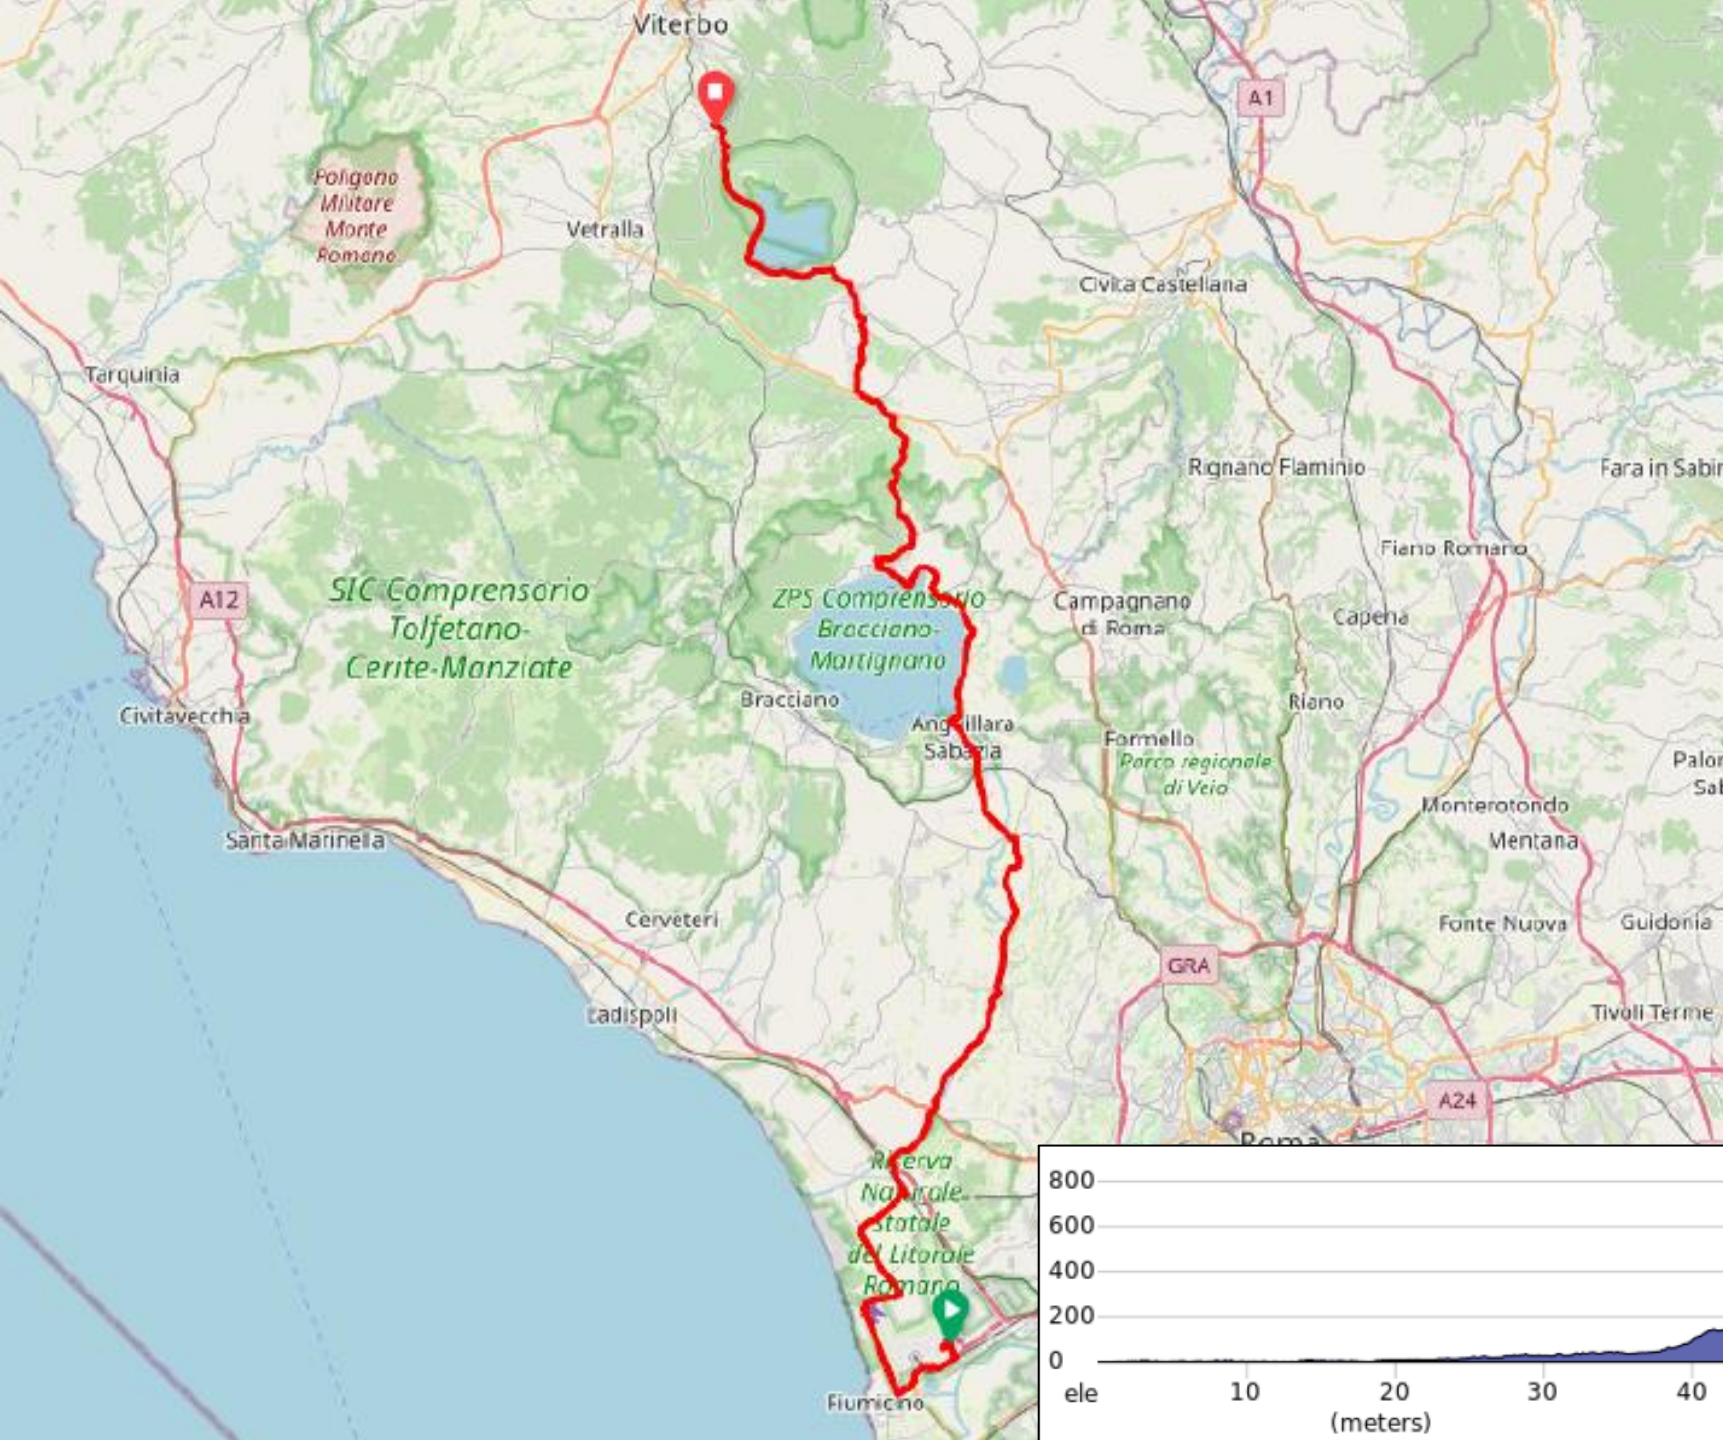

# Dallaglio Cycle Slam 2024

Route Overview

**STAGE 1 633km, 7,920m**

## STAGE 1, DAY 1

### Fiumicino to San Martino al Cimino

98km

1,448m

Difficulty: ★★ ★

### San Martino al Cimino to Marina di Grosseto

148km

1,647m

Difficulty: