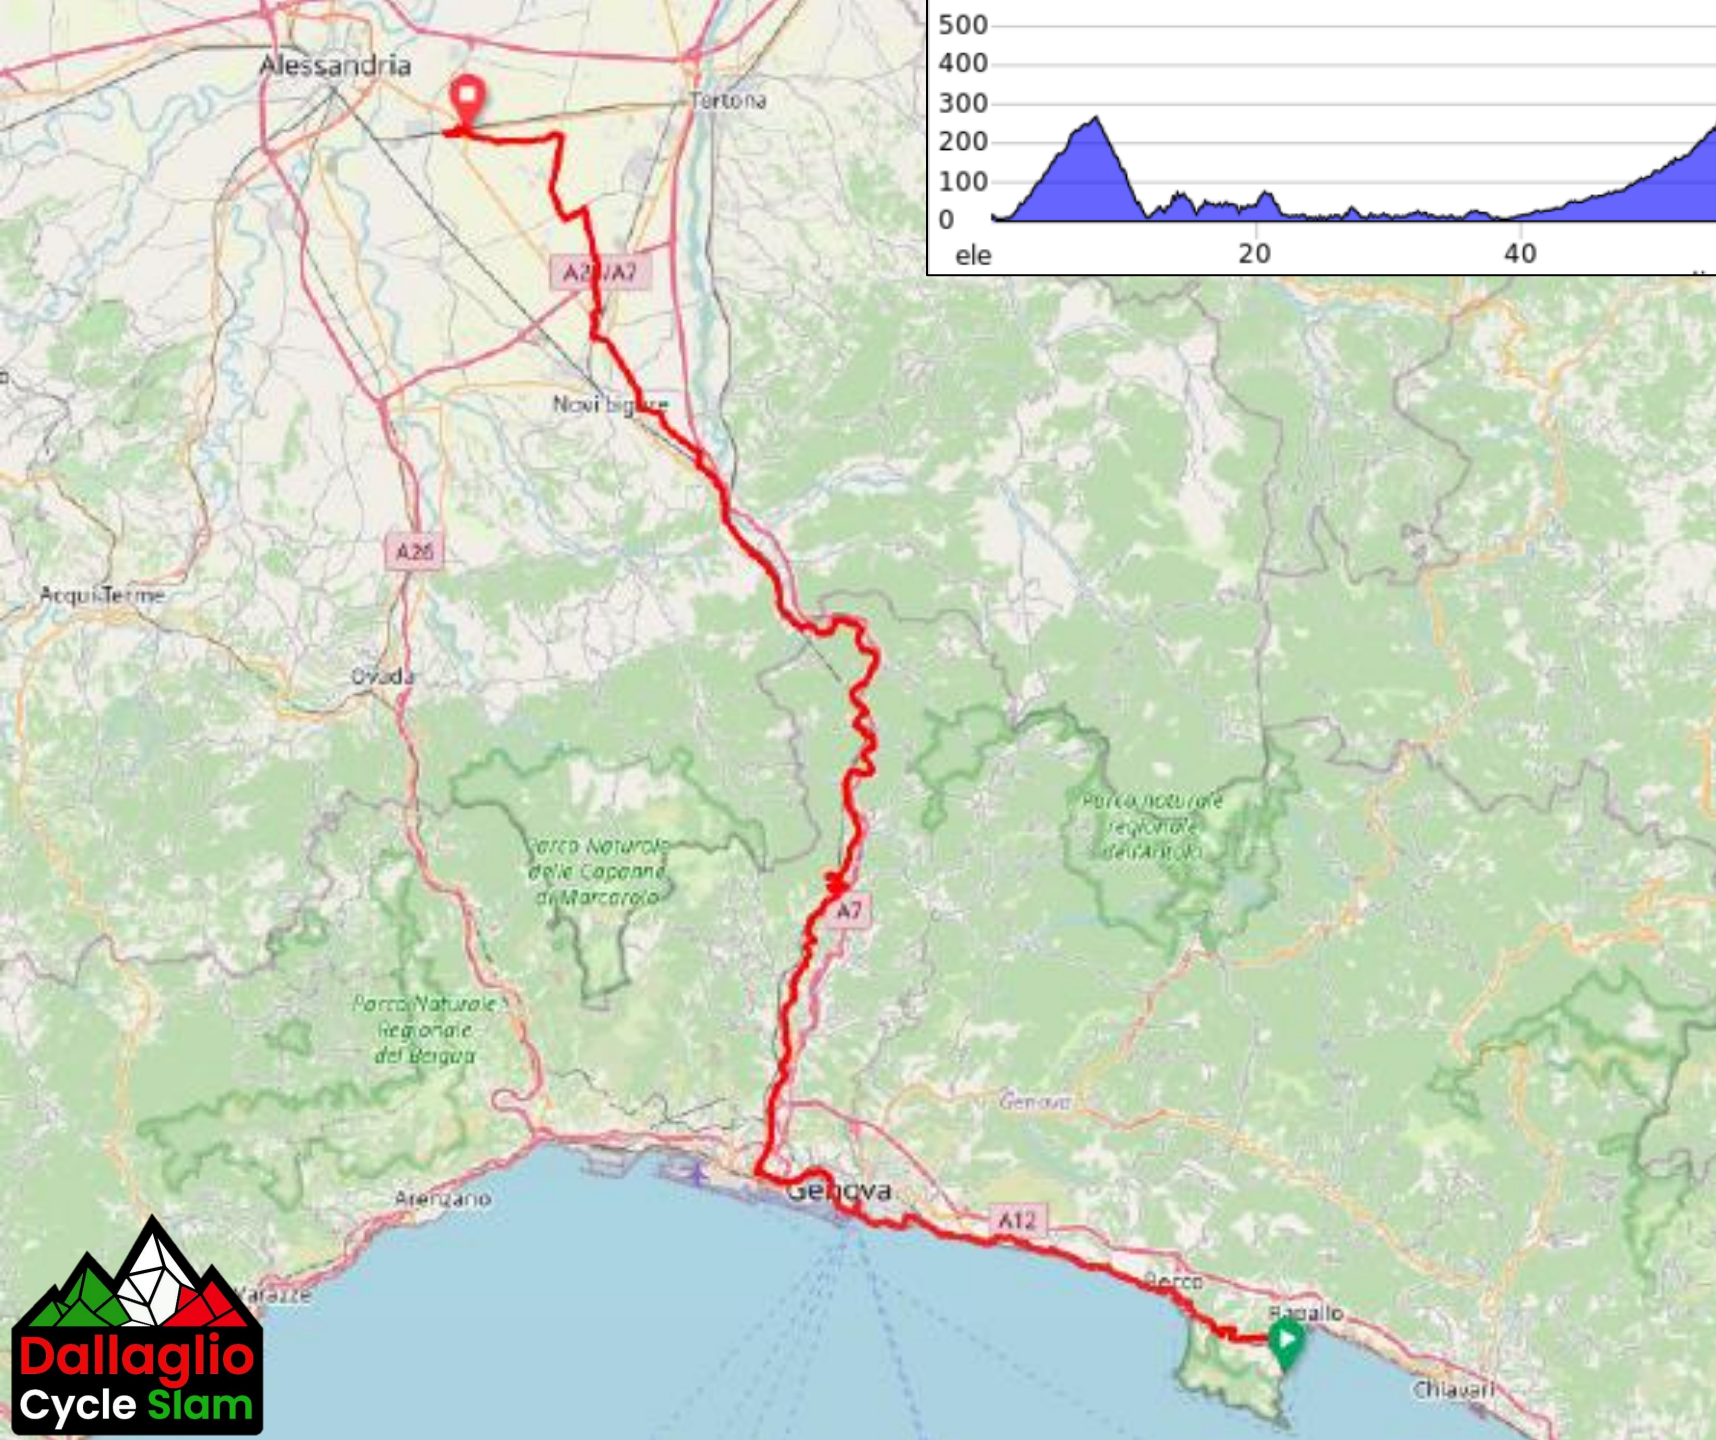

**1,163m**

**Difficulty: ★★ ★**

## STAGE 1, DAY 5

### Lucca to Santa Margherita Ligure

155km

1,981m

Difficulty:

**STAGE 2**

**539km  
6,725m**

## STAGE 2, DAY 1

Santa Margherita  
Ligure to  
Alessandria  
(Spinetta)

118km

1,410m

Difficulty: ★★★★★