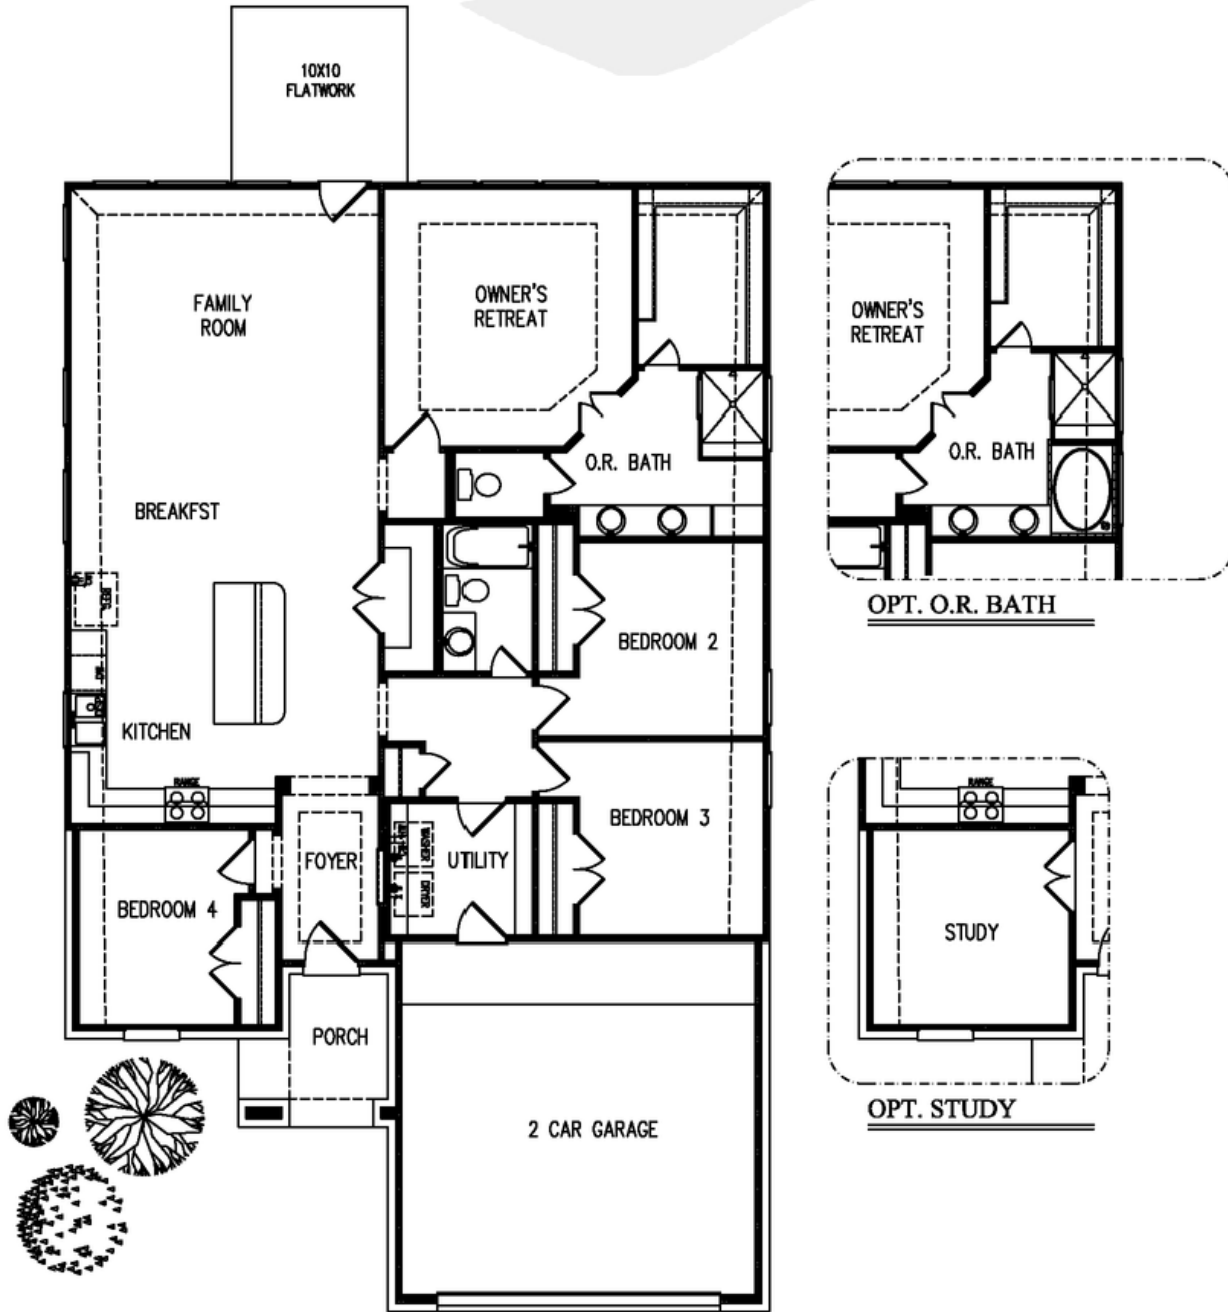

MARSHALL A

MARSHALL B

MARSHALL

4 BED / 2 BATH / 2 CAR GARAGE
1,745 BASE SF

SULLIVAN
BROTHERS
B U I L D E R S

FLOORPLAN