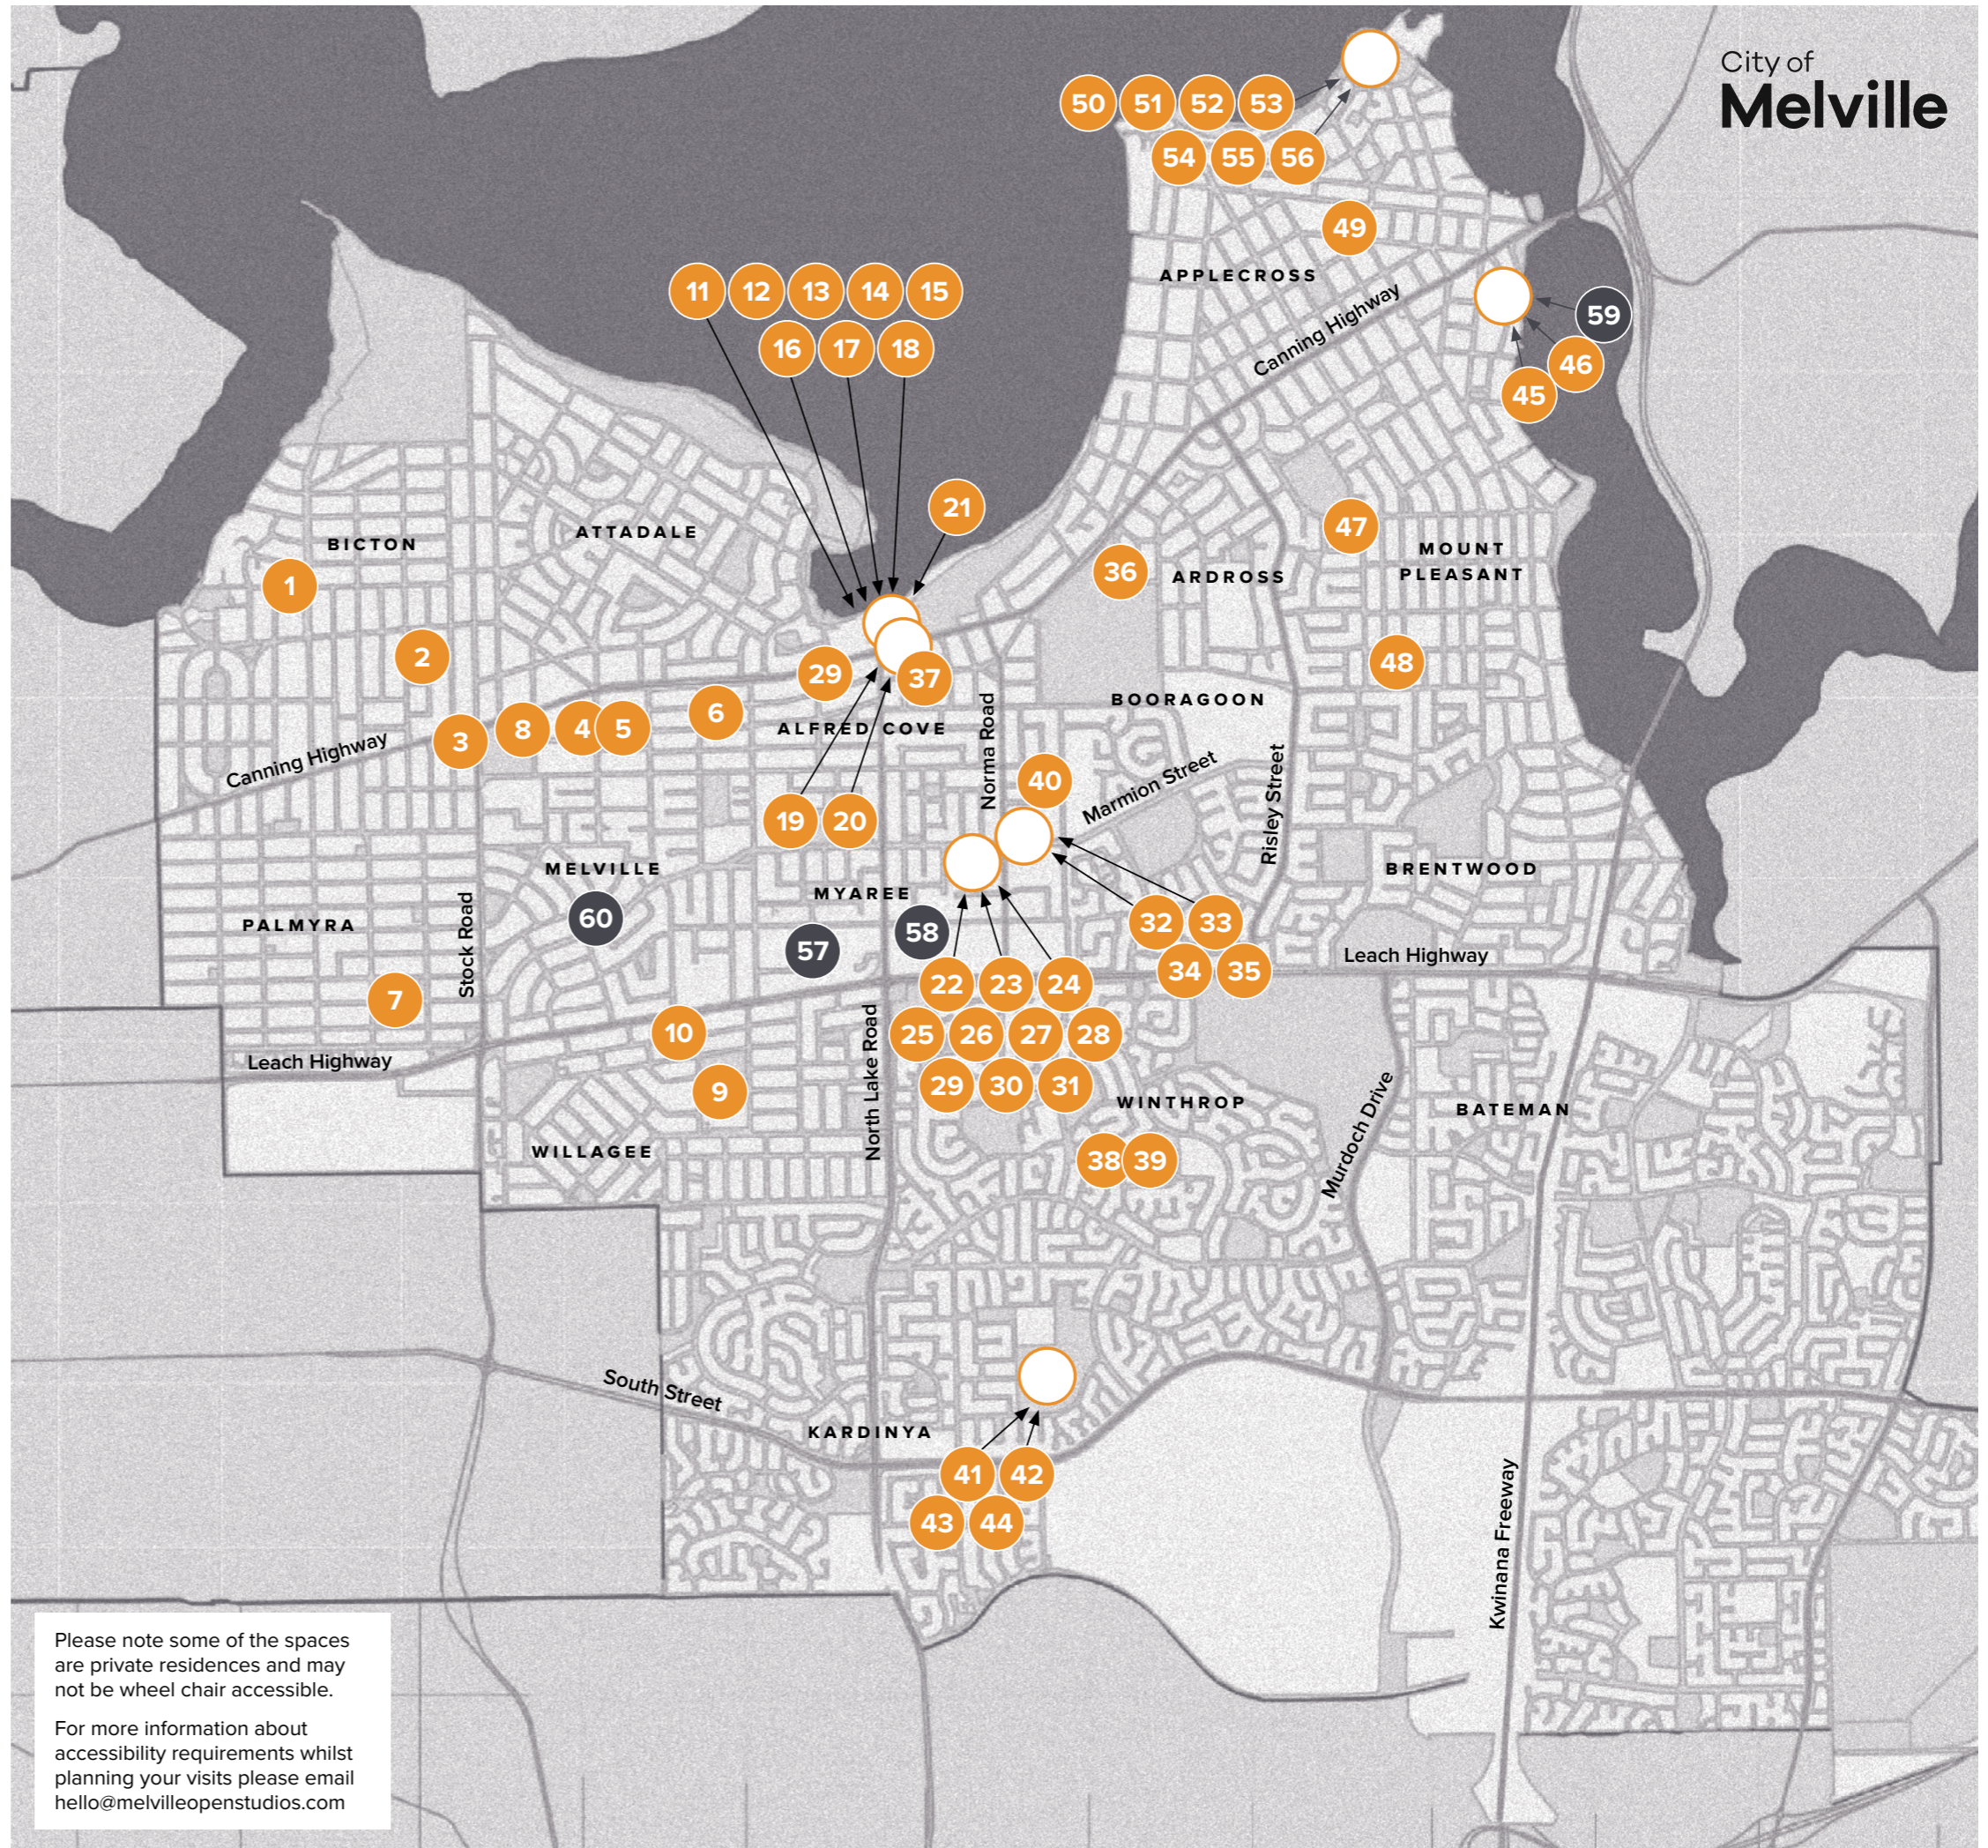

Studios

1. Jacaranda Gallery
2. Chris Irving
3. Nyzistor Studio
4. Gail Hawes
5. Robert Hawes
6. Isabella Middleton
7. Tara Edwards
8. Willagee Community Art Group
9. Aboriginal Art Group
10. Jesus Ziegler
11. Melville Arts @ Atwell House
12. Ellefrance.art
13. Elaine Hart
14. Alfred Cove Art Society
15. Marilyn Kiesey
16. Marnie Beissel
17. Fiona Buchanan
18. Michelle Currie
19. Juliette Paton-Williams
20. Anna Da Conceicao
21. South of the River Potters' Club
22. Kirsty Watkins
23. Myra Mitchell
24. Bridget Seaton
25. Jacqueline Gibson
26. Ben Crappsley
27. Jaelle Pedroli
28. Jessica Holliday
29. Embroiderers' Guild of WA
30. Handmade for Me
31. Melanie Breese Art
32. Shavaurn Hanson
33. Open Hands Creative
34. Deep Earth Ceramics
35. Jennifer Gaye
36. Pablo Hughes
37. Hana Fry
38. Carolyn Grace Ceramics
39. Judi Smith
40. The Pickled Paintbrush
41. Melville Woodturners
42. James Murray
43. Syd Harvey
44. David Milton
45. Designing Women
46. Vivien Budge
47. Beverley Johnson
48. Liv Robinson
49. Rhoda Kirk
50. Goolugatup Heathcote
51. Juluwarlu Aboriginal Corporation
52. Swan River Print Studio
53. Mikaela Miller
54. Katie Glaskin
55. Luke Morgan
56. REL

Eat & Drink

57. **Grouch & Co Coffee Roasters**
Unit 1/45 McCoy Street
Myaree WA 6154
(08) 9317 1951
Saturday 8am–12pm
Sunday Closed
58. **Jessie's Cafe & Roasting Co.**
2/8 Hayden Court
Myaree WA 6154
1300 887 677
Saturday 8am–12pm
Sunday Closed
59. **Praline Cafe & Patisserie**
63 Kishorn Road
Mount Pleasant WA 6153
0431 714 505
Saturday 7am–3pm
Sunday 7am–3pm
60. **Marmion Fresh Gourmet**
Take away only
(08) 9330 1183
344 Marmion Street
Melville WA 6156
Saturday 7am–7pm
Sunday 7am–7pm

Front cover image:
detail of Jessica Holliday
art demonstration, from
Melville Open Studios, 2022

GROUCH & CO

PRALINE
Cafe & Patisserie

Please note some of the spaces are private residences and may not be wheel chair accessible.