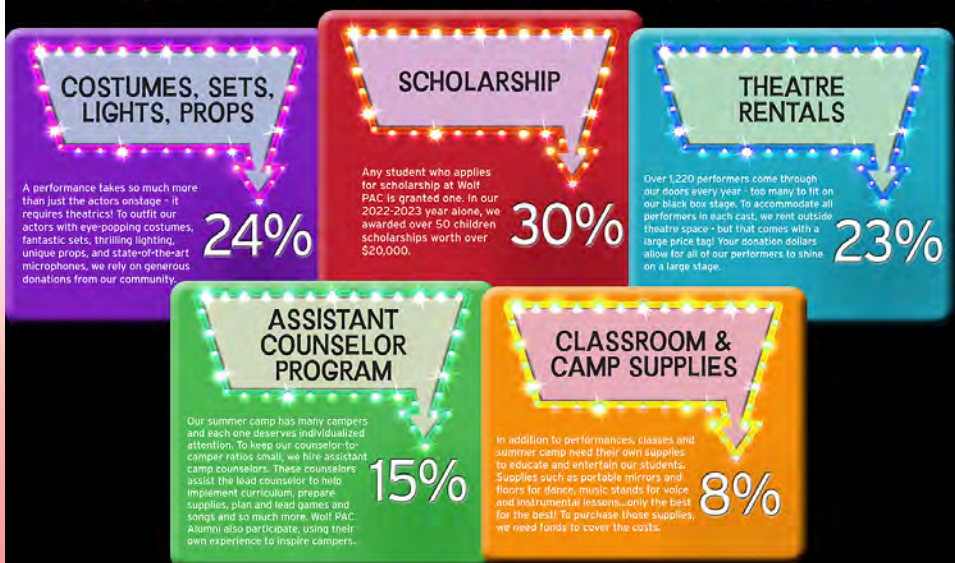

Tuition keeps our lights on, but Wolf PAC needs so much more than that to bring theatre to our community!

This year when you donate to Wolf PAC, your dollars go directly to: