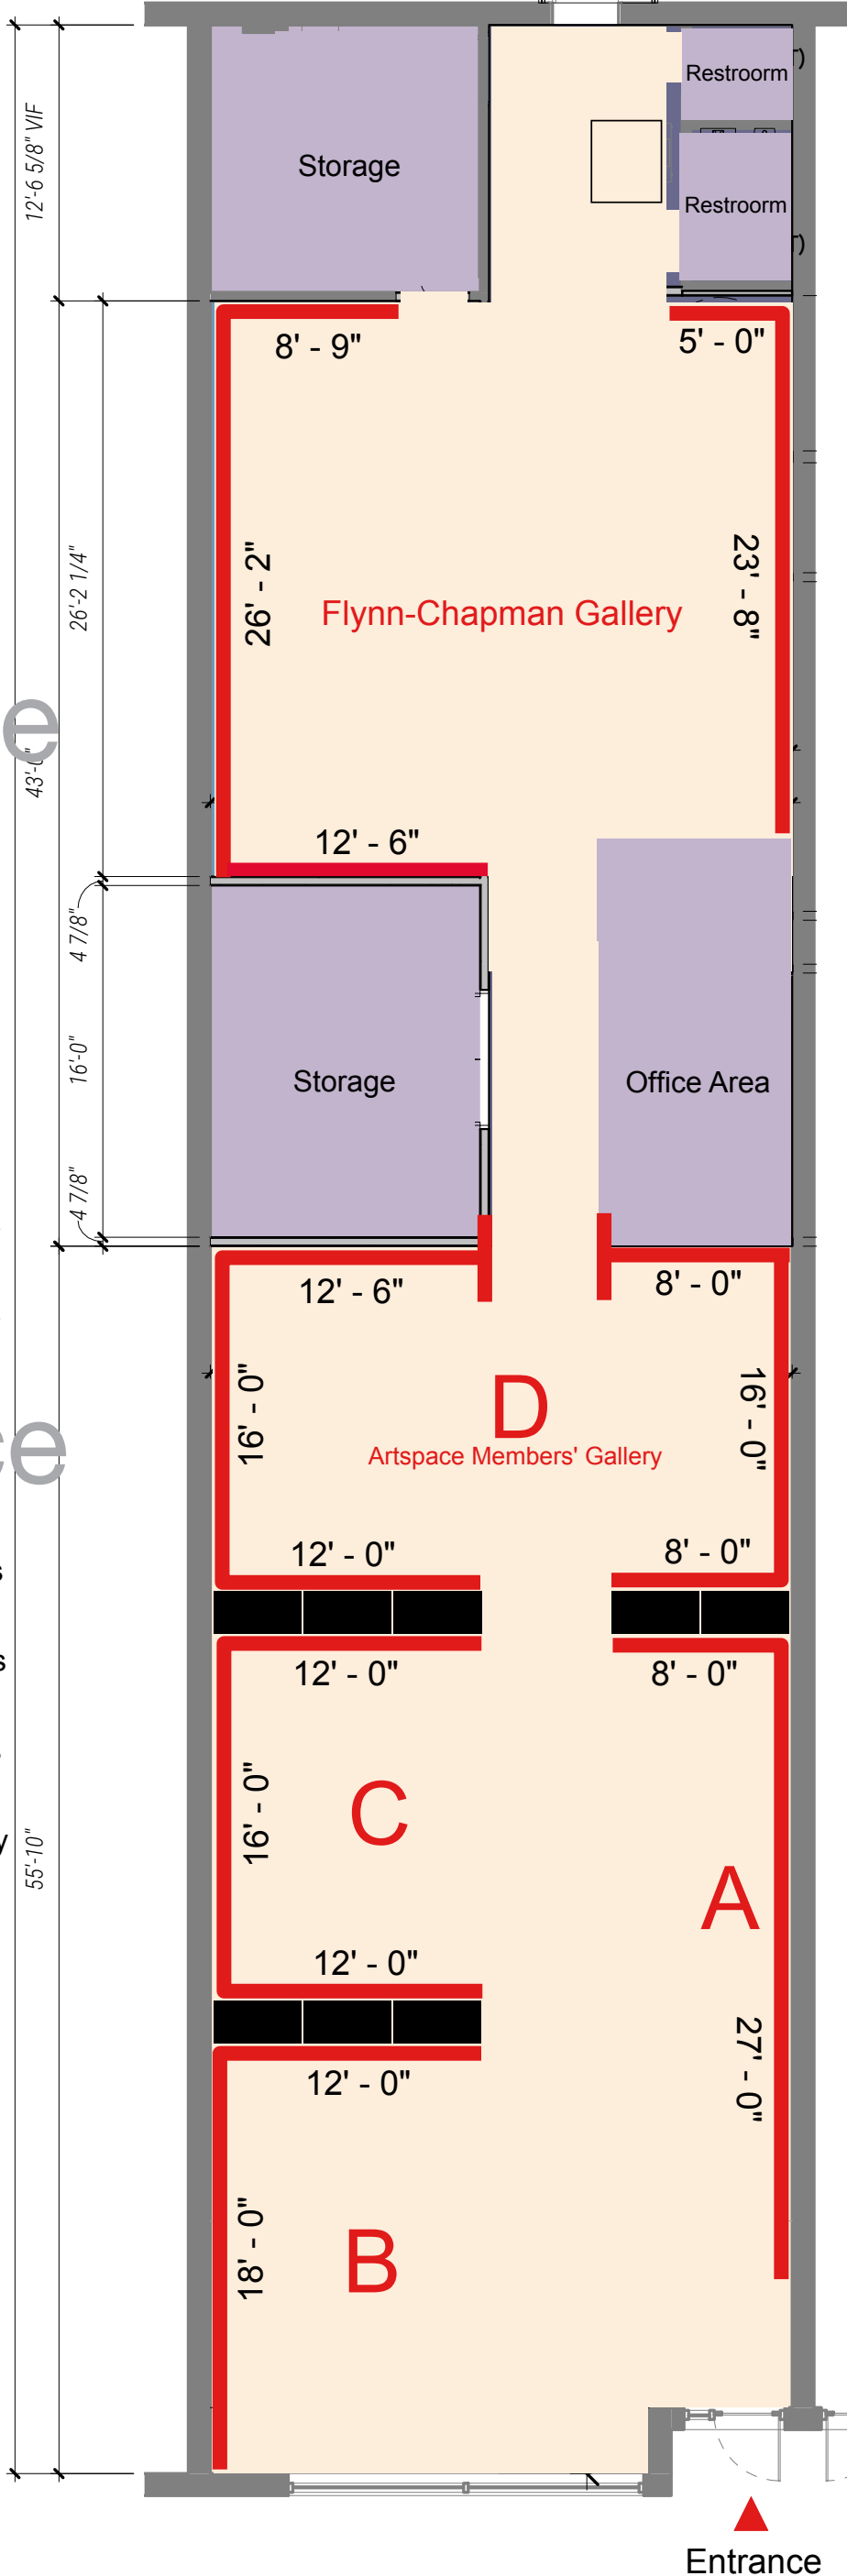

NEW STEEL STAIR

artspace

Flynn-Chapman Gallery
76 total walls

artspace

A Gallery = 35' - 0" total walls

B Gallery = 30' - 0" total walls

C Gallery = 40' - 0" total walls

D Artspace Members' Gallery
72' - 6" total walls