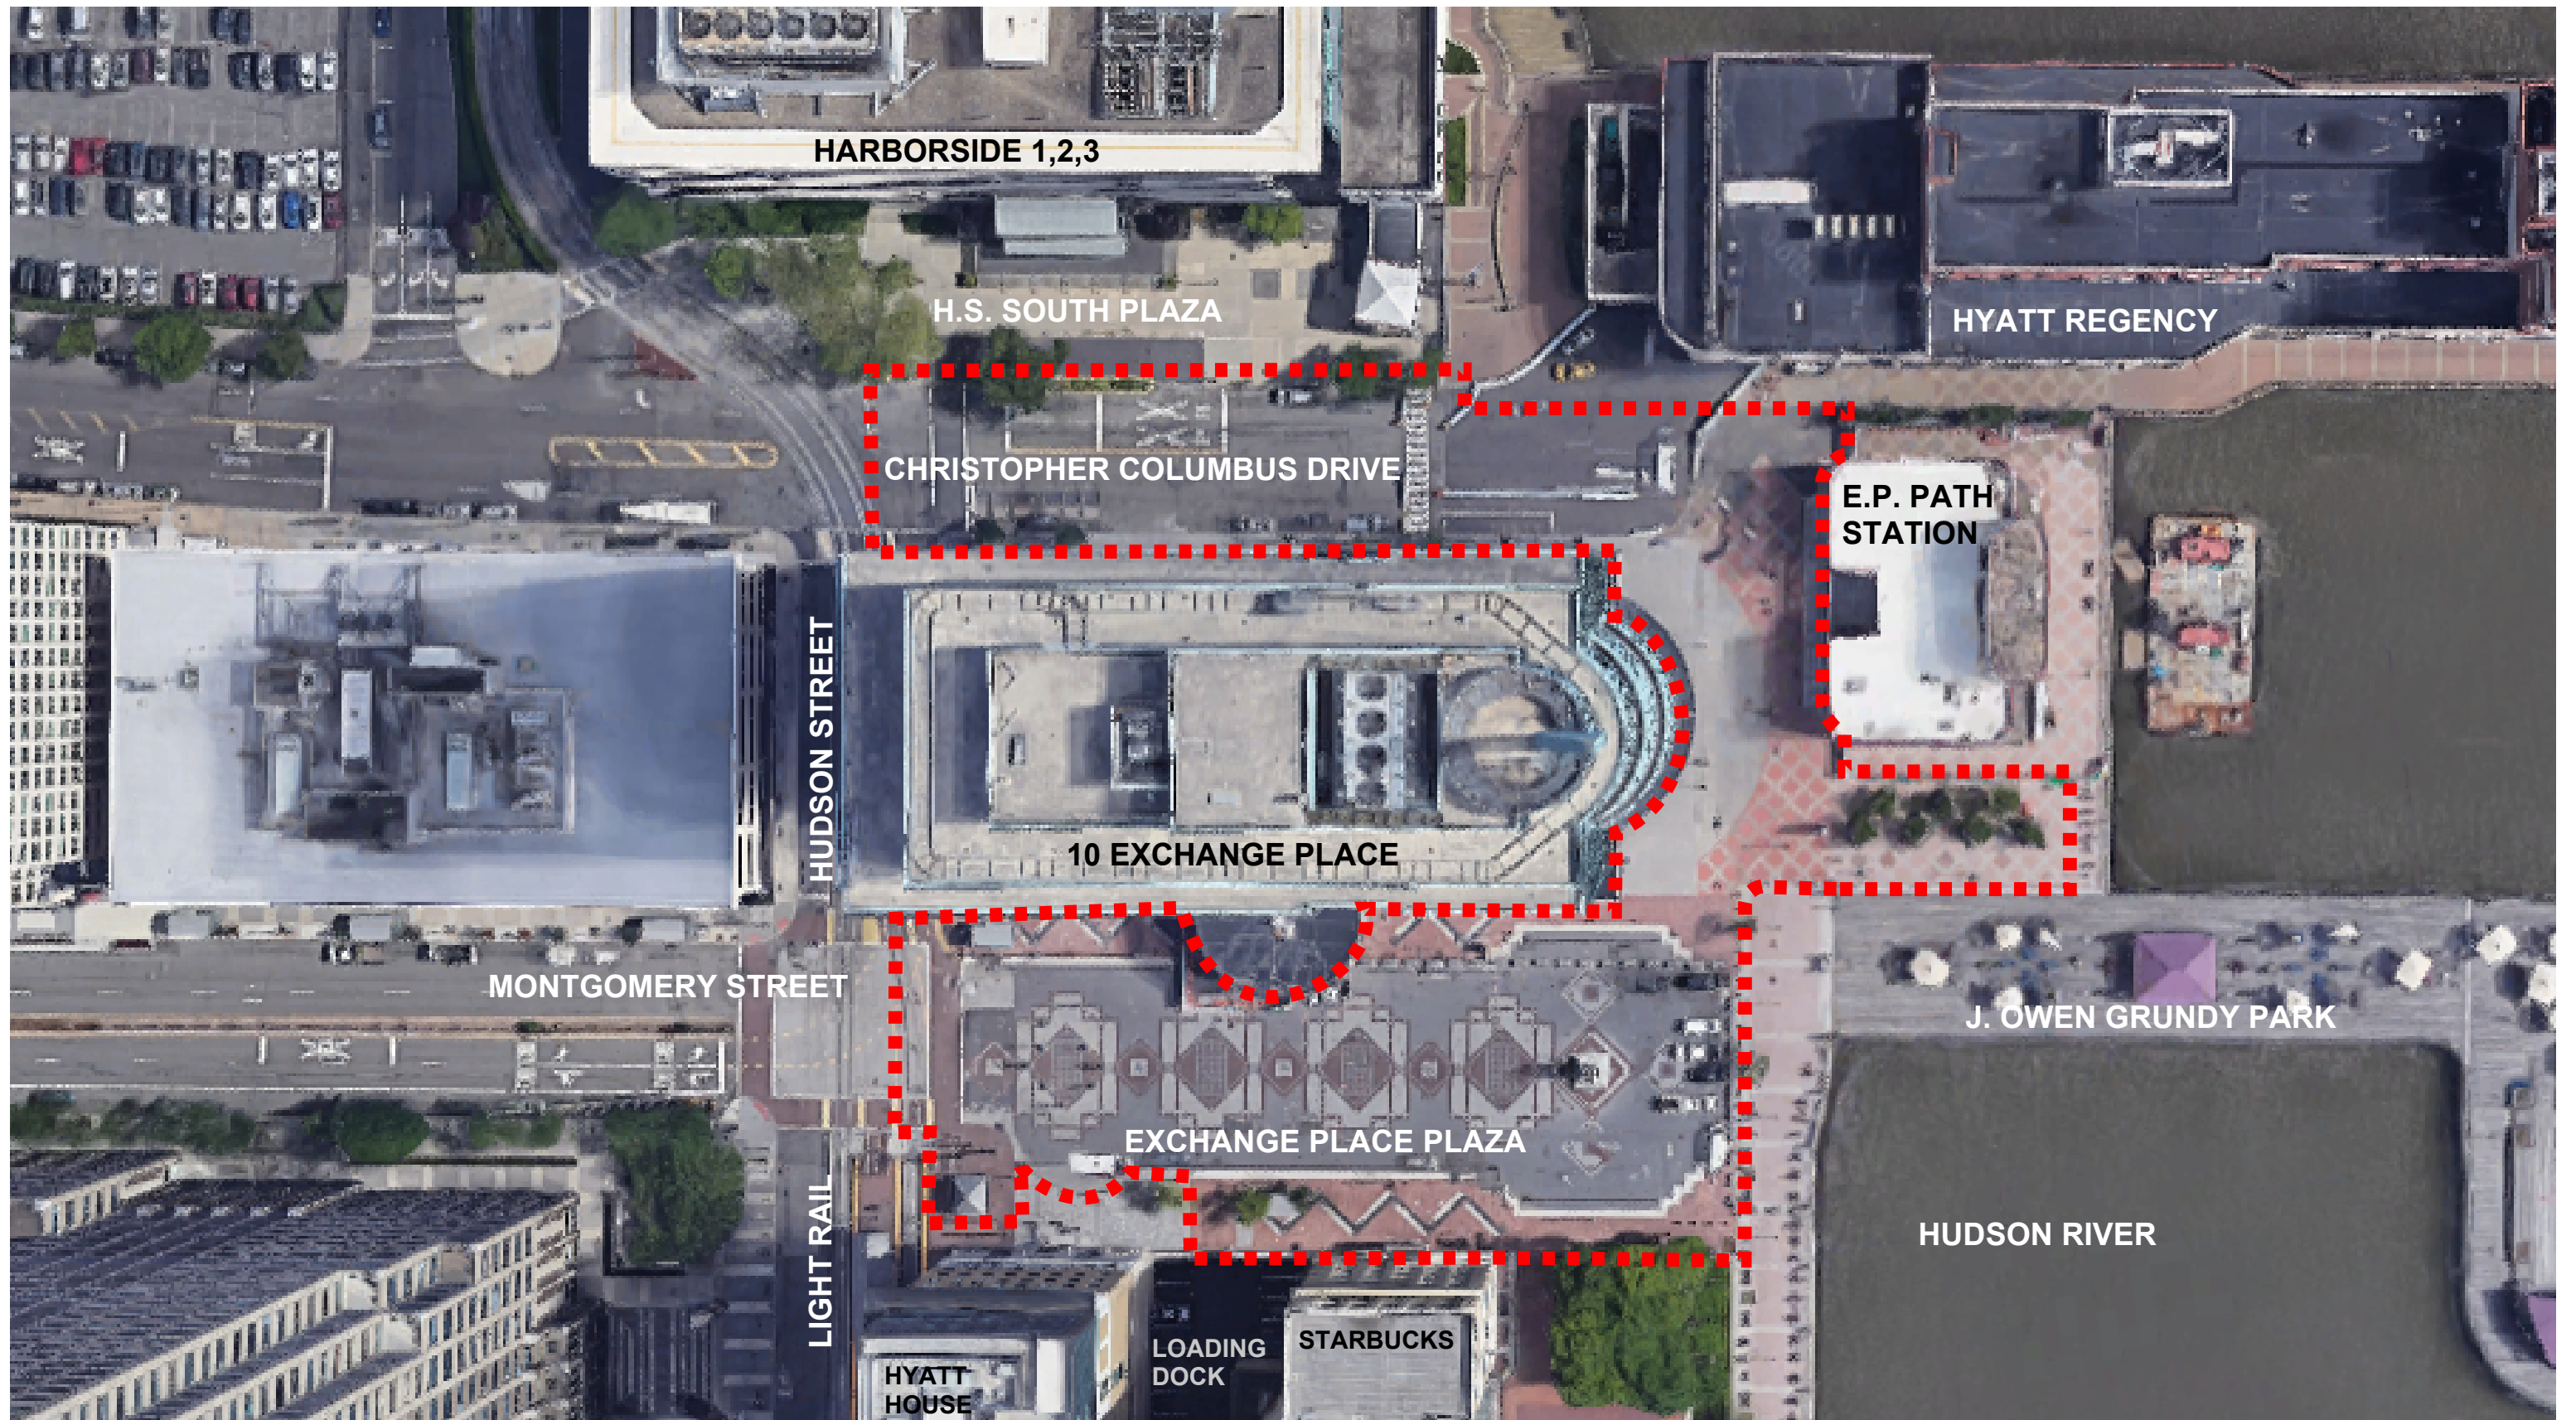

EXCHANGE PLACE JERSEY CITY, NJ

EXCHANGE
PLACE
ALLIANCE

DRESDNER
ROBIN

GRAPHICS PACKAGE

04/26/2022

AERIAL VIEW OF EXISTING PLAZA
EXCHANGE PLACE
JERSEY CITY, NJ
DATE: 2022.04.26

ENTRANCE LOOKING EAST - EXISTING CONDITION
EXCHANGE PLACE
JERSEY CITY, NJ
DATE: 2022.04.26

VIEW #5: OVERVIEW LOOKING WEST
EXCHANGE PLACE
JERSEY CITY, NJ
DATE: 2022.04.26

EXCHANGE PLACE JERSEY CITY, NJ

EXCHANGE
PLACE
ALLIANCE

DRESDNER
ROBIN

GRAPHICS PACKAGE

04/26/2022