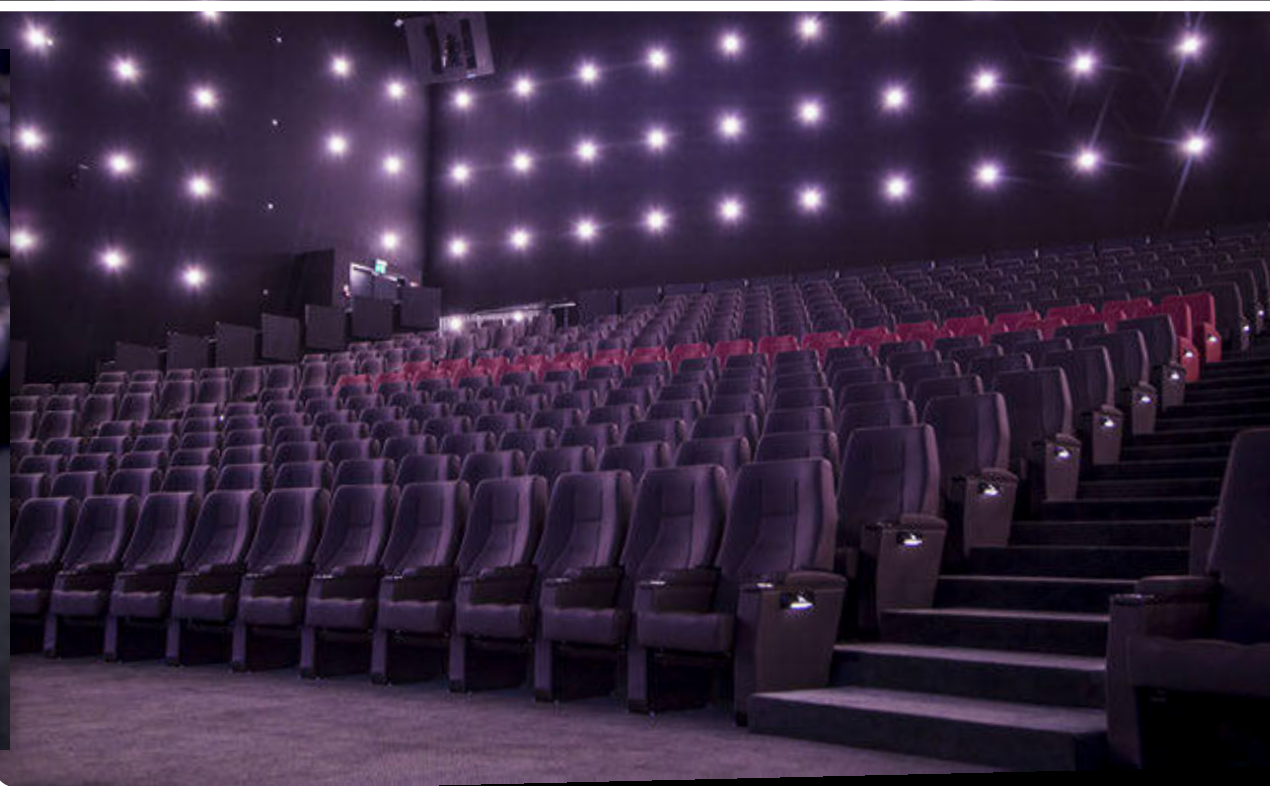

TWIN CONCEPT SOFT

REGISTERED COMMUNITY DESIGN

WAVE ERGO

UCI CINEMAS ORIO - ORIOCENTER - AZZANO SAN PAOLO (BG) - ITALY

VIP SEATS

LINO SONEGO
E N J O Y T H E S H O W

CSB

DIAMANTE DUETTO