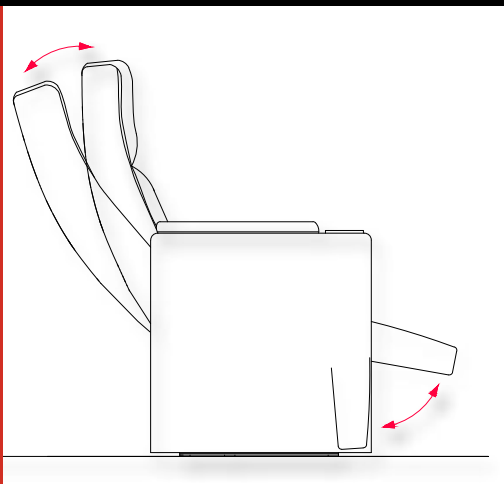

BUILT-IN AND SWIVELLING TABLE

TABLE model DIAGONAL

SOME ACCESSORIES

HPL TABLE WITH WIRELESS CHARGER

PLASTIC TABLE

“CLIP” NUMBERING

WIRELESS CHARGER

PLASTIC TABLE WITH WIRELESS CHARGER AND LIGHTING SYSTEM

TIP-UP ARMREST WITH CUP-HOLDER

BIG SIZE CUP-HOLDER WITH "CLIP" NUMBERING

SMALL SIZE CUP-HOLDER WITH NUMBERING

SWEET BOX

DOUBLE MOTORIZATION: OPENING AND CLOSING OF BACKREST AND FOOTREST SEPARATELY.

SIMULTANEOUS OPENING AND CLOSING OF BOTH BACKREST AND FOOTREST