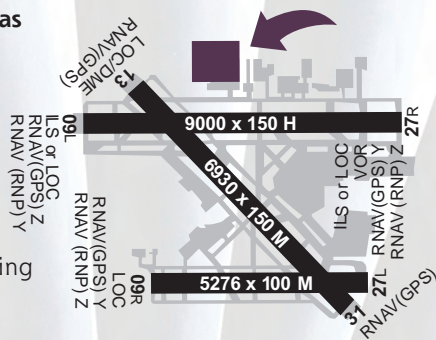

Fort Lauderdale-Hollywood International Airport (FLL)
P: 800.525.0166 or 954.359.0066 // **F:** 954.359.0064 // Arinc: 132.0
www.NATIONALJETS.com // aircenter@nationaljets.com