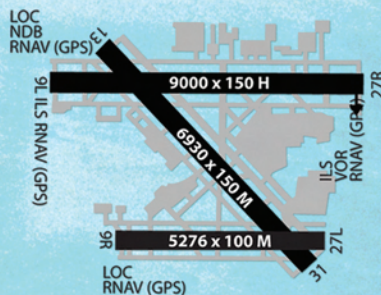

jetscape®

www.jetscapefbo.com

Jetscape Services, LLC Fort Lauderdale International Airport (FLL)
240 SW 34th Street Fort Lauderdale, Florida 33315
Ph (954)359-9991 Fax (954)359-8100
customerservice@jetscapefbo.com