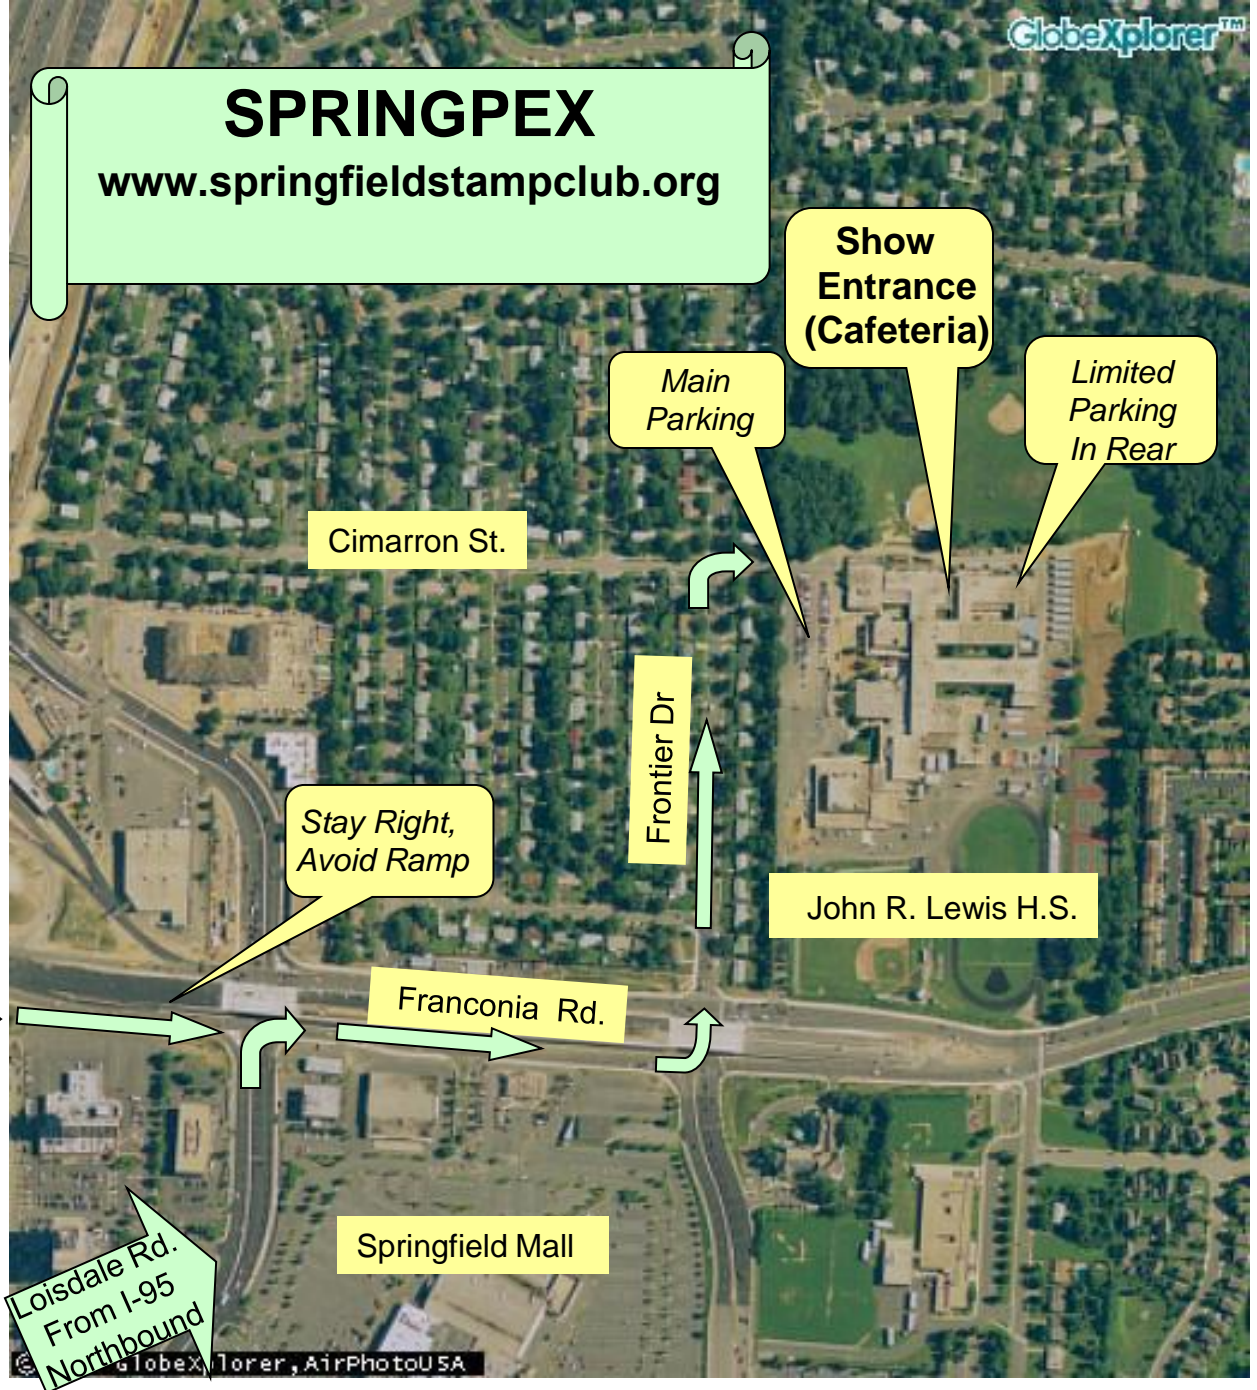

STAMP SHOW

Directions From I-95

Exit 169 (Route **644 East** (Franconia Road)).

Stay right - avoid new east-bound through-ramp.

Left under second overpass on Franconia, onto **Frontier Drive**.

One block North, turn **Right** on **Cimarron St.** to parking lot.

Show Entrance at rear (left side) of school.

From Southbound I-95 / I-395 and Beltway

Loisdale Rd.
From I-95
Northbound

SPRINGPEX
www.springfieldstampclub.org

Show
Entrance
(Cafeteria)

Main
Parking

Limited
Parking
In Rear

Cimarron St.

Frontier Dr

Stay Right,
Avoid Ramp

John R. Lewis H.S.

Franconia Rd.

Springfield Mall