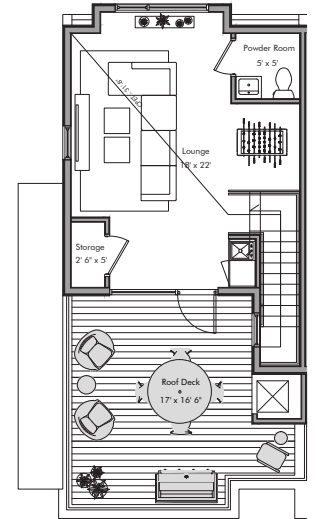

TOWNHOUSE 9

GROUND FLOOR

LIVING LEVEL

UPPER LEVEL

ROOF DECK

4316 Summit St.
Pittsburgh, PA

AURA
DISTRICT

theauradistrict.com