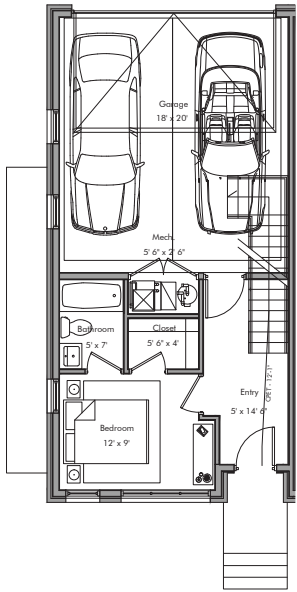

TOWNHOUSE 9

GROUND FLOOR

LIVING LEVEL

UPPER LEVEL

ROOF DECK

4316 Summit St.
Pittsburgh, PA

AURA
DISTRICT

theauradistrict.com