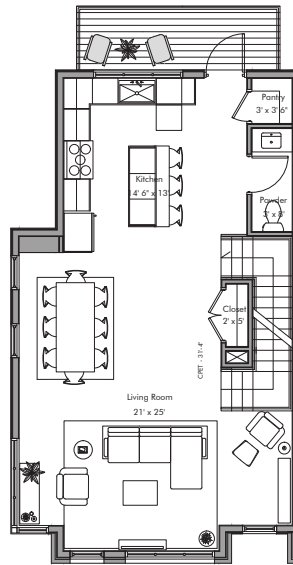

TOWNHOUSE 9

GROUND FLOOR

LIVING LEVEL

UPPER LEVEL

ROOF DECK

4316 Summit St.
Pittsburgh, PA

AURA
DISTRICT

theauradistrict.com