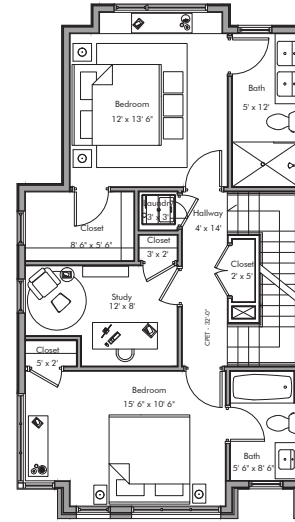

TOWNHOUSE 9

GROUND FLOOR

LIVING LEVEL

UPPER LEVEL

ROOF DECK

4316 Summit St.
Pittsburgh, PA

AURA
DISTRICT

theauradistrict.com