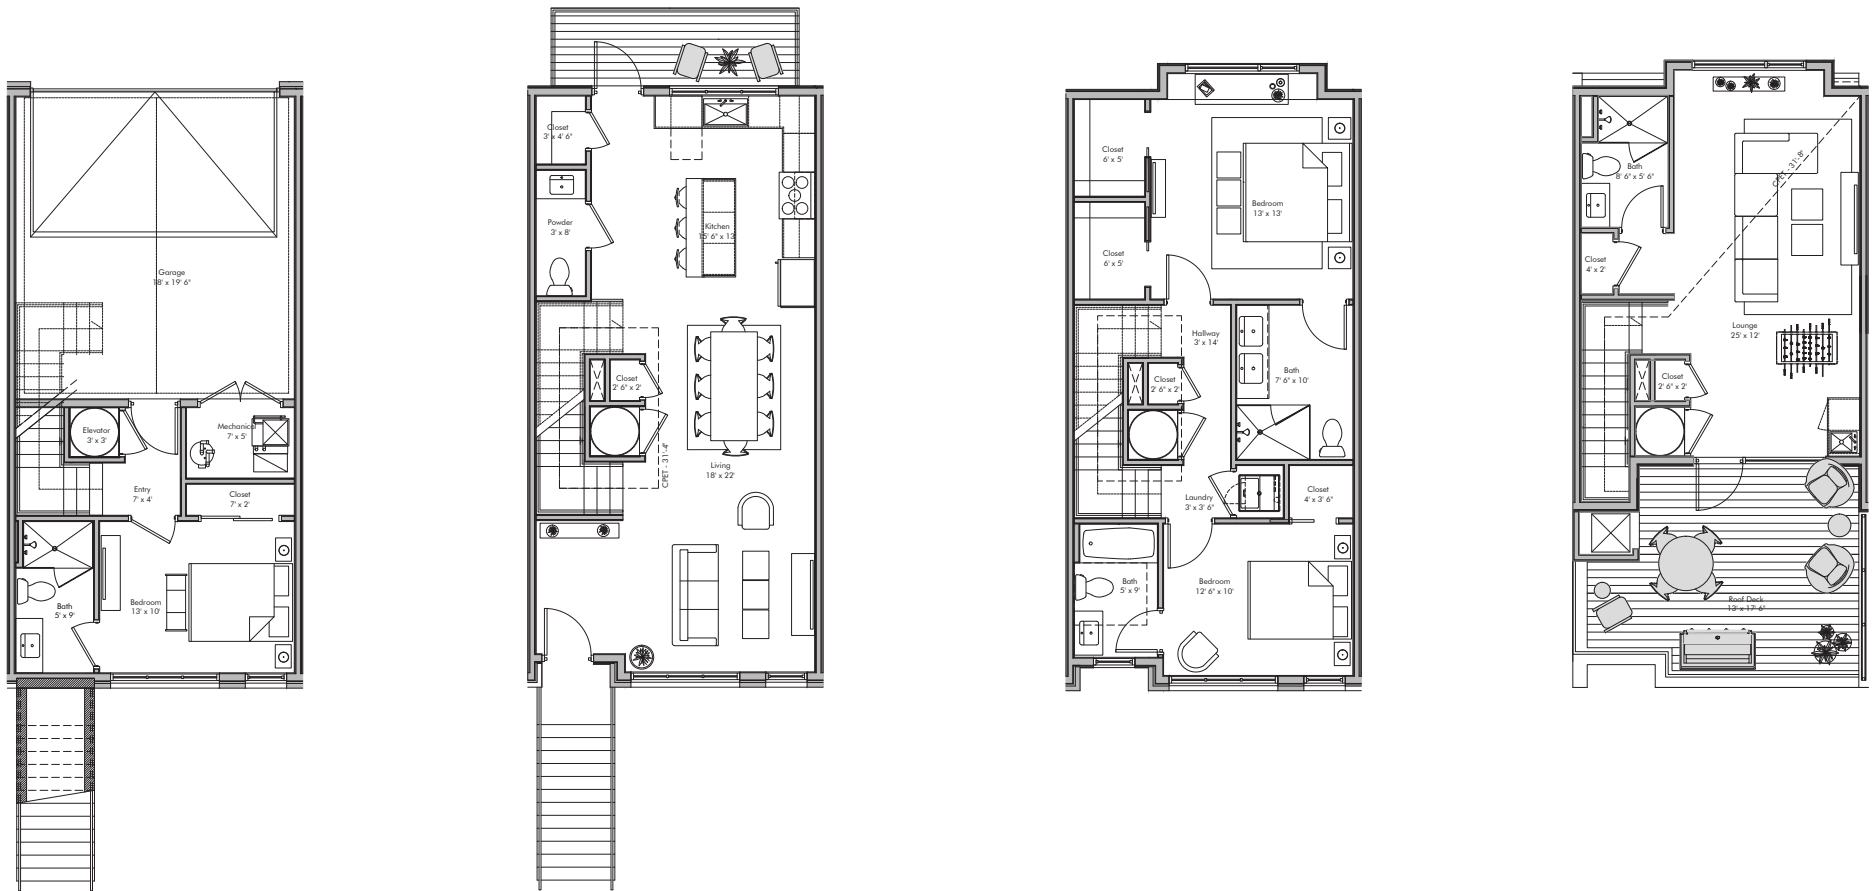

Townhouse 12

GROUND FLOOR

LIVING LEVEL

UPPER LEVEL

ROOF DECK

234 44th St.
Pittsburgh, PA

AURA
DISTRICT

theauradistrict.com