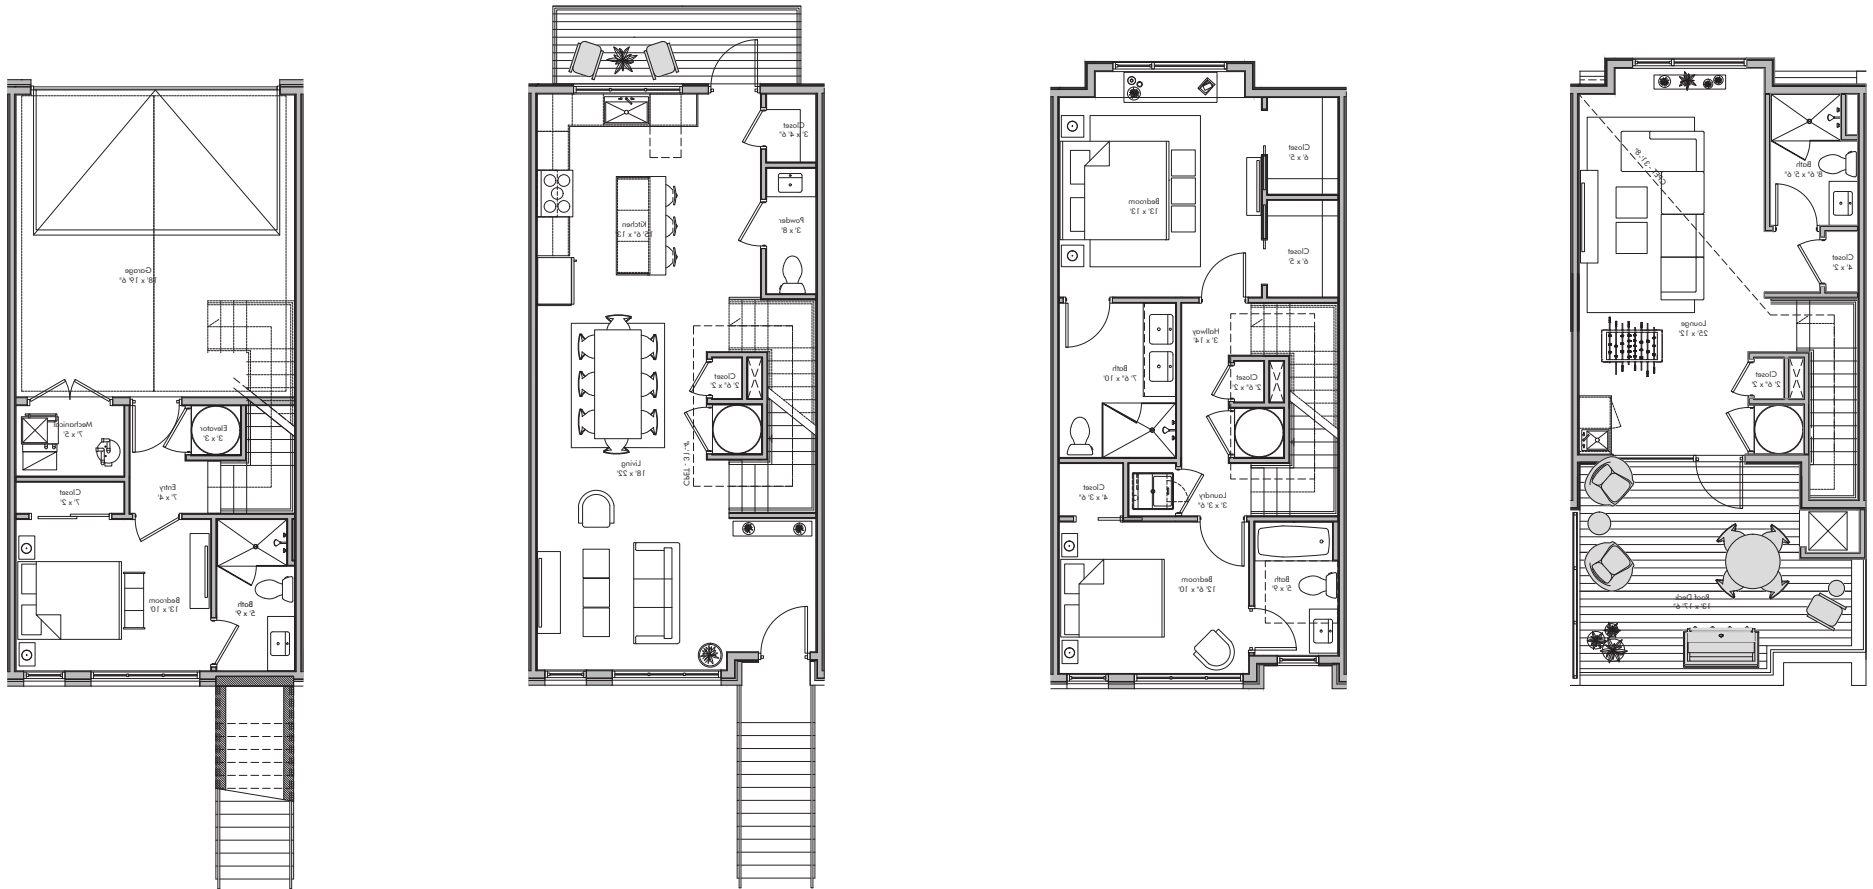

# Townhouse 21

GROUND FLOOR

LIVING LEVEL

UPPER LEVEL

ROOF DECK

256 44th St.  
Pittsburgh, PA

**AURA**  
DISTRICT  
theauradistrict.com