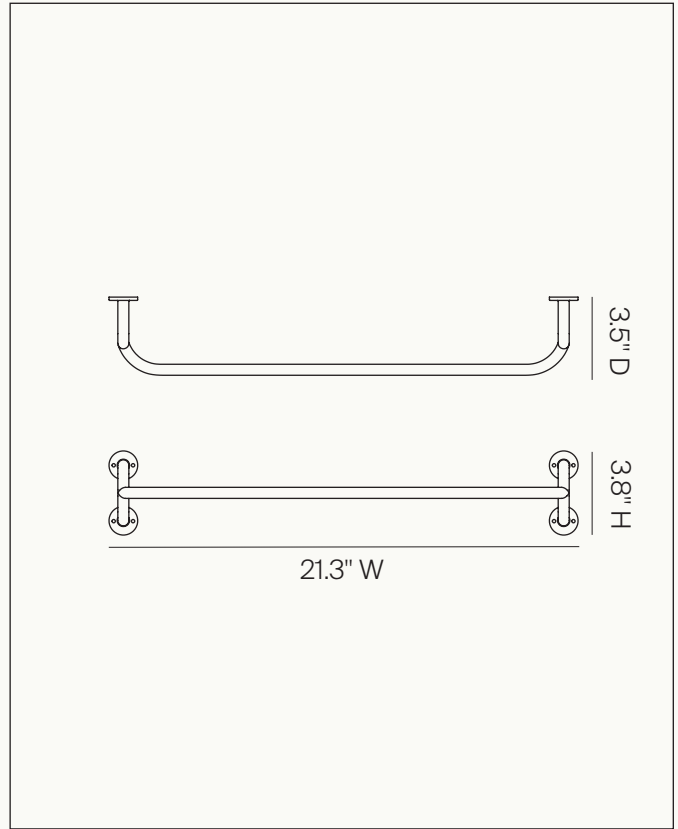

MAHA ALAVI STUDIO

FAUNA TOWEL BAR

Dimensions

3.8" H x 21.3" W x 3.5" D

Finishes

Inspired by the mountain ranges in Lauterbrunnen, Switzerland, glimpsed on a golden hour hike, the FAUNA Towel Bar embraces all that is natural. As the illuminated range peaked over meadows of wild flowers, the FAUNA Towel Bar took shape: feminine, timeless, strong and organic. It features a branched base that affixes to the wall with a delicate curve. Pair with the FAUNA Toilet Roll Holder and Wall Hook to complete the look. Crafted with a living finish that ages and changes with the seasons.